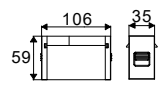

SKU	Model	Watts	Lumens	Size(mm)	Box Qty
7960 | 3000K WARM WHITE 7961 | 4000K DAY WHITE	VT-4143	3W	240	106x35x59mm	36