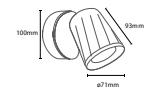

SKU	Model	Watts	Lumens	Unit Color	Size(mm)	Box Qty
8250 - 3000K WARM WHITE 8252 - 4000K DAY WHITE	VT-806-W	6W	480	White	100x93	24
218250 - 3000K WARM WHITE 218252 - 4000K DAY WHITE	VT-806-W-N	5W	580	White	100x93	24
8251 - 3000K WARM WHITE 8253 - 4000K DAY WHITE	VT-806-B	6W	480	Black	100x93	24
218251 - 3000K WARM WHITE 218253 - 4000K DAY WHITE	VT-806-B-N	5W	580	Black	100x93	24