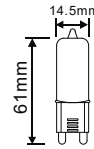

G9-LED CAPSULE LIGHT

Voltage/Frequency	AC:220-240V, 50/60Hz
PF	>0.7
CRI	>80

SKU	Model	Watts	Lumens	EQ .Watts	Base	Beam Angle	Size(mm)	Box Qty
7477 - 4000K DAY WHITE	VT-2103	3W	330	30W	G9	300°	14.5x61	450