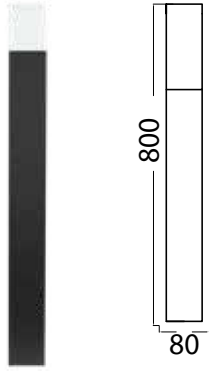

BOLLARD LAMPS GU10

SKU	Model	Box Qty
7565	VT-7615	4

Material: Aluminium+clear PC diffuser
Max.Watts: 35W
Holder: GU10
IP Rating: IP54
Dimension: 80x80x800mm