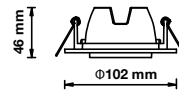

ZOOM FITTING-SPOTLIGHT

Model No: VT-700W
SKU: 3689
Base: GU10
Material: Aluminium
Color: White
Size(mm): Ø102x46
Cutting Size: 93
Box Qty: 50