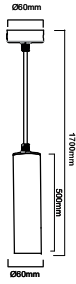

**NEW PENDANT WHITE-GU10-30CM**

Model No: VT-976-300-W  
SKU: 6779  
Base: GU10  
Material: Aluminium  
Color: White  
Size(mm): 60x300x1700  
Cutting Size: NA  
Box Qty: 20

NEW

PENDANT WHITE-GU10-50CM

Model No: VT-976-500-W  
SKU: 6780  
Base: GU10  
Material: Aluminium  
Color: White  
Size(mm): 60x500x1700  
Cutting Size: NA  
Box Qty: 20