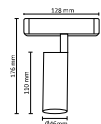

SKU	Model	Watts	Lumens	Size(mm)	Box Qty
10252 - 3000K WARM WHITE 10251 - 4000K DAY WHITE 10253 - 6400K WHITE	VT-42010	11W	1300	46x128x176	30
10255 - 3000K WARM WHITE 10254 - 4000K DAY WHITE 10256 - 6400K WHITE	VT-4221	20W	2200	56x128x210	30