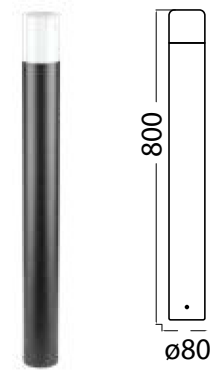

BOLLARD LAMPS GU10

SKU	Model	Box Qty
7568	VT-7618	4

Material: Aluminium+opal PC diffuser
Max.Watts: 35W
Holder: GU10
IP Rating: IP54
Dimension: 80x800mm