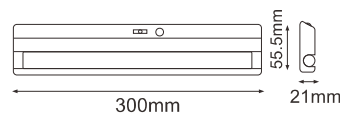

SKU	Model	Watts	Lumens	Box Qty
814 | 4000K DAY WHITE	VT-81	1.5W	135	50 pcs