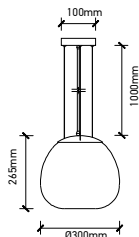

DESIGNER GLASS GUN GREY

SKU	Model	Material:	Glass
3887	VT-7292	Holder:	E27
		Dimension:	Ø300x265x1000mm
		Box Qty:	8