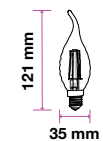

Voltage/Frequency	AC:220-240V,50Hz
Beam Angle	300°
PF	>0.4
CRI	>80