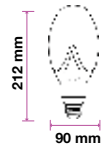

LED OLIVE LAMP

Voltage/Frequency	AC:220-240V,50Hz
Life Span	20,000 hr
PF	>0.9
CRI	>80

SKU	Model	Watts	Lumens	EQ .Watts	Base	Shape	Size	Box Qty
21284 | 4000K DAY WHITE 21285 | 6500K WHITE	VT-240-N	36W	3960	250w	E27	NA	Ø90x212mm	30