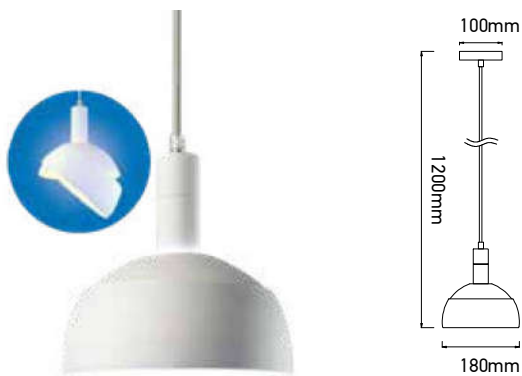

PENDANT ALUMINIUM SHADE WHITE

SKU	Model	Material:	Plastic+Aluminium
		Holder:	E14
3920	VT-7100-WH	Dimension:	180x100x1200mm
		Box Qty:	12