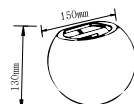

RECESSED FITTING GU10

Model No: VT-934-B
SKU: 6659
Base: GU10
Material: PC
Color: Black
Size(mm): 102x42
Cutting Size: 85
Box Qty: 50

RECESSED FITTING GU10

Model No: VT-980-B
SKU: 6696
Base: GU10
Material: Aluminum
Color: Black+black
Size(mm): 32.5x23.5x50
Cutting Size: 61
Box Qty: 50

RECESSED FITTING GU10

Model No: VT-974-W
SKU: 6682
Base: GU10
Material: Aluminum
Color: White
Size(mm): 42.5x17.5x35
Cutting Size: 61
Box Qty: 50

RECESSED FITTING GU10

Model No: VT-980-GB
SKU: 6697
Base: GU10
Material: Aluminum
Color: Golden+Black
Size(mm): 32.5x23.5x50
Cutting Size: 61
Box Qty: 50

RECESSED FITTING GU10

Model No: VT-974-B
SKU: 6683
Base: GU10
Material: Aluminum
Color: Black
Size(mm): 42.5x17.5x35
Cutting Size: 61
Box Qty: 50

CONCRETE WALL FITTING

Model No: VT-891D
SKU: 8690
Base: G9
Material: Concrete
Color: Dark Grey
Size(mm): 150x130x130
Cutting Size: N/A
Box Qty: 12

RECESSED FITTING GU10

Model No: VT-980-WB
SKU: 6694
Base: GU10
Material: Aluminum
Color: White+black
Size(mm): 32.5x23.5x50
Cutting Size: 61
Box Qty: 50

CONCRETE WALL FITTING

Model No: VT-891L
SKU: 8691
Base: G9
Material: Concrete
Color: Light Grey
Size(mm): 150x130x130
Cutting Size: N/A
Box Qty: 12

RECESSED FITTING GU10

Model No: VT-980-BW
SKU: 6695
Base: GU10
Material: Aluminum
Color: Black+white
Size(mm): 32.5x23.5x50
Cutting Size: 61
Box Qty: 50

CONCRETE WALL FITTING

Model No: VT-892D
SKU: 8692
Base: G9
Material: Concrete
Color: Dark Grey
Size(mm): 120x100x120
Cutting Size: N/A
Box Qty: 12