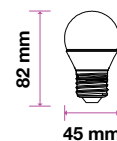

LED G45 6PCS PACK-E27

Voltage/Frequency	AC:220-240V, 50Hz
Beam Angle	180°
PF	>0.5
CRI	>80

SKU	Model	Watts	Lumens	EQ .Watts	Base	Shape	Size(mm)	Box Qty
212730 - 3000K WARM WHITE	VT-2256-N	4.5W	470	40W	E27	G45	Ø45x80	180