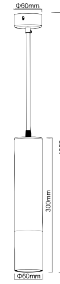

PENDANT BLACK-GU10-30CM

Model No: VT-977-30CM
SKU: 6688
Base: GU10
Material: Aluminum
Color: Black+Gold
Size(mm): 35.5x35.5x43
Cutting Size: NA
Box Qty: 20