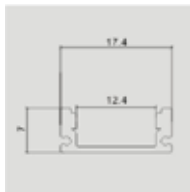

MOUNTING KIT

Model	SKU	Size(mm)	Color	Box Qty
VT-8113-M	3355	2000x17.4x7	Silver	180
VT-8113-W	3365	2000x17.4x7	White	180