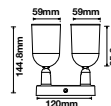

CEILING/WALL FITTING-GU10

Model No: VT-897
SKU: 7981
Base: 2XGU10
Material: PC
Color: White
Size(mm): 120x144.8
Cutting Size: NA
Box Qty: 50