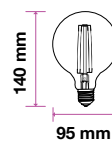

AMBER COVER -FILAMENT-GLOBE-E27

Voltage/Frequency	AC:220-240V,50/60Hz
Beam Angle	300°
PF	>0.5
CRI	>80

SKU	Model	Watts	Lumens	EQ .Watts	Base	Shape	Size(mm)	Box Qty
217147 - 2200K WARM WHITE	VT-2027-N	7W	700	60W	E27	G95	Ø95x140	20