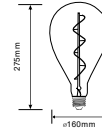

LED AMBER SPIRAL FILAMENT A160 BULBS E27

Voltage/Frequency	AC:220-240V,50Hz
Beam Angle	300°
PF	>0.5
CRI	>80

DECORATIVE BULBS

SKU	Model	Watts	Lumens	EQ .Watts	Base	Shape	Size(mm)	Box Qty
23166 - 2700K WARM WHITE	VT-2267	4W	250	NA	E27	A160	Ø160X275	

NEW