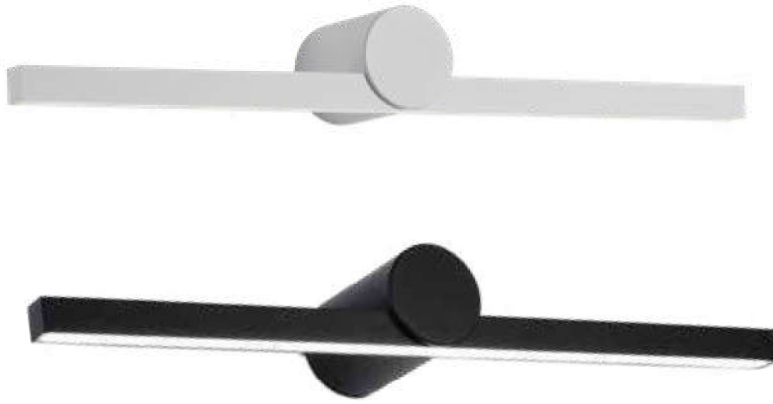

NEW LED MIRROR LIGHTS

AC:220-240V, 50/60Hz

180° Beam Angle

>80 CRI

Aluminium Body

20,000 hr lifespan

IP65 Rating

SKU	Model	Watts	Lumens	Size(mm)	Unit Color	Box Qty
405811 - 3000K WARM WHITE 405821 - 4000K DAY WHITE	VT-7022-W	10W	1530	610x100x75	White	10
405831 - 3000K WARM WHITE 405841 - 4000K DAY WHITE	VT-7022-B	10W	1530	610x100x75	Black	10