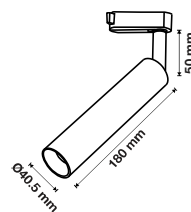

10 LINE TRACKLIGHTS

A complete range of durable 7w to 20w 4-line LED track lights with Aluminium body equipped with LED Chip by Samsung. These COB LEDs are also renowned for its high-CRI rating, perfect for retail lighting. Available in a stylish, clean white finish.

- COB LED Type
- 30,000 hr Lifespan
- 24° Beam Angle
- AC:220-240V,50Hz
- PF: >0.9
- High CRI of > 90
- Aluminium Body

SKU	Unit Color	Model	Watts	Lumens	Box Qty	Size
350 | 3000K WARM WHITE 351 | 4000K DAY WHITE 352 | 5000K WHITE	White	VT-407-W	7W	490	40	180x40.5x50mm
21351 | 4000K DAY WHITE	White	VT-407-W-N	7W	700	40	180x40.5x50mm
353 | 3000K WARM WHITE 354 | 4000K DAY WHITE 355 | 5000K WHITE	Black	VT-407-B	7W	420	40	180x40.5x50mm
21353 | 3000K WARM WHITE 21354 | 4000K DAY WHITE 21355 | 5000K WHITE	Black	VT-407-B-N	7W	700	40	180x40.5x50mm
357 | 4000K DAY WHITE 358 | 5000K WHITE	White	VT-415-W	15W	1200	40	200x50x50mm
21356 | 3000K WARM WHITE 21357 | 4000K DAY WHITE	White	VT-415-W-N	15W	1500	40	200x50x50mm
359 | 3000K WARM WHITE 360 | 4000K DAY WHITE	Black	VT-415-B	15W	1050	40	200x50x50mm
21359 | 3000K WARM WHITE 21360 | 4000K DAY WHITE 21361 | 5000K WHITE	Black	VT-415-B-N	15W	1500	40	200x50x50mm
362 | 3000K WARM WHITE 363 | 4000K DAY WHITE 364 | 5000K WHITE	White	VT-420-W	20W	1600	40	220x60x50mm
365 | 3000K WARM WHITE 366 | 4000K DAY WHITE 367 | 5000K WHITE	Black	VT-420-B	20W	1400	40	220x60x50mm
20486 | 4000K DAY WHITE	Black	VT-11035-B NEW	35W	3000	20	164x80x190mm