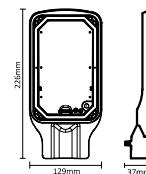

AC:220-240V,50/60Hz

110° Beam Angle

>0.9 PF

>70 CRI

25,000 hr lifespan