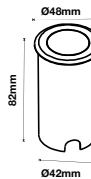

Voltage/Frequency	DC:12V
Beam Angle	90°
PF	>0.4
CRI	>80