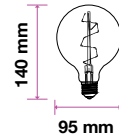

AMBER COVER -FILAMENT-GLOBE-E27

Voltage/Frequency	AC:220-240V,50Hz
Beam Angle	300°
PF	>0.4
CRI	>80

SKU	Model	Watts	Lumens	EQ .Watts	Base	Shape	Size(mm)	Box Qty
217146 - 2200K WARM WHITE	VT-2024-N	4W	350	35W	E27	G95	Ø95x140	20