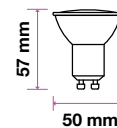

Voltage/Frequency	AC:200-240V,50/60Hz
PF	>0.5
CRI	>80

SKU	Model	Watts	Lumens	EQ .Watts	Base	Beam Angle	Size(mm)	Box Qty
8881 - 3000K WARM WHITE 8882 - 4000K DAY WHITE 8883 - 6400K WHITE	VT-3333	5W	400	35W	GU10	110°	120x99	20