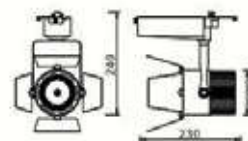

SKU	Unit Color	Model	Watts	Lumens	Box Qty	Size
371 | 3000K WARM WHITE 372 | 4000K DAY WHITE 373 | 5000K WHITE	Black	VT-433-B	33W	2640	8	Ø170x230x240mm
21371 | 3000K WARM WHITE 21372 | 4000K DAY WHITE	Black	VT-433-B-N	30W	3000	8	Ø170x230x240mm
368 | 3000K WARM WHITE 369 | 4000K DAY WHITE 370 | 5000K WHITE	White	VT-433-W	33W	2640	8	Ø170x230x240mm