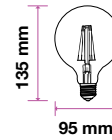

FROST COVER -FILAMENT-GLOBE-E27

Voltage/Frequency	AC:220-240V,50/60Hz
Beam Angle	300°
PF	>0.5
CRI	>80