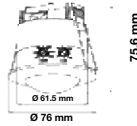

INFRARED SENSOR

SKU	Model	Box Qty
1355	VT-8049	50

Sensor Type: Infrared
Detection Range: 360°
Voltage: AC:220-240V,50/60Hz
Detection Distance: Max. 12m(<24°C)
Ambient Light: <3-2000LUX(adjustable)
Body Type: PC
IP Rating: IP20
Dimension: 88x55mm
Time Delay: Min. 10sec±3sec, Max. 15min±2min
Rated Load: Max 300W(LED)

INFRARED SENSOR

SKU	Model	Box Qty
1356	VT-8051	50

Sensor Type: Infrared
Detection Range: 360°
Voltage: AC:220-240V,50/60Hz
Detection Distance: Max. 6m(<24°C)
Ambient Light: <3-2000LUX(adjustable)
Body Type: PC
IP Rating: IP20
Dimension: 76x75.6mm
Time Delay: Min. 10sec±3sec, Max. 15min±2min
Rated Load: Max 300W(LED)

DAY LIGHT SENSOR - 1-10V

SKU	Model	Box Qty
1369	VT-8059	100

Sensor Type: Day Light
Detection Range: 360°
Voltage: DC:1-10V
Body Type: PC
IP Rating: IP20

Daylight Sensor supplies a simple and effective solution for daylight harvesting. Connecting to 1-10V Power source and using with LED dimmable driver.
The illumination level of lamps will get darker when ambient light gets brighter.
When daylight is insufficient, the lamp will be in 100% Illumination level, and turns to 1% Level when daylight is sufficient, then gradually back to 100% level when it is getting darker

MOTION SENSORS

SKU	Model	Box Qty
5084	VT-8025	100

Sensor Type: Infrared
Detection Range: 30°
Voltage: AC:110-240V,50/60Hz
Detection Distance: 5cm/6cm(<24°C)
Body Type: Plastic
IP Rating: IP20
Dimension: 35.5x78.2x20.6mm
Rated Load: Max 200W(LED)

MOTION SENSORS

SKU	Model	Box Qty
5085	VT-8026	100

Sensor Type: Infrared
Detection Range: 30°
Voltage: AC:110-240V,50/60Hz
Detection Distance: 5cm/6cm(<24°C)
Body Type: Plastic
IP Rating: IP20
Dimension: 35.5x78.2x18.7mm
Rated Load: Max 200W(LED)