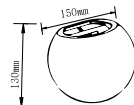

RECESSED FITTING GU10

Model No: VT-934-B
SKU: 6659
Base: GU10
Material: PC
Color: Black
Size(mm): 102x42
Cutting Size: 85
Box Qty: 50

RECESSED FITTING GU10

Model No: VT-980-B
SKU: 6696
Base: GU10
Material: Aluminum
Color: Black+black
Size(mm): 32.5x23.5x50
Cutting Size: 61
Box Qty: 50

RECESSED FITTING GU10

Model No: VT-974-W
SKU: 6682
Base: GU10
Material: Aluminum
Color: White
Size(mm): 42.5x17.5x35
Cutting Size: 61
Box Qty: 50

RECESSED FITTING GU10

Model No: VT-980-GB
SKU: 6697
Base: GU10
Material: Aluminum
Color: Golden+Black
Size(mm): 32.5x23.5x50
Cutting Size: 61
Box Qty: 50

RECESSED FITTING GU10

Model No: VT-974-B
SKU: 6683
Base: GU10
Material: Aluminum
Color: Black
Size(mm): 42.5x17.5x35
Cutting Size: 61
Box Qty: 50

CONCRETE WALL FITTING

Model No: VT-891D
SKU: 8690
Base: G9
Material: Concrete
Color: Dark Grey
Size(mm): 150x130x130
Cutting Size: N/A
Box Qty: 12

RECESSED FITTING GU10

Model No: VT-980-WB
SKU: 6694
Base: GU10
Material: Aluminum
Color: White+black
Size(mm): 32.5x23.5x50
Cutting Size: 61
Box Qty: 50

CONCRETE WALL FITTING

Model No: VT-891L
SKU: 8691
Base: G9
Material: Concrete
Color: Light Grey
Size(mm): 150x130x130
Cutting Size: N/A
Box Qty: 12

RECESSED FITTING GU10

Model No: VT-980-BW
SKU: 6695
Base: GU10
Material: Aluminum
Color: Black+white
Size(mm): 32.5x23.5x50
Cutting Size: 61
Box Qty: 50

CONCRETE WALL FITTING

Model No: VT-892D
SKU: 8692
Base: G9
Material: Concrete
Color: Dark Grey
Size(mm): 120x100x120
Cutting Size: N/A
Box Qty: 12