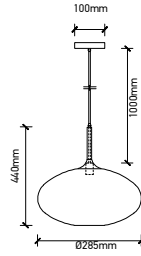

MODERN WHITE GLASS PENDANT

SKU	Model	Material:	Glass+Metal
3884	VT-7281-WG	Holder:	E27
		Dimension:	Ø285x440x1000mm
		Box Qty:	4