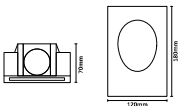

**NEW PENDANT WHITE-GU10-30CM**

Model No: VT-976-300-W  
SKU: 6779  
Base: GU10  
Material: Aluminium  
Color: White  
Size(mm): 60x300x1700  
Cutting Size: NA  
Box Qty: 20

NEW

PENDANT WHITE-GU10-50CM

Model No: VT-976-500-W  
SKU: 6780  
Base: GU10  
Material: Aluminium  
Color: White  
Size(mm): 60x500x1700  
Cutting Size: NA  
Box Qty: 20