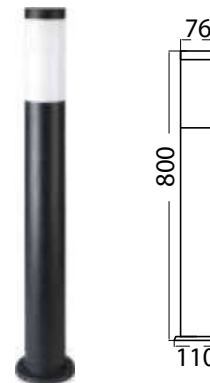

BOLLARD LAMPS

SKU	Model	Box Qty
8978	VT-838-B80	6
Material: Stainless Steel+PC Diffuser		
Max.Watts: 60w		
Holder: E27		
IP Rating: IP44		
Dimension: 76x110x450mm