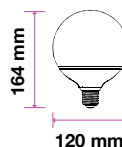

Voltage/Frequency	AC:220-240V,50Hz
Life Span	30,000 hr
PF	>0.5
CRI	>80