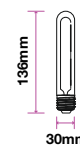

FILAMENT-T30-E27

Voltage/Frequency	AC:220-240V,50/60Hz
Beam Angle	300°
PF	>0.5
CRI	>80