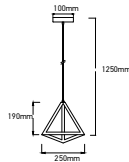

GEOMETRIC SERIES BLACK CANOPY

SKU	Model	Material:	Metal
3832	VT-7141-MB	Holder:	E27
		Dimension:	250x190x1250mm
		Box Qty:	8