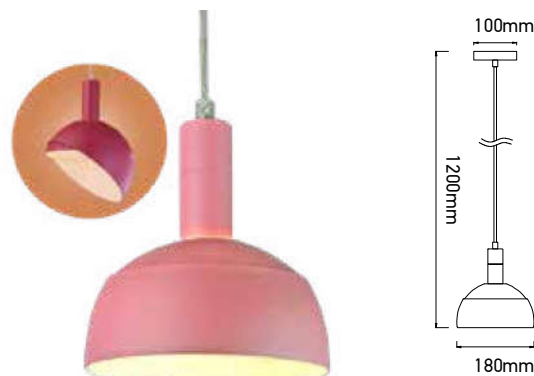

PENDANT ALUMINIUM SHADE PINK

SKU	Model	Material:	Plastic+Aluminium
		Holder:	E14
3923	VT-7100-P	Dimension:	180x100x1200mm
		Box Qty:	12