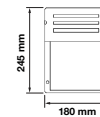

BOLLARD LAMPS WITH SENSOR AND SOCKET

2 EU PLUG SOCKETS
PIR MOTION SENSOR

SKU v	Model	Box Qty
8976	VT-838-GS60	6
Material:	Stainless Steel+PC Diffuser	
Max.Watts:	60W	
Detection Angle:	100°	
Detection Range:	2-8M	
Ambient Light:	2-200Lux	
Time Delay:	5sec to 5min	
Holder:	E27	
IP Rating:	IP44	
Dimension:	76x110x600mm	

BOLLARD LAMPS WITH SENSOR AND SOCKET

2 EU PLUG SOCKETS
PIR MOTION SENSOR

SKU v	Model	Box Qty
8977	VT-838-SS60	6
Material:	Stainless Steel+PC Diffuser	
Max.Watts:	60W	
Detection Angle:	100°	
Detection Range:	2-8M	
Ambient Light:	2-200Lux	
Time Delay:	5sec to 5min	
Holder:	E27	
IP Rating:	IP44	
Dimension:	76x110x600mm	

NEW WALL LAMPS E14

SKU	Model
10561	VT-1190
Material:	Iron
Max.Watts:	30W
Holder:	E14
IP Rating:	IP65
Dimension:	200x168x350mm

IP65 RATING

WALL LAMP

SKU	Model	Box Qty
8517	VT-837-B	10
Material:	Aluminium+Clear Glass	
Max.Watts:	60W	
Holder:	E27	
IP Rating:	IP44	
Dimension:	113x236x113mm	

WALL LAMP

SKU	Model	Box Qty
7513	VT-7670	12
Material:	Stainless Steel+PC	
Max.Watts:	14W	
Holder:	E27	
IP Rating:	IP44	
Dimension:	250x90x100mm	

WALL LAMP

SKU	Model	Box Qty
7077	VT-754-MW	10
Material:	Aluminium+Glass	
Max.Watts:	60W	
Holder:	E27	
IP Rating:	IP44	
Dimension:	245x180x93mm	

WALL LAMP

SKU	Model	Box Qty
8628	VT-835	6
Material:	Stainless Steel+PC	
Max.Watts:	40W	
Holder:	E27	
IP Rating:	IP44	
Dimension:	148x165x245mm	

WALL LAMP

SKU	Model	Box Qty
10422	VT-1158	20
Material:	Aluminium+Iron+Glass	
Max.Watts:	60W	
Holder:	E27	
IP Rating:	IP44	
Dimension:	250x305x340mm