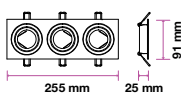

RECESSED FITTING GU10

Model No: VT-782RD-B
SKU: 8936
Base: 1XGU10
Material: Aluminium
Color: Black
Size(mm): Ø91x25
Cutting Size: Ø75
Box Qty: 100

RECESSED FITTING-SQUARE-GU10

Model No: VT-783SQ-AB
SKU: 3608
Base: GU10
Material: Aluminium
Color: Aluminium Brush
Size(mm): 173x91x25
Cutting Size: 155x75
Box Qty: 50

RECESSED FITTING GU10

Model No: VT-782SQ-B
SKU: 8937
Base: 1XGU10
Material: Aluminium
Color: Black
Size(mm): 91x91x25
Cutting Size: 75x75
Box Qty: 100

RECESSED FITTING-SQUARE-GU10

Model No: VT-784SQ-WH
SKU: 3609
Base: 3XGU10
Material: Aluminium
Color: White
Size(mm): 255x91x25
Cutting Size: 235x75
Box Qty: 50

RECESSED FITTING-SQUARE-GU10

Model No: VT-782SQ-WH
SKU: 3605
Base: 1XGU10
Material: Aluminium
Color: White
Size(mm): 91x91x25
Cutting Size: 75x75
Box Qty: 100

RECESSED FITTING-SQUARE-GU10

Model No: VT-784SQ-AB
SKU: 3610
Base: 3XGU10
Material: Aluminium
Color: Aluminium Brush
Size(mm): 255x91x25
Cutting Size: 235x75
Box Qty: 50

RECESSED FITTING-SQUARE-GU10

Model No: VT-782SQ-AB
SKU: 3606
Base: 1XGU10
Material: Aluminium
Color: Aluminium Brush
Size(mm): 91x91x25
Cutting Size: 75x75
Box Qty: 100

RECESSED FITTING-ROUND-GU10

Model No: VT-7227RD-WH
SKU: 3469
Base: GU10
Material: Ferrum
Color: White
Size(mm): Ø99x30.8
Cutting Size: Ø74
Box Qty: 100

RECESSED FITTING-SQUARE-GU10

Model No: VT-783SQ-WH
SKU: 3607
Base: 2XGU10
Material: Aluminium
Color: White
Size(mm): 173x91x25
Cutting Size: 155x75
Box Qty: 50

RECESSED FITTING-ROUND-GU10

Model No: VT-7227RD-SN
SKU: 3470
Base: GU10
Material: Ferrum
Color: Satin Nickel
Size(mm): Ø99x30.8
Cutting Size: Ø74
Box Qty: 100