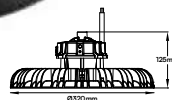

NEW HIGH LUMEN LED UFO HIGHBAY 3IN1

3 Variable CCT
Variable Watts