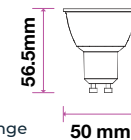

GU10 SPOTLIGHT-RGB WITH REMOTE CONTROL

Voltage/Frequency	AC:220-240V, 50Hz
PF	>0.5
CRI	>80

- RF Control 6-8M Range
- Switch on/off the light
- 16 steps dimming
- 16 colors selection
- Auto Color change Mode