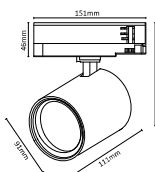

NEW COB 4 LINE TRACK LIGHTS

AC:220-240V, 50Hz Input Voltage
30° Beam Angle
>80 CRI
Aluminium Body
20,000 hr lifespan

SKU	Model	Watts	Lumens	Size(mm)	Box Qty
10281 - 4000K DAY WHITE	VT-4235-B	35W	3000	91x151x159	20