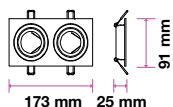

Model No: VT-7227RD-WH  
SKU: 3469  
Base: GU10  
Material: Ferrum  
Color: White  
Size(mm): Ø99x30.8  
Cutting Size: Ø74  
Box Qty: 100

RECESSED FITTING-SQUARE-GU10

Model No: VT-783SQ-WH  
SKU: 3607  
Base: 2XGU10  
Material: Aluminium  
Color: White  
Size(mm): 173x91x25  
Cutting Size: 155x75  
Box Qty: 50