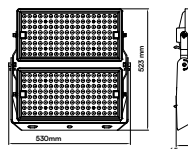

SKU	Model	Watts	Lumens	Size(mm)	Box Qty
23089 - 4000K DAY WHITE 97212 - 6500K WHITE	VT-48500	500W	67500	530x65x523	Pcs