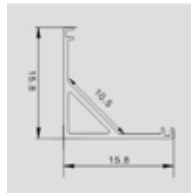

Model	SKU	Size(mm)	Color	Box Qty
VT-8109	2874	2000x15.8x15.8	Black	box