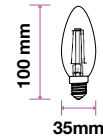

Voltage/Frequency	AC:220-240V,50Hz
Beam Angle	300°
PF	>0.4
CRI	>80

SKU	Model	Watts	Lumens	EQ .Watts	Base	Shape	Size(mm)	Box Qty
4307 - 2700K WARM WHITE	VT-1985	4W	400	40W	E14	Candle	Ø35x100	100
4367 - 2700K WARM WHITE	VT-1985D	4W Dimmable	320	30W	E14	Candle	Ø35x100	100
214367 - 3000K WARM WHITE	VT-1985D-N	4W Dimmable	400	30W	E14	Candle	Ø35x100	100