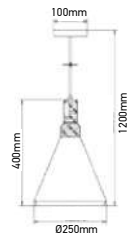

WOODEN TOP IRON WHITE

SKU	Model	Material:	Iron+Wooden Top
3761	VT-7525-WH	Holder:	E27
		Dimension:	250x400x1200mm
		Box Qty:	8