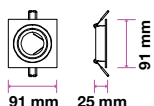

RECESSED FITTING GU10

Model No: VT-782RD-B
SKU: 8936
Base: 1XGU10
Material: Aluminium
Color: Black
Size(mm): Ø91x25
Cutting Size: Ø75
Box Qty: 100

RECESSED FITTING-SQUARE-GU10

Model No: VT-783SQ-AB
SKU: 3608
Base: GU10
Material: Aluminium
Color: Aluminium Brush
Size(mm): 173x91x25
Cutting Size: 155x75
Box Qty: 50

RECESSED FITTING GU10

Model No: VT-782SQ-B
SKU: 8937
Base: 1XGU10
Material: Aluminium
Color: Black
Size(mm): 91x91x25
Cutting Size: 75x75
Box Qty: 100

RECESSED FITTING-SQUARE-GU10

Model No: VT-784SQ-WH
SKU: 3609
Base: 3XGU10
Material: Aluminium
Color: White
Size(mm): 255x91x25
Cutting Size: 235x75
Box Qty: 50

RECESSED FITTING-SQUARE-GU10

Model No: VT-782SQ-WH
SKU: 3605
Base: 1XGU10
Material: Aluminium
Color: White
Size(mm): 91x91x25
Cutting Size: 75x75
Box Qty: 100

RECESSED FITTING-SQUARE-GU10

Model No: VT-784SQ-AB
SKU: 3610
Base: 3XGU10
Material: Aluminium
Color: Aluminium Brush
Size(mm): 255x91x25
Cutting Size: 235x75
Box Qty: 50

RECESSED FITTING-SQUARE-GU10

Model No: VT-782SQ-AB
SKU: 3606
Base: 1XGU10
Material: Aluminium
Color: Aluminium Brush
Size(mm): 91x91x25
Cutting Size: 75x75
Box Qty: 100

RECESSED FITTING-ROUND-GU10

Model No: VT-7227RD-WH
SKU: 3469
Base: GU10
Material: Ferrum
Color: White
Size(mm): Ø99x30.8
Cutting Size: Ø74
Box Qty: 100

RECESSED FITTING-SQUARE-GU10

Model No: VT-783SQ-WH
SKU: 3607
Base: 2XGU10
Material: Aluminium
Color: White
Size(mm): 173x91x25
Cutting Size: 155x75
Box Qty: 50

RECESSED FITTING-ROUND-GU10

Model No: VT-7227RD-SN
SKU: 3470
Base: GU10
Material: Ferrum
Color: Satin Nickel
Size(mm): Ø99x30.8
Cutting Size: Ø74
Box Qty: 100