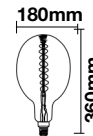

Voltage/Frequency	AC:220-240V,50Hz
Beam Angle	340°
PF	>0.5
CRI	>80

SKU	Model	Watts	Lumens	EQ .Watts	Base	Shape	Size(mm)	Box Qty
7463 - 2000K WARM WHITE	VT-2168D	8W	500	40W	E27	BF180	Ø180x360	6