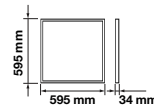

SKU	Model	Watts	Lumens	Size(mm)	Box Qty
23330-TPA - 3IN1	VT-6242-AGT	28W 32W 36W 40W	28W - 3500 32W - 3840 36W - 4320 40W - 4800	595x595x34	6