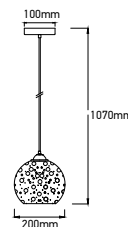

3D GLASS BLACK CANOPY

SKU	Model	Material:	Glass
40121	VT-7206	Holder:	E27
		Dimension:	ø200x100x1070mm
		Box Qty:	8