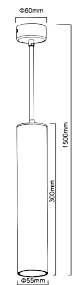

PENDANT BLACK-GU10-30CM

Model No: VT-976-30CM
SKU: 6686
Base: GU10
Material: Aluminum
Color: Black
Size(mm): 35.5x35.5x43
Cutting Size: NA
Box Qty: 20