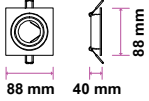

RECESSED FITTING GU10

Model No: VT-921-B
SKU: 6635
Base: GU10
Material: PC
Color: Black
Size(mm): 88x88x40
Cutting Size: 80
Box Qty: 50

RECESSED FITTING GU10

Model No: VT-931-W
SKU: 6644
Base: GU10
Material: PC
Color: White+White
Size(mm): 85x40
Cutting Size: 72
Box Qty: 50

RECESSED FITTING GU10

Model No: VT-927-W
SKU: 6638
Base: GU10
Material: PC
Color: White
Size(mm): 93x93x55
Cutting Size: 83x83
Box Qty: 50

RECESSED FITTING GU10

Model No: VT-931-WB
SKU: 6645
Base: GU10
Material: PC
Color: White+Black
Size(mm): 85x40
Cutting Size: 72
Box Qty: 50

RECESSED FITTING GU10

Model No: VT-927-B
SKU: 6639
Base: GU10
Material: PC
Color: Black
Size(mm): 93x93x55
Cutting Size: 83x83
Box Qty: 50

RECESSED FITTING GU10

Model No: VT-931-B
SKU: 6646
Base: GU10
Material: PC
Color: Black+Black
Size(mm): 85x40
Cutting Size: 72
Box Qty: 50

RECESSED FITTING GU10

Model No: VT-930-W
SKU: 6642
Base: GU10
Material: PC
Color: White
Size(mm): 81x81x40
Cutting Size: 63
Box Qty: 50

RECESSED FITTING GU10

Model No: VT-931-WC
SKU: 6647
Base: GU10
Material: PC
Color: White+Chrome
Size(mm): 85x40
Cutting Size: 72
Box Qty: 50

RECESSED FITTING GU10

Model No: VT-930-B
SKU: 6643
Base: GU10
Material: PC
Color: Black
Size(mm): 81x81x40
Cutting Size: 63
Box Qty: 50

RECESSED FITTING GU10

Model No: VT-931-WG
SKU: 6648
Base: GU10
Material: PC
Color: White+Gold
Size(mm): 85x40
Cutting Size: 72
Box Qty: 50