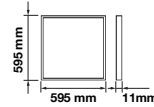

IP65 LED PANELS

AC:200-240V,50/60Hz
120° Beam Angle
>0.9 PF
>80 CRI
Aluminium+PMMA+PS Body
20,000 hr lifespan

SKU	Model	Watts	Lumens	Size(mm)	Box Qty
6603 - 4000K DAY WHITE 6604 - 6400K WHITE	VT-6140	40w 6 pcs pack	4400	595x595x11	6