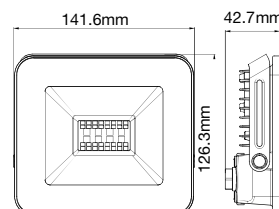

SKU	Model	Watts	Lumens	Size(mm)	Box Qty
5984 - RGB+W/WW/DW	VT-5020-White	20W	1400	141.6x126.3x42.7	20
5985 - RGB+W/WW/DW	VT-5020-Black	20W	1400	141.x126.36x42.7	20