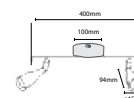

SKU	Model	Watts	Lumens	Unit Color	Size(mm)	Box Qty
8268 - 4000K DAY WHITE	VT-810-W	9W	720	White	400x100x94	12
218266 - 3000K WARM WHITE	VT-810-W-N	9W	820	White	400x100x94	12
8267 - 3000K WARM WHITE 8269 - 4000K DAY WHITE	VT-810-B	9W	720	Black	400x100x94	12
218269 - 4000K DAY WHITE	VT-810-B-N	9W	840	Black	400x100x94	12