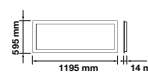

SKU	Model	Watts	Lumens	Size(mm)	Box Qty
6977 - 3IN1	VT-6255CCT	45W Single pack	5400	1195x595x14	4