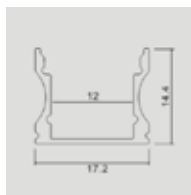

Model	SKU	Size(mm)	Color	Box Qty
VT-8110	2878	2000x17.2x14.4	Black	box