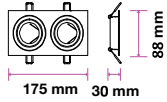

Here are some common spotlight fittings with different base types:

- GU10
- GX53
- G9
- E14

**NEW** RECESSED FITTING GU10

Model No: VT-439  
SKU: 10298  
Base: 2xGU10  
Material: Iron+PC  
Color: White+White  
Size(mm): 175x88x30  
Cutting Size: 160x75  
Box Qty: 50