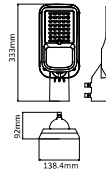

AC:220-240V,50/60Hz

115° Beam Angle

>0.9 PF

>70 CRI

25,000 hr lifespan

SKU	Model	Watts	Lumens	Size(mm)	Box Qty
7886 - 4000K DAY WHITE 7887 - 6500K WHITE	VT-150030ST	30W	2505	333x138.4x92	1
7888 - 4000K DAY WHITE 7889 - 6500K WHITE	VT-150050ST	50W	4270	386.5x149.4x92	1
7890 - 4000K DAY WHITE 7891 - 6500K WHITE	VT-150100ST	100W	8700	480x179.4x92	1