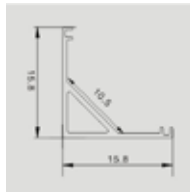

MOUNTING KIT

Model	SKU	Size(mm)	Color	Box Qty
VT-8109-M	3353	2000x15.8x15.8	Silver	160
VT-8123-W	3369	2000x15.8x15.8	White	160