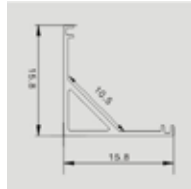

Model	SKU	Size(mm)	Color	Box Qty
VT-8158	10322	2000x15.8x15.8	Silver	100