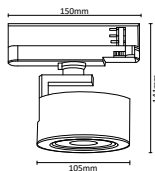

NEW COB 4 LINE TRACK LIGHTS

AC:220-240V, 50Hz Input Voltage
35° Beam Angle
>80 CRI
Aluminium Body
20,000 hr lifespan

SKU	Model	Watts	Lumens	Size(mm)
10371 - 3IN1	VT-4633	30W	3000	105x150x141