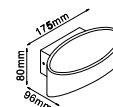

LED CEILING & WALL LIGHTS

AC:220-240V,50/60Hz

150° Beam Angle

>0.5 PF

>80 CRI

Aluminium Body

IP20 IP Rating

SKU	Model	Watts	Lumens	Unit Color	Size(mm)	Box Qty
218232 - 4000K DAY WHITE	VT-705-N	5W	645	White	175x80x96	20