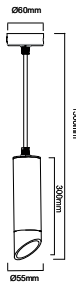

PENDANT BLACK-GU10-30CM

Model No: VT-975-30CM
SKU: 6685
Base: GU10
Material: Aluminum
Color: Black
Size(mm): 35.5x35.5x43
Cutting Size: NA
Box Qty: 20