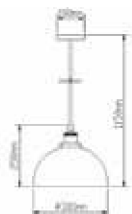

TRANSPARENT GLASS METAL SERIES

SKU	Model	Material:	Glass+Metal
3737	VT-7300	Holder:	E27
		Dimension:	300x250x1150mm
		Box Qty:	8