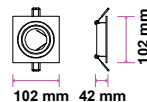

RECESSED FITTING GU10

Model No: VT-931-WRG
SKU: 6649
Base: GU10
Material: PC
Color: White+Rose Gold
Size(mm): 85x40
Cutting Size: 72
Box Qty: 50

RECESSED FITTING GU10

Model No: VT-932-WG
SKU: 6654
Base: GU10
Material: PC
Color: White+Gold
Size(mm): 85x85x40
Cutting Size: 72
Box Qty: 50

RECESSED FITTING GU10

Model No: VT-932-W
SKU: 6650
Base: GU10
Material: PC
Color: White+White
Size(mm): 85x85x40
Cutting Size: 72
Box Qty: 50

RECESSED FITTING GU10

Model No: VT-932-WRG
SKU: 6655
Base: GU10
Material: PC
Color: White+Rose Gold
Size(mm): 85x85x40
Cutting Size: 72
Box Qty: 50

RECESSED FITTING GU10

Model No: VT-932-WB
SKU: 6651
Base: GU10
Material: PC
Color: White+Black
Size(mm): 85x85x40
Cutting Size: 72
Box Qty: 50

RECESSED FITTING GU10

Model No: VT-933-W
SKU: 6656
Base: GU10
Material: PC
Color: White
Size(mm): 102x102x42
Cutting Size: 95x95
Box Qty: 50

RECESSED FITTING GU10

Model No: VT-932-B
SKU: 6652
Base: GU10
Material: PC
Color: Black+Black
Size(mm): 85x85x40
Cutting Size: 72
Box Qty: 50

RECESSED FITTING GU10

Model No: VT-933-B
SKU: 6657
Base: GU10
Material: PC
Color: Black
Size(mm): 102x102x42
Cutting Size: 95x95
Box Qty: 50

RECESSED FITTING GU10

Model No: VT-932-WC
SKU: 6653
Base: GU10
Material: PC
Color: White+Chrome
Size(mm): 85x85x40
Cutting Size: 72
Box Qty: 50

RECESSED FITTING GU10

Model No: VT-934-W
SKU: 6658
Base: GU10
Material: PC
Color: White
Size(mm): 102x42
Cutting Size: 85
Box Qty: 50