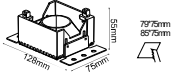

RECESSED CHROME REFLECTOR FITTING SQUARE-GU10

Model No: VT-890
SKU: 8880
Base: GU10
Material: Aluminium
Color: White+Chrome Reflector
Size(mm): 128x75x55
Cutting Size: 79/85x75
Box Qty: 50

RECESSED FITTING ROUND-GU10

Model No: VT-872-WB
SKU: 3153
Base: GU10
Material: Aluminium+PC
Color: White+Black
Size(mm): 79x32
Cutting Size: 72
Box Qty: 50

NEW RECESSED FITTING ROUND-GU10

Model No: VT-438-W
SKU: 10296
Base: GU10
Material: Iron+PC
Color: White+White
Size(mm): 87,50x31
Cutting Size: 75
Box Qty: 100

RECESSED FITTING ROUND-GU10

Model No: VT-872-WG
SKU: 3154
Base: GU10
Material: Aluminium+PC
Color: White+Gold
Size(mm): 79x32
Cutting Size: 72
Box Qty: 50

NEW RECESSED FITTING ROUND-GU10

Model No: VT-981-W
SKU: 6698
Base: GU10
Material: PC
Color: White
Size(mm): 92.5x33
Cutting Size: 70
Box Qty: 50

RECESSED FITTING ROUND-GU10

Model No: VT-872-WR
SKU: 3155
Base: GU10
Material: Aluminium+PC
Color: White+Rose Gold
Size(mm): 79x32
Cutting Size: 72
Box Qty: 50

NEW RECESSED FITTING ROUND-GU10

Model No: VT-981-B
SKU: 6699
Base: GU10
Material: PC
Color: Black
Size(mm): 92.5x33
Cutting Size: 70
Box Qty: 50

RECESSED FITTING ROUND-GU10

Model No: VT-872-WC
SKU: 3156
Base: GU10
Material: Aluminium+PC
Color: White+Chrome
Size(mm): 79x32
Cutting Size: 72
Box Qty: 50

NEW FITTING ROUND-GU10

Model No: VT-981-SN
SKU: 6700
Base: GU10
Material: PC
Color: Satin Nickel
Size(mm): 92.5x33
Cutting Size: 70
Box Qty: 50

RECESSED FITTING ROUND-GU10

Model No: VT-873
SKU: 8595
Base: GU10
Material: Aluminium + PC
Color: Black+ Black Reflector
Size(mm): ø83x40.7
Cutting Size: ø75
Box Qty: 50