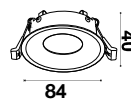

RECESSED FITTING GU10

Model No: VT-921-B
SKU: 6635
Base: GU10
Material: PC
Color: Black
Size(mm): 88x88x40
Cutting Size: 80
Box Qty: 50

RECESSED FITTING GU10

Model No: VT-931-W
SKU: 6644
Base: GU10
Material: PC
Color: White+White
Size(mm): 85x40
Cutting Size: 72
Box Qty: 50

RECESSED FITTING GU10

Model No: VT-927-W
SKU: 6638
Base: GU10
Material: PC
Color: White
Size(mm): 93x93x55
Cutting Size: 83x83
Box Qty: 50

RECESSED FITTING GU10

Model No: VT-931-WB
SKU: 6645
Base: GU10
Material: PC
Color: White+Black
Size(mm): 85x40
Cutting Size: 72
Box Qty: 50

RECESSED FITTING GU10

Model No: VT-927-B
SKU: 6639
Base: GU10
Material: PC
Color: Black
Size(mm): 93x93x55
Cutting Size: 83x83
Box Qty: 50

RECESSED FITTING GU10

Model No: VT-931-B
SKU: 6646
Base: GU10
Material: PC
Color: Black+Black
Size(mm): 85x40
Cutting Size: 72
Box Qty: 50

RECESSED FITTING GU10

Model No: VT-930-W
SKU: 6642
Base: GU10
Material: PC
Color: White
Size(mm): 81x81x40
Cutting Size: 63
Box Qty: 50

RECESSED FITTING GU10

Model No: VT-931-WC
SKU: 6647
Base: GU10
Material: PC
Color: White+Chrome
Size(mm): 85x40
Cutting Size: 72
Box Qty: 50

RECESSED FITTING GU10

Model No: VT-930-B
SKU: 6643
Base: GU10
Material: PC
Color: Black
Size(mm): 81x81x40
Cutting Size: 63
Box Qty: 50

RECESSED FITTING GU10

Model No: VT-931-WG
SKU: 6648
Base: GU10
Material: PC
Color: White+Gold
Size(mm): 85x40
Cutting Size: 72
Box Qty: 50