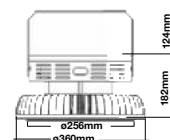

LED Highbays

- 120° Beam Angle
- 50,000 hr lifespan
- On/Off cycle: >25000
- Instant start: 0-100% in <1s
- AC:100-277V, 50/60Hz
- Die cast Aluminium
- PF: >0.9
- CRI:>80

SKU	Model	Watts	Lumens	Box Qty	Size
509 | 4000K DAY WHITE	VT-9-500	500W	60000	1 pcs	ø360x306mm