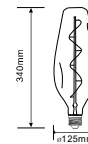

**LED AMBER SPIRAL FILAMENT
B125 BULBS E27**

Voltage/Frequency	AC:220-240V,50Hz
Beam Angle	300°
PF	>0.5
CRI	>80