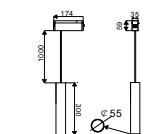

SKU	Model	Watts	Lumens	Size(mm)	Box Qty
7968 | 3000K WARM WHITE 7969 | 4000K DAY WHITE	VT-4315	15W	1000	300x55mm	12