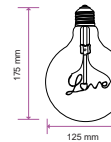

Voltage/Frequency	AC:220-240V, 50Hz
Beam Angle	300°
PF	>0.45
CRI	>80

SKU	Model	Watts	Lumens	EQ .Watts	Base	Shape	Size(mm)	Box Qty
2700 - 2200K WARM WHITE	VT-2205	5W	70	30W	E27	G125	Ø125x175	50