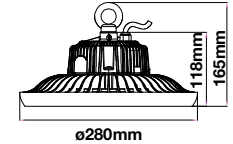

LED HIGHBAYS

- 100° Beam Angle
- 50,000 hr lifespan
- On/Off cycle: >25000
- Instant start: 0-100% in <1s
- AC:220-240V,50Hz
- Die cast Aluminium
- PF: >0.9
- CRI:>80

SKU	Model	Watts	Lumens	Box Qty	Size
563 | 6400K WHITE	VT-9-101	100W	12000	4 pcs	ø280x165mm