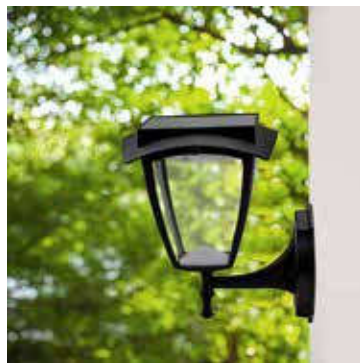

LED SOLAR WALL LAMP

Charging Time: 5-6 hr

Working Time: 10-12 hr

IP Rating: IP44

Body Type: Aluminum Die-Casting

SKU	Model	Watts	Lumens	Battery	Size(mm)	Box Qty
2892 - 3000K+6000K WARM WHITE+WHITE	VT-982	2w	110	3.7V-2200mAh	22x17.5x25	6