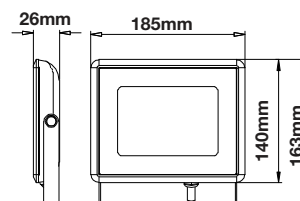

SKU	Model	Watts	Size(mm)	Box Qty
5995 - RGB	VT-4932	30W	185x163x26	20
5996 - RGB	VT-4952	50W	245x192x28	10