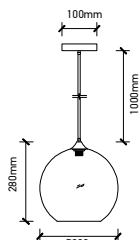

TRANSPARENT GLASS METAL SERIES

SKU	Model	Material:	Glass+Metal
3865	VT-7302	Holder:	E27
		Dimension:	300x280x1000mm
		Box Qty:	8