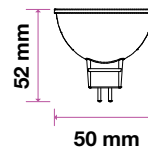

LED SPOTLIGHTS - 110° BEAM ANGLE

Voltage/Frequency	DC:12V
Life Span	20,000 hr
PF	>0.5
CRI	>80

SKU	Model	Watts	Lumens	EQ .Watts	Base	Beam Angle	Size	Box Qty
21204 | 3000K WARM WHITE 21205 | 4000K DAY WHITE 21206 | 6500K WHITE	VT-257-N	6W	445	60w	GU5.3	110°	Ø50x52mm	200