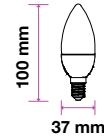

LED CANDLE BULBS-2PCS BLISTER-E14

Voltage/Frequency	AC:220-240V,50Hz
Beam Angle	200°
PF	>0.5
CRI	>80

SKU	Model	Watts	Lumens	EQ .Watts	Base	Shape	Size(mm)	Box Qty
7293 - 6400K WHITE	VT-2106	5.5W	470	40W	E14	Candle	Ø37x100	50