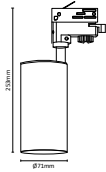

NEW COB 4 LINE TRACK LIGHTS

AC:220-240V, 50Hz Input Voltage
35° Beam Angle
>90 CRI
ABS+Aluminium Body
20,000 hr lifespan

SKU	Model	Watts	Lumens	Size(mm)	Box Qty
8078 - 3IN1	VT-47030-B	30W	2900	253x71x71	20
8842 - 3IN1	VT-47050-B	40W	3150	293x80x80