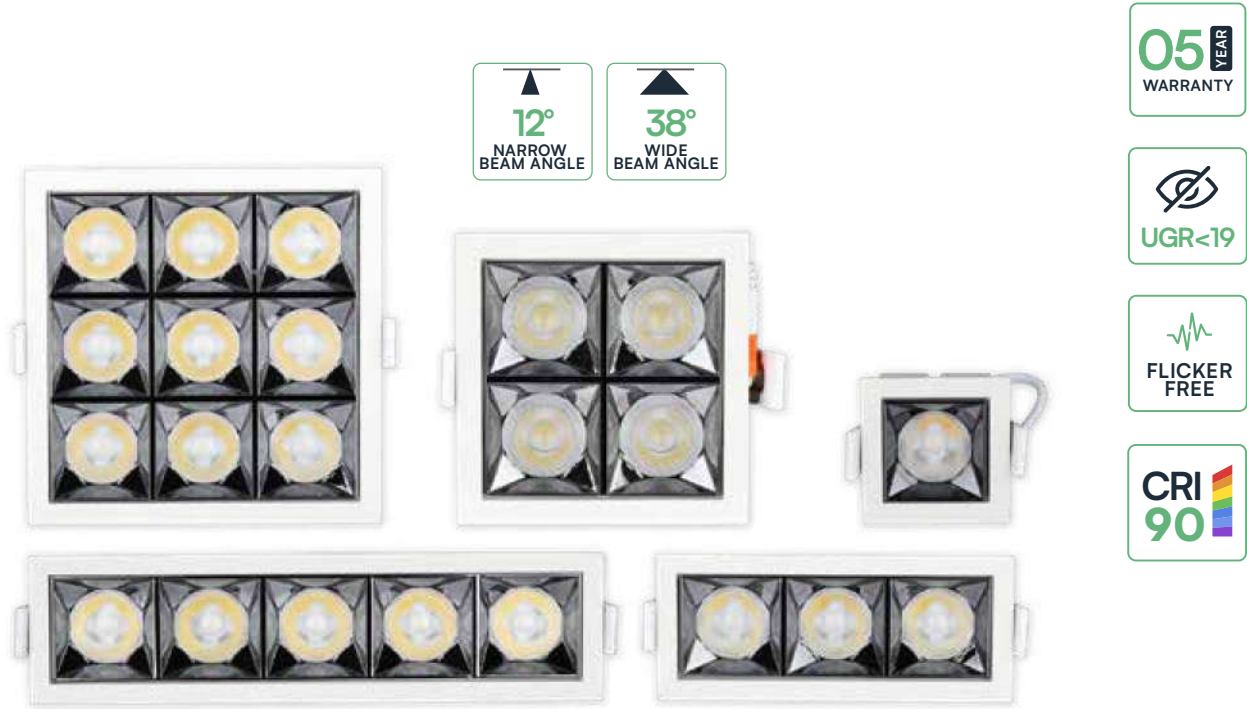

Introducing V-TAC's LED reflector downlights — available in 12° & 38° beam angles & CRI rating of >90, to achieve any residential, retail lighting need.

LED REFLECTOR DOWNLIGHTS

- 30,000 hr lifespan
- Input Voltage - AC:220-240V,50Hz
- Material: aluminium
- Includes quick connector for easy installation

SKU	Model	Watts	Lumens	Beam Angle	Box Qty	Diagram	Size
972 | 2700K WARM WHITE 971 | 4000K DAY WHITE 970 | 5700K WHITE	VT-2-04	4W	320	12°	100 pcs	Cutting size 45x45	
987 | 2700K WARM WHITE 986 | 4000K DAY WHITE 985 | 5700K WHITE	VT-2-04-1	4W	320	38°	100 pcs