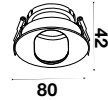

RECESSED FITTING ROUND-GU10

Model No: VT-873-WB
SKU: 3157
Base: GU10
Material: Aluminium+PC
Color: White+Black
Size(mm): 80x42
Cutting Size: 75
Box Qty: 50

RECESSED FITTING ROUND-GU10

Model No: VT-874-WB
SKU: 3161
Base: GU10
Material: Aluminium+PC
Color: White+Black
Size(mm): 80x42
Cutting Size: 75
Box Qty: 50

RECESSED FITTING ROUND-GU10

Model No: VT-873-WG
SKU: 3158
Base: GU10
Material: Aluminium+PC
Color: White+Gold
Size(mm): 80x42
Cutting Size: 75
Box Qty: 50

RECESSED FITTING ROUND-GU10

Model No: VT-874-WG
SKU: 3162
Base: GU10
Material: Aluminium+PC
Color: White+Gold
Size(mm): 80x42
Cutting Size: 75
Box Qty: 50

RECESSED FITTING ROUND-GU10

Model No: VT-873-WR
SKU: 3159
Base: GU10
Material: Aluminium+PC
Color: White+Rose Gold
Size(mm): 80x42
Cutting Size: 75
Box Qty: 50

RECESSED FITTING ROUND-GU10

Model No: VT-874-WR
SKU: 3163
Base: GU10
Material: Aluminium+PC
Color: White+Rose Gold
Size(mm): 80x42
Cutting Size: 75
Box Qty: 50

RECESSED FITTING ROUND-GU10

Model No: VT-873-WC
SKU: 3160
Base: GU10
Material: Aluminium+PC
Color: White+Chrome
Size(mm): 80x42
Cutting Size: 75
Box Qty: 50

RECESSED FITTING ROUND-GU10

Model No: VT-874-WC
SKU: 3164
Base: GU10
Material: Aluminium+PC
Color: White+Chrome
Size(mm): 80x42
Cutting Size: 75
Box Qty: 50

RECESSED FITTING ROUND-GU10

Model No: VT-874
SKU: 8596
Base: GU10
Material: Aluminium + PC
Color: Black+ Black Reflector
Size(mm): ø83x40.7
Cutting Size: ø75
Box Qty: 50

NEW RECESSED FITTING ROUND-GU10

Model No: VT-443-W
SKU: 10297
Base: GU10
Material: Iron+PC
Color: White+White
Size(mm): 88x88x30
Cutting Size: 75x75
Box Qty: 100