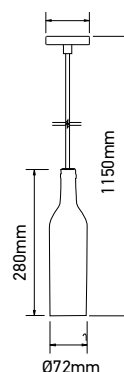

RED PENDANT HOLDER BOTTLE

SKU	Model	Material:	Holder:	Dimension:	Box Qty:
3769	VT-7558-R	Glass	E14	72x280x1150mm	25