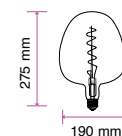

LED FILAMENT APPLE SHAPE BULBS E27

Voltage/Frequency	AC:220-240V,50Hz
Beam Angle	300°
PF	NA
CRI	>80

SKU	Model	Watts	Lumens	EQ .Watts	Base	Shape	Size(mm)	Box Qty
8064	VT-2263	4W	NA	NA	E27	Apple	Ø190x275	6