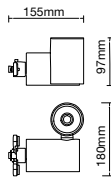

COB TRACK LIGHTS

AC:220-240V,50/60Hz Input Voltage

24° Beam Angle

>0.9 PF

>95 CRI

Aluminium Body

30,000 hr lifespan