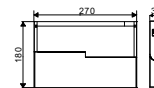

SKU	Model	Watts	Lumens	Size(mm)	Box Qty
7964 | 3000K WARM WHITE 7965 | 4000K DAY WHITE	VT-4220	20W	1200	270x35x180mm	8