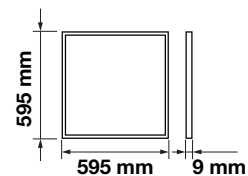

SKU	Model	Watts	Lumens	Box Qty	Size
20419 | 4000K DAY WHITE	VT-629-1	29W	3480	6 pcs	595x595x9mm