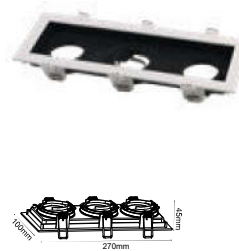

RECESSED FITTING SQUARE-GU10

Model No: VT-887
SKU: 8878
Base: 3xGU10
Material: Aluminium
Color: White+Black
Size(mm): 270x100x45
Cutting Size: 256x85
Box Qty: 20