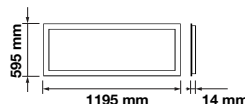

HIGH LUMEN LED
PANELS 120X60

- IP20 Rating.
- SMD-Samsung Chip
- 5 Years Warranty
- AC:200-240V, 50/60Hz
- Body Type: Aluminium + PMMA + PP
- 110° Beam Angle
- CRI >80
- PF>0.9
- 50,000 hr lifespan
- On/Off Cycle >25000