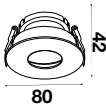

RECESSED FITTING ROUND-GU10

Model No: VT-873-WB
SKU: 3157
Base: GU10
Material: Aluminium+PC
Color: White+Black
Size(mm): 80x42
Cutting Size: 75
Box Qty: 50

RECESSED FITTING ROUND-GU10

Model No: VT-874-WB
SKU: 3161
Base: GU10
Material: Aluminium+PC
Color: White+Black
Size(mm): 80x42
Cutting Size: 75
Box Qty: 50

RECESSED FITTING ROUND-GU10

Model No: VT-873-WG
SKU: 3158
Base: GU10
Material: Aluminium+PC
Color: White+Gold
Size(mm): 80x42
Cutting Size: 75
Box Qty: 50

RECESSED FITTING ROUND-GU10

Model No: VT-874-WG
SKU: 3162
Base: GU10
Material: Aluminium+PC
Color: White+Gold
Size(mm): 80x42
Cutting Size: 75
Box Qty: 50

RECESSED FITTING ROUND-GU10

Model No: VT-873-WR
SKU: 3159
Base: GU10
Material: Aluminium+PC
Color: White+Rose Gold
Size(mm): 80x42
Cutting Size: 75
Box Qty: 50

RECESSED FITTING ROUND-GU10

Model No: VT-874-WR
SKU: 3163
Base: GU10
Material: Aluminium+PC
Color: White+Rose Gold
Size(mm): 80x42
Cutting Size: 75
Box Qty: 50

RECESSED FITTING ROUND-GU10

Model No: VT-873-WC
SKU: 3160
Base: GU10
Material: Aluminium+PC
Color: White+Chrome
Size(mm): 80x42
Cutting Size: 75
Box Qty: 50

RECESSED FITTING ROUND-GU10

Model No: VT-874-WC
SKU: 3164
Base: GU10
Material: Aluminium+PC
Color: White+Chrome
Size(mm): 80x42
Cutting Size: 75
Box Qty: 50

RECESSED FITTING ROUND-GU10

Model No: VT-874
SKU: 8596
Base: GU10
Material: Aluminium + PC
Color: Black+ Black Reflector
Size(mm): ø83x40.7
Cutting Size: ø75
Box Qty: 50

NEW RECESSED FITTING ROUND-GU10

Model No: VT-443-W
SKU: 10297
Base: GU10
Material: Iron+PC
Color: White+White
Size(mm): 88x88x30
Cutting Size: 75x75
Box Qty: 100