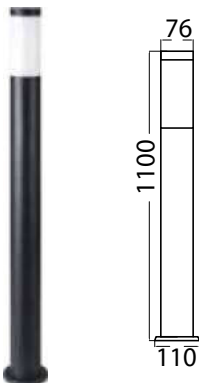

BOLLARD LAMPS

SKU	Model	Box Qty
8594	VT-838-B110	6
Material: Stainless Steel+PC Diffuser		
Max.Watts: 60W		
Holder: E27		
IP Rating: IP44		
Dimension: 76x110x1100mm