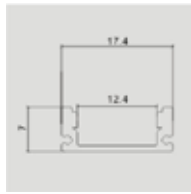

Model	SKU	Size(mm)	Color	Box Qty
VT-8113	2873	2000x17.4x7	Black	box