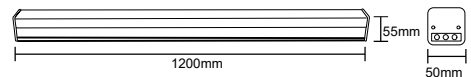

SKU	Unit Color	Model	Watts	Lumens	Box Qty	Size
23000 | 4000K DAY WHITE 10137 | 6500K WHITE	Black	VT-4140-B	40W	4300	36	1200x50x55mm
10138 | 4000K DAY WHITE 23001 | 6500K WHITE	White	VT-4140-W	40W	4300	36	1200x50x55mm