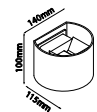

SKU	Model	Watts	Lumens	Unit Color	Size(mm)	Box Qty
217082 - 3000K WARM WHITE 217091 - 4000K DAY WHITE	VT-756-W-N	5W	700	White	140x115x100	20
7081 - 3000K WARM WHITE 7090 - 4000K DAY WHITE	VT-756-B	6W	660	Black	140x115x100	20
217081 - 3000K WARM WHITE 217090 - 4000K DAY WHITE	VT-756-B-N	5W	700	Black	140x115x100	20
7083 - 3000K WARM WHITE 7092 - 4000K DAY WHITE	VT-756-G	6W	660	Grey	140x115x100	20