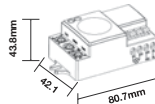

Sensor Type: Microwave
Detection Range: 360°
Voltage: AC:220-240V,50/60Hz
Detection Distance: 1-8m(radius) Adjustable
Ambient Light: 0<3-2000LUX(Adjustable)
Body Type: Plastic
IP Rating: IP20
Dimension: 80.7x42.1x43.8mm
Time Delay: Min. 10sec±3sec, Max.12min±1min
Rated Load: Max 300W(LED)