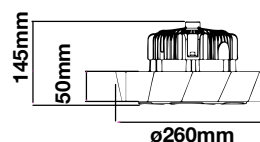

Powerful performance with ultra-efficient energy management. With an astonishing efficiency rating of 180 lm/w matched with the highly acclaimed MEAN WELL driver and IP65 Aluminium body.

**LED HIGHBAY
(MEANWELL DRIVER)**

- 180 lm/w
- 30,000 & 50,000 hr lifespan
- AC:220-240V,50Hz
- 120° Beam Angle
- PF: >0.9
- CRI:>80
- Die cast Aluminium

SKU	Model	Watts	Lumens	Beam Angle	Box Qty	Size
567 | 6400K WHITE	VT-9-102	100W	18000	120°	2 pcs	ø260x145mm
569 | 6400K WHITE	VT-9-120	120W	21600	120°	2 pcs	ø260x145mm