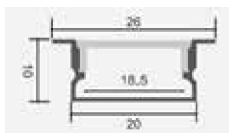

Model	SKU	Size(mm)	Color
VT-8203	23175	2000x20x10	Silver