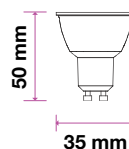

Voltage/Frequency	AC:220-240V,50Hz
Life Span	20,000 hr
PF	>0.5
CRI	>80

SKU	Model	Watts	Lumens	EQ .Watts	Base	Beam Angle	Size	Box Qty
21869 | 3000K WARM WHITE 21870 | 4000K DAY WHITE 21871 | 6400K WHITE	VT-232-N	2W	180	15w	GU10	38°	Ø35x50mm	200