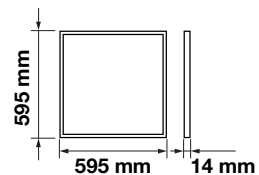

UGR<19 LED PANELS-60X60

- IP20 Rating.
- SMD-Samsung Chip
- 5 Years Warranty
- AC:200-240V, 50/60Hz
- Body Type: Aluminium + PMMA + PP
- 110° Beam Angle
- CRI >80
- PF>0.9
- 50,000 hr lifespan
- On/Off Cycle >25000