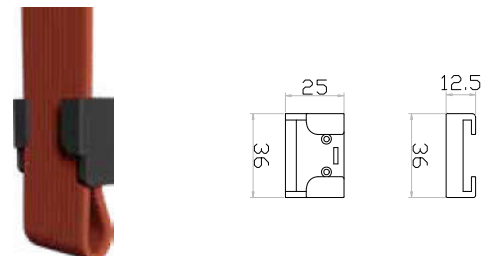

NEW BELT END CAP-DOUBLE WIRES

SKU	Size(mm)	Unit Color
23136	36x12.5x25	Sandy Black