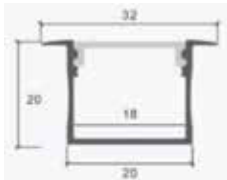

Model	SKU	Size(mm)	Color	Box Qty
VT-8119	3372	2000x32x20	Silver	60