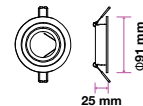

RECESSED FITTING-ROUND-GU10

Model No: VT-782RD-AB
SKU: 3600
Base: GU10
Material: Aluminium
Color: Aluminium Brush
Size(mm): Ø91x25
Cutting Size: Ø75
Box Qty: 100