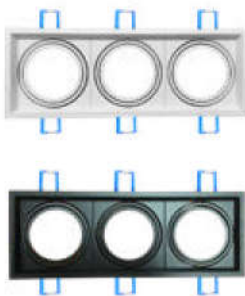

3XAR111 FITITNG

SKU	Model	Unit Color	Body Type	Base	Cutting Size (mm)	Size(mm)	Box Qty
35771	VT-7223-W	White	Aluminium	3XAR111	168x455	475x174	12
35831	VT-7223-B	Black	Aluminium	3XAR111	168x455	475x174	12