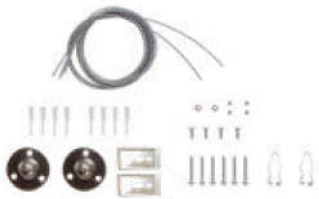

WATERPROOF SUSPENSION KIT

| SKU  | Box Qty |
|------|---------|
| 8119 | 50      |

HERMETIC FITTINGS

Our hermetic fittings (tubes not included) are easy to install, yet provide praiseworthy protection from dampness and rainfall making them suitable for indoor and outdoor lighting.