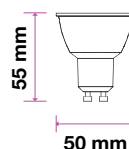

Voltage/Frequency	AC:220-240V,50Hz
Life Span	20,000 hr
PF	>0.5
CRI	>80