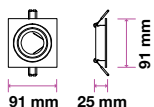

RECESSED FITTING GU10

Model No: VT-782RD-B
SKU: 8936
Base: 1XGU10
Material: Aluminium
Color: Black
Size(mm): Ø91x25
Cutting Size: Ø75
Box Qty: 100

RECESSED FITTING-SQUARE-GU10

Model No: VT-783SQ-AB
SKU: 3608
Base: GU10
Material: Aluminium
Color: Aluminium Brush
Size(mm): 173x91x25
Cutting Size: 155x75
Box Qty: 50

RECESSED FITTING GU10

Model No: VT-782SQ-B
SKU: 8937
Base: 1XGU10
Material: Aluminium
Color: Black
Size(mm): 91x91x25
Cutting Size: 75x75
Box Qty: 100

RECESSED FITTING-SQUARE-GU10

Model No: VT-784SQ-WH
SKU: 3609
Base: 3XGU10
Material: Aluminium
Color: White
Size(mm): 255x91x25
Cutting Size: 235x75
Box Qty: 50

RECESSED FITTING-SQUARE-GU10

Model No: VT-782SQ-WH
SKU: 3605
Base: 1XGU10
Material: Aluminium
Color: White
Size(mm): 91x91x25
Cutting Size: 75x75
Box Qty: 100

RECESSED FITTING-SQUARE-GU10

Model No: VT-784SQ-AB
SKU: 3610
Base: 3XGU10
Material: Aluminium
Color: Aluminium Brush
Size(mm): 255x91x25
Cutting Size: 235x75
Box Qty: 50

RECESSED FITTING-SQUARE-GU10

Model No: VT-782SQ-AB
SKU: 3606
Base: 1XGU10
Material: Aluminium
Color: Aluminium Brush
Size(mm): 91x91x25
Cutting Size: 75x75
Box Qty: 100

RECESSED FITTING-ROUND-GU10

Model No: VT-7227RD-WH
SKU: 3469
Base: GU10
Material: Ferrum
Color: White
Size(mm): Ø99x30.8
Cutting Size: Ø74
Box Qty: 100

RECESSED FITTING-SQUARE-GU10

Model No: VT-783SQ-WH
SKU: 3607
Base: 2XGU10
Material: Aluminium
Color: White
Size(mm): 173x91x25
Cutting Size: 155x75
Box Qty: 50

RECESSED FITTING-ROUND-GU10

Model No: VT-7227RD-SN
SKU: 3470
Base: GU10
Material: Ferrum
Color: Satin Nickel
Size(mm): Ø99x30.8
Cutting Size: Ø74
Box Qty: 100