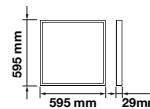

SKU	Model	Watts	Lumens	Size(mm)	Box Qty
66051 - 3IN1	VT-6240	40w Single pack	3200	595x595x29	6
6605 - 3IN1	VT-6240-6	40w 6 pcs pack	3200	595x595x29	6