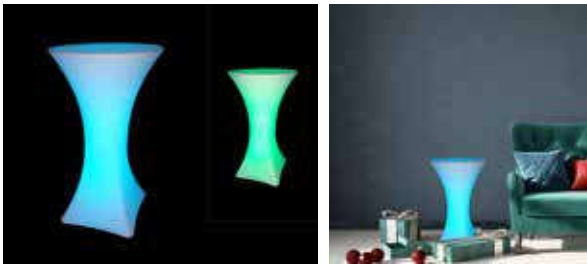

TABLE LIGHT