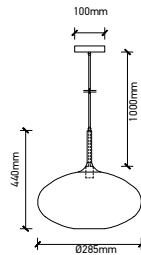

MODERN BLACK GLASS PENDANT

SKU	Model	Material:	Glass+Metal
3885	VT-7281-BG	Holder:	E27
		Dimension:	285x440x1000mm
		Box Qty:	4