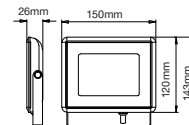

SKU	Model	Watts	Lumens	Size(mm)	Box Qty
5949 - 3000K WARM WHITE 5950 - 4000K DAY WHITE	VT-4021W	20W	1700	150x143x26	20
215949 - 3000K WARM WHITE 215950 - 4000K DAY WHITE 215951 - 6500K WHITE	VT-4021W-N	20W	1620	121x114x26	20
5956 - 4000K DAY WHITE 5957 - 6500K WHITE	VT-4031W	30W	2550	185x163x26	20
215955 - 3000K WARM WHITE 215956 - 4000K DAY WHITE 215957 - 6500K WHITE	VT-4031W-N	30W	2510	153x132x27	20
5961 - 3000K WARM WHITE	VT-4051W	50W	4250	245x192x28	10
215961 - 3000K WARM WHITE 215962 - 4000K DAY WHITE 215963 - 6500K WHITE	VT-4051W-N	50W	4300	198x167x28	10
5967 - 3000K WARM WHITE 5968 - 4000K DAY WHITE 5969 - 6500K WHITE	VT-40101W	100W	8500	330x271x33	5
215967 - 3000K WARM WHITE 215968 - 4000K DAY WHITE 215969 - 6500K WHITE	VT-40101W-N	100W	8700	261x217x32	10