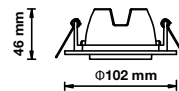

**RECESSED FITTING-SQUARE-GU10**

Model No: VT-7227SQ-WH  
SKU: 3472  
Base: GU10  
Material: Ferrum  
Color: White  
Size(mm): 99x99x30.8  
Cutting Size: 74x74  
Box Qty: 100

**ZOOM FITTING-SPOTLIGHT**

Model No: VT-700S  
SKU: 3690  
Base: GU10  
Material: Aluminium  
Color: Satin Nickel  
Size(mm): Ø102x46  
Cutting Size: 93  
Box Qty: 50