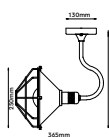

SKU	Model	Box Qty
8973	VT-720R	4

- IP Rating: IP65
- Holder Type: E27
- Max Watts: 60W
- Lampshade: Natural ø250mm (Galvanized Iron)
- Bulb Holder: Rose Gold ø49mm (Aluminium)
- Cable: Black (H05RN-F-3×0.75mm²)
- Wall Lamp Arm: Natural ø14mm (Galvanized Iron)
- Wall Mount: Rose Gold ø130mm (Galvanized Iron)
- L/S Wire Guard: Rose Gold ø256mm (Galvanized Iron)