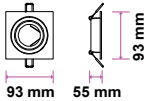

RECESSED FITTING GU10

Model No: VT-921-B
SKU: 6635
Base: GU10
Material: PC
Color: Black
Size(mm): 88x88x40
Cutting Size: 80
Box Qty: 50

RECESSED FITTING GU10

Model No: VT-931-W
SKU: 6644
Base: GU10
Material: PC
Color: White+White
Size(mm): 85x40
Cutting Size: 72
Box Qty: 50

RECESSED FITTING GU10

Model No: VT-927-W
SKU: 6638
Base: GU10
Material: PC
Color: White
Size(mm): 93x93x55
Cutting Size: 83x83
Box Qty: 50

RECESSED FITTING GU10

Model No: VT-931-WB
SKU: 6645
Base: GU10
Material: PC
Color: White+Black
Size(mm): 85x40
Cutting Size: 72
Box Qty: 50

RECESSED FITTING GU10

Model No: VT-927-B
SKU: 6639
Base: GU10
Material: PC
Color: Black
Size(mm): 93x93x55
Cutting Size: 83x83
Box Qty: 50

RECESSED FITTING GU10

Model No: VT-931-B
SKU: 6646
Base: GU10
Material: PC
Color: Black+Black
Size(mm): 85x40
Cutting Size: 72
Box Qty: 50

RECESSED FITTING GU10

Model No: VT-930-W
SKU: 6642
Base: GU10
Material: PC
Color: White
Size(mm): 81x81x40
Cutting Size: 63
Box Qty: 50

RECESSED FITTING GU10

Model No: VT-931-WC
SKU: 6647
Base: GU10
Material: PC
Color: White+Chrome
Size(mm): 85x40
Cutting Size: 72
Box Qty: 50

RECESSED FITTING GU10

Model No: VT-930-B
SKU: 6643
Base: GU10
Material: PC
Color: Black
Size(mm): 81x81x40
Cutting Size: 63
Box Qty: 50

RECESSED FITTING GU10

Model No: VT-931-WG
SKU: 6648
Base: GU10
Material: PC
Color: White+Gold
Size(mm): 85x40
Cutting Size: 72
Box Qty: 50