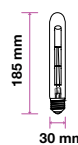

AMBER COVER -FILAMENTS-T30-E27

Voltage/Frequency	AC:220-240V,50/60Hz
Beam Angle	300°
PF	>0.5
CRI	>80

SKU	Model	Watts	Lumens	EQ .Watts	Base	Shape	Size(mm)	Box Qty
217143 - 2200K WARM WHITE	VT-2006-N	6W	600	50W	E27	T30	Ø30x185	100