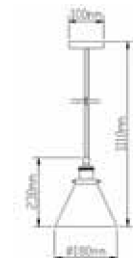

TRANSPARENT GLASS METAL SERIES

SKU	Model	Material:	Glass+Metal
3738	VT-7185	Holder:	E27
		Dimension:	180x230x1110mm
		Box Qty:	12