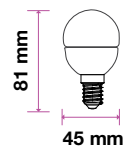

HIGH LUMEN BULBS-P45-E14

Voltage/Frequency	AC:220-240V,50Hz
Life Span	30,000 hr
PF	>0.4
CRI	>80

SKU	Model	Watts	Lumens	EQ .Watts	Base	Shape	Size	Box Qty
265 | 4000K DAY WHITE	VT-225	4.5W	470	40w	E14	P45	Ø45x81mm	200