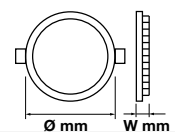

AC:85-265V,50/60Hz
120° Beam Angle
>0.5 PF
>80 CRI
Aluminium+Chrome Body
20,000 hr lifespan