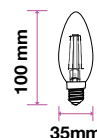

LED CANDLE FILAMENT BULBS-BLISTER PACK

Voltage/Frequency	AC:220-240V,50Hz
Beam Angle	300°
PF	>0.4
CRI	>80

SKU	Model	Watts	Lumens	EQ .Watts	Base	Shape	Size(mm)	Box Qty
7365 - 2700K WARM WHITE	VT-2174	4W	400	40W	E14	Candle	Ø35x100	50