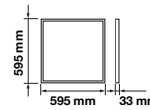

SKU	Model	Watts	Lumens	Size(mm)	Box Qty
6972 - 3IN1	VT-6436CCT	36W	4320	595x595x33	6