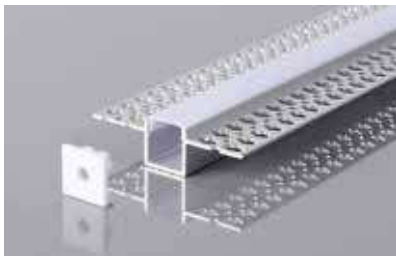

NEW MOUNTING KIT SILVER

Model	SKU	Size(mm)	Color
VT-8201	23173	2000x55x15	Silver