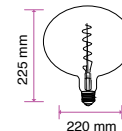

LED FILAMENT COBBLE SHAPE BULBS E27

Voltage/Frequency	AC:220-240V,50Hz
Beam Angle	300°
PF	NA
CRI	>80