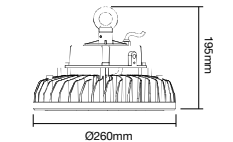

SKU	Model	Watts	Lumens	Box Qty	Size
20477 | 6500K WHITE	VT-9-153	150W	16000	1 pcs	260x195mm