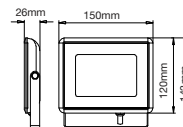

SKU	Model	Watts	Lumens	Size(mm)	Box Qty
5946 - 3000K WARM WHITE 5947 - 4000K DAY WHITE 5948 - 6500K WHITE	VT-4021B	20W	1700	150x143x26	20
215946 - 3000K WARM WHITE 215947 - 4000K DAY WHITE 215948 - 6500K WHITE	VT-4021B-N	20W	1620	121x114x26	20
5952 - 3000K WARM WHITE 5954 - 6500K WHITE	VT-4031B	30W	2550	185x163x26	20
215952 - 3000K WARM WHITE 215953 - 4000K DAY WHITE 215954 - 6500K WHITE	VT-4031B-N	30W	2510	153x132x27	20
5958 - 3000K WARM WHITE 5959 - 4000K DAY WHITE	VT-4051B	50W	4250	245x192x28	10
215958 - 3000K WARM WHITE 215959 - 4000K DAY WHITE 215960 - 6500K WHITE	VT-4051B-N	50W	4300	198x167x28	10
5965 - 4000K DAY WHITE	VT-40101B	100W	8500	330x271x33	5
215964 - 3000K WARM WHITE 215965 - 4000K DAY WHITE 215966 - 6500K WHITE	VT-40101B-N	100W	8700	261x217x32	10