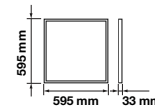

NEW BIG PANELS-60X60-LIFUD DRIVER

DC:33-40V
120° Beam Angle
>0.9 PF
>80 CRI
Aluminium+PS+PP Body
30,000 hr lifespan

SKU	Model	Watts	Lumens	Size(mm)	Box Qty
216620 - 4000K DAY WHITE 216621 - 6500K WHITE	VT-6242	40W	4400	595x595x33	6