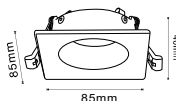

RECESSED FITTING GU10

Model No: VT-931-WRG
SKU: 6649
Base: GU10
Material: PC
Color: White+Rose Gold
Size(mm): 85x40
Cutting Size: 72
Box Qty: 50

RECESSED FITTING GU10

Model No: VT-932-WG
SKU: 6654
Base: GU10
Material: PC
Color: White+Gold
Size(mm): 85x85x40
Cutting Size: 72
Box Qty: 50

RECESSED FITTING GU10

Model No: VT-932-W
SKU: 6650
Base: GU10
Material: PC
Color: White+White
Size(mm): 85x85x40
Cutting Size: 72
Box Qty: 50

RECESSED FITTING GU10

Model No: VT-932-WRG
SKU: 6655
Base: GU10
Material: PC
Color: White+Rose Gold
Size(mm): 85x85x40
Cutting Size: 72
Box Qty: 50

RECESSED FITTING GU10

Model No: VT-932-WB
SKU: 6651
Base: GU10
Material: PC
Color: White+Black
Size(mm): 85x85x40
Cutting Size: 72
Box Qty: 50

RECESSED FITTING GU10

Model No: VT-933-W
SKU: 6656
Base: GU10
Material: PC
Color: White
Size(mm): 102x102x42
Cutting Size: 95x95
Box Qty: 50

RECESSED FITTING GU10

Model No: VT-932-B
SKU: 6652
Base: GU10
Material: PC
Color: Black+Black
Size(mm): 85x85x40
Cutting Size: 72
Box Qty: 50

RECESSED FITTING GU10

Model No: VT-933-B
SKU: 6657
Base: GU10
Material: PC
Color: Black
Size(mm): 102x102x42
Cutting Size: 95x95
Box Qty: 50

RECESSED FITTING GU10

Model No: VT-932-WC
SKU: 6653
Base: GU10
Material: PC
Color: White+Chrome
Size(mm): 85x85x40
Cutting Size: 72
Box Qty: 50

RECESSED FITTING GU10

Model No: VT-934-W
SKU: 6658
Base: GU10
Material: PC
Color: White
Size(mm): 102x42
Cutting Size: 85
Box Qty: 50