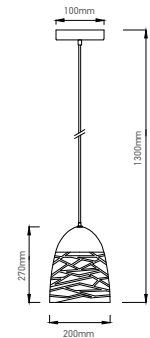

MESH METAL GOLD

SKU	Model	Material:	Metal
3821	VT-7200-CG	Holder:	E27
		Dimension:	200x270x1300mm
		Box Qty:	8