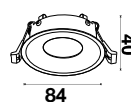

RECESSED FITTING GU10

Model No: VT-921-B
SKU: 6635
Base: GU10
Material: PC
Color: Black
Size(mm): 88x88x40
Cutting Size: 80
Box Qty: 50

RECESSED FITTING GU10

Model No: VT-931-W
SKU: 6644
Base: GU10
Material: PC
Color: White+White
Size(mm): 85x40
Cutting Size: 72
Box Qty: 50

RECESSED FITTING GU10

Model No: VT-927-W
SKU: 6638
Base: GU10
Material: PC
Color: White
Size(mm): 93x93x55
Cutting Size: 83x83
Box Qty: 50

RECESSED FITTING GU10

Model No: VT-931-WB
SKU: 6645
Base: GU10
Material: PC
Color: White+Black
Size(mm): 85x40
Cutting Size: 72
Box Qty: 50

RECESSED FITTING GU10

Model No: VT-927-B
SKU: 6639
Base: GU10
Material: PC
Color: Black
Size(mm): 93x93x55
Cutting Size: 83x83
Box Qty: 50

RECESSED FITTING GU10

Model No: VT-931-B
SKU: 6646
Base: GU10
Material: PC
Color: Black+Black
Size(mm): 85x40
Cutting Size: 72
Box Qty: 50

RECESSED FITTING GU10

Model No: VT-930-W
SKU: 6642
Base: GU10
Material: PC
Color: White
Size(mm): 81x81x40
Cutting Size: 63
Box Qty: 50

RECESSED FITTING GU10

Model No: VT-931-WC
SKU: 6647
Base: GU10
Material: PC
Color: White+Chrome
Size(mm): 85x40
Cutting Size: 72
Box Qty: 50

RECESSED FITTING GU10

Model No: VT-930-B
SKU: 6643
Base: GU10
Material: PC
Color: Black
Size(mm): 81x81x40
Cutting Size: 63
Box Qty: 50

RECESSED FITTING GU10

Model No: VT-931-WG
SKU: 6648
Base: GU10
Material: PC
Color: White+Gold
Size(mm): 85x40
Cutting Size: 72
Box Qty: 50