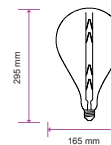

Voltage/Frequency	AC:220-240V,50Hz
Beam Angle	300°
PF	>0.45
CRI	>80