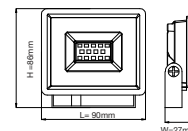

Voltage/Frequency	AC:220-240V, 50/60Hz
PF	>0.9
CRI	>70