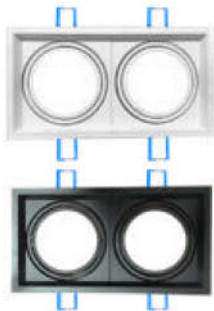

2XAR111 FITITNG

SKU	Model	Unit Color	Body Type	Base	Cutting Size (mm)	Size(mm)	Box Qty
3576	VT-7222-W	White	Aluminium	2XAR111	167x305	325x174	12
3582	VT-7222-B	Black	Aluminium	2XAR111	167x305	325x174	12