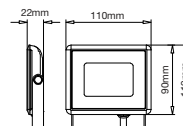

COLOR FLOODLIGHTS

Voltage/Frequency	AC:220-240V,50Hz
PF	>0.9
CRI	>70

SKU	Model	Watts	Size(mm)	Box Qty
5988 - GREEN 5989 - RED	VT-4011	10W	110x112x22	40
5991 - GREEN 5992 - RED 5993 - BLUE	VT-4021	20W	150x143x26	20