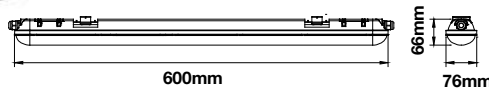

SKU	Model	Watts	Lumens	Size(mm)	Box Qty
6198 - 4500K DAY WHITE 6199 - 6000K WHITE	VT-6048	18w	1440	600x76x66	12
216198 - 4000K DAY WHITE	VT-6048-N	18w	1900	600x76x66	12
6200 - 4500K DAY WHITE 6201 - 6000K WHITE	VT-1248	36w	2880	1200x76x66	12
6184 - 4500K DAY WHITE 6185 - 6000K WHITE	VT-1548	48w	3840	1500x76x66	12