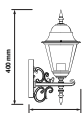

SKU	Model	Box Qty
7519	VT-760-B	12

Material: Aluminium+Glass
Max.Watts: 60W
Holder: E27
IP Rating: IP44
Dimension: 225x400x148mm