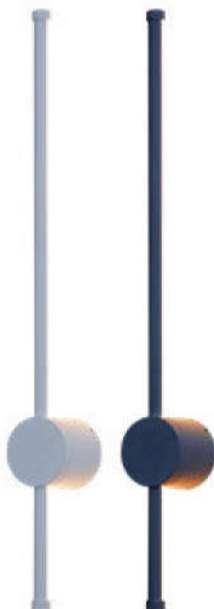

NEW LED OUTDOOR WALL LIGHTS

AC:220-240V,50/60Hz

120° Beam Angle

>90 CRI

Aluminium Body

IP65 IP Rating

SKU	Model	Watts	Lumens	Unit Color	Size(mm)	Box Qty
6832 - 3000K WARM WHITE 6833 - 4000K DAY WHITE	VT-11112-W	12W	1400	White	16x72x650	10
6834 - 3000K WARM WHITE 6835 - 4000K DAY WHITE	VT-11112-B	12W	1400	Black	16x72x650	10