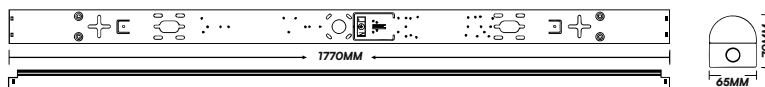

NEW LED BATTEN FITTINGS - 6 FEET

SKU	Model	Watts	Lumens	Box Qty
7019 | 3IN1	VT-4006	40W 50W 60W	3000K - 5000 lm | 4000K - 5800 lm | 6500K - 5400 lm 3000K - 6000 lm | 4000K - 7000 lm | 6500K - 6250 lm 3000K - 6900 lm | 4000K - 8100 lm | 6500K - 7200 lm	6 pcs
7020 | 3IN1	VT-4006S (Sensor)	40W 50W 60W	3000K - 5000 lm | 4000K - 5800 lm | 6500K - 5400 lm 3000K - 6000 lm | 4000K - 7000 lm | 6500K - 6250 lm 3000K - 6900 lm | 4000K - 8100 lm | 6500K - 7200 lm	6 pcs
7021 | 3IN1	VT-4006E (Emergency Battery)	40W 50W 60W	3000K - 5000 lm | 4000K - 5800 lm | 6500K - 5400 lm 3000K - 6000 lm | 4000K - 7000 lm | 6500K - 6250 lm 3000K - 6900 lm | 4000K - 8100 lm | 6500K - 7200 lm	6 pcs
7022 | 3IN1	VT-4006SE (Sensor+Emergency Battery)	40W 50W 60W	3000K - 5000 lm | 4000K - 5800 lm | 6500K - 5400 lm 3000K - 6000 lm | 4000K - 7000 lm | 6500K - 6250 lm 3000K - 6900 lm | 4000K - 8100 lm | 6500K - 7200 lm	6 pcs