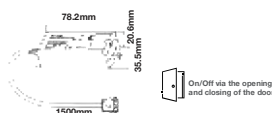

Sensor Type: Infrared
Detection Range: 30°
Voltage: AC:110-240V,50/60Hz
Detection Distance: 5cm/6cm(<24°C)
Body Type: Plastic
IP Rating: IP20
Dimension: 35.5x78.2x18.7mm
Rated Load: Max 200W(LED)