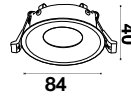

RECESSED FITTING GU10

Model No: VT-921-B
SKU: 6635
Base: GU10
Material: PC
Color: Black
Size(mm): 88x88x40
Cutting Size: 80
Box Qty: 50

RECESSED FITTING GU10

Model No: VT-931-W
SKU: 6644
Base: GU10
Material: PC
Color: White+White
Size(mm): 85x40
Cutting Size: 72
Box Qty: 50

RECESSED FITTING GU10

Model No: VT-927-W
SKU: 6638
Base: GU10
Material: PC
Color: White
Size(mm): 93x93x55
Cutting Size: 83x83
Box Qty: 50

RECESSED FITTING GU10

Model No: VT-931-WB
SKU: 6645
Base: GU10
Material: PC
Color: White+Black
Size(mm): 85x40
Cutting Size: 72
Box Qty: 50

RECESSED FITTING GU10

Model No: VT-927-B
SKU: 6639
Base: GU10
Material: PC
Color: Black
Size(mm): 93x93x55
Cutting Size: 83x83
Box Qty: 50

RECESSED FITTING GU10

Model No: VT-931-B
SKU: 6646
Base: GU10
Material: PC
Color: Black+Black
Size(mm): 85x40
Cutting Size: 72
Box Qty: 50

RECESSED FITTING GU10

Model No: VT-930-W
SKU: 6642
Base: GU10
Material: PC
Color: White
Size(mm): 81x81x40
Cutting Size: 63
Box Qty: 50

RECESSED FITTING GU10

Model No: VT-931-WC
SKU: 6647
Base: GU10
Material: PC
Color: White+Chrome
Size(mm): 85x40
Cutting Size: 72
Box Qty: 50

RECESSED FITTING GU10

Model No: VT-930-B
SKU: 6643
Base: GU10
Material: PC
Color: Black
Size(mm): 81x81x40
Cutting Size: 63
Box Qty: 50

RECESSED FITTING GU10

Model No: VT-931-WG
SKU: 6648
Base: GU10
Material: PC
Color: White+Gold
Size(mm): 85x40
Cutting Size: 72
Box Qty: 50