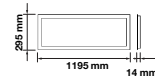

AC:200-240V,50/60Hz
120° Beam Angle
>0.9 PF
>80 CRI
Aluminium+PMMA+PP Body
25,000 hr lifespan