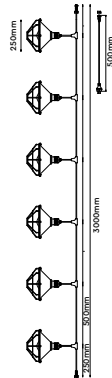

STRING LIGHTS

SKU	Model	Box Qty
8974	VT-717S	1Pc

IP Rating: IP65
Holder Type: E27
Max Watts: 60W x6
Lampshade: Black ø250mm (Galvanized Iron)
Bulb Holder: Brushed Brown Bronze ø49mm (Aluminium)
Cable: Black (H05RN-F-3x1mm²)
L/S Wireguard: Black ø256mm (Galvanized Iron)
Catenary Length: 3M Total Length (6 Luminares at 50cm spacing)