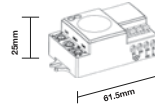

Sensor Type: Microwave
Detection Range: 180° / 360°
Voltage: AC:220-240V,50/60Hz
Detection Distance: 1-8m(radius) adjustable
Ambient Light: <3-2000LUX(adjustable)
Body Type: Plastic
IP Rating: IP20
Dimension: 37x25x61.5mm
Time Delay: Min. 10sec±3sec, Max. 12min±1min
Rated Load: Max 300W(LED)