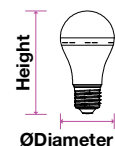

LED EMERGENCY BULBS

Voltage/Frequency	AC:220-240V,50Hz
Life Span	20,000 hr
PF	NA
CRI	>80

SKU	Model	Watts	Lumens	EQ .Watts	Base	Shape	Size	Box Qty
7794 | 4000K DAY WHITE	VT-51012	12W	960	65w	E27	A80	Ø77x147mm	100
7795 | 4000K DAY WHITE	VT-51015	15W	1200	80W	E27	A90	Ø88x165mm	100