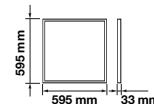

NEW HIGH LUMENS LIFUD DRIVER TPA RATED LED PANELS

DC:30-42V

110° Beam Angle

>0.9 PF

>80 CRI

Aluminium+TPA(PC) Body

30,000 hr lifespan

SKU	Model	Watts	Lumens	Size(mm)	Box Qty
6826-TPA - 4000K DAY WHITE 6827-TPA - 6500K WHITE	VT-6242-TPA	36w Single pack	4320	595x595x33	6