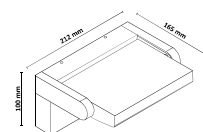

SKU	Model	Watts	Lumens	Unit Color	Size(mm)	Box Qty
2934 - 3000K WARM WHITE 2935 - 4000K DAY WHITE	VT-11020-W	17W	2520	White	212x165x100	12
2936 - 3000K WARM WHITE 2937 - 4000K DAY WHITE	VT-11020-B	17W	2520	Black	212x165x100	12