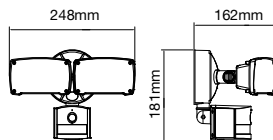

SKU	Model	Watts	Lumens	Size(mm)	Box Qty
5917 - 6000K WHITE	VT-4818-Black	18W	600	248x162x181	4