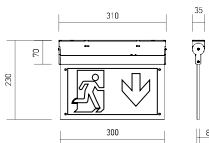

LED EXIT LIGHT - SURFACE

SKU	Model	Watts	Lumens	Box Qty
836 - 6000K WHITE	VT-519-S-12	2W	140	10