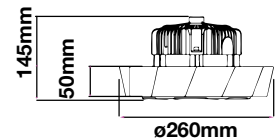

With our latest in-branding program with Samsung, these Highbays offer a high lumen output of up to 180 lm/w and boasts efficiency in every lumen with Samsung's cutting edge drivers. With strong, IP65-rated die-cast Aluminium enclosing and unparalleled lighting performance, these LED Highbays are sure to take the industrial lighting market by storm.

LED HIGHBAY LIGHTS

- 120 -180 lm/w
- 30,000 & 50,000 hr lifespan
- AC:220-240V,50Hz
- PF: >0.9
- CRI:>80
- Die cast Aluminium

SKU	Model	Watts	Lumens	Beam Angle	Box Qty	Size
583 | 4000K DAY WHITE	VT-9-105	100W	12000 	90°	1 pcs	ø260x150mm
576 | 6400K WHITE	VT-9-108	100W	18000 	120°	1 pcs	ø260x150mm