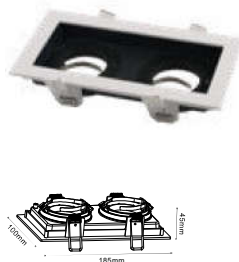

**SURFACE FITTING GU10**

Model No: VT-807-B  
SKU: 8949  
Base: GU10  
Material: Aluminium  
Color: Black  
Size(mm): 60x100  
Cutting Size: N/A  
Box Qty: 50

**RECESSED FITTING SQUARE-GU10**

Model No: VT-886  
SKU: 8877  
Base: 2xGU10  
Material: Aluminium  
Color: White+Black  
Size(mm): 185x100x45  
Cutting Size: 175x85  
Box Qty: 20