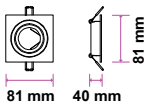

RECESSED FITTING GU10

Model No: VT-921-B
SKU: 6635
Base: GU10
Material: PC
Color: Black
Size(mm): 88x88x40
Cutting Size: 80
Box Qty: 50

RECESSED FITTING GU10

Model No: VT-931-W
SKU: 6644
Base: GU10
Material: PC
Color: White+White
Size(mm): 85x40
Cutting Size: 72
Box Qty: 50

RECESSED FITTING GU10

Model No: VT-927-W
SKU: 6638
Base: GU10
Material: PC
Color: White
Size(mm): 93x93x55
Cutting Size: 83x83
Box Qty: 50

RECESSED FITTING GU10

Model No: VT-931-WB
SKU: 6645
Base: GU10
Material: PC
Color: White+Black
Size(mm): 85x40
Cutting Size: 72
Box Qty: 50

RECESSED FITTING GU10

Model No: VT-927-B
SKU: 6639
Base: GU10
Material: PC
Color: Black
Size(mm): 93x93x55
Cutting Size: 83x83
Box Qty: 50

RECESSED FITTING GU10

Model No: VT-931-B
SKU: 6646
Base: GU10
Material: PC
Color: Black+Black
Size(mm): 85x40
Cutting Size: 72
Box Qty: 50

RECESSED FITTING GU10

Model No: VT-930-W
SKU: 6642
Base: GU10
Material: PC
Color: White
Size(mm): 81x81x40
Cutting Size: 63
Box Qty: 50

RECESSED FITTING GU10

Model No: VT-931-WC
SKU: 6647
Base: GU10
Material: PC
Color: White+Chrome
Size(mm): 85x40
Cutting Size: 72
Box Qty: 50

RECESSED FITTING GU10

Model No: VT-930-B
SKU: 6643
Base: GU10
Material: PC
Color: Black
Size(mm): 81x81x40
Cutting Size: 63
Box Qty: 50

RECESSED FITTING GU10

Model No: VT-931-WG
SKU: 6648
Base: GU10
Material: PC
Color: White+Gold
Size(mm): 85x40
Cutting Size: 72
Box Qty: 50