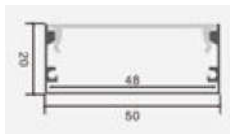

Model	SKU	Size(mm)	Color
VT-8206-S	23178	2000x50x20	Silver