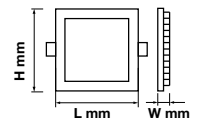

**LED MINI PANELS -GLASS SERIES-SQUARE**

AC:100-240V,50/60Hz  
 120° Beam Angle  
 >0.9 PF  
 >80 CRI  
 Aluminium+Glass Body  
 20,000 hr lifespan

| SKU   | Model       | Watts | Lumens | Size(mm)   | Cutting Size(mm) | Box Qty |
|---|-------------|-------|--------|------------|------------------|---------|
| 4738 - 3000K WARM WHITE<br>6276 - 4000K DAY WHITE<br>4737 - 6400K WHITE | VT-602G SQ  | 6w    | 420    | 100x100x35 | 75x75            | 40      |
| 4742 - 3000K WARM WHITE<br>6278 - 4000K DAY WHITE<br>4741 - 6400K WHITE | VT-1202G SQ | 12w   | 840    | 160x160x40 | 120x120          | 20      |
| 4746 - 3000K WARM WHITE<br>6280 - 4000K DAY WHITE<br>4745 - 6400K WHITE | VT-1881G SQ | 18w   | 1260   | 198x198x40 | 145x145          | 20      |