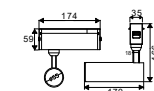

SKU	Model	Watts	Lumens	Size(mm)	Box Qty
7966 | 3000K WARM WHITE 7967 | 4000K DAY WHITE	VT-4215	15W	900	166x100x55mm	16