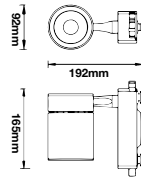

COB 4 LINE TRACK LIGHTS