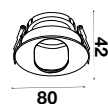

RECESSED FITTING ROUND-GU10

Model No: VT-873-WB
SKU: 3157
Base: GU10
Material: Aluminium+PC
Color: White+Black
Size(mm): 80x42
Cutting Size: 75
Box Qty: 50

RECESSED FITTING ROUND-GU10

Model No: VT-874-WB
SKU: 3161
Base: GU10
Material: Aluminium+PC
Color: White+Black
Size(mm): 80x42
Cutting Size: 75
Box Qty: 50

RECESSED FITTING ROUND-GU10

Model No: VT-873-WG
SKU: 3158
Base: GU10
Material: Aluminium+PC
Color: White+Gold
Size(mm): 80x42
Cutting Size: 75
Box Qty: 50

RECESSED FITTING ROUND-GU10

Model No: VT-874-WG
SKU: 3162
Base: GU10
Material: Aluminium+PC
Color: White+Gold
Size(mm): 80x42
Cutting Size: 75
Box Qty: 50

RECESSED FITTING ROUND-GU10

Model No: VT-873-WR
SKU: 3159
Base: GU10
Material: Aluminium+PC
Color: White+Rose Gold
Size(mm): 80x42
Cutting Size: 75
Box Qty: 50

RECESSED FITTING ROUND-GU10

Model No: VT-874-WR
SKU: 3163
Base: GU10
Material: Aluminium+PC
Color: White+Rose Gold
Size(mm): 80x42
Cutting Size: 75
Box Qty: 50

RECESSED FITTING ROUND-GU10

Model No: VT-873-WC
SKU: 3160
Base: GU10
Material: Aluminium+PC
Color: White+Chrome
Size(mm): 80x42
Cutting Size: 75
Box Qty: 50

RECESSED FITTING ROUND-GU10

Model No: VT-874-WC
SKU: 3164
Base: GU10
Material: Aluminium+PC
Color: White+Chrome
Size(mm): 80x42
Cutting Size: 75
Box Qty: 50

RECESSED FITTING ROUND-GU10

Model No: VT-874
SKU: 8596
Base: GU10
Material: Aluminium + PC
Color: Black+ Black Reflector
Size(mm): ø83x40.7
Cutting Size: ø75
Box Qty: 50

NEW RECESSED FITTING ROUND-GU10

Model No: VT-443-W
SKU: 10297
Base: GU10
Material: Iron+PC
Color: White+White
Size(mm): 88x88x30
Cutting Size: 75x75
Box Qty: 100