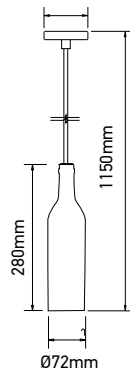

PINK PENDANT HOLDER BOTTLE

SKU	Model	Material:	Glass
3772	VT-7558-P	Holder:	E14
		Dimension:	72x280x1150mm
		Box Qty:	25