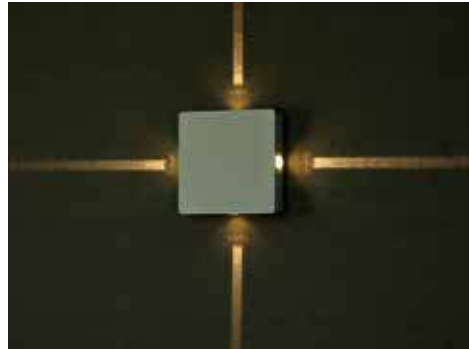

LED 4 SIDES LIGHT WALL LIGHTS

AC:220-240V,50/60Hz

4*60° Beam Angle

>0.5 PF

>80 CRI

Aluminium+Acrylic Body

IP65 IP Rating

SKU	Model	Watts	Lumens	Unit Color	Size(mm)	Box Qty
8209 - 3000K WARM WHITE	VT-704-W	4W	440	White	150x150x50	20
218209 - 3000K WARM WHITE 218210 - 4000K DAY WHITE	VT-704-W-N	4W	428	White	150x150x50	20
8211 - 3000K WARM WHITE 8212 - 4000K DAY WHITE	VT-704-B	4W	440	Black	150x150x50	20
218211 - 3000K WARM WHITE	VT-704-B-N	4W	428	Black	150x150x50	20