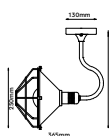

SKU	Model	Box Qty
8972	VT-720B	4

- IP Rating: IP65
- Holder Type: E27
- Max Watts: 60W
- Lampshade: Black ø250mm (Galvanized Iron)
- Bulb Holder: Brushed Brown Bronze (Aluminium)
- Cable: Black (H05RN-F-3×0.75mm²)
- Wall Lamp Arm: Black ø14mm (Galvanized Iron)
- Wall Mount: Black ø130mm (Galvanized Iron)
- L/S Wire Guard: Black ø256mm (Galvanized Iron)

WALL LAMP