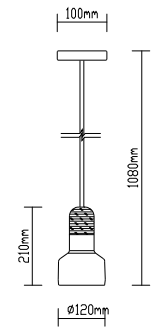

**CONCRETE WOODEN**

| SKU  | Model     | Material:  | Concrete+Wood  |
|------|-----------|------------|----------------|
| 3857 | VT-7125-R | Holder:    | E27            |
|      |           | Dimension: | 120x210x1080mm |
|      |           | Box Qty:   | 8              |