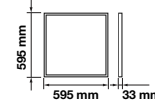

LED BACKLIT PANELS UGR<19 -TPA RATED

DC:30-42V
110° Beam Angle
>0.9 PF
>80 CRI
Aluminium+PS+PP Body
30,000 hr lifespan

SKU	Model	Watts	Lumens	Size(mm)	Box Qty
216777 - 4000K DAY WHITE 216778 - 6000K WHITE	VT-6242U	40W	4000	595x595x33	6