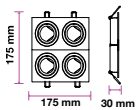

NEW RECESSED FITTING GU10

Model No: VT-439
SKU: 10298
Base: 2xGU10
Material: Iron+PC
Color: White+White
Size(mm): 175x88x30
Cutting Size: 160x75
Box Qty: 50

RECESSED FITTING GU10

Model No: VT-11014
SKU: 6776
Base: GU10
Material: Plaster
Color: White
Size(mm): 220x80x50
Cutting Size: 225x85
Box Qty: 6

NEW RECESSED FITTING GU10

Model No: VT-441
SKU: 10299
Base: 3xGU10
Material: Iron+PC
Color: White+White
Size(mm): 261x88x30
Cutting Size: 245x75
Box Qty: 50

RECESSED FITTING GU10

Model No: VT-11002
SKU: 6762
Base: GU10
Material: Plaster
Color: White
Size(mm): 190x100x40
Cutting Size: 195x105
Box Qty: 12

NEW RECESSED FITTING GU10

Model No: VT-442
SKU: 23003
Base: 4xGU10
Material: Iron+PC
Color: White+White
Size(mm): 175x175x30
Cutting Size: 165x160
Box Qty: 20

RECESSED FITTING GU10

Model No: VT-11012
SKU: 6763
Base: GU10
Material: Plaster
Color: White
Size(mm): 190x100x40
Cutting Size: 195x105
Box Qty: 12

RECESSED FITTING GU10

Model No: VT-11001
SKU: 6761
Base: GU10
Material: Plaster
Color: White
Size(mm): 80x80x50
Cutting Size: 85x85
Box Qty: 30

RECESSED FITTING GU10

Model No: VT-11003
SKU: 6764
Base: GU10
Material: Plaster
Color: White
Size(mm): 280x100x40
Cutting Size: 285x105
Box Qty: 6

RECESSED FITTING GU10

Model No: VT-11011
SKU: 6775
Base: GU10
Material: Plaster
Color: White
Size(mm): 150x80x50
Cutting Size: 155x85
Box Qty: 12

RECESSED FITTING GU10

Model No: VT-11013
SKU: 6765
Base: GU10
Material: Plaster
Color: White
Size(mm): 280x100x40
Cutting Size: 285x105
Box Qty: 6