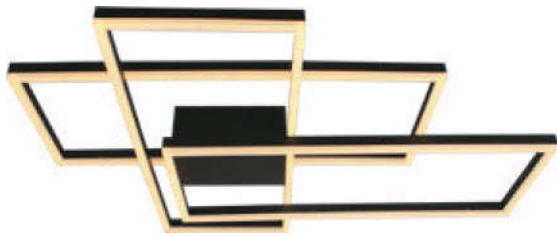

NEW DESIGNER SERIES SURFACE LIGHT

AC:220-240V,50Hz

>80 CRI

Aluminum+Silicone Body

20,000 hr lifespan

IP20 Rating

SKU	Model	Watts	Lumens	Size(mm)	Unit Color	Box Qty
15347 - 3000K WARM WHITE	VT-7926	47W	5010	905x670x100	Black	1