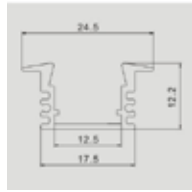

MOUNTING KIT

Model	SKU	Size(mm)	Color	Box Qty
VT-8115	3357	2000x24.5x12.2	Silver	120