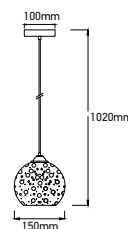

3D GLASS BLACK CANOPY

SKU	Model	Material:	Glass
40111	VT-7152	Holder:	E27
		Dimension:	ø150x100x1020mm
		Box Qty:	8