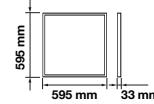

NEW HIGH LUMENS BACKLIT LED PANELS

AC:220-240V,50/60Hz

110° Beam Angle

>0.9 PF

>80 CRI

25,000 hr lifespan

SKU	Model	Watts	Lumens	Size(mm)	Box Qty
10557 - 3000K WARM WHITE 10217 - 4000K DAY WHITE 10219 - 6400K WHITE	VT-60036	36W Single pack	4320	595x595x33	10