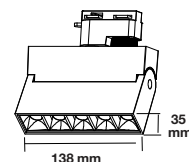

LINEAR TRACKLIGHTS-BLACK BODY

Experience true colours through our LED Linear Tracklights efficient set of track lights with CRI >90, UGR<19 and flicker free. The latest LED technology from Samsung, and five years of warranty.

- 30,000 hr Lifespan
- 30° Beam Angle
- AC:220-240V,50Hz
- Flicker Free
- High CRI of > 90
- Aluminium Body
- UGR<19

SKU	Model	Watts	Lumens	Box Qty	Size
20000 | 2700K WARM WHITE 20001 | 4000K DAY WHITE	VT-416-B	12W	960	40	35x138mm
20006 | 2700K WARM WHITE 20007 | 4000K DAY WHITE	VT-431-B	25W	2000	20	35x270mm

LINEAR TRACKLIGHTS-WHITE BODY

Experience true colours through our LED Linear Tracklights efficient set of track lights with CRI >90, UGR<19 and flicker free. The latest LED technology from Samsung, and five years of warranty.

- 30,000 hr Lifespan
- 30° Beam Angle
- AC:220-240V,50Hz
- Flicker Free
- High CRI of > 90
- Aluminium Body
- UGR<19