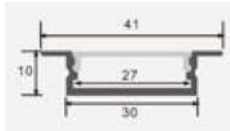

Model	SKU	Size(mm)	Color
VT-8204-R	23177	2000x30x10	Silver