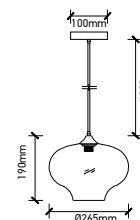

TRANSPARENT GLASS METAL SERIES

SKU	Model	Material:	Glass+Metal
3867	VT-7229	Holder:	E27
		Dimension:	265x190x1000mm
		Box Qty:	8