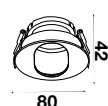

RECESSED FITTING ROUND-GU10

Model No: VT-873-WB
SKU: 3157
Base: GU10
Material: Aluminium+PC
Color: White+Black
Size(mm): 80x42
Cutting Size: 75
Box Qty: 50

RECESSED FITTING ROUND-GU10

Model No: VT-874-WB
SKU: 3161
Base: GU10
Material: Aluminium+PC
Color: White+Black
Size(mm): 80x42
Cutting Size: 75
Box Qty: 50

RECESSED FITTING ROUND-GU10

Model No: VT-873-WG
SKU: 3158
Base: GU10
Material: Aluminium+PC
Color: White+Gold
Size(mm): 80x42
Cutting Size: 75
Box Qty: 50

RECESSED FITTING ROUND-GU10

Model No: VT-874-WG
SKU: 3162
Base: GU10
Material: Aluminium+PC
Color: White+Gold
Size(mm): 80x42
Cutting Size: 75
Box Qty: 50

RECESSED FITTING ROUND-GU10

Model No: VT-873-WR
SKU: 3159
Base: GU10
Material: Aluminium+PC
Color: White+Rose Gold
Size(mm): 80x42
Cutting Size: 75
Box Qty: 50

RECESSED FITTING ROUND-GU10

Model No: VT-874-WR
SKU: 3163
Base: GU10
Material: Aluminium+PC
Color: White+Rose Gold
Size(mm): 80x42
Cutting Size: 75
Box Qty: 50

RECESSED FITTING ROUND-GU10

Model No: VT-873-WC
SKU: 3160
Base: GU10
Material: Aluminium+PC
Color: White+Chrome
Size(mm): 80x42
Cutting Size: 75
Box Qty: 50

RECESSED FITTING ROUND-GU10

Model No: VT-874-WC
SKU: 3164
Base: GU10
Material: Aluminium+PC
Color: White+Chrome
Size(mm): 80x42
Cutting Size: 75
Box Qty: 50

RECESSED FITTING ROUND-GU10

Model No: VT-874
SKU: 8596
Base: GU10
Material: Aluminium + PC
Color: Black+ Black Reflector
Size(mm): ø83x40.7
Cutting Size: ø75
Box Qty: 50

NEW RECESSED FITTING ROUND-GU10

Model No: VT-443-W
SKU: 10297
Base: GU10
Material: Iron+PC
Color: White+White
Size(mm): 88x88x30
Cutting Size: 75x75
Box Qty: 100