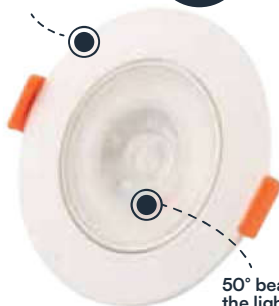

LED DOWNLIGHT

VO fired resistance anti-uv PC, More safe & less heavy

Push & Lock Easy assembling

50° beam angle lens, the light output is pure and focus