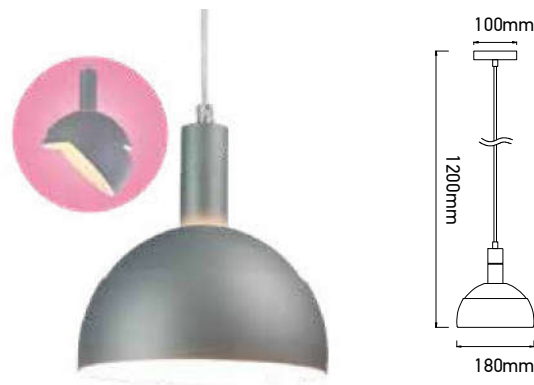

PENDANT ALUMINIUM SHADE GREY

SKU	Model	Material:	Plastic+Aluminium
		Holder:	E14
3922	VT-7100-G	Dimension:	180x100x1200mm
		Box Qty:	12