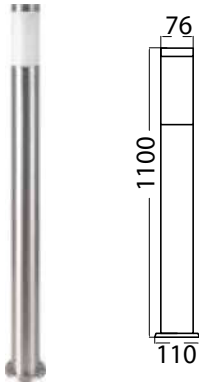

BOLLARD LAMPS

SKU	Model	Box Qty
8962	VT-838-S110	6
Material: Stainless Steel+PC Diffuser		
Max.Watts: 60W		
Holder: E27		
IP Rating: IP44		
Dimension: 76x110x1100mm		

NEW BOLLARD LAMPS

SKU	Model
23061	VT-1195
Material: Aluminium+Iron+Glass	
Max.Watts: 60W	
Holder: E27	
IP Rating: IP65	
Dimension: 155x155x790mm