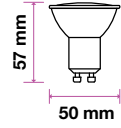

GU10 SPOTLIGHT MILKY COVER-6PCS PACK

Voltage/Frequency	AC:220-240V, 50Hz
PF	>0.5
CRI	>80

SKU	Model	Watts	Lumens	EQ .Watts	Base	Beam Angle	Size(mm)	Box Qty
212739 - 3000K WARM WHITE 212740 - 4000K DAY WHITE 212741 - 6500K WHITE	VT-2225-N	4.5W	400	35W	GU10	100°	56.5x50	180