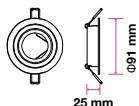

RECESSED FITTING GU10

Model No: VT-782RD-B
SKU: 8936
Base: 1XGU10
Material: Aluminium
Color: Black
Size(mm): Ø91x25
Cutting Size: Ø75
Box Qty: 100

RECESSED FITTING-SQUARE-GU10

Model No: VT-783SQ-AB
SKU: 3608
Base: GU10
Material: Aluminium
Color: Aluminium Brush
Size(mm): 173x91x25
Cutting Size: 155x75
Box Qty: 50

RECESSED FITTING GU10

Model No: VT-782SQ-B
SKU: 8937
Base: 1XGU10
Material: Aluminium
Color: Black
Size(mm): 91x91x25
Cutting Size: 75x75
Box Qty: 100

RECESSED FITTING-SQUARE-GU10

Model No: VT-784SQ-WH
SKU: 3609
Base: 3XGU10
Material: Aluminium
Color: White
Size(mm): 255x91x25
Cutting Size: 235x75
Box Qty: 50

RECESSED FITTING-SQUARE-GU10

Model No: VT-782SQ-WH
SKU: 3605
Base: 1XGU10
Material: Aluminium
Color: White
Size(mm): 91x91x25
Cutting Size: 75x75
Box Qty: 100

RECESSED FITTING-SQUARE-GU10

Model No: VT-784SQ-AB
SKU: 3610
Base: 3XGU10
Material: Aluminium
Color: Aluminium Brush
Size(mm): 255x91x25
Cutting Size: 235x75
Box Qty: 50

RECESSED FITTING-SQUARE-GU10

Model No: VT-782SQ-AB
SKU: 3606
Base: 1XGU10
Material: Aluminium
Color: Aluminium Brush
Size(mm): 91x91x25
Cutting Size: 75x75
Box Qty: 100

RECESSED FITTING-ROUND-GU10

Model No: VT-7227RD-WH
SKU: 3469
Base: GU10
Material: Ferrum
Color: White
Size(mm): Ø99x30.8
Cutting Size: Ø74
Box Qty: 100

RECESSED FITTING-SQUARE-GU10

Model No: VT-783SQ-WH
SKU: 3607
Base: 2XGU10
Material: Aluminium
Color: White
Size(mm): 173x91x25
Cutting Size: 155x75
Box Qty: 50

RECESSED FITTING-ROUND-GU10

Model No: VT-7227RD-SN
SKU: 3470
Base: GU10
Material: Ferrum
Color: Satin Nickel
Size(mm): Ø99x30.8
Cutting Size: Ø74
Box Qty: 100