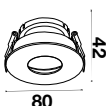

RECESSED FITTING ROUND-GU10

Model No: VT-873-WB
SKU: 3157
Base: GU10
Material: Aluminium+PC
Color: White+Black
Size(mm): 80x42
Cutting Size: 75
Box Qty: 50

RECESSED FITTING ROUND-GU10

Model No: VT-874-WB
SKU: 3161
Base: GU10
Material: Aluminium+PC
Color: White+Black
Size(mm): 80x42
Cutting Size: 75
Box Qty: 50

RECESSED FITTING ROUND-GU10

Model No: VT-873-WG
SKU: 3158
Base: GU10
Material: Aluminium+PC
Color: White+Gold
Size(mm): 80x42
Cutting Size: 75
Box Qty: 50

RECESSED FITTING ROUND-GU10

Model No: VT-874-WG
SKU: 3162
Base: GU10
Material: Aluminium+PC
Color: White+Gold
Size(mm): 80x42
Cutting Size: 75
Box Qty: 50

RECESSED FITTING ROUND-GU10

Model No: VT-873-WR
SKU: 3159
Base: GU10
Material: Aluminium+PC
Color: White+Rose Gold
Size(mm): 80x42
Cutting Size: 75
Box Qty: 50

RECESSED FITTING ROUND-GU10

Model No: VT-874-WR
SKU: 3163
Base: GU10
Material: Aluminium+PC
Color: White+Rose Gold
Size(mm): 80x42
Cutting Size: 75
Box Qty: 50

RECESSED FITTING ROUND-GU10

Model No: VT-873-WC
SKU: 3160
Base: GU10
Material: Aluminium+PC
Color: White+Chrome
Size(mm): 80x42
Cutting Size: 75
Box Qty: 50

RECESSED FITTING ROUND-GU10

Model No: VT-874-WC
SKU: 3164
Base: GU10
Material: Aluminium+PC
Color: White+Chrome
Size(mm): 80x42
Cutting Size: 75
Box Qty: 50

RECESSED FITTING ROUND-GU10

Model No: VT-874
SKU: 8596
Base: GU10
Material: Aluminium + PC
Color: Black+ Black Reflector
Size(mm): ø83x40.7
Cutting Size: ø75
Box Qty: 50

NEW RECESSED FITTING ROUND-GU10

Model No: VT-443-W
SKU: 10297
Base: GU10
Material: Iron+PC
Color: White+White
Size(mm): 88x88x30
Cutting Size: 75x75
Box Qty: 100