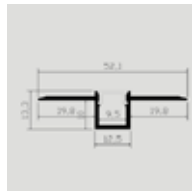

MOUNTING KIT-SILVER-SET

Model	SKU	Size(mm)	Color	Box Qty
VT-8102	3360	2000	Silver	50