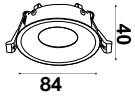

RECESSED FITTING GU10

Model No: VT-931-WRG
SKU: 6649
Base: GU10
Material: PC
Color: White+Rose Gold
Size(mm): 85x40
Cutting Size: 72
Box Qty: 50

RECESSED FITTING GU10

Model No: VT-932-WG
SKU: 6654
Base: GU10
Material: PC
Color: White+Gold
Size(mm): 85x85x40
Cutting Size: 72
Box Qty: 50

RECESSED FITTING GU10

Model No: VT-932-W
SKU: 6650
Base: GU10
Material: PC
Color: White+White
Size(mm): 85x85x40
Cutting Size: 72
Box Qty: 50

RECESSED FITTING GU10

Model No: VT-932-WRG
SKU: 6655
Base: GU10
Material: PC
Color: White+Rose Gold
Size(mm): 85x85x40
Cutting Size: 72
Box Qty: 50

RECESSED FITTING GU10

Model No: VT-932-WB
SKU: 6651
Base: GU10
Material: PC
Color: White+Black
Size(mm): 85x85x40
Cutting Size: 72
Box Qty: 50

RECESSED FITTING GU10

Model No: VT-933-W
SKU: 6656
Base: GU10
Material: PC
Color: White
Size(mm): 102x102x42
Cutting Size: 95x95
Box Qty: 50

RECESSED FITTING GU10

Model No: VT-932-B
SKU: 6652
Base: GU10
Material: PC
Color: Black+Black
Size(mm): 85x85x40
Cutting Size: 72
Box Qty: 50

RECESSED FITTING GU10

Model No: VT-933-B
SKU: 6657
Base: GU10
Material: PC
Color: Black
Size(mm): 102x102x42
Cutting Size: 95x95
Box Qty: 50

RECESSED FITTING GU10

Model No: VT-932-WC
SKU: 6653
Base: GU10
Material: PC
Color: White+Chrome
Size(mm): 85x85x40
Cutting Size: 72
Box Qty: 50

RECESSED FITTING GU10

Model No: VT-934-W
SKU: 6658
Base: GU10
Material: PC
Color: White
Size(mm): 102x42
Cutting Size: 85
Box Qty: 50