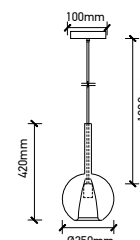

DOUBLE GLASS GUNGREY WHITE

SKU	Model	Material:	Glass+Metal
3876	VT-7304-GW	Holder:	E27
		Dimension:	250x420x1000mm
		Box Qty:	8