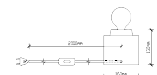

CONCRETE TABLE LAMP

SKU	Model	Material:	Concrete
3851	VT-7160	Holder:	E27
		Dimension:	160x150x2000mm
		Box Qty:	4