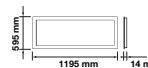

SKU	Model	Watts	Lumens	Size(mm)	Box Qty
6332 - 4000K DAY WHITE 6333 - 6400K WHITE	VT-12045	45w Single pack	5400	1195x595x14	2
216332 - 4000K DAY WHITE 216333 - 6400K WHITE	VT-12045-N	40w	5400	1195x295x12.5	2