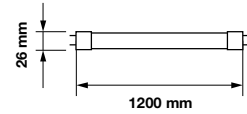

COMMERCIAL TUBES

Specialized LED tubes designed for use in the food industry. These cost-effective LED tubes are ideal for illuminating meat, bread, vegetables, seafood, or plant cultivation. Their unique light spectrum enhances the appearance of food in stores without distorting it inappropriately.

Holder	G13
Voltage/Frequency	AC:180-240V,50Hz
PF	>0.9
CRI	>95
Beam Angle	160°
On/off	>15,000
Body Type	Glass with PET
Instant start	0-100% in < 1s