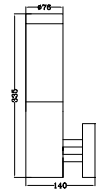

WALL FITTINGS-E27

SKU	Model	Box Qty
8624	VT-833	12
Material: Stainless Steel+PC		
Max.Watts: 60w		
Holder: E27		
IP Rating: IP44		
Dimension: 76x140x335mm