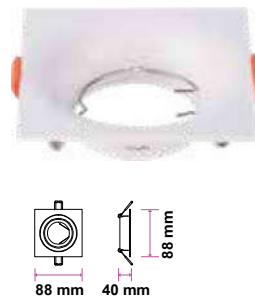

RECESSED FITTING GU10

Model No: VT-921-W
SKU: 6634
Base: GU10
Material: PC
Color: White
Size(mm): 88x88x40
Cutting Size: 80
Box Qty: 50