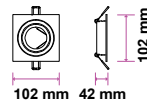

RECESSED FITTING GU10

Model No: VT-931-WRG
SKU: 6649
Base: GU10
Material: PC
Color: White+Rose Gold
Size(mm): 85x40
Cutting Size: 72
Box Qty: 50

RECESSED FITTING GU10

Model No: VT-932-WG
SKU: 6654
Base: GU10
Material: PC
Color: White+Gold
Size(mm): 85x85x40
Cutting Size: 72
Box Qty: 50

RECESSED FITTING GU10

Model No: VT-932-W
SKU: 6650
Base: GU10
Material: PC
Color: White+White
Size(mm): 85x85x40
Cutting Size: 72
Box Qty: 50

RECESSED FITTING GU10

Model No: VT-932-WRG
SKU: 6655
Base: GU10
Material: PC
Color: White+Rose Gold
Size(mm): 85x85x40
Cutting Size: 72
Box Qty: 50

RECESSED FITTING GU10

Model No: VT-932-WB
SKU: 6651
Base: GU10
Material: PC
Color: White+Black
Size(mm): 85x85x40
Cutting Size: 72
Box Qty: 50

RECESSED FITTING GU10

Model No: VT-933-W
SKU: 6656
Base: GU10
Material: PC
Color: White
Size(mm): 102x102x42
Cutting Size: 95x95
Box Qty: 50

RECESSED FITTING GU10

Model No: VT-932-B
SKU: 6652
Base: GU10
Material: PC
Color: Black+Black
Size(mm): 85x85x40
Cutting Size: 72
Box Qty: 50

RECESSED FITTING GU10

Model No: VT-933-B
SKU: 6657
Base: GU10
Material: PC
Color: Black
Size(mm): 102x102x42
Cutting Size: 95x95
Box Qty: 50

RECESSED FITTING GU10

Model No: VT-932-WC
SKU: 6653
Base: GU10
Material: PC
Color: White+Chrome
Size(mm): 85x85x40
Cutting Size: 72
Box Qty: 50

RECESSED FITTING GU10

Model No: VT-934-W
SKU: 6658
Base: GU10
Material: PC
Color: White
Size(mm): 102x42
Cutting Size: 85
Box Qty: 50