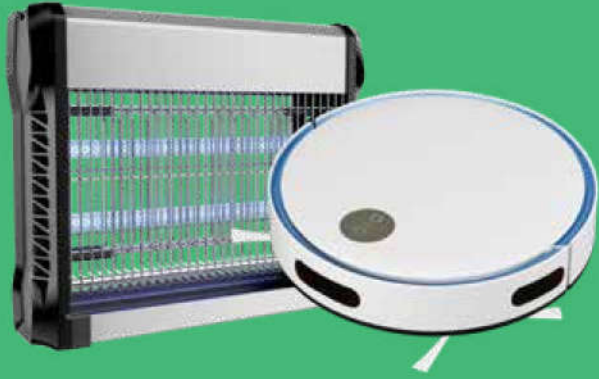

Insect Killer & Robot Vacuum Cleaner

At V-TAC, we believe in utilizing existing technology and resources to continuously improve our way of living. This new category comprises our latest tech innovations for a safe, modern, and comfortable space.

Key Features

- Includes Insect Killer and the Robot Vacuum Cleaner
- Made with high-quality materials for long-lasting performance
- Easy to install and operate
- Designed for residential & commercial use