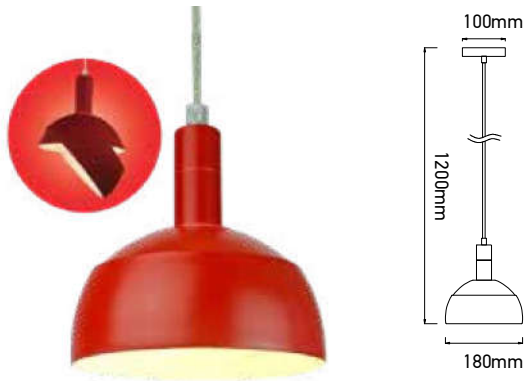

PENDANT ALUMINIUM SHADE RED

SKU	Model	Material:	Plastic+Aluminium
3924	VT-7100-R	Holder:	E14
		Dimension:	180x100x1200mm
		Box Qty:	12