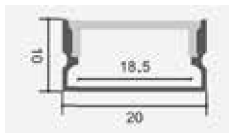

Model	SKU	Size(mm)	Color
VT-8202	23174	2000x20x10	Silver