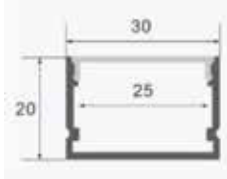

Model	SKU	Size(mm)	Color	Box Qty
VT-8118	3371	2000x30x20	Silver	50