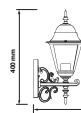

SKU	Model	Box Qty
7520	VT-760-W	12

Material: Aluminium+Glass
Max.Watts: 60W
Holder: E27
IP Rating: IP44
Dimension: 225x400x148mm