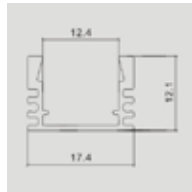

MOUNTING KIT

Model	SKU	Size(mm)	Color	Box Qty
VT-8116	3358	2000x17.4x12.1	Silver	120