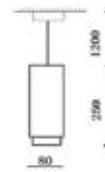

PENDANT METAL-CHROME BOTTOM

Model No: VT-864CHC
SKU: 3135
Base: GU10
Material: Gypsum with metal
Color: Grey+Chrome
Size(mm): ø80x250
Cutting Size: N/A
Box Qty: 9