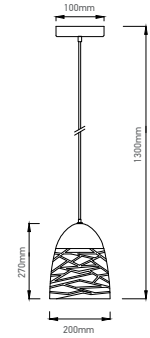

MESH METAL GREY

SKU	Model	Material:	Metal
3822	VT-7200-MG	Holder:	E27
		Dimension:	200x270x1300mm
		Box Qty:	8