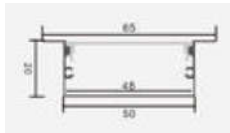

Model	SKU	Size(mm)	Color
VT-8206-R	23179	2000x50x20	Silver