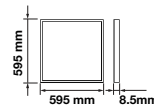

LIFUD DRIVER LED PANELS

AC:220-240V,50/60Hz
120° Beam Angle
>0.9 PF
>80 CRI
Aluminium+PS+PP Body
20,000 hr lifespan

SKU	Model	Watts	Lumens	Size(mm)	Box Qty
8082 - 4000K DAY WHITE 8081 - 6400K WHITE	VT-6236	36w Single pack	3240	595x595x8.5	6