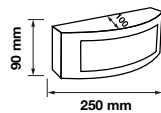

BOLLARD LAMPS WITH SENSOR AND SOCKET

2 EU PLUG SOCKETS
PIR MOTION SENSOR

SKU v	Model	Box Qty
8976	VT-838-GS60	6
Material:	Stainless Steel+PC Diffuser	
Max.Watts:	60W	
Detection Angle:	100°	
Detection Range:	2-8M	
Ambient Light:	2-200Lux	
Time Delay:	5sec to 5min	
Holder:	E27	
IP Rating:	IP44	
Dimension:	76x110x600mm	

BOLLARD LAMPS WITH SENSOR AND SOCKET

2 EU PLUG SOCKETS
PIR MOTION SENSOR

SKU v	Model	Box Qty
8977	VT-838-SS60	6
Material:	Stainless Steel+PC Diffuser	
Max.Watts:	60W	
Detection Angle:	100°	
Detection Range:	2-8M	
Ambient Light:	2-200Lux	
Time Delay:	5sec to 5min	
Holder:	E27	
IP Rating:	IP44	
Dimension:	76x110x600mm	

NEW WALL LAMPS E14

SKU	Model
10561	VT-1190
Material:	Iron
Max.Watts:	30W
Holder:	E14
IP Rating:	IP65
Dimension:	200x168x350mm

IP65 RATING

WALL LAMP

SKU	Model	Box Qty
8517	VT-837-B	10
Material:	Aluminium+Clear Glass	
Max.Watts:	60W	
Holder:	E27	
IP Rating:	IP44	
Dimension:	113x236x113mm	

WALL LAMP

SKU	Model	Box Qty
7513	VT-7670	12
Material:	Stainless Steel+PC	
Max.Watts:	14W	
Holder:	E27	
IP Rating:	IP44	
Dimension:	250x90x100mm	

WALL LAMP

SKU	Model	Box Qty
7077	VT-754-MW	10
Material:	Aluminium+Glass	
Max.Watts:	60W	
Holder:	E27	
IP Rating:	IP44	
Dimension:	245x180x93mm	

WALL LAMP

SKU	Model	Box Qty
8628	VT-835	6
Material:	Stainless Steel+PC	
Max.Watts:	40W	
Holder:	E27	
IP Rating:	IP44	
Dimension:	148x165x245mm	

WALL LAMP

SKU	Model	Box Qty
10422	VT-1158	20
Material:	Aluminium+Iron+Glass	
Max.Watts:	60W	
Holder:	E27	
IP Rating:	IP44	
Dimension:	250x305x340mm