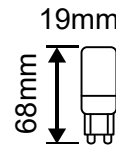

G9-LED CAPSULE LIGHT

Voltage/Frequency	AC:220-240V,50Hz
PF	>0.5
CRI	>80

SKU	Model	Watts	Lumens	EQ .Watts	Base	Beam Angle	Size(mm)	Box Qty
2720 - 4000K DAY WHITE 2721 - 6400K WHITE	VT-2227	6W	550	45	G9	300°	19x68	200