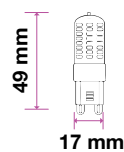

Voltage/Frequency	AC:220-240V,50Hz
Life Span	30,000 hr
PF	>0.4
CRI	>80

SKU	Model	Watts	Lumens	EQ .Watts	Base	Beam Angle	Size	Box Qty
247 | 4000K DAY WHITE 248 | 6400K WHITE	VT-204	3W	300	25w	G9	300°	Ø17x49mm	200

21246 | 3000K WARM WHITE 21247 | 4000K DAY WHITE 21248 | 6500K WHITE	VT-204-N	3W	330	30w	G9	300°	Ø17x49mm	400