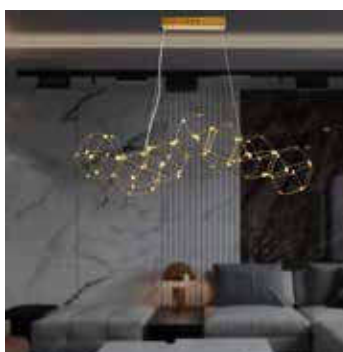

NEW DESIGNER SOFT LIGHTS

AC:220-240V, 50Hz
>80 CRI
Steel Body
20,000 hr lifespan
IP20 Rating

SKU	Model	Watts	Lumens	Size(mm)	Unit Color	Box Qty
15339 - 3000K WARM WHITE	VT-7918	28W	2700	1020x1210	Gold	1