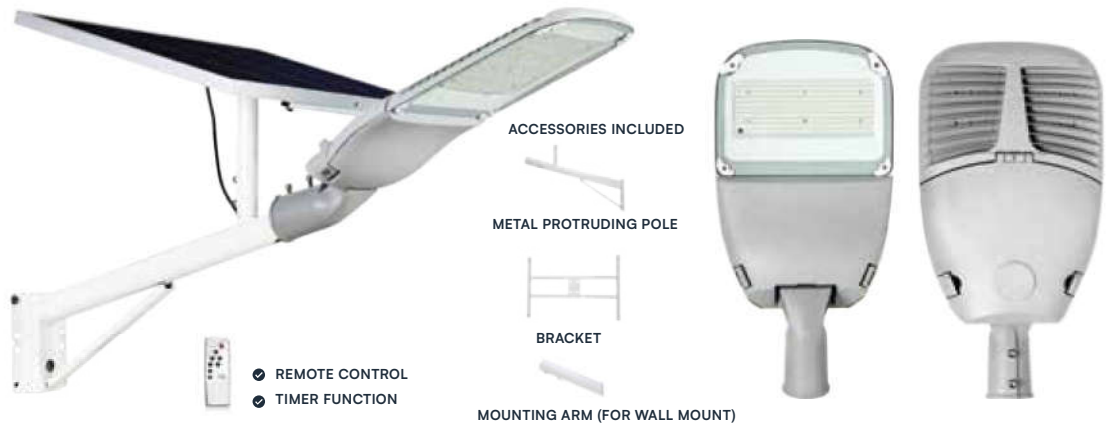

LED SOLAR STREETLIGHT

Charging Time: 4-6 hr
Working Time: 8-10 hr
IP Rating: IP65

SKU	Model	Watts	Lumens	Battery	Box Qty
7837- 4000K DAY WHITE 20341- 6400K WHITE	VT-ST303	30W	3000	6.4V-30000mAh	1