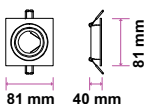

RECESSED FITTING GU10

Model No: VT-931-WC  
SKU: 6647  
Base: GU10  
Material: PC  
Color: White+Chrome  
Size(mm): 85x40  
Cutting Size: 72  
Box Qty: 50

RECESSED FITTING GU10

Model No: VT-930-B  
SKU: 6643  
Base: GU10  
Material: PC  
Color: Black  
Size(mm): 81x81x40  
Cutting Size: 63  
Box Qty: 50