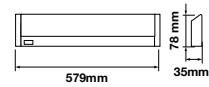

CABINET FITTING WITH SWITCH

Voltage/Frequency	AC:220-240V,50/60Hz
PF	>0.9
CRI	>80
Beam Angle	110°
On/off	>10,000
Body Type	Aluminium Body, Plastic Diffuser

SKU	Model	Watts	Lumens	Size	Box Qty
5068 - 3000K WARM WHITE	VT-8112	10W	800	579x78x35	12