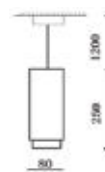

PENDANT METAL-GUN BLACK BOTTOM

Model No: VT-864-GBC
SKU: 3134
Base: GU10
Material: Gypsum with metal
Color: Grey+Gun Black
Size(mm): ø80x250
Cutting Size: N/A
Box Qty: 9