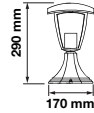

SKU	Model	Box Qty
7057	VT-734	10

Material: Aluminium+PC
Max.Watts: 60W
Holder: E27
IP Rating: IP44
Dimension: 170x290mm