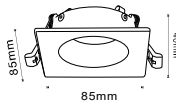

RECESSED FITTING GU10

Model No: VT-931-WRG
SKU: 6649
Base: GU10
Material: PC
Color: White+Rose Gold
Size(mm): 85x40
Cutting Size: 72
Box Qty: 50

RECESSED FITTING GU10

Model No: VT-932-WG
SKU: 6654
Base: GU10
Material: PC
Color: White+Gold
Size(mm): 85x85x40
Cutting Size: 72
Box Qty: 50

RECESSED FITTING GU10

Model No: VT-932-W
SKU: 6650
Base: GU10
Material: PC
Color: White+White
Size(mm): 85x85x40
Cutting Size: 72
Box Qty: 50

RECESSED FITTING GU10

Model No: VT-932-WRG
SKU: 6655
Base: GU10
Material: PC
Color: White+Rose Gold
Size(mm): 85x85x40
Cutting Size: 72
Box Qty: 50

RECESSED FITTING GU10

Model No: VT-932-WB
SKU: 6651
Base: GU10
Material: PC
Color: White+Black
Size(mm): 85x85x40
Cutting Size: 72
Box Qty: 50

RECESSED FITTING GU10

Model No: VT-933-W
SKU: 6656
Base: GU10
Material: PC
Color: White
Size(mm): 102x102x42
Cutting Size: 95x95
Box Qty: 50

RECESSED FITTING GU10

Model No: VT-932-B
SKU: 6652
Base: GU10
Material: PC
Color: Black+Black
Size(mm): 85x85x40
Cutting Size: 72
Box Qty: 50

RECESSED FITTING GU10

Model No: VT-933-B
SKU: 6657
Base: GU10
Material: PC
Color: Black
Size(mm): 102x102x42
Cutting Size: 95x95
Box Qty: 50

RECESSED FITTING GU10

Model No: VT-932-WC
SKU: 6653
Base: GU10
Material: PC
Color: White+Chrome
Size(mm): 85x85x40
Cutting Size: 72
Box Qty: 50

RECESSED FITTING GU10

Model No: VT-934-W
SKU: 6658
Base: GU10
Material: PC
Color: White
Size(mm): 102x42
Cutting Size: 85
Box Qty: 50