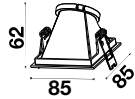

RECESSED FITTING SQUARE-GU10

Model No: VT-875-WB
SKU: 3165
Base: GU10
Material: Aluminium+PC
Color: White+Black
Size(mm): 85x85x62
Cutting Size: 80x80
Box Qty: 50