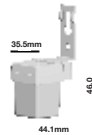

SKU	Model	Box Qty
5081	VT-8019	100

Sensor Type: Photocell
Detection Range: 360°
Voltage: AC:220-240V,50Hz
Ambient Light: <5-15LUX(adjustable)
Body Type: Plastic
IP Rating: IP44
Dimension: 35.5x46x44.1mm
Time Delay: 5 sec to 8 min (adjustable)
Rated Load: Max 500W(LED)