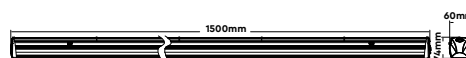

MASTER TRUNKING

V-TAC's new Linear Trunking Light is a set of highly efficient, continuous linear light fixtures with a staggering 160 lm/w rating & a plug-and-play system. It provides an efficient, easy to assemble modular system which means that each unit can be easily connected to the Linear Master Trunking through L, T, and X node connectors. 90°, 120°, and double asymmetric lenses are available for maximum adaptability in any space. Perfect suspended lighting for supermarkets, warehouses, service centers, and gymnasiums. No warm-up time, instant start-up and consistent color temperature throughout long periods of usage.

SKU	Beam Angle	Model	Watts	Lumens	Box Qty	Size
1360 | 4000K DAY WHITE	WIDE 90°	VT-4551D	50W	8000	2	1500x60x74mm
1361 | 4000K DAY WHITE	FLAT 120°	VT-4551D-120	50W	8000	2	1500x60x77mm
1362 | 4000K DAY WHITE	DOUBLE ASYMMETRIC	VT-4551D-DL	50W	8000	2	1500x60x74mm