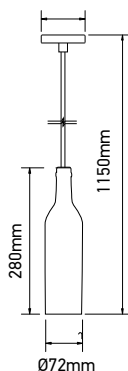

GREEN PENDANT HOLDER BOTTLE

SKU	Model	Material:	Holder:	Dimension:	Box Qty:
3767	VT-7558-GN	Glass	E14	72x280x1150mm	25