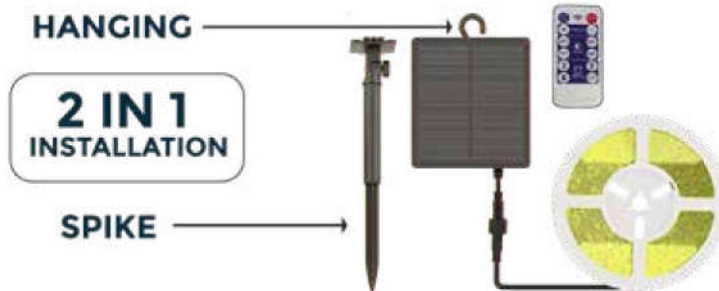

NEW LED SOLAR PANEL STRIP KIT-IP67-2IN1

SKU	Model	Watts	Lumens	Battery	Size(mm)	Box Qty
23044 - 3000K WARM WHITE 23045 - 4000K DAY WHITE 23046 - RGB	VT-2835 60	1.2W	120	3.7V-1500mAh	5 Meter Roll	20