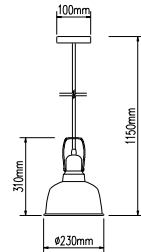

ALUMINIUM SHADE BLACK

SKU	Model	Material:	Aluminium
3728	VT-7422-B	Holder:	E27
		Dimension:	230x310x1150mm
		Box Qty:	8