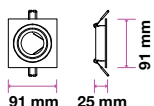

RECESSED FITTING GU10

Model No: VT-782RD-B
SKU: 8936
Base: 1XGU10
Material: Aluminium
Color: Black
Size(mm): Ø91x25
Cutting Size: Ø75
Box Qty: 100

RECESSED FITTING-SQUARE-GU10

Model No: VT-783SQ-AB
SKU: 3608
Base: GU10
Material: Aluminium
Color: Aluminium Brush
Size(mm): 173x91x25
Cutting Size: 155x75
Box Qty: 50

RECESSED FITTING GU10

Model No: VT-782SQ-B
SKU: 8937
Base: 1XGU10
Material: Aluminium
Color: Black
Size(mm): 91x91x25
Cutting Size: 75x75
Box Qty: 100

RECESSED FITTING-SQUARE-GU10

Model No: VT-784SQ-WH
SKU: 3609
Base: 3XGU10
Material: Aluminium
Color: White
Size(mm): 255x91x25
Cutting Size: 235x75
Box Qty: 50

RECESSED FITTING-SQUARE-GU10

Model No: VT-782SQ-WH
SKU: 3605
Base: 1XGU10
Material: Aluminium
Color: White
Size(mm): 91x91x25
Cutting Size: 75x75
Box Qty: 100

RECESSED FITTING-SQUARE-GU10

Model No: VT-784SQ-AB
SKU: 3610
Base: 3XGU10
Material: Aluminium
Color: Aluminium Brush
Size(mm): 255x91x25
Cutting Size: 235x75
Box Qty: 50

RECESSED FITTING-SQUARE-GU10

Model No: VT-782SQ-AB
SKU: 3606
Base: 1XGU10
Material: Aluminium
Color: Aluminium Brush
Size(mm): 91x91x25
Cutting Size: 75x75
Box Qty: 100

RECESSED FITTING-ROUND-GU10

Model No: VT-7227RD-WH
SKU: 3469
Base: GU10
Material: Ferrum
Color: White
Size(mm): Ø99x30.8
Cutting Size: Ø74
Box Qty: 100

RECESSED FITTING-SQUARE-GU10

Model No: VT-783SQ-WH
SKU: 3607
Base: 2XGU10
Material: Aluminium
Color: White
Size(mm): 173x91x25
Cutting Size: 155x75
Box Qty: 50

RECESSED FITTING-ROUND-GU10

Model No: VT-7227RD-SN
SKU: 3470
Base: GU10
Material: Ferrum
Color: Satin Nickel
Size(mm): Ø99x30.8
Cutting Size: Ø74
Box Qty: 100