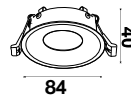

RECESSED FITTING GU10

Model No: VT-921-B
SKU: 6635
Base: GU10
Material: PC
Color: Black
Size(mm): 88x88x40
Cutting Size: 80
Box Qty: 50

RECESSED FITTING GU10

Model No: VT-931-W
SKU: 6644
Base: GU10
Material: PC
Color: White+White
Size(mm): 85x40
Cutting Size: 72
Box Qty: 50

RECESSED FITTING GU10

Model No: VT-927-W
SKU: 6638
Base: GU10
Material: PC
Color: White
Size(mm): 93x93x55
Cutting Size: 83x83
Box Qty: 50

RECESSED FITTING GU10

Model No: VT-931-WB
SKU: 6645
Base: GU10
Material: PC
Color: White+Black
Size(mm): 85x40
Cutting Size: 72
Box Qty: 50

RECESSED FITTING GU10

Model No: VT-927-B
SKU: 6639
Base: GU10
Material: PC
Color: Black
Size(mm): 93x93x55
Cutting Size: 83x83
Box Qty: 50

RECESSED FITTING GU10

Model No: VT-931-B
SKU: 6646
Base: GU10
Material: PC
Color: Black+Black
Size(mm): 85x40
Cutting Size: 72
Box Qty: 50

RECESSED FITTING GU10

Model No: VT-930-W
SKU: 6642
Base: GU10
Material: PC
Color: White
Size(mm): 81x81x40
Cutting Size: 63
Box Qty: 50

RECESSED FITTING GU10

Model No: VT-931-WC
SKU: 6647
Base: GU10
Material: PC
Color: White+Chrome
Size(mm): 85x40
Cutting Size: 72
Box Qty: 50

RECESSED FITTING GU10

Model No: VT-930-B
SKU: 6643
Base: GU10
Material: PC
Color: Black
Size(mm): 81x81x40
Cutting Size: 63
Box Qty: 50

RECESSED FITTING GU10

Model No: VT-931-WG
SKU: 6648
Base: GU10
Material: PC
Color: White+Gold
Size(mm): 85x40
Cutting Size: 72
Box Qty: 50