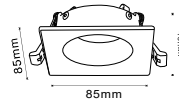

RECESSED FITTING GU10

Model No: VT-931-WRG
SKU: 6649
Base: GU10
Material: PC
Color: White+Rose Gold
Size(mm): 85x40
Cutting Size: 72
Box Qty: 50

RECESSED FITTING GU10

Model No: VT-932-WG
SKU: 6654
Base: GU10
Material: PC
Color: White+Gold
Size(mm): 85x85x40
Cutting Size: 72
Box Qty: 50

RECESSED FITTING GU10

Model No: VT-932-W
SKU: 6650
Base: GU10
Material: PC
Color: White+White
Size(mm): 85x85x40
Cutting Size: 72
Box Qty: 50

RECESSED FITTING GU10

Model No: VT-932-WRG
SKU: 6655
Base: GU10
Material: PC
Color: White+Rose Gold
Size(mm): 85x85x40
Cutting Size: 72
Box Qty: 50

RECESSED FITTING GU10

Model No: VT-932-WB
SKU: 6651
Base: GU10
Material: PC
Color: White+Black
Size(mm): 85x85x40
Cutting Size: 72
Box Qty: 50

RECESSED FITTING GU10

Model No: VT-933-W
SKU: 6656
Base: GU10
Material: PC
Color: White
Size(mm): 102x102x42
Cutting Size: 95x95
Box Qty: 50

RECESSED FITTING GU10

Model No: VT-932-B
SKU: 6652
Base: GU10
Material: PC
Color: Black+Black
Size(mm): 85x85x40
Cutting Size: 72
Box Qty: 50

RECESSED FITTING GU10

Model No: VT-933-B
SKU: 6657
Base: GU10
Material: PC
Color: Black
Size(mm): 102x102x42
Cutting Size: 95x95
Box Qty: 50

RECESSED FITTING GU10

Model No: VT-932-WC
SKU: 6653
Base: GU10
Material: PC
Color: White+Chrome
Size(mm): 85x85x40
Cutting Size: 72
Box Qty: 50

RECESSED FITTING GU10

Model No: VT-934-W
SKU: 6658
Base: GU10
Material: PC
Color: White
Size(mm): 102x42
Cutting Size: 85
Box Qty: 50