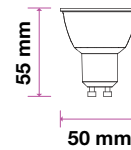

SKU	Model	Watts	Lumens	EQ .Watts	Base	Beam Angle	Size	Box Qty
21872 | 3000K WARM WHITE 21873 | 4000K DAY WHITE 21874 | 6500K WHITE	VT-292-N	7.5W	610	70w	GU10	110°	Ø50x55mm	200