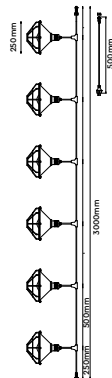

STRING LIGHTS

SKU	Model	Box Qty
8975	VT-717BS	1Pc

IP Rating: IP65
Holder Type: E27
Max Watts: 60W x6
Lampshade: Natural ø250mm (Galvanized Iron)
Bulb Holder: Rose Gold ø49mm (Aluminium)
Cable: Black (H05RN-F-3x1mm²)
L/S Wireguard: Rose Gold ø256mm (Galvanized Iron)
Catenary Length: 3M Total Length (6 Luminares at 50cm spacing)