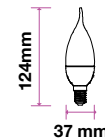

LED CANDLE BULBS

Voltage/Frequency	AC:220-240V,50Hz
Beam Angle	200°
PF	>0.4
CRI	>80

SKU	Model	Watts	Lumens	EQ .Watts	Base	Shape	Size(mm)	Box Qty
4156 - 4000K DAY WHITE	VT-1818TP	4W	320	30W	E14	Candle	Ø37x124	200
214164 - 3000K WARM WHITE	VT-1818TP-N	3.7W	320	30W	E14	Candle	Ø36.5x124	200

NEW