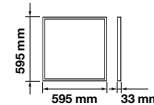

HIGH LUMENS BACKLIT LED PANELS

AC:220-240V,50/60Hz

110° Beam Angle

>0.9 PF

>80 CRI

30,000 hr lifespan

SKU	Model	Watts	Lumens	Size(mm)	Box Qty
216706 - 4000K DAY WHITE 216707 - 6500K WHITE	VT-6436	36W 8 pcs pack	4320	595x595x33	8