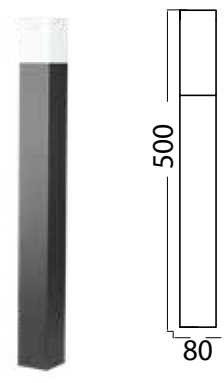

BOLLARD LAMPS GU10

SKU	Model	Box Qty
7564	VT-7614	4

Material: Aluminium+clear PC diffuser
Max.Watts: 35W
Holder: GU10
IP Rating: IP54
Dimension: 80x80x500mm