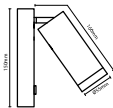

NEW WALL FITTING-GU10

Model No: VT-429-W
SKU: 10295
Base: GU10
Material: Aluminium
Color: White
Size(mm): 55x150x160
Cutting Size: NA
Box Qty: 50