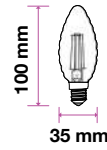

AMBER COVER -FILAMENT-CANDLE-E14

Voltage/Frequency	AC:220-240V,50Hz
Beam Angle	300°
PF	>0.4
CRI	>80

SKU	Model	Watts	Lumens	EQ .Watts	Base	Shape	Size(mm)	Box Qty
217115 - 2200K WARM WHITE	VT-1948-N	4W	350	35W	E14	Candle	Ø35x100	100