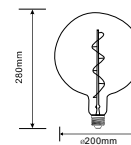

LED AMBER SPIRAL FILAMENT G200 BULBS E27

Voltage/Frequency	AC:220-240V,50Hz
Beam Angle	300°
PF	>0.5
CRI	>80

DECORATIVE BULBS

SKU	Model	Watts	Lumens	EQ .Watts	Base	Shape	Size(mm)	Box Qty
23169 - 2700K WARM WHITE	VT-2270	4W	250	NA	E27	G200	Ø200x280