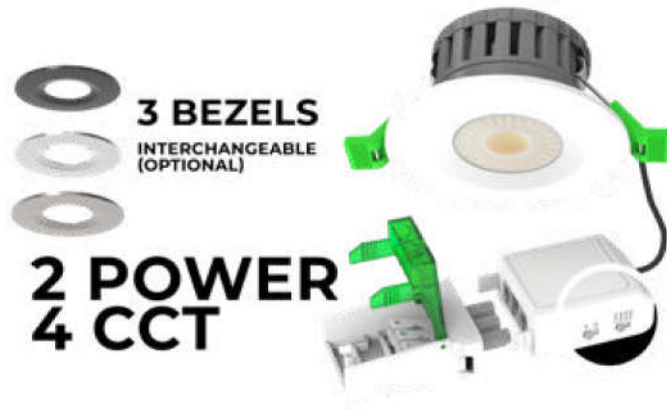

LED FIRE RATED DOWNLIGHT WITH WHITE BEZEL

AC:200-240V,50/60Hz

60° Beam Angle

>0.9 PF

Aluminium+Iron Body

IP65 Rating

SKU	Model	Watts	Lumens	Size(mm)	Cutting Size(mm)	Box Qty
7614 - 4IN1	VT-DL0508	5W/8W	5W-540lm | 8W-840lm	Ø90x45	Ø65	48
11357	Black Bezel					300
11358	Satin Nickel Bezel					300
11359	Chrome Bezel					300
11367	Insulation Cover					100