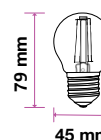

HIGH LUMEN FILAMENT BULBS-G45-E27

Voltage/Frequency	AC:220-240V,50Hz
Beam Angle	300°
PF	>0.5
CRI	>80

210
LUMEN/W

95%
ENERGY
SAVING

SKU	Model	Watts	Lumens	EQ .Watts	Base	Shape	Size(mm)	Box Qty
6823 - 3000K WARM WHITE	VT-2422	2.2W	465	40W	E27	G45	Ø45x79