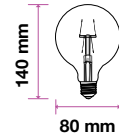

AMBER COVER -FILAMENT-GLOBE-E27

Voltage/Frequency	AC:220-240V,50/60Hz
Beam Angle	300°
PF	>0.4
CRI	>80

SKU	Model	Watts	Lumens	EQ .Watts	Base	Shape	Size(mm)	Box Qty
217148 - 2200K WARM WHITE	VT-2004-N	4W	400	35W	E27	G80	Ø80x140	100