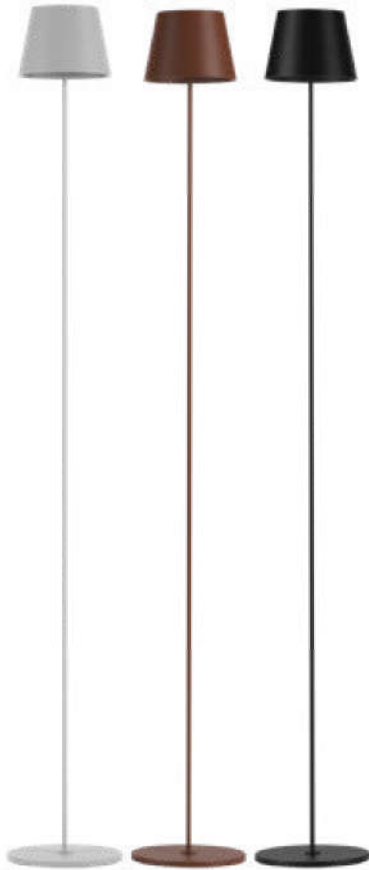

NEW

RECHARGEABLE & ADJUSTABLE FLOOR LAMP - TOUCH CONTROL