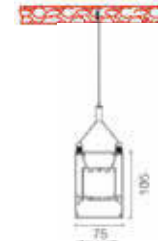

SLIM UP & DOWN LINEAR LIGHTS

This modern range of suspended linear lights has up & down illumination for a more evenly distributed light that creates a subtle ambient yet sufficient lighting for any commercial lighting. Linear up & down lights are offered in three colors variants Black, Silver and White.

- 30,000 hr Lifespan
- AC:200-240V,50/60Hz
- Aluminium Body
- 120° Beam Angle
- Linkable with connectors
- 0-10V Dimmable
- 1.5 Meter Wire Length