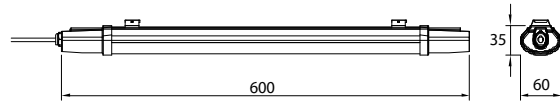

WATERPROOF FITTING-S SERIES

AC:200-240V,50/60Hz

120° Beam Angle

>0.9 PF

>80 CRI

PC Body

20,000 hr lifespan

SKU	Model	Watts	Lumens	Size(mm)	Box Qty
6473 - 6500K WHITE	VT-1518	18w	1530	600x60x35	20
216473 - 6500K WHITE	VT-1518-N	18w	1900	600x60x35	20
6470 - 6500K WHITE	VT-1239	36w	3000	1200x60x35	20
216469 - 4000K DAY WHITE 216470 - 6500K WHITE	VT-1239-N	36w	3900	1200x60x35	20
6467 - 4000K DAY WHITE 6468 - 6500K WHITE	VT-1549	48w	4000	1500x60x35	20
216468 - 6500K WHITE	VT-1549-N	48w	5200	1500x60x35	20