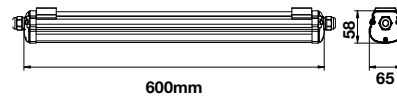

SKU	Model	Watts	Lumens	Size(mm)	Box Qty
6282 - 6400K WHITE	VT-6076	18w	1440	600x65x58	12
216283 - 4000K DAY WHITE 216282 - 6500K WHITE	VT-6076-N	18w	2160	600x66x58	12
216285 - 4500K DAY WHITE 216284 - 6400K WHITE	VT-1249-N	36W	4320	1200x65x58	12
6286 - 6400K WHITE	VT-1574	48w	3840	1500x65x58	12
216287 - 4500K DAY WHITE 216286 - 6400K WHITE	VT-1574-N	48W	5760	1500x65x58	12