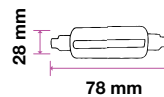

LED BULBS-R7S

Voltage/Frequency	AC:220-240V,50Hz
Beam Angle	
PF	>0.5
CRI	>80

SKU	Model	Watts	Lumens	EQ .Watts	Base	Shape	Size(mm)	Box Qty
212713 - 3000K WARM WHITE 212714 - 4000K DAY WHITE 212715 - 6500K WHITE	VT-2237-N	7W	700	50W	R7S	R7S	Ø28x78	200