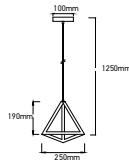

GEOMETRIC SERIES GOLD CANOPY

| SKU  | Model      | Material:  | Metal          |
|------|------------|------------|----------------|
| 3831 | VT-7141-CG | Holder:    | E27            |
|      |            | Dimension: | 250x190x1250mm |
|      |            | Box Qty:   | 8              |