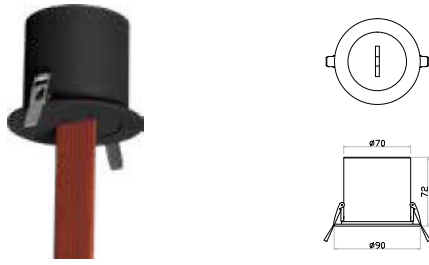

NEW REMOTE RECESSED CANOPY

SKU	Size(mm)	Unit Color
23130	90x72	Sandy Black