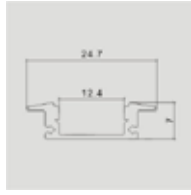

Model	SKU	Size(mm)	Color	Box Qty
VT-8156	10320	2000x24.7x7	Silver	100