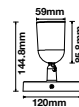

CEILING/WALL FITTING-GU10

Model No: VT-823
SKU: 7980
Base: 1XGU10
Material: PC
Color: White
Size(mm): 120x144.8
Cutting Size: NA
Box Qty: 50