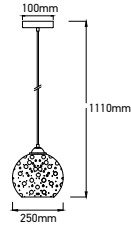

3D GLASS BLACK CANOPY

SKU	Model	Material:	Glass
40131	VT-7256	Holder:	E27
		Dimension:	ø250x100x1110mm
		Box Qty:	8