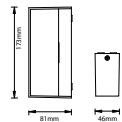

SKU	Model	Watts	Lumens	Unit Color	Size(mm)	Box Qty
8239 - 3000K WARM WHITE 8240 - 4000K DAY WHITE	VT-8056	9W	400	Grey	173x81x46	20
218239 - 3000K WARM WHITE 218240 - 4200K DAY WHITE 218241 - 6500K WHITE	VT-8056-N	9W	850	Grey	173x81x46	20
8242 - 3000K WARM WHITE 8243 - 4000K DAY WHITE 8244 - 6400K WHITE	VT-8057	12W	600	Grey	230x100x90	20
218242 - 3000K WARM WHITE 218243 - 4200K DAY WHITE 218244 - 6500K WHITE	VT-8057-N	12W	1150	Grey	230x100x90	20