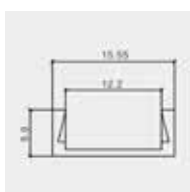

MOUNTING KIT

Model	SKU	Size(mm)	Color	Box Qty
VT-9327	3370	2000x16x7	Silver	200