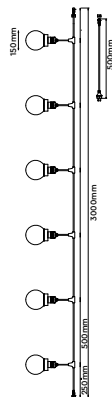

STRING LIGHTS

SKU	Model	Box Qty
8971	VT-720S	1Pc

IP Rating: IP65
Holder Type: E27
Max Watts: 60W x6
Globe: Clear ø150mm (PMMA)
Bulb Holder: Brushed Brown Bronze ø49mm (Aluminium)
Cable: Black (H05RN-F-3x1mm²)
Catenary Length: 3M Total Length (6 Luminares at 50cm spacing)