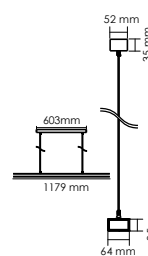

UP & DOWN LINEAR LIGHTS (NON-LINKABLE)

This modern range of suspended linear lights has up & down illumination for a more evenly distributed light that creates a subtle ambience yet sufficient lighting for any commercial setting. Linear up & down lights are offered in two colour variants - silver and white.

- 30,000 hr Lifespan
- AC:100-240V,50Hz
- Aluminium Body
- 1-10V Dimmable
- 1.5 Meter Wire Length
- Beam angle: Up-110°, Down-50°

SKU	Unit Color	Model	Watts	Lumens	Box Qty	Size
607 | 4000K DAY WHITE	Silver	VT-7-61-S	UP 30W DOWN 30W	UP-3300 DOWN-3300	8	1179x64x35mm
606 | 4000K DAY WHITE	White	VT-7-61-W	UP 30W DOWN 30W	UP-3300 DOWN-3300	8	1179x64x35mm

LINEAR SURFACED LIGHTS

Discover V-TAC's reliable 40W linear lights. Designed with excellent heat dissipation, these fixtures boast a staggering 30,000h lifespan and efficient LEDs provided by Samsung, making them the perfect replacement for traditional, inefficient linear lights.

- 30,000 hr Lifespan
- UGR<19
- Linkable with connectors
- 120° Beam Angle