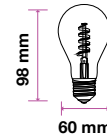

AMBER COVER -LED FILAMENT BULBS

Voltage/Frequency	AC:220-240V,50Hz
Beam Angle	300°
PF	>0.5
CRI	>80

SKU	Model	Watts	Lumens	EQ .Watts	Base	Shape	Size(mm)	Box Qty
217335 - 1800K WARM WHITE	VT-2154-N	4W	220	40W	E27	A60	Ø60x98	100