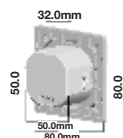

Sensor Type: Microwave
Detection Range: 180°
Voltage: AC:220-240V,50/60Hz
Detection Distance: 5m-15m(adjustable)
Ambient Light: <3-2000LUX(adjustable)
Body Type: Plastic
IP Rating: IP20
Dimension: 80x80x32mm
Time Delay: 10 sec to 12 min (adjustable)
Rated Load: Max 300W(LED)