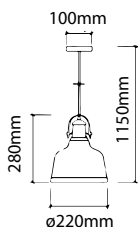

AMBER GLASS PENDANT

SKU	Model	Material:	Glass+Metal
3726	VT-7220-A	Holder:	E27
		Dimension:	220x280x1150mm
		Box Qty:	8