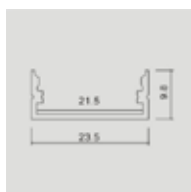

MOUNTING KIT

Model	SKU	Size(mm)	Color	Box Qty
VT-8108-M	3352	2000x23.5x10	Silver	120
VT-8108-W	3367	2000x23.5x10	White	120