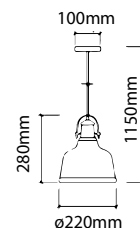

TRANSPARENT GLASS PENDANT

SKU	Model	Material:	Glass+Metal
3727	VT-7220-T	Holder:	E27
		Dimension:	220x280x1150mm
		Box Qty:	8