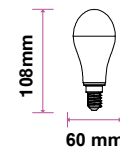

Voltage/Frequency	AC:220-240V,50Hz
Life Span	30,000 hr
PF	>0.5
CRI	>80