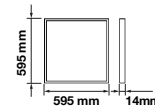

HIGH CRI>95 LED PANELS

AC:200-240V,50/60Hz
120° Beam Angle
>0.9 PF
>95 CRI
Aluminium+PMMA+PP Body
20,000 hr lifespan