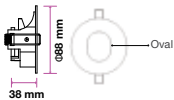

RECESSED FITTING-ROUND-GU10

Model No: VT-786
SKU: 3612
Base: GU10
Material: Aluminium
Color: White
Size(mm): 88x38
Cutting Size: Ø75
Box Qty: 100