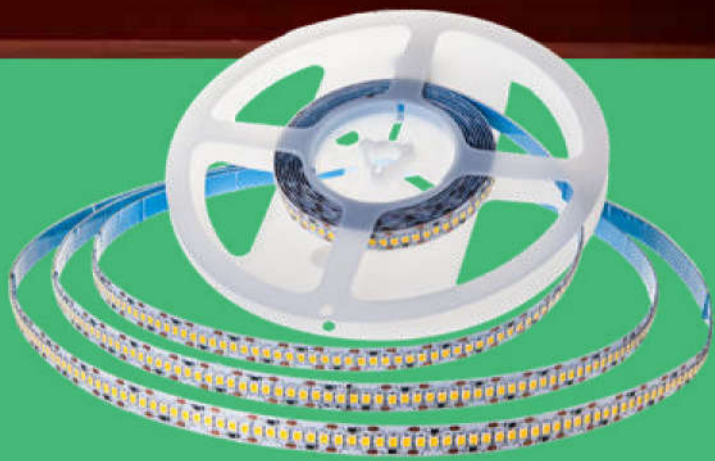

V-TAC
Meaningful Innovation.

LED Strip Lights

V-TAC's efficient LED strip lights range provide an effective solution for illuminating tight spaces. Applicable for both accent lighting or task lighting, these lights can be used to simply decorate your kitchen, bedroom, patio, and more. Strip lights are easy to install, compatible with a range of controllers, and are available in standard colour temperatures.