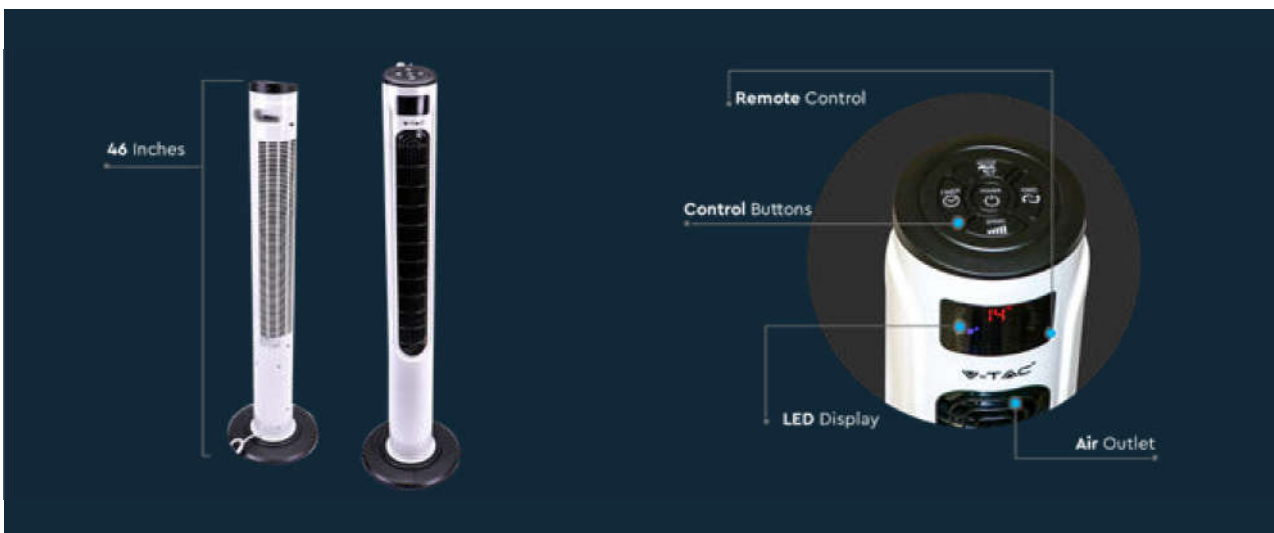

TOWER FAN

3 Wind Mode

NORMAL | NATURAL | SLEEP

- Voltage/Freq: AC:220-240V,50Hz
- Size(inches): 46
- Material: ABS
- Unit Color: White & Black Finish
- Speed: 3(Low-Med-High)
- Wind Mode: 3 (Normal-Natural-Sleep)
- Timer: 1-15hrs(Max)
- Power Cord Length: 1.8m
- Plug Type: EU
- IP Rating: IP20

SKU	Watts	Model	Box Qty
7902	55W	VT-5547	1