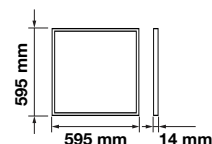

Our LED panels are made with high-quality PMMA diffusers which prevents them from turning yellow over time and makes them emit strong and evenly distributed light. Also available in the TP(a)-rated panel to meet fire safety standards. All our LED panels have quick connectors that will save installation time and costs.

LED PANELS 60X60

- IP20 Rating.
- SMD-Samsung Chip
- 5 Years Warranty
- AC:200-240V, 50/60Hz
- Body Type: Aluminium + PMMA + PP
- CRI >80
- PF>0.9
- 50,000 hr lifespan
- On/Off Cycle >25000

SKU	Model	Watts	Lumens	Beam Angle	Box Qty	Size
21200471 | 4000K DAY WHITE	VT-629-N	26W	3480	110°	6 pcs	595x595x12.5mm
20047 | 4000K DAY WHITE 20048 | 6400K WHITE	VT-629	29W	3480	120°	6 pcs	595x595x13mm
2163300 | 4000K DAY WHITE 2163411 | 6400K WHITE	VT-645-N	40W	4950	110°	6 pcs	595x595x12.5mm