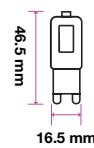

SKU	Model	Watts	Lumens	EQ .Watts	Base	Beam Angle	Size	Box Qty
245 | 6400K WHITE	VT-203	2.5W	200	20w	G9	300°	Ø16.5x46.5mm	200
21243 | 3000K WARM WHITE 21244 | 4000K DAY WHITE 21245 | 6500K WHITE	VT-203-N	2.2W	200	20w	G9	300°	Ø16.6x46.5mm	400