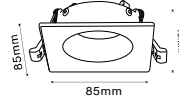

RECESSED FITTING GU10

Model No: VT-931-WRG
SKU: 6649
Base: GU10
Material: PC
Color: White+Rose Gold
Size(mm): 85x40
Cutting Size: 72
Box Qty: 50

RECESSED FITTING GU10

Model No: VT-932-WG
SKU: 6654
Base: GU10
Material: PC
Color: White+Gold
Size(mm): 85x85x40
Cutting Size: 72
Box Qty: 50

RECESSED FITTING GU10

Model No: VT-932-W
SKU: 6650
Base: GU10
Material: PC
Color: White+White
Size(mm): 85x85x40
Cutting Size: 72
Box Qty: 50

RECESSED FITTING GU10

Model No: VT-932-WRG
SKU: 6655
Base: GU10
Material: PC
Color: White+Rose Gold
Size(mm): 85x85x40
Cutting Size: 72
Box Qty: 50

RECESSED FITTING GU10

Model No: VT-932-WB
SKU: 6651
Base: GU10
Material: PC
Color: White+Black
Size(mm): 85x85x40
Cutting Size: 72
Box Qty: 50

RECESSED FITTING GU10

Model No: VT-933-W
SKU: 6656
Base: GU10
Material: PC
Color: White
Size(mm): 102x102x42
Cutting Size: 95x95
Box Qty: 50

RECESSED FITTING GU10

Model No: VT-932-B
SKU: 6652
Base: GU10
Material: PC
Color: Black+Black
Size(mm): 85x85x40
Cutting Size: 72
Box Qty: 50

RECESSED FITTING GU10

Model No: VT-933-B
SKU: 6657
Base: GU10
Material: PC
Color: Black
Size(mm): 102x102x42
Cutting Size: 95x95
Box Qty: 50

RECESSED FITTING GU10

Model No: VT-932-WC
SKU: 6653
Base: GU10
Material: PC
Color: White+Chrome
Size(mm): 85x85x40
Cutting Size: 72
Box Qty: 50

RECESSED FITTING GU10

Model No: VT-934-W
SKU: 6658
Base: GU10
Material: PC
Color: White
Size(mm): 102x42
Cutting Size: 85
Box Qty: 50