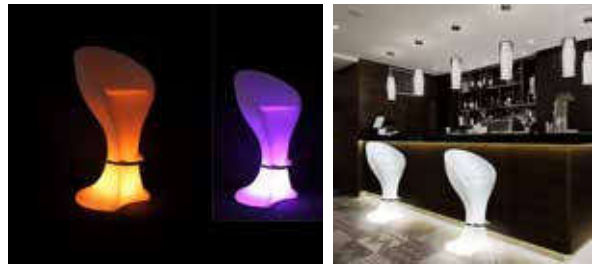

STOOL LIGHT

Lithium Battery 5200mAh

AC:100-240V,50Hz

LLDPE Body

50,000 hr lifespan

IP54 Rating

500x560x1100mm Size

White Unit Color

SKU	Model	Watts	Lumens	Box Qty
40271 - RGB	VT-7814	5w	100	1