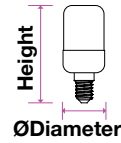

LED THERMOPLASTIC BULBS-ST26

Voltage/Frequency	AC:220-240V,50Hz
Life Span	30,000 hr
PF	>0.4
CRI	>80

SKU	Model	Watts	Lumens	EQ .Watts	Base	Shape	Size	Box Qty
235 | 4000K DAY WHITE 236 | 6400K WHITE	VT-202	2W	180	20w	E14	ST26	Ø25x59mm	400
21234 | 3000K WARM WHITE 21235 | 4000K DAY WHITE 21236 | 6500K WHITE	VT-202-N	2W	180	18w	E14	ST26	Ø26x59mm	400