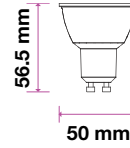

EVOLUTION SERIES - 110° BEAM ANGLE

Voltage/Frequency	AC:220-240V,50Hz
Life Span	25,000 hr
PF	>0.5
CRI	>80

SKU	Model	Watts	Lumens	EQ .Watts	Base	Beam Angle	Size	Box Qty
2837 | 3000K WARM WHITE 2838 | 4000K DAY WHITE 2839 | 6400K WHITE	VT-2335	5W	800	75	GU10	110°	Ø50x56.5mm	200