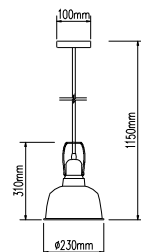

ALUMINIUM SHADE WHITE

SKU	Model	Material:	Aluminium
3729	VT-7422-WH	Holder:	E27
		Dimension:	230x310x1150mm
		Box Qty:	8