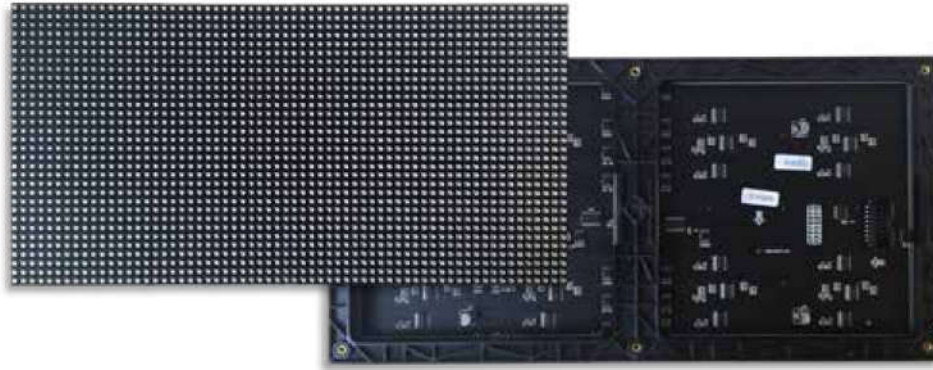

P5 INDOOR LED FINISHED CABINET

SKU	Box Qty
11077	6

Screen Parameter

Pixel Density:	40000dots/sqm
Brightness:	1800nits
Optimum View Distance:	more than 5m
Gray Scale:	16bits
Display Color:	281 trillions(synchronized)
Operation Power:	220V-240V
Max Power Consumption:	750W/sqm
Control Mode:	Synchronized
Refresh Frequency:	400-700HZ
Fram Frequency:	60HZ
Support Signal Input:	S-Video,RGBHV,YUV etc.
Control Distance:	UTP140M,SINGLE MODE FIBER
Life Span(50% Brightness):	15KM
IP(Front/rear):	100000hrs IP20

LED Cabinet Parameter

Cabinet Size(L*h*d):	640*640mm
Cabinet Resolution:	128*128
Module Quantity Each Cabinet:	2*4=8
Average Power Consumption:	300w/cabinet
Cabinet Material:	Iron
Cabinet Size:	8kg/cabinet

LED Module Parameter

Pixel Pitch	5mm
Led Specification	SMD3528
Led Configuration	SMD 3 in 1
Module Size	320*160mm
Module Resolution	64*32=2048dot
Drive Method	1/16 scan constant current
Drive IC	SM16106