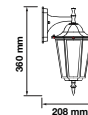

SKU	Model	Box Qty
7068	VT-750-B	10
Material: Aluminium+Glass		
Max.Watts: 40W		
Holder: E27		
IP Rating: IP44		
Dimension: 208x360x170mm