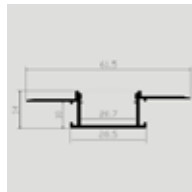

MOUNTING KIT-SILVER-SET

Model	SKU	Size(mm)	Color	Box Qty
VT-8101	3359	2000	Silver	30