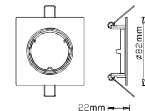

**RECESSED FITTING-ROUND-GU10**

Model No: VT-779-G  
SKU: 8579  
Base: GU10  
Material: Zinc alloy  
Color: Gold  
Size(mm): 82x25  
Cutting Size: 74  
Box Qty: 100

**RECESSED FITTING-SQUARE-GU10**

Model No: VT-779-SB  
SKU: 8582  
Base: GU10  
Material: Zinc alloy  
Color: Bronze  
Size(mm): 82x82x22  
Cutting Size: 74  
Box Qty: 100