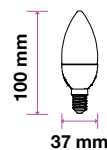

LED THERMOPLASTIC BULBS-CANDLE-E27

Voltage/Frequency	AC:220-240V,50Hz
Life Span	30,000 hr
PF	>0.5
CRI	>80

SKU	Model	Watts	Lumens	EQ .Watts	Base	Shape	Size	Box Qty
858 | 3000K WARM WHITE	VT-289	5.5W	470	40w	E27	Candle	Ø37x100mm	200