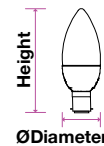

LED THERMOPLASTIC BULBS-CANDLE-B15

Voltage/Frequency	AC:220-240V,50Hz
Life Span	30,000 hr
PF	>0.5
CRI	>80

SKU	Model	Watts	Lumens	EQ .Watts	Base	Shape	Size	Box Qty
860 | 3000K WARM WHITE	VT-299	5.5W	470	40w	B15	Candle	Ø37x100mm	200
21860 | 3000K WARM WHITE	VT-299-N	5.5W	470	40w	B15	Candle	Ø37x100mm	200
861 | 3000K WARM WHITE	VT-299D	5.5W Dimmable	470	40w	B15	Candle	Ø37x100mm	200
21861 | 3000K WARM WHITE	VT-299D-N	5.5W Dimmable	470	40w	B15	Candle	Ø36.5x100mm	200