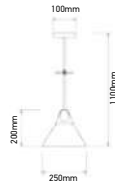

MODERN WOODEN TOP WHITE

SKU	Model	Material:	Aluminium+Wood
3756	VT-7425-WH	Holder:	E27
		Dimension:	250x200x1100mm
		Box Qty:	8