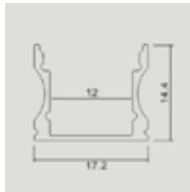

MOUNTING KIT

Model	SKU	Size(mm)	Color	Box Qty
VT-8110-M	3354	2000x17.2x14.4	Silver	120
VT-8110-W	3366	2000x17.2x14.4	White	120