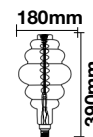

Voltage/Frequency	AC:220-240V,50Hz
Beam Angle	340°
PF	>0.5
CRI	>80