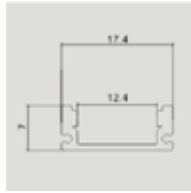

Model	SKU	Size(mm)	Color	Box Qty
VT-8157	10321	2000x17.4x7	Silver	100