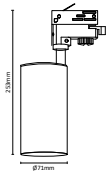

NEW COB 4 LINE TRACK LIGHTS

AC:220-240V, 50Hz Input Voltage
35° Beam Angle
>90 CRI
ABS+Aluminium Body
20,000 hr lifespan

SKU	Model	Watts	Lumens	Size(mm)	Box Qty
8142 - 3IN1	VT-47030-W	30W	2900	253x71x71	20
8843 - 3IN1	VT-47050-W	40W	3150	293x80x80