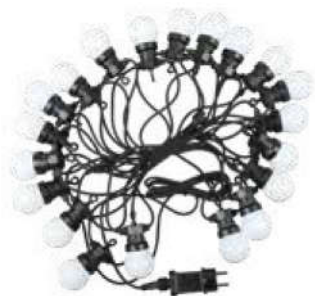

LED STRING LIGHT-10M

- 10 Meter Long String
- 0.5 watts per Bulb
- 20 Bulbs with 0.5 Meter Distance
- IP rating IP44

SKU	Model	Watts	Size	Box Qty
7440 - 6000K WHITE	VT-71020	10W	10M	10
7439 - 3000K WARM WHITE				
7438 - RGB+YELLOW				
217439 - 3000K WARM WHITE	VT-71020-N	10W	10M	5
217440 - 6000K WHITE