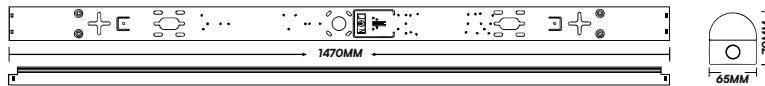

NEW LED BATTEN FITTINGS - 5 FEET

SKU	Model	Watts	Lumens	Box Qty
7015 | 3IN1	VT-4005	30W 40W 50W	3000K - 3750 lm | 4000K - 4200 lm | 6500K - 4050 lm 3000K - 4800 lm | 4000K - 5600 lm | 6500K - 5000 lm 3000K - 5750 lm | 4000K - 6750 lm | 6500K - 6000 lm	6 pcs
7016 | 3IN1	VT-4005S (Sensor)	30W 40W 50W	3000K - 3750 lm | 4000K - 4200 lm | 6500K - 4050 lm 3000K - 4800 lm | 4000K - 5600 lm | 6500K - 5000 lm 3000K - 5750 lm | 4000K - 6750 lm | 6500K - 6000 lm	6 pcs
7017 | 3IN1	VT-4005E (Emergency Battery)	30W 40W 50W	3000K - 3750 lm | 4000K - 4200 lm | 6500K - 4050 lm 3000K - 4800 lm | 4000K - 5600 lm | 6500K - 5000 lm 3000K - 5750 lm | 4000K - 6750 lm | 6500K - 6000 lm	6 pcs
7018 | 3IN1	VT-4005SE (Sensor+Emergency Battery)	30W 40W 50W	3000K - 3750 lm | 4000K - 4200 lm | 6500K - 4050 lm 3000K - 4800 lm | 4000K - 5600 lm | 6500K - 5000 lm 3000K - 5750 lm | 4000K - 6750 lm | 6500K - 6000 lm	6 pcs