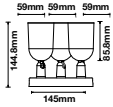

CEILING/WALL FITTING-GU10

Model No: VT-899
SKU: 7982
Base: 3XGU10
Material: PC
Color: White
Size(mm): 145x144.8
Cutting Size: NA
Box Qty: 20