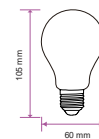

LED 3D FILAMENT BULBS A60

Voltage/Frequency	AC:220-240V,50/60Hz
Beam Angle	300°
PF	>0.45
CRI	>80

SKU	Model	Watts	Lumens	EQ .Watts	Base	Shape	Size(mm)	Box Qty
212704 - 3000K WARM WHITE	VT-2203-N	3W	20	NA	E27	A60	Ø64x145	100