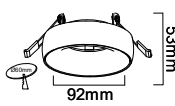

RECESSED FITTING GU10

Model No: VT-934-B
SKU: 6659
Base: GU10
Material: PC
Color: Black
Size(mm): 102x42
Cutting Size: 85
Box Qty: 50

RECESSED FITTING GU10

Model No: VT-980-B
SKU: 6696
Base: GU10
Material: Aluminum
Color: Black+black
Size(mm): 32.5x23.5x50
Cutting Size: 61
Box Qty: 50

RECESSED FITTING GU10

Model No: VT-974-W
SKU: 6682
Base: GU10
Material: Aluminum
Color: White
Size(mm): 42.5x17.5x35
Cutting Size: 61
Box Qty: 50

RECESSED FITTING GU10

Model No: VT-980-GB
SKU: 6697
Base: GU10
Material: Aluminum
Color: Golden+Black
Size(mm): 32.5x23.5x50
Cutting Size: 61
Box Qty: 50

RECESSED FITTING GU10

Model No: VT-974-B
SKU: 6683
Base: GU10
Material: Aluminum
Color: Black
Size(mm): 42.5x17.5x35
Cutting Size: 61
Box Qty: 50

CONCRETE WALL FITTING

Model No: VT-891D
SKU: 8690
Base: G9
Material: Concrete
Color: Dark Grey
Size(mm): 150x130x130
Cutting Size: N/A
Box Qty: 12

RECESSED FITTING GU10

Model No: VT-980-WB
SKU: 6694
Base: GU10
Material: Aluminum
Color: White+black
Size(mm): 32.5x23.5x50
Cutting Size: 61
Box Qty: 50

CONCRETE WALL FITTING

Model No: VT-891L
SKU: 8691
Base: G9
Material: Concrete
Color: Light Grey
Size(mm): 150x130x130
Cutting Size: N/A
Box Qty: 12

RECESSED FITTING GU10

Model No: VT-980-BW
SKU: 6695
Base: GU10
Material: Aluminum
Color: Black+white
Size(mm): 32.5x23.5x50
Cutting Size: 61
Box Qty: 50

CONCRETE WALL FITTING

Model No: VT-892D
SKU: 8692
Base: G9
Material: Concrete
Color: Dark Grey
Size(mm): 120x100x120
Cutting Size: N/A
Box Qty: 12