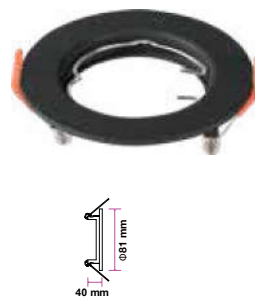

RECESSED FITTING GU10

Model No: VT-929-B
SKU: 6641
Base: GU10
Material: PC
Color: Black
Size(mm): 81x40
Cutting Size: 63
Box Qty: 50