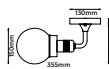

WALL LAMP

SKU	Model	Box Qty
8970	VT-720BW	8

- IP Rating: IP65
- Holder Type: E27
- Max Watts: 60W
- Globe: Clear ø150mm (PMMA)
- Bulb Holder: Brushed Brown Bronze ø49mm (Aluminium)
- Cable: Black (H05RN-F-3×0.75mm²)
- Wall Lamp Arm: Black ø14mm (Galvanized Iron)
- Wall Mount: Black ø130mm (Galvanized Iron)

WALL LAMP