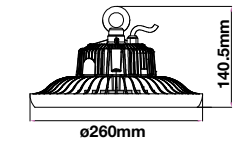

LED HIGHBAYS

- 100° Beam Angle
- 50,000 hr lifespan
- On/Off cycle: >25000
- Instant start: 0-100% in <1s
- AC:220-240V,50Hz
- Die cast Aluminium
- PF: >0.9
- CRI:>80

SKU	Model	Watts	Lumens	Box Qty	Size
563 | 6400K WHITE	VT-9-101	100W	12000	4 pcs	ø280x165mm

LED HIGHBAYS

- 120° Beam Angle
- 50,000 hr lifespan
- On/Off cycle: >25000
- Instant start: 0-100% in <1s
- AC:120-240V, 50/60Hz
- Die cast Aluminium
- PF: >0.9
- CRI:>80

SKU	Model	Watts	Lumens	Box Qty	Size
20063 | 4000K DAY WHITE 20064 | 5000K WHITE	VT-9-114	100W	12000	1 pcs	ø260x140.5mm

NEW

LED HIGHBAYS

- 90° Beam Angle
- 25,000 hr lifespan
- On/Off Cycle >15000
- SMD-Samsung Chip
- AC:175-265V, 50/60Hz
- Aluminium Body Type:
- PF: >0.9
- CRI:>80

SKU	Model	Watts	Lumens	Box Qty	Size
20477 | 6500K WHITE	VT-9-153	150W	16000	1 pcs	260x195mm