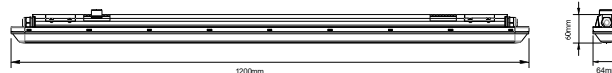

SKU	Model	Watts	Lumens	Size(mm)	Box Qty
10213 - 4000K DAY WHITE 10215 - 6500K WHITE	VT-1253S	36W With microwave sensor	4320	1200x64x60	12
10221 - 4000K DAY WHITE 10220 - 6500K WHITE	VT-1253	36W	4320	1200x64x60	12
10223 - 4000K DAY WHITE 10222 - 6500K WHITE	VT-1254	48W	5760	1500x64x60	12