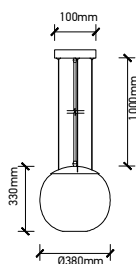

DESIGNER GLASS GUN GREY

SKU	Model	Material:	Glass
3888	VT-7380	Holder:	E27
		Dimension:	Ø380x330x1000mm
		Box Qty:	4