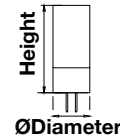

Voltage/Frequency	DC:12V
Life Span	30,000 hr
PF	>0.5
CRI	>81