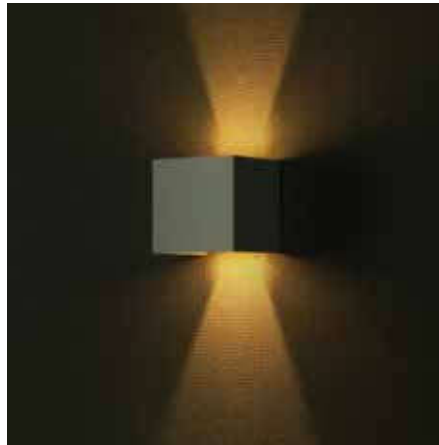

LED UP-DOWN WALL LIGHTS

AC:220-240V,50/60Hz  
 Adjustable 5°-120° Beam Angle  
 >0.45 PF  
 >80 CRI  
 Aluminium Body  
 IP65 IP Rating

| SKU   | Model      | Watts | Lumens | Unit Color | Size(mm)    | Box Qty |
|---|------------|-------|--------|------------|-------------|---------|
| 7088 - 4000K DAY WHITE                                | VT-759-W   | 6W    | 660    | White      | 100x100x100 | 20      |
| 217079 - 3000K WARM WHITE<br>217088 - 4000K DAY WHITE | VT-759-W-N | 5W    | 700    | White      | 100x100x100 | 20      |
| 7078 - 3000K WARM WHITE                               | VT-759-B   | 6W    | 660    | Black      | 100x100x100 | 20      |
| 217078 - 3000K WARM WHITE<br>217087 - 4000K DAY WHITE | VT-759-B-N | 5W    | 700    | Black      | 100x100x100 | 20      |
| 217080 - 3000K WARM WHITE<br>217089 - 4000K DAY WHITE | VT-759-G-N | 5W    | 700    | Grey       | 100x100x100 | 20      |