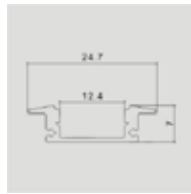

Model	SKU	Size(mm)	Color	Box Qty
VT-8106	2875	2000x24.7x7	Black	box