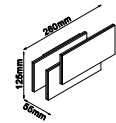

SKU	Model	Watts	Lumens	Unit Color	Size(mm)	Box Qty
218202 - 3000K WARM WHITE	VT-712-W-N	11W	1368	White	260x125x55	20
218204 - 3000K WARM WHITE	VT-712-B-N	11W	1368	Black	260x125x55	20