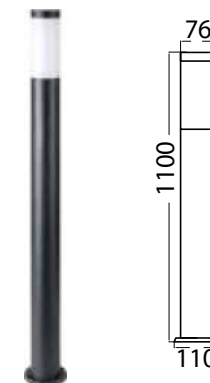

BOLLARD LAMPS

SKU	Model	Box Qty
8963	VT-838-G110	6
Material: Stainless Steel+PC Diffuser		
Max.Watts: 60W		
Holder: E27		
IP Rating: IP44		
Dimension: 76x110x1100mm