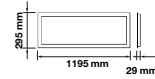

SKU	Model	Watts	Lumens	Size(mm)	Box Qty
6624 - 3000K WARM WHITE 6626 - 6500K WHITE	VT-6147	40w	4000	1195x295x29	6
216625 - 4000K DAY WHITE 216626 - 6500K WHITE	VT-6147-N	40w 6 pcs pack	4400	1195x295x30	6