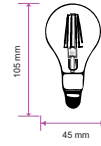

HIGH LUMEN FILAMENT BULBS-P45-E14

Voltage/Frequency	AC:220-240V,50Hz
Beam Angle	300°
PF	>0.5
CRI	>80