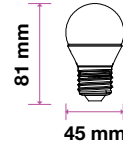

HIGH LUMEN BULBS-G45-E27

Voltage/Frequency	AC:220-240V,50Hz
Life Span	30,000 hr
PF	>0.4
CRI	>80

SKU	Model	Watts	Lumens	EQ .Watts	Base	Shape	Size	Box Qty
262 | 4000K DAY WHITE	VT-245	4.5W	470	40w	E27	G45	Ø45x81mm	200