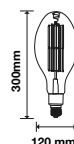

LED FILAMENT GLASS BULB-E27

Voltage/Frequency	AC:220-240V, 50Hz
Life Span	20,000 hr
PF	>0.6
CRI	>80