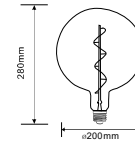

**LED SMOKY SPIRAL FILAMENT
G200 BULBS E27**

Voltage/Frequency	AC:220-240V,50Hz
Beam Angle	300°
PF	>0.5
CRI	>80