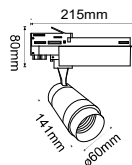

SMART COB TRACK LIGHTS

AC:220-240V,50/60Hz Input Voltage

18°-48° Beam Angle

>0.5 PF

>80 CRI

Aluminium Body

30,000 hr lifespan