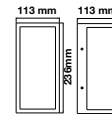

BOLLARD LAMPS WITH SENSOR AND SOCKET

2 EU PLUG SOCKETS
PIR MOTION SENSOR

SKU v	Model	Box Qty
8976	VT-838-GS60	6
Material:	Stainless Steel+PC Diffuser	
Max.Watts:	60W	
Detection Angle:	100°	
Detection Range:	2-8M	
Ambient Light:	2-200Lux	
Time Delay:	5sec to 5min	
Holder:	E27	
IP Rating:	IP44	
Dimension:	76x110x600mm	

BOLLARD LAMPS WITH SENSOR AND SOCKET

2 EU PLUG SOCKETS
PIR MOTION SENSOR

SKU v	Model	Box Qty
8977	VT-838-SS60	6
Material:	Stainless Steel+PC Diffuser	
Max.Watts:	60W	
Detection Angle:	100°	
Detection Range:	2-8M	
Ambient Light:	2-200Lux	
Time Delay:	5sec to 5min	
Holder:	E27	
IP Rating:	IP44	
Dimension:	76x110x600mm	

NEW WALL LAMPS E14

SKU	Model
10561	VT-1190
Material:	Iron
Max.Watts:	30W
Holder:	E14
IP Rating:	IP65
Dimension:	200x168x350mm

IP65 RATING

WALL LAMP

SKU	Model	Box Qty
8517	VT-837-B	10
Material:	Aluminium+Clear Glass	
Max.Watts:	60W	
Holder:	E27	
IP Rating:	IP44	
Dimension:	113x236x113mm	

WALL LAMP

SKU	Model	Box Qty
7513	VT-7670	12
Material:	Stainless Steel+PC	
Max.Watts:	14W	
Holder:	E27	
IP Rating:	IP44	
Dimension:	250x90x100mm	

WALL LAMP

SKU	Model	Box Qty
7077	VT-754-MW	10
Material:	Aluminium+Glass	
Max.Watts:	60W	
Holder:	E27	
IP Rating:	IP44	
Dimension:	245x180x93mm	

WALL LAMP

SKU	Model	Box Qty
8628	VT-835	6
Material:	Stainless Steel+PC	
Max.Watts:	40W	
Holder:	E27	
IP Rating:	IP44	
Dimension:	148x165x245mm	

WALL LAMP

SKU	Model	Box Qty
10422	VT-1158	20
Material:	Aluminium+Iron+Glass	
Max.Watts:	60W	
Holder:	E27	
IP Rating:	IP44	
Dimension:	250x305x340mm