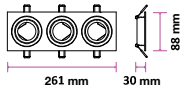

NEW RECESSED FITTING GU10

Model No: VT-439
SKU: 10298
Base: 2xGU10
Material: Iron+PC
Color: White+White
Size(mm): 175x88x30
Cutting Size: 160x75
Box Qty: 50

RECESSED FITTING GU10

Model No: VT-11014
SKU: 6776
Base: GU10
Material: Plaster
Color: White
Size(mm): 220x80x50
Cutting Size: 225x85
Box Qty: 6

NEW RECESSED FITTING GU10

Model No: VT-441
SKU: 10299
Base: 3xGU10
Material: Iron+PC
Color: White+White
Size(mm): 261x88x30
Cutting Size: 245x75
Box Qty: 50

RECESSED FITTING GU10

Model No: VT-11002
SKU: 6762
Base: GU10
Material: Plaster
Color: White
Size(mm): 190x100x40
Cutting Size: 195x105
Box Qty: 12

NEW RECESSED FITTING GU10

Model No: VT-442
SKU: 23003
Base: 4xGU10
Material: Iron+PC
Color: White+White
Size(mm): 175x175x30
Cutting Size: 165x160
Box Qty: 20

RECESSED FITTING GU10

Model No: VT-11012
SKU: 6763
Base: GU10
Material: Plaster
Color: White
Size(mm): 190x100x40
Cutting Size: 195x105
Box Qty: 12

RECESSED FITTING GU10

Model No: VT-11001
SKU: 6761
Base: GU10
Material: Plaster
Color: White
Size(mm): 80x80x50
Cutting Size: 85x85
Box Qty: 30

RECESSED FITTING GU10

Model No: VT-11003
SKU: 6764
Base: GU10
Material: Plaster
Color: White
Size(mm): 280x100x40
Cutting Size: 285x105
Box Qty: 6

RECESSED FITTING GU10

Model No: VT-11011
SKU: 6775
Base: GU10
Material: Plaster
Color: White
Size(mm): 150x80x50
Cutting Size: 155x85
Box Qty: 12

RECESSED FITTING GU10

Model No: VT-11013
SKU: 6765
Base: GU10
Material: Plaster
Color: White
Size(mm): 280x100x40
Cutting Size: 285x105
Box Qty: 6