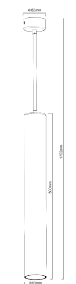

PENDANT BLACK-GU10-50CM

Model No: VT-976-50CM
SKU: 6687
Base: GU10
Material: Aluminum
Color: Black
Size(mm): 42x35x54.5
Cutting Size: NA
Box Qty: 20