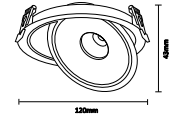

SKU	Model	Watts	Lumens	Size(mm)	Cutting Size(mm)	Box Qty
10578 - 3IN1	VT-2512-B	12W	785	Ø120x43	Ø105	20
10580 - 3IN1	VT-2520-B	20W	1408	Ø165x50	Ø150	20
10582 - 3IN1	VT-2532-B	28W	2500	Ø200x58	Ø180	10