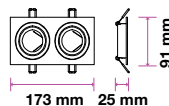

RECESSED FITTING GU10

Model No: VT-782RD-B
SKU: 8936
Base: 1XGU10
Material: Aluminium
Color: Black
Size(mm): Ø91x25
Cutting Size: Ø75
Box Qty: 100

RECESSED FITTING-SQUARE-GU10

Model No: VT-783SQ-AB
SKU: 3608
Base: GU10
Material: Aluminium
Color: Aluminium Brush
Size(mm): 173x91x25
Cutting Size: 155x75
Box Qty: 50

RECESSED FITTING GU10

Model No: VT-782SQ-B
SKU: 8937
Base: 1XGU10
Material: Aluminium
Color: Black
Size(mm): 91x91x25
Cutting Size: 75x75
Box Qty: 100

RECESSED FITTING-SQUARE-GU10

Model No: VT-784SQ-WH
SKU: 3609
Base: 3XGU10
Material: Aluminium
Color: White
Size(mm): 255x91x25
Cutting Size: 235x75
Box Qty: 50

RECESSED FITTING-SQUARE-GU10

Model No: VT-782SQ-WH
SKU: 3605
Base: 1XGU10
Material: Aluminium
Color: White
Size(mm): 91x91x25
Cutting Size: 75x75
Box Qty: 100

RECESSED FITTING-SQUARE-GU10

Model No: VT-784SQ-AB
SKU: 3610
Base: 3XGU10
Material: Aluminium
Color: Aluminium Brush
Size(mm): 255x91x25
Cutting Size: 235x75
Box Qty: 50

RECESSED FITTING-SQUARE-GU10

Model No: VT-782SQ-AB
SKU: 3606
Base: 1XGU10
Material: Aluminium
Color: Aluminium Brush
Size(mm): 91x91x25
Cutting Size: 75x75
Box Qty: 100

RECESSED FITTING-ROUND-GU10

Model No: VT-7227RD-WH
SKU: 3469
Base: GU10
Material: Ferrum
Color: White
Size(mm): Ø99x30.8
Cutting Size: Ø74
Box Qty: 100

RECESSED FITTING-SQUARE-GU10

Model No: VT-783SQ-WH
SKU: 3607
Base: 2XGU10
Material: Aluminium
Color: White
Size(mm): 173x91x25
Cutting Size: 155x75
Box Qty: 50

RECESSED FITTING-ROUND-GU10

Model No: VT-7227RD-SN
SKU: 3470
Base: GU10
Material: Ferrum
Color: Satin Nickel
Size(mm): Ø99x30.8
Cutting Size: Ø74
Box Qty: 100