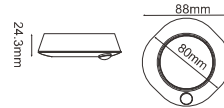

SKU	Model	Watts	Lumens	Box Qty
813 | 4000K DAY WHITE	VT-80	1.5W	80	50 pcs