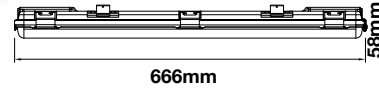

SKU	Model	Watts	Lumens	Size(mm)	Box Qty
6463 - 4000K DAY WHITE 6464 - 6400K WHITE	VT-6028	10w Single Tube	850	666x68x58	16
6465 - 4000K DAY WHITE 6466 - 6400K WHITE	VT-6029	20W Double Tube	1700	666x96x58	12
6459 - 4000K DAY WHITE 6460 - 6400K WHITE	VT-12028	18w Single Tube	1700	1276x68x58	16
6461 - 4000K DAY WHITE 6462 - 6400K WHITE	VT-15028	22w Single Tube	2000	1576x68x58	16
6387 - 4000K DAY WHITE 6399 - 6400K WHITE	VT-12023	36w Double Tube	3400	1290x116x66	10
6388 - 4000K DAY WHITE 6400 - 6400K WHITE	VT-15022	44w Double Tube	4000	1590x116x66	10