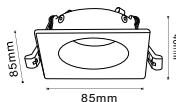

RECESSED FITTING GU10

Model No: VT-931-WRG
SKU: 6649
Base: GU10
Material: PC
Color: White+Rose Gold
Size(mm): 85x40
Cutting Size: 72
Box Qty: 50

RECESSED FITTING GU10

Model No: VT-932-WG
SKU: 6654
Base: GU10
Material: PC
Color: White+Gold
Size(mm): 85x85x40
Cutting Size: 72
Box Qty: 50

RECESSED FITTING GU10

Model No: VT-932-W
SKU: 6650
Base: GU10
Material: PC
Color: White+White
Size(mm): 85x85x40
Cutting Size: 72
Box Qty: 50

RECESSED FITTING GU10

Model No: VT-932-WRG
SKU: 6655
Base: GU10
Material: PC
Color: White+Rose Gold
Size(mm): 85x85x40
Cutting Size: 72
Box Qty: 50

RECESSED FITTING GU10

Model No: VT-932-WB
SKU: 6651
Base: GU10
Material: PC
Color: White+Black
Size(mm): 85x85x40
Cutting Size: 72
Box Qty: 50

RECESSED FITTING GU10

Model No: VT-933-W
SKU: 6656
Base: GU10
Material: PC
Color: White
Size(mm): 102x102x42
Cutting Size: 95x95
Box Qty: 50

RECESSED FITTING GU10

Model No: VT-932-B
SKU: 6652
Base: GU10
Material: PC
Color: Black+Black
Size(mm): 85x85x40
Cutting Size: 72
Box Qty: 50

RECESSED FITTING GU10

Model No: VT-933-B
SKU: 6657
Base: GU10
Material: PC
Color: Black
Size(mm): 102x102x42
Cutting Size: 95x95
Box Qty: 50

RECESSED FITTING GU10

Model No: VT-932-WC
SKU: 6653
Base: GU10
Material: PC
Color: White+Chrome
Size(mm): 85x85x40
Cutting Size: 72
Box Qty: 50

RECESSED FITTING GU10

Model No: VT-934-W
SKU: 6658
Base: GU10
Material: PC
Color: White
Size(mm): 102x42
Cutting Size: 85
Box Qty: 50