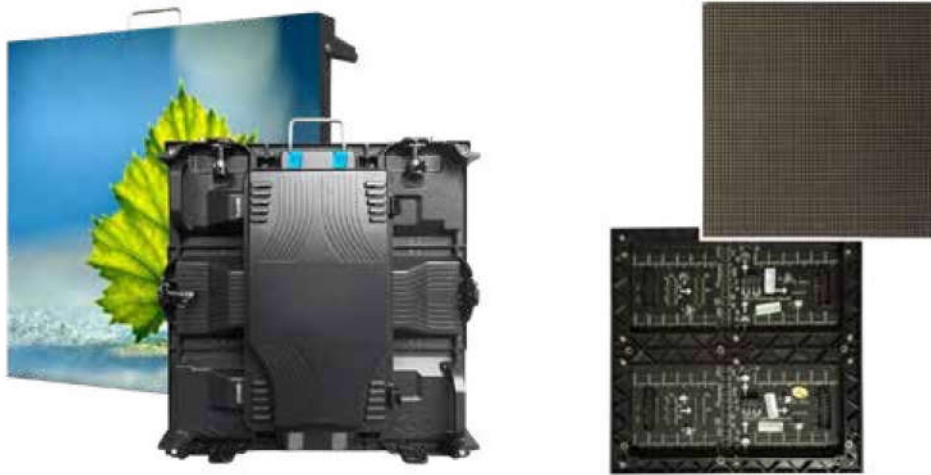

P3 INDOOR LED DISPLAY SCREEN

SKU	Box Qty
11109	6

Pixel pitch	3mm	Brightness	≥1100 CD/M2
Panel size	L192xH192xT13mm	Working environment temperature	-10 to +40°C
Physical density	111111/M2	Working environment humidity	10%~70% RH
Pixel configuration	1,1,1(R,G,B)	Display working voltage	AC46~4HZ,220V±15%/110V±15%
Driving method	1/16 Constant current	Color temperature	8500K-11500K
LED Chip Type	SMD2121	Gray scale/color	≥16.7M color
Display resolution	4096(64x64)dots	Input signal	RF\ S-Video\ RGB etc
Module weight	0.35Kg	Control system	PCTV nonlinearity card, DVI Display card, Linsn control system
Module port	HUB75-B	Mean free error time	>5000-hour
Module working voltage	5VDC	hour lifespan	100000-hour
Power	30W	Steel box weight	40 Kg/M2
Viewing angle	120 Degrees	Steel box size	L576Xh768x80mm
Option distance	3-45M		
Driving device	5020		
Every square meter module	27.13 PCS		
Maximum power	1000 W/M2		
Frame Frequency	60Hz		
Refresh frequency	400-800 Hz/S