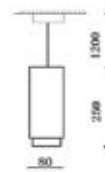

PENDANT WHITE-ROSE GOLD BOTTOM

Model No: VT-864-G
SKU: 3111
Base: GU10
Material: Gypsum with metal
Color: White+Matt Rose Gold
Size(mm): ø80x250
Cutting Size: N/A
Box Qty: 9