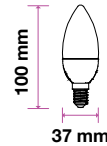

HIGH LUMEN BULBS-CANDLE-E14

Voltage/Frequency	AC:220-240V,50Hz
Life Span	30,000 hr
PF	>0.4
CRI	>80

SKU	Model	Watts	Lumens	EQ .Watts	Base	Shape	Size	Box Qty
259 | 4000K DAY WHITE	VT-255	4.5W	470	40w	E14	Candle	Ø37x100mm	200