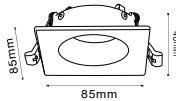

RECESSED FITTING GU10

Model No: VT-931-WRG
SKU: 6649
Base: GU10
Material: PC
Color: White+Rose Gold
Size(mm): 85x40
Cutting Size: 72
Box Qty: 50

RECESSED FITTING GU10

Model No: VT-932-WG
SKU: 6654
Base: GU10
Material: PC
Color: White+Gold
Size(mm): 85x85x40
Cutting Size: 72
Box Qty: 50

RECESSED FITTING GU10

Model No: VT-932-W
SKU: 6650
Base: GU10
Material: PC
Color: White+White
Size(mm): 85x85x40
Cutting Size: 72
Box Qty: 50

RECESSED FITTING GU10

Model No: VT-932-WRG
SKU: 6655
Base: GU10
Material: PC
Color: White+Rose Gold
Size(mm): 85x85x40
Cutting Size: 72
Box Qty: 50

RECESSED FITTING GU10

Model No: VT-932-WB
SKU: 6651
Base: GU10
Material: PC
Color: White+Black
Size(mm): 85x85x40
Cutting Size: 72
Box Qty: 50

RECESSED FITTING GU10

Model No: VT-933-W
SKU: 6656
Base: GU10
Material: PC
Color: White
Size(mm): 102x102x42
Cutting Size: 95x95
Box Qty: 50

RECESSED FITTING GU10

Model No: VT-932-B
SKU: 6652
Base: GU10
Material: PC
Color: Black+Black
Size(mm): 85x85x40
Cutting Size: 72
Box Qty: 50

RECESSED FITTING GU10

Model No: VT-933-B
SKU: 6657
Base: GU10
Material: PC
Color: Black
Size(mm): 102x102x42
Cutting Size: 95x95
Box Qty: 50

RECESSED FITTING GU10

Model No: VT-932-WC
SKU: 6653
Base: GU10
Material: PC
Color: White+Chrome
Size(mm): 85x85x40
Cutting Size: 72
Box Qty: 50

RECESSED FITTING GU10

Model No: VT-934-W
SKU: 6658
Base: GU10
Material: PC
Color: White
Size(mm): 102x42
Cutting Size: 85
Box Qty: 50