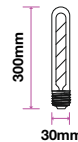

AMBER COVER -FILAMENTS-T30-E27

Voltage/Frequency	AC:220-240V,50/60Hz
Beam Angle	300°
PF	>0.5
CRI	>80

SKU	Model	Watts	Lumens	EQ .Watts	Base	Shape	Size(mm)	Box Qty
217142 - 2200K WARM WHITE	VT-2005-N	5W	500	45W	E27	T30	Ø30x300	100