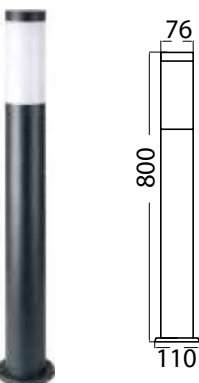

BOLLARD LAMPS

SKU	Model	Box Qty
8961	VT-838-G80	6
Material: Stainless Steel+PC Diffuser		
Max.Watts: 60W		
Holder: E27		
IP Rating: IP44		
Dimension: 76x110x800mm