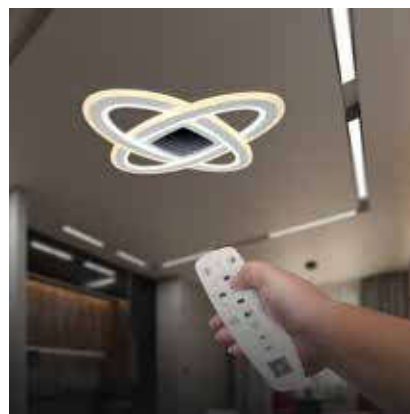

NEW SMART DECORATIVE CEILING LAMP-3IN1-REMOTE CONTROL

AC:220-240V,50Hz

>80 CRI

20,000 hr lifespan

IP20 Rating

SKU	Model	Watts	Lumens	Size(mm)	Unit Color	Box Qty
15360 - 3IN1	VT-7962	130W	13600	620x620	White	5