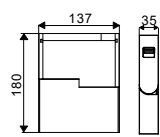

SKU	Model	Watts	Lumens	Size(mm)	Box Qty
7962 | 3000K WARM WHITE 7963 | 4000K DAY WHITE	VT-4210	10W	700	137x35x180mm	16