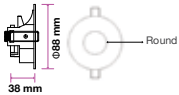

RECESSED FITTING-ROUND-GU10

Model No: VT-785
SKU: 3611
Base: GU10
Material: Aluminium
Color: White
Size(mm): 88x38
Cutting Size: Ø75
Box Qty: 100