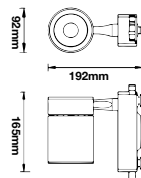

COB 4 LINE TRACK LIGHTS