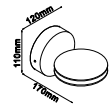

SKU	Model	Watts	Lumens	Unit Color	Size(mm)	Box Qty
8217 - 3000K WARM WHITE 8218 - 4000K DAY WHITE	VT-707-W	7W	770	White	110x120x170	20
8219 - 3000K WARM WHITE 8220 - 4000K DAY WHITE	VT-707-B	7W	770	Black	110x120x170	20