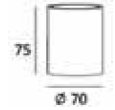

FITTING-ROUND-GU10

Model No: VT-727RD
SKU: 3665
Base: GU10
Material: Gypsum
Color: White
Size(mm): Ø70x75
Cutting Size: N/A
Box Qty: 36