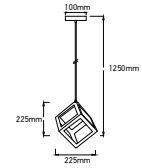

GEOMETRIC SERIES BLACK CANOPY

SKU	Model	Material:	Metal
3834	VT-7161-MB	Holder:	E27
		Dimension:	225x225x1250mm
		Box Qty:	8