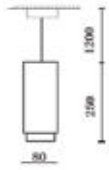

PENDANT METAL-GUN BLACK BOTTOM

Model No: VT-864-GB
SKU: 3112
Base: GU10
Material: Gypsum with metal
Color: White+Gun Black
Size(mm): ø80x250
Cutting Size: N/A
Box Qty: 9