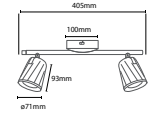

SKU	Model	Watts	Lumens	Unit Color	Size(mm)	Box Qty
8256 - 4000K DAY WHITE	VT-812-W	12W	960	White	405x100x93	12
218254 - 3000K WARM WHITE 218256 - 4000K DAY WHITE	VT-812-W-N	10W	1160	White	405x100x93	12
8255 - 3000K WARM WHITE 8257 - 4000K DAY WHITE	VT-812-B	12W	960	Black	405x100x93	12
218255 - 3000K WARM WHITE 218257 - 4000K DAY WHITE	VT-812-B-N	10W	1160	Black	405x100x93	12