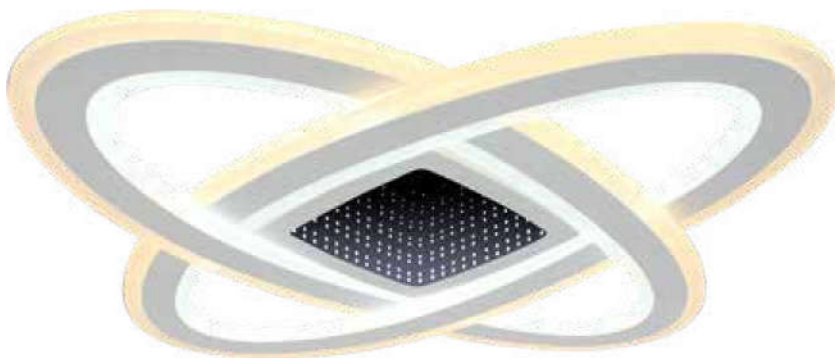

NEW SMART DECORATIVE CEILING LAMP-3IN1-REMOTE CONTROL

AC:220-240V,50Hz

>80 CRI

20,000 hr lifespan

IP20 Rating

SKU	Model	Watts	Lumens	Size(mm)	Unit Color	Box Qty
15360 - 3IN1	VT-7962	130W	13600	620x620	White	5