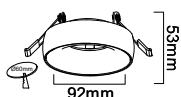

RECESSED FITTING GU10

Model No: VT-934-B
SKU: 6659
Base: GU10
Material: PC
Color: Black
Size(mm): 102x42
Cutting Size: 85
Box Qty: 50

RECESSED FITTING GU10

Model No: VT-980-B
SKU: 6696
Base: GU10
Material: Aluminum
Color: Black+black
Size(mm): 32.5x23.5x50
Cutting Size: 61
Box Qty: 50

RECESSED FITTING GU10

Model No: VT-974-W
SKU: 6682
Base: GU10
Material: Aluminum
Color: White
Size(mm): 42.5x17.5x35
Cutting Size: 61
Box Qty: 50

RECESSED FITTING GU10

Model No: VT-980-GB
SKU: 6697
Base: GU10
Material: Aluminum
Color: Golden+Black
Size(mm): 32.5x23.5x50
Cutting Size: 61
Box Qty: 50

RECESSED FITTING GU10

Model No: VT-974-B
SKU: 6683
Base: GU10
Material: Aluminum
Color: Black
Size(mm): 42.5x17.5x35
Cutting Size: 61
Box Qty: 50

CONCRETE WALL FITTING

Model No: VT-891D
SKU: 8690
Base: G9
Material: Concrete
Color: Dark Grey
Size(mm): 150x130x130
Cutting Size: N/A
Box Qty: 12

RECESSED FITTING GU10

Model No: VT-980-WB
SKU: 6694
Base: GU10
Material: Aluminum
Color: White+black
Size(mm): 32.5x23.5x50
Cutting Size: 61
Box Qty: 50

CONCRETE WALL FITTING

Model No: VT-891L
SKU: 8691
Base: G9
Material: Concrete
Color: Light Grey
Size(mm): 150x130x130
Cutting Size: N/A
Box Qty: 12

RECESSED FITTING GU10

Model No: VT-980-BW
SKU: 6695
Base: GU10
Material: Aluminum
Color: Black+white
Size(mm): 32.5x23.5x50
Cutting Size: 61
Box Qty: 50

CONCRETE WALL FITTING

Model No: VT-892D
SKU: 8692
Base: G9
Material: Concrete
Color: Dark Grey
Size(mm): 120x100x120
Cutting Size: N/A
Box Qty: 12