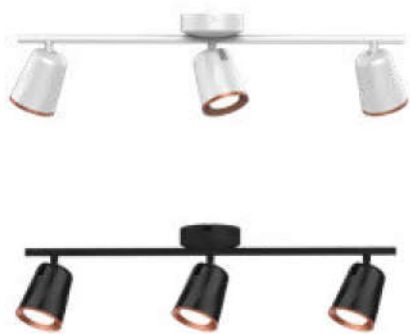

LED TRIPPLE HEAD WALL LIGHTS

AC:220-240V,50/60Hz

100° Beam Angle

>0.5 PF

>80 CRI

Plastic+Metal Body

IP20 IP Rating

SKU	Model	Watts	Lumens	Unit Color	Size(mm)	Box Qty
8258 - 3000K WARM WHITE 8260 - 4000K DAY WHITE	VT-818-W	18W	1440	White	605x100x93	12
218258 - 3000K WARM WHITE 218260 - 4000K DAY WHITE	VT-818-W-N	15W	1740	White	605x100x93	12
8259 - 3000K WARM WHITE 8261 - 4000K DAY WHITE	VT-818-B	18W	1440	Black	605x100x93	12
218259 - 3000K WARM WHITE 218261 - 4000K DAY WHITE	VT-818-B-N	15W	1740	Black	605x100x93	12