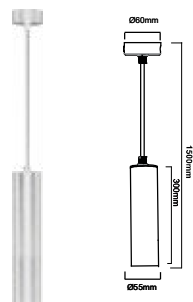

**NEW PENDANT WHITE-GU10-30CM**

Model No: VT-976-300-W  
SKU: 6779  
Base: GU10  
Material: Aluminium  
Color: White  
Size(mm): 60x300x1700  
Cutting Size: NA  
Box Qty: 20

NEW

PENDANT WHITE-GU10-50CM

Model No: VT-976-500-W  
SKU: 6780  
Base: GU10  
Material: Aluminium  
Color: White  
Size(mm): 60x500x1700  
Cutting Size: NA  
Box Qty: 20