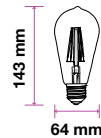

HIGH LUMEN FILAMENT BULBS-ST64-E27

Voltage/Frequency	AC:220-240V,50Hz
Beam Angle	300°
PF	>0.5
CRI	>80