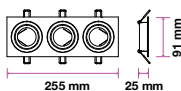

RECESSED FITTING GU10

Model No: VT-782RD-B
SKU: 8936
Base: 1XGU10
Material: Aluminium
Color: Black
Size(mm): Ø91x25
Cutting Size: Ø75
Box Qty: 100

RECESSED FITTING-SQUARE-GU10

Model No: VT-783SQ-AB
SKU: 3608
Base: GU10
Material: Aluminium
Color: Aluminium Brush
Size(mm): 173x91x25
Cutting Size: 155x75
Box Qty: 50

RECESSED FITTING GU10

Model No: VT-782SQ-B
SKU: 8937
Base: 1XGU10
Material: Aluminium
Color: Black
Size(mm): 91x91x25
Cutting Size: 75x75
Box Qty: 100

RECESSED FITTING-SQUARE-GU10

Model No: VT-784SQ-WH
SKU: 3609
Base: 3XGU10
Material: Aluminium
Color: White
Size(mm): 255x91x25
Cutting Size: 235x75
Box Qty: 50

RECESSED FITTING-SQUARE-GU10

Model No: VT-782SQ-WH
SKU: 3605
Base: 1XGU10
Material: Aluminium
Color: White
Size(mm): 91x91x25
Cutting Size: 75x75
Box Qty: 100

RECESSED FITTING-SQUARE-GU10

Model No: VT-784SQ-AB
SKU: 3610
Base: 3XGU10
Material: Aluminium
Color: Aluminium Brush
Size(mm): 255x91x25
Cutting Size: 235x75
Box Qty: 50

RECESSED FITTING-SQUARE-GU10

Model No: VT-782SQ-AB
SKU: 3606
Base: 1XGU10
Material: Aluminium
Color: Aluminium Brush
Size(mm): 91x91x25
Cutting Size: 75x75
Box Qty: 100

RECESSED FITTING-ROUND-GU10

Model No: VT-7227RD-WH
SKU: 3469
Base: GU10
Material: Ferrum
Color: White
Size(mm): Ø99x30.8
Cutting Size: Ø74
Box Qty: 100

RECESSED FITTING-SQUARE-GU10

Model No: VT-783SQ-WH
SKU: 3607
Base: 2XGU10
Material: Aluminium
Color: White
Size(mm): 173x91x25
Cutting Size: 155x75
Box Qty: 50

RECESSED FITTING-ROUND-GU10

Model No: VT-7227RD-SN
SKU: 3470
Base: GU10
Material: Ferrum
Color: Satin Nickel
Size(mm): Ø99x30.8
Cutting Size: Ø74
Box Qty: 100