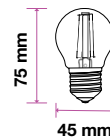

AMBER COVER -FILAMENT-G45-E27

Voltage/Frequency	AC:220-240V,50Hz
Beam Angle	300°
PF	>0.4
CRI	>80

SKU	Model	Watts	Lumens	EQ .Watts	Base	Shape	Size(mm)	Box Qty
217100 - 2200K WARM WHITE	VT-1957-N	4W	350	30W	E27	G45	Ø45x75	100