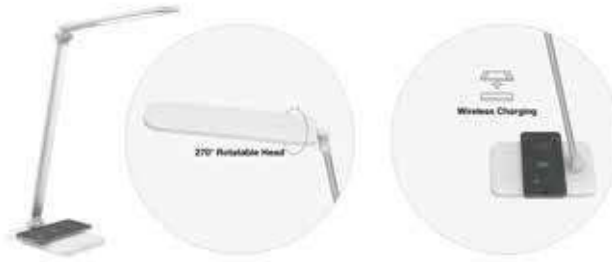

Watts:	16W
Lumens:	1000
Material:	ABS+Aluminium
Dimension:	240x396x180
Voltage:	AC:100-240V,50/60Hz
CRI:	>80
Box Qty:	12

LED TABLE LAMP WITH WIRELESS CHARGER

- Wireless Charging.
- 5 Levels of Brightness Dimming
- Watts as per led 0.2W.
- Rating Input DC:12V/1.5A
- 2s to reach full brightness
- 270 Degree Rotatable Head

SKU	Model	Unit Color
8519 - 3 IN 1	VT-1027	White
218519 - 3 IN 1	VT-1027-N	White