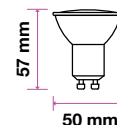

Voltage/Frequency	AC:200-240V,50/60Hz
PF	>0.5
CRI	>80

SKU	Model	Watts	Lumens	EQ .Watts	Base	Beam Angle	Size(mm)	Box Qty
8884 - 3000K WARM WHITE 8885 - 4000K DAY WHITE 8886 - 6400K WHITE	VT-4444	5W	400	35W	GU10	110°	120x99	20