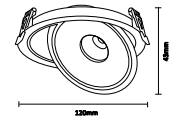

SKU	Model	Watts	Lumens	Size(mm)	Cutting Size(mm)	Box Qty
10579 - 3IN1	VT-2512-W	12W	785	Ø120x43	Ø105	20
10581 - 3IN1	VT-2520-W	20W	1408	Ø165x50	Ø150	20
10583 - 3IN1	VT-2532-W	28W	2500	Ø200x58	Ø180	10