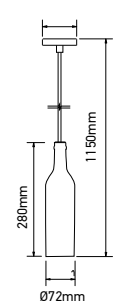

BROWN PENDANT HOLDER BOTTLE

SKU	Model	Material:	Glass
3776	VT-7558-BR	Holder:	E14
		Dimension:	72x280x1150mm
		Box Qty:	25