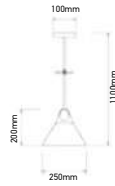

MODERN WOODEN TOP BLACK

SKU	Model	Material:	Aluminium+Wood
3757	VT-7425-B	Holder:	E27
		Dimension:	250x200x1100mm
		Box Qty:	8