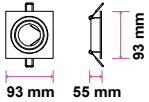

RECESSED FITTING GU10

Model No: VT-921-B
SKU: 6635
Base: GU10
Material: PC
Color: Black
Size(mm): 88x88x40
Cutting Size: 80
Box Qty: 50

RECESSED FITTING GU10

Model No: VT-931-W
SKU: 6644
Base: GU10
Material: PC
Color: White+White
Size(mm): 85x40
Cutting Size: 72
Box Qty: 50

RECESSED FITTING GU10

Model No: VT-927-W
SKU: 6638
Base: GU10
Material: PC
Color: White
Size(mm): 93x93x55
Cutting Size: 83x83
Box Qty: 50

RECESSED FITTING GU10

Model No: VT-931-WB
SKU: 6645
Base: GU10
Material: PC
Color: White+Black
Size(mm): 85x40
Cutting Size: 72
Box Qty: 50

RECESSED FITTING GU10

Model No: VT-927-B
SKU: 6639
Base: GU10
Material: PC
Color: Black
Size(mm): 93x93x55
Cutting Size: 83x83
Box Qty: 50

RECESSED FITTING GU10

Model No: VT-931-B
SKU: 6646
Base: GU10
Material: PC
Color: Black+Black
Size(mm): 85x40
Cutting Size: 72
Box Qty: 50

RECESSED FITTING GU10

Model No: VT-930-W
SKU: 6642
Base: GU10
Material: PC
Color: White
Size(mm): 81x81x40
Cutting Size: 63
Box Qty: 50

RECESSED FITTING GU10

Model No: VT-931-WC
SKU: 6647
Base: GU10
Material: PC
Color: White+Chrome
Size(mm): 85x40
Cutting Size: 72
Box Qty: 50

RECESSED FITTING GU10

Model No: VT-930-B
SKU: 6643
Base: GU10
Material: PC
Color: Black
Size(mm): 81x81x40
Cutting Size: 63
Box Qty: 50

RECESSED FITTING GU10

Model No: VT-931-WG
SKU: 6648
Base: GU10
Material: PC
Color: White+Gold
Size(mm): 85x40
Cutting Size: 72
Box Qty: 50