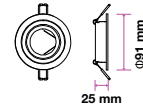

RECESSED FITTING-ROUND-GU10

Model No: VT-782RD-WH
SKU: 3599
Base: GU10
Material: Aluminium
Color: White
Size(mm): Ø91x25
Cutting Size: Ø75
Box Qty: 100