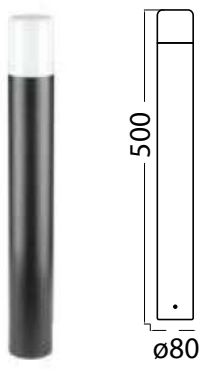

BOLLARD LAMPS GU10

SKU	Model	Box Qty
7567	VT-7617	4

Material: Aluminium+opal PC diffuser
Max.Watts: 35W
Holder: GU10
IP Rating: IP54
Dimension: 80x500mm