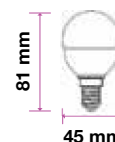

HIGH CRI BULBS

Our highest CRI rating yet – V-TAC’s new generation of CRI>95 spotlights & bulbs is a must have in commercial lighting. A CRI of 85 to 90 percent is considered good at color rendering, while a CRI of 90 percent or above is considered excellent. A CRI index of 90 or above should be used to achieve accurate color discrimination.

- Outstandingly engineered to show only the truest of colors
- Emphasize vivid colors to increase the appeal of any product to its consumers and contribute to purchasing decisions
- Recommended for restaurants, apparel shops, supermarkets, and other retail areas.

Witness the True to Life Colors

HIGH CRI BULBS-P45

Voltage/Frequency	AC:220-240V,50Hz
Beam Angle	180°
PF	>0.5
CRI	>95

SKU	Model	Watts	Lumens	EQ .Watts	Base	Shape	Size(mm)	Box Qty
7490 - 6400K WHITE	VT-2236	5.5W	470	40W	E14	P45	Ø45x81	200

HIGH CRI BULBS-CANDLE

Voltage/Frequency	AC:220-240V,50Hz
Beam Angle	200°
PF	>0.5
CRI	>95

SKU	Model	Watts	Lumens	EQ .Watts	Base	Shape	Size(mm)	Box Qty
7496 - 6400K WHITE	VT-2226	5.5W	470	40W	E14	Candle	Ø37x100	200