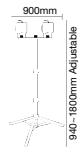

TRIPOD STAND-YELLOW

SKU	Model	Size(mm)	Box Qty
9104	VT-41150Y	900x940~1800	8