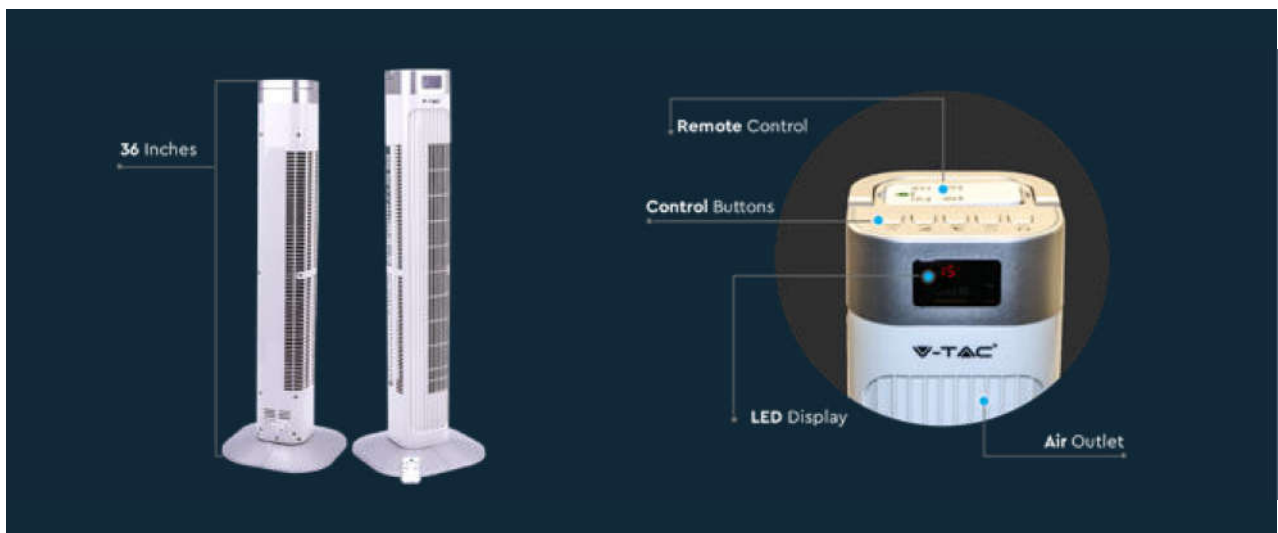

TOWER FAN

3 Wind Mode
NORMAL | NATURAL | SLEEP

- Voltage/Freq: AC:220-240V,50Hz
- Size(inches): 36
- Material: ABS
- Unit Color: White
- Speed: 3(Low-Med-High)
- Wind Mode: 3 (Normal-Natural-Sleep)
- Timer: 1-15hrs(Max)
- Power Cord Length: 1.8m
- Plug Type: EU
- IP Rating: IP20

SKU	Watts	Model	Box Qty
7900	55W	VT-5536	1