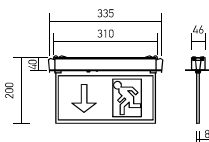

LED EXIT LIGHT-RECESSED

SKU	Model	Watts	Lumens	Box Qty
835 - 6000K WHITE	VT-522-S-12	2W	140	10