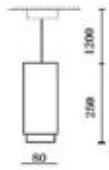

PENDANT METAL-MATT ROSE GOLD BOTTOM

Model No: VT-864-MR
SKU: 3130
Base: GU10
Material: Gypsum with metal
Color: Grey+Matt Rose Gold
Size(mm): ø80x250
Cutting Size: N/A
Box Qty: 9