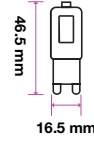

G9-LED CAPSULE LIGHT

Voltage/Frequency	AC:220-240V,50Hz
PF	>0.4
CRI	>80

SKU	Model	Watts	Lumens	EQ .Watts	Base	Beam Angle	Size(mm)	Box Qty
4466 - 3000K WARM WHITE 4467 - 4000K DAY WHITE 4468 - 6400K WHITE	VT-1946	2.5W	200	25W	G9	300°	16.5x46.5	400