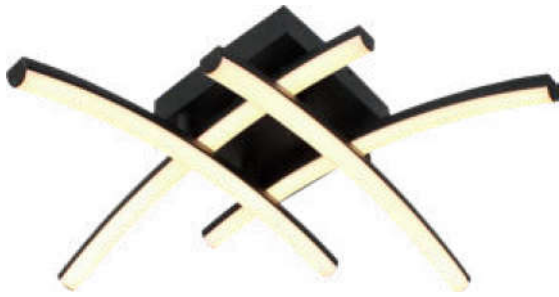

NEW DESIGNER SERIES SURFACE LIGHT

AC:220-240V,50/60Hz

>80 CRI

Aluminum+Steel+Silicone Body

20,000 hr lifespan

IP20 Rating

SKU	Model	Watts	Lumens	Size(mm)	Unit Color	Box Qty
7003 - 3000K WARM WHITE	VT-7790	24W	2500	125x445	Black	4