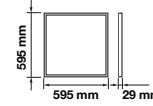

SKU	Model	Watts	Lumens	Size(mm)	Box Qty
638031 - 3000K WARM WHITE 638011 - 4000K DAY WHITE 638021 - 6500K WHITE	VT-6139	36W Single pack 110lm/w	3960	595x595x30	6
64511 - 4000K DAY WHITE	VT-6142-1	40w 6 pcs pack	3200	595x595x29	6
6451 - 4000K DAY WHITE	VT-6142	40w 6 pcs pack 100lm/w	4000	595x595x29	6
6453 - 4000K DAY WHITE 6454 - 6500K WHITE	VT-6170	70w 6 pcs pack	5950	595x595x29	6