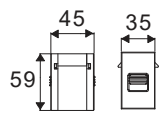

SKU	Model	Watts	Lumens	Size(mm)	Box Qty
7958 | 3000K WARM WHITE 7959 | 4000K DAY WHITE	VT-4141	1W	35	45x35x59mm	40