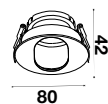

RECESSED FITTING ROUND-GU10

Model No: VT-873-WB
SKU: 3157
Base: GU10
Material: Aluminium+PC
Color: White+Black
Size(mm): 80x42
Cutting Size: 75
Box Qty: 50

RECESSED FITTING ROUND-GU10

Model No: VT-874-WB
SKU: 3161
Base: GU10
Material: Aluminium+PC
Color: White+Black
Size(mm): 80x42
Cutting Size: 75
Box Qty: 50

RECESSED FITTING ROUND-GU10

Model No: VT-873-WG
SKU: 3158
Base: GU10
Material: Aluminium+PC
Color: White+Gold
Size(mm): 80x42
Cutting Size: 75
Box Qty: 50

RECESSED FITTING ROUND-GU10

Model No: VT-874-WG
SKU: 3162
Base: GU10
Material: Aluminium+PC
Color: White+Gold
Size(mm): 80x42
Cutting Size: 75
Box Qty: 50

RECESSED FITTING ROUND-GU10

Model No: VT-873-WR
SKU: 3159
Base: GU10
Material: Aluminium+PC
Color: White+Rose Gold
Size(mm): 80x42
Cutting Size: 75
Box Qty: 50

RECESSED FITTING ROUND-GU10

Model No: VT-874-WR
SKU: 3163
Base: GU10
Material: Aluminium+PC
Color: White+Rose Gold
Size(mm): 80x42
Cutting Size: 75
Box Qty: 50

RECESSED FITTING ROUND-GU10

Model No: VT-873-WC
SKU: 3160
Base: GU10
Material: Aluminium+PC
Color: White+Chrome
Size(mm): 80x42
Cutting Size: 75
Box Qty: 50

RECESSED FITTING ROUND-GU10

Model No: VT-874-WC
SKU: 3164
Base: GU10
Material: Aluminium+PC
Color: White+Chrome
Size(mm): 80x42
Cutting Size: 75
Box Qty: 50

RECESSED FITTING ROUND-GU10

Model No: VT-874
SKU: 8596
Base: GU10
Material: Aluminium + PC
Color: Black+ Black Reflector
Size(mm): ø83x40.7
Cutting Size: ø75
Box Qty: 50

NEW RECESSED FITTING ROUND-GU10

Model No: VT-443-W
SKU: 10297
Base: GU10
Material: Iron+PC
Color: White+White
Size(mm): 88x88x30
Cutting Size: 75x75
Box Qty: 100