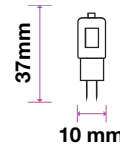

Voltage/Frequency	DC:12V
Life Span	20,000 hr
PF	>0.4
CRI	>80

SKU	Model	Watts	Lumens	EQ .Watts	Base	Beam Angle	Size	Box Qty
21240 | 3000K WARM WHITE 21241 | 4000K DAY WHITE 21242 | 6500K WHITE	VT-201-N	1.1W	100	10w	G4	300°	Ø10x37mm	400