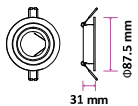

RECESSED CHROME REFLECTOR FITTING SQUARE-GU10

Model No: VT-890
SKU: 8880
Base: GU10
Material: Aluminium
Color: White+Chrome Reflector
Size(mm): 128x75x55
Cutting Size: 79/85x75
Box Qty: 50

RECESSED FITTING ROUND-GU10

Model No: VT-872-WB
SKU: 3153
Base: GU10
Material: Aluminium+PC
Color: White+Black
Size(mm): 79x32
Cutting Size: 72
Box Qty: 50

NEW RECESSED FITTING ROUND-GU10

Model No: VT-438-W
SKU: 10296
Base: GU10
Material: Iron+PC
Color: White+White
Size(mm): 87,50x31
Cutting Size: 75
Box Qty: 100

RECESSED FITTING ROUND-GU10

Model No: VT-872-WG
SKU: 3154
Base: GU10
Material: Aluminium+PC
Color: White+Gold
Size(mm): 79x32
Cutting Size: 72
Box Qty: 50

NEW RECESSED FITTING ROUND-GU10

Model No: VT-981-W
SKU: 6698
Base: GU10
Material: PC
Color: White
Size(mm): 92.5x33
Cutting Size: 70
Box Qty: 50

RECESSED FITTING ROUND-GU10

Model No: VT-872-WR
SKU: 3155
Base: GU10
Material: Aluminium+PC
Color: White+Rose Gold
Size(mm): 79x32
Cutting Size: 72
Box Qty: 50

NEW RECESSED FITTING ROUND-GU10

Model No: VT-981-B
SKU: 6699
Base: GU10
Material: PC
Color: Black
Size(mm): 92.5x33
Cutting Size: 70
Box Qty: 50

RECESSED FITTING ROUND-GU10

Model No: VT-872-WC
SKU: 3156
Base: GU10
Material: Aluminium+PC
Color: White+Chrome
Size(mm): 79x32
Cutting Size: 72
Box Qty: 50

NEW FITTING ROUND-GU10

Model No: VT-981-SN
SKU: 6700
Base: GU10
Material: PC
Color: Satin Nickel
Size(mm): 92.5x33
Cutting Size: 70
Box Qty: 50

RECESSED FITTING ROUND-GU10

Model No: VT-873
SKU: 8595
Base: GU10
Material: Aluminium + PC
Color: Black+ Black Reflector
Size(mm): ø83x40.7
Cutting Size: ø75
Box Qty: 50