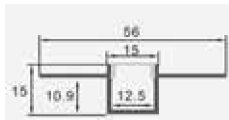

Model	SKU	Size(mm)	Color
VT-8201	23173	2000x55x15	Silver