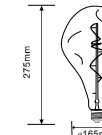

LED AMBER SPIRAL FILAMENT A165 BULBS E27

Voltage/Frequency	AC:220-240V,50Hz
Beam Angle	300°
PF	>0.5
CRI	>80

DECORATIVE BULBS

SKU	Model	Watts	Lumens	EQ .Watts	Base	Shape	Size(mm)	Box Qty
23168 - 2700K WARM WHITE	VT-2269	4W	250	NA	E27	A165	Ø165x275	

NEW