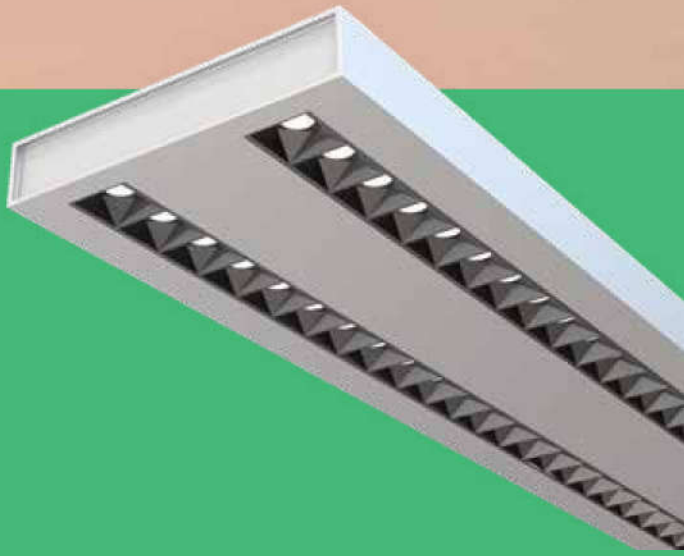

V-TAC
Meaningful Innovation.

LED Linear Lights

V-TAC LED Linear Lights are an energy-efficient, low-maintenance alternative to traditional linear fluorescent fixtures in industrial, commercial, and light assembly applications. It is the optimal solution for conventional lighting systems and excellent for new installations due to its low installation cost.

Key Features

- Saves 80% energy
- No ultraviolet or infrared radiation
- Flexible, Compact & Adjustable design
- No lead or mercury content – environmentally friendly
- Provides uniform illumination & enhances the appeal of any environment
- Continuous row modular system