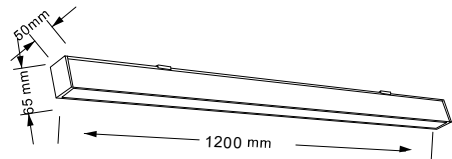

- 50cm to 2m height adjustment
- CCT 3IN1
- PS+Aluminium Body
- 100° Beam Angle
- 30,000 hr Lifespan
- IP20

| SKU          | Unit Color | Model     | Watts | Lumens | Size         |
|--------------|------------|-----------|-------|--------|--------------|
| 10468   3IN1 | Black      | VT-7-44-B | 40W   | 3400   | 1200x50x65mm |
| 10469   3IN1 | White      | VT-7-44-W | 40W   | 3400   | 1200x50x65mm |