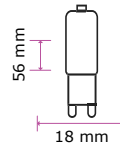

LED CAPSULE LIGHTS

Voltage/Frequency	AC:220-240V,50Hz
Life Span	20,000 hr
CRI	>80

SKU	Model	Watts	Lumens	EQ .Watts	Base	Beam Angle	Size	Box Qty
20478 | 3000K WARM WHITE 20479 | 4000K DAY WHITE	VT-11033	2.2W	200	20w	G9	300°	Ø18x56mm	400