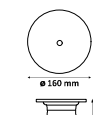

AC:220-240V,50/60Hz

105° Beam Angle

>80 CRI

PC Body

IP65 IP Rating