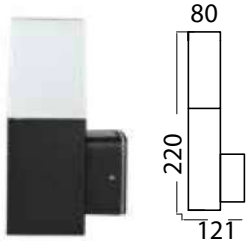

WALL FITTINGS GU10

SKU	Model	Box Qty
7563	VT-7613	6

Material: Aluminium+clear PC diffuser
Max.Watts: 35W
Holder: GU10
IP Rating: IP54
Dimension: 121x80x220mm