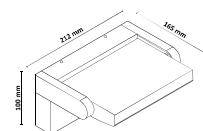

SKU	Model	Watts	Lumens	Unit Color	Size(mm)	Box Qty
2938 - 3000K WARM WHITE 2939 - 4000K DAY WHITE	VT-11020S-W	17W	2520	White	212x165x100	12
2940 - 3000K WARM WHITE 2941 - 4000K DAY WHITE	VT-11020S-B	17W	2520	Black	212x165x100	12