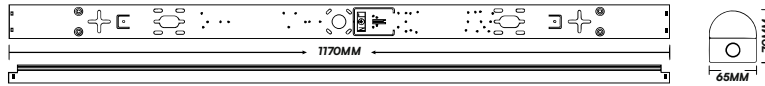

NEW LED BATTEN FITTINGS - 4 FEET

SKU	Model	Watts	Lumens	Box Qty
7011 | 3IN1	VT-4004	20W 30W 40W	3000K - 2500 lm | 4000K - 2800 lm | 6500K - 2700 lm 3000K - 3600 lm | 4000K - 4200 lm | 6500K - 3750 lm 3000K - 4600 lm | 4000K - 5400 lm | 6500K - 4800 lm	6 pcs
7012 | 3IN1	VT-4004S (Sensor)	20W 30W 40W	3000K - 2500 lm | 4000K - 2800 lm | 6500K - 2700 lm 3000K - 3600 lm | 4000K - 4200 lm | 6500K - 3750 lm 3000K - 4600 lm | 4000K - 5400 lm | 6500K - 4800 lm	6 pcs
7013 | 3IN1	VT-4004E (Emergency Battery)	20W 30W 40W	3000K - 2500 lm | 4000K - 2800 lm | 6500K - 2700 lm 3000K - 3600 lm | 4000K - 4200 lm | 6500K - 3750 lm 3000K - 4600 lm | 4000K - 5400 lm | 6500K - 4800 lm	6 pcs
7014 | 3IN1	VT-4004SE (Sensor+Emergency Battery)	20W 30W 40W	3000K - 2500 lm | 4000K - 2800 lm | 6500K - 2700 lm 3000K - 3600 lm | 4000K - 4200 lm | 6500K - 3750 lm 3000K - 4600 lm | 4000K - 5400 lm | 6500K - 4800 lm	6 pcs