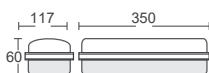

LED EXIT LIGHT - BULKHEAD

SKU	Model	Watts	Lumens	Box Qty
838 - 6000K WHITE	VT-524-S-12	4W	190	12

- IP65
- PC body
- 3 Stickers
- 30 SMD LEDs
- AC:220-240V,50/60Hz
- Wall Installation
- Ni-Cd 4.8V,900mAh Battery
- 12 hr Charging Time
- Green Light Indicator Test Button
- 3 Way Legend Available
- Mode Of Operation Maintained
- >3 hr Emergency Operation Time
- 22 Meters Viewing Distance From Both Sides