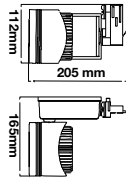

COB 4 LINE TRACK LIGHTS