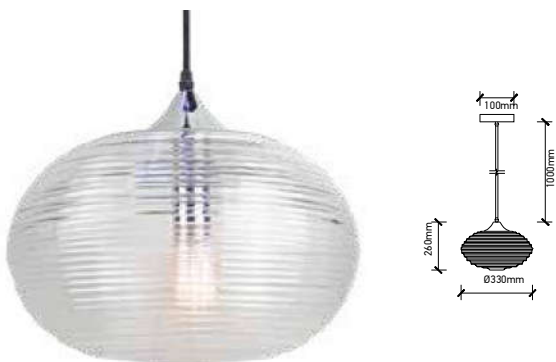

DIAMOND CUT GLASS TRANSPARENT

SKU	Model	Material:	Glass+Metal
3879	VT-7350-HT	Holder:	E27
		Dimension:	Ø330x260x1000mm
		Box Qty:	8