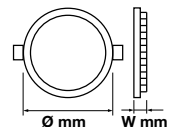

AC:85-265V,50/60Hz
120° Beam Angle
>0.5 PF
>80 CRI
Aluminium+Satin Nickel Body
20,000 hr lifespan