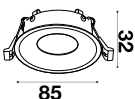

RECESSED FITTING SQUARE-GU10

Model No: VT-876-RD
SKU: 3169
Base: GU10
Material: Aluminium
Color: White
Size(mm): 85x32
Cutting Size: 75
Box Qty: 50