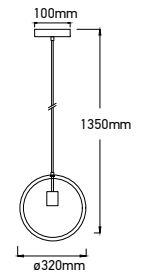

GEOMETRIC SERIES GOLD CANOPY

SKU	Model	Material:	Metal
3835	VT-7322-CG	Holder:	E27
		Dimension:	320x320x1350mm
		Box Qty:	10