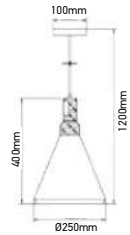

WOODEN TOP IRON BLACK

SKU	Model	Material:	Iron+Wooden Top
3762	VT-7525-B	Holder:	E27
		Dimension:	250x400x1200mm
		Box Qty:	8