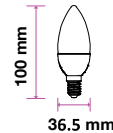

LED CANDLE BULBS-E14

Voltage/Frequency	AC:220-240V,50Hz
Beam Angle	180°
PF	>0.5
CRI	>80

SKU	Model	Watts	Lumens	EQ .Watts	Base	Shape	Size(mm)	Box Qty
2984 - 3000K WARM WHITE 2985 - 4000K DAY WHITE 2986 - 6500K WHITE	VT-2323 NEW	2.9W	250	25W	E14	Candle	Ø36.5x100	200
4166 - 4000K DAY WHITE	VT-1818	4W	320	30W	E14	Candle	Ø37x100	200
214216 - 3000K WARM WHITE 214166 - 4000K DAY WHITE 214122 - 6500K WHITE	VT-1818-N	3.7W	320	25W	E14	Candle	Ø37x100	200
2142151 - 3000K WARM WHITE 2142581 - 4000K DAY WHITE 2142411 - 6500K WHITE	VT-1855-N	4.5W	470	40W	E14	Candle	Ø36.5x100	200