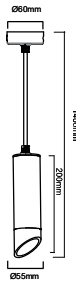

PENDANT BLACK-GU10-20CM

Model No: VT-975-20CM
SKU: 6684
Base: GU10
Material: Aluminum
Color: Black
Size(mm): 35.5x25.5x42
Cutting Size: NA
Box Qty: 20