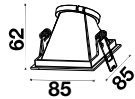

**RECESSED FITTING SQUARE-GU10**

Model No: VT-876-SQ  
SKU: 3170  
Base: GU10  
Material: Aluminium  
Color: White  
Size(mm): 85x85x32  
Cutting Size: 75  
Box Qty: 50

**RECESSED FITTING SQUARE-GU10**

Model No: VT-875-WG  
SKU: 3166  
Base: GU10  
Material: Aluminium+PC  
Color: White+Gold  
Size(mm): 85x85x62  
Cutting Size: 80x80  
Box Qty: 50