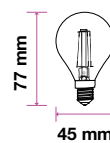

AMBER COVER -FILAMENT-P45-E14

Voltage/Frequency	AC:220-240V,50Hz
Beam Angle	300°
PF	>0.4
CRI	>80

SKU	Model	Watts	Lumens	EQ .Watts	Base	Shape	Size(mm)	Box Qty
214499 - 2200K WARM WHITE	VT-1953-N	4W	350	30W	E14	P45	Ø45x77	100