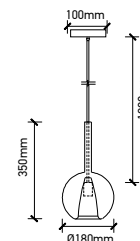

DOUBLE GLASS AMBER WHITE

SKU	Model	Material:	Glass+Metal
3878	VT-7181-AW	Holder:	E27
		Dimension:	180x350x1000mm
		Box Qty:	9