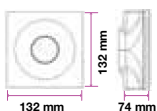

RECESSED FITTING-SQUARE-GU10

Model No: VT-772
SKU: 3653
Base: GU10
Material: Gypsum
Color: White
Size(mm): 132x132x74
Cutting Size: 135x135
Box Qty: 20