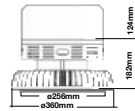

HIGH LUMEN LED UFO HIGHBAY MEANWELL DRIVER