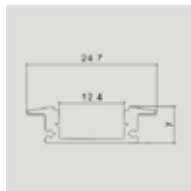

MOUNTING KIT

Model	SKU	Size(mm)	Color	Box Qty
VT-8106-M	3350	2000x24.7x7	Silver	180
VT-8122-W	3368	2000x24.7x7	White	180