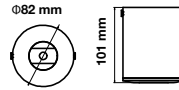

FITTING-ROUND-GU10

Model No: VT-711-W-RD
SKU: 3669
Base: GU10
Material: Zinc Alloy+Ferrum
Color: White
Size(mm): 82x101
Cutting Size: N/A
Box Qty: 50