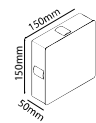

SKU	Model	Watts	Lumens	Unit Color	Size(mm)	Box Qty
8209 - 3000K WARM WHITE	VT-704-W	4W	440	White	150x150x50	20
218209 - 3000K WARM WHITE 218210 - 4000K DAY WHITE	VT-704-W-N	4W	428	White	150x150x50	20
8211 - 3000K WARM WHITE 8212 - 4000K DAY WHITE	VT-704-B	4W	440	Black	150x150x50	20
218211 - 3000K WARM WHITE	VT-704-B-N	4W	428	Black	150x150x50	20