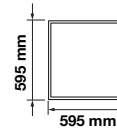

SKU	Model	Watts	Lumens	Size(mm)	Box Qty
10336 - 3IN1	VT-6448CCT	48w	4800	595x595	6