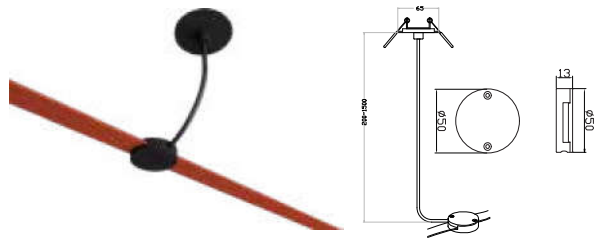

NEW RECESSED WIRE CONNECTOR

SKU	Size(mm)	Unit Color
23131	65x1500	Sandy Black