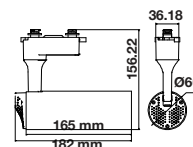

4 LINE TRACKLIGHTS

Experience true colours through our LED Tracklights efficient set of track lights with CRI >90, the latest LED technology from Samsung, and five years of warranty.

- COB LED Type
- 30,000 hr Lifespan
- 24° Beam Angle
- AC:220-240V,50Hz
- PF: >0.9
- High CRI of > 90
- Aluminium Body

SKU	Model	Watts	Lumens	Box Qty	Size
939 | 3000K WARM WHITE 940 | 4000K DAY WHITE	VT-418	18W	1260	20	Ø60x165x156mm
941 | 3000K WARM WHITE 942 | 4000K DAY WHITE	VT-430	30W	2100	20	Ø80x175x180mm

4 LINE SHUTTER TRACKLIGHTS

These durable 4-line LED track lights are equipped with shutters for flexibility — easily adjust them to achieve desired beam angle. These COB LEDs are also renowned for its high-CRI rating, perfect for retail lighting. Available in white and black body.

- COB LED Type
- 30,000 hr Lifespan
- 24°-60° Adjustable
- AC:220-240V,50Hz
- PF: >0.9
- High CRI of > 90
- Aluminium Body