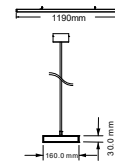

UP & DOWN LINEAR HANGING LIGHTS

This modern range of suspended linear lights has up & down illumination for a more evenly distributed light that creates a subtle ambience yet sufficient lighting for any commercial setting. Linear up & down lights are offered in two colour variants - silver and white.

- 30,000 hr Lifespan
- AC:100-240V,50/60Hz
- Aluminium Body
- Linkable with connectors
- 1-10V Dimmable
- Beam angle: Up-110°, Down-50°
- 1.5 Meter Wire Length

SKU	Unit Color	Model	Watts	Lumens	Box Qty	Size
609 | 4000K DAY WHITE	Silver	VT-7-62-S	UP 30W DOWN 30W	UP-3300 DOWN-3300	4	1190x160x30mm
608 | 4000K DAY WHITE	White	VT-7-62-W	UP 30W DOWN 30W	UP-3300 DOWN-3300	4	1190x160x30mm