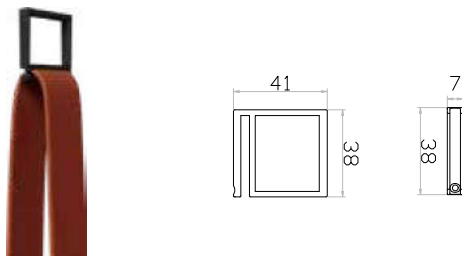

NEW BELT SUPPORT

SKU	Size(mm)	Unit Color
23135	41x7x38	Sandy Black