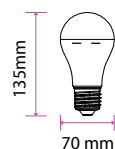

LED EMERGENCY BULBS

Voltage/Frequency	AC:220-240V,50Hz
Life Span	20,000 hr
PF	NA
CRI	>80

SKU	Model	Watts	Lumens	EQ .Watts	Base	Shape	Size	Box Qty
7010 | 4000K DAY WHITE	VT-509	9W	720	50w	E27	A70	Ø70x135mm	100

NEW