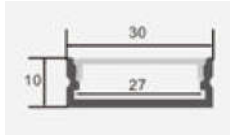

Model	SKU	Size(mm)	Color
VT-8204-S	23176	2000x30x10	Silver