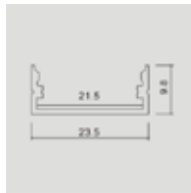

Model	SKU	Size(mm)	Color	Box Qty
VT-8108	2876	2000x23.5x10	Black	box