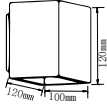

CONCRETE WALL FITTING

Model No: VT-892L
SKU: **8693**
Base: G9
Material: Concrete
Color: Light Grey
Size(mm): 120x100x120
Cutting Size: N/A
Box Qty: 12