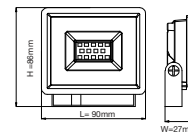

Voltage/Frequency	AC:220-240V, 50/60Hz
PF	>0.9
CRI	>70

SKU	Model	Watts	Lumens	Size(mm)	Box Qty
6727 - 3000K WARM WHITE 6728 - 4000K DAY WHITE 6729 - 6400K WHITE	VT-4914-B	10W	750	90x86x27	60
6737 - 3000K WARM WHITE 6738 - 4000K DAY WHITE 6739 - 6400K WHITE	VT-4924-B	20W	1650	120x105x27	40
6743 - 3000K WARM WHITE 6744 - 4000K DAY WHITE 6745 - 6400K WHITE	VT-4934-B	30W	2510	150x122x27	20
6749 - 3000K WARM WHITE 6750 - 4000K DAY WHITE 6751 - 6400K WHITE	VT-4954-B	50W	4300	180x150x27	20
6721 - 3000K WARM WHITE 6722 - 4000K DAY WHITE 6723 - 6400K WHITE	VT-49104-B	100W	8700	270x222x27	10
6733 - 4000K DAY WHITE 6734 - 6400K WHITE	VT-49204-B	200W	17600	400x333x32.5	5