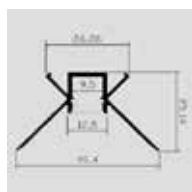

MOUNTING KIT-SILVER-SET

Model	SKU	Size(mm)	Color	Box Qty
VT-8104	3362	2000	Silver	30