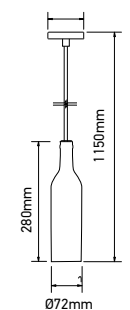

YELLOW PENDANT HOLDER BOTTLE

SKU	Model	Material:	Glass
3773	VT-7558-Y	Holder:	E14
		Dimension:	72x280x1150mm
		Box Qty:	25