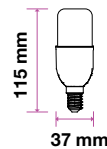

LED THERMOPLASTIC BULBS-T37-E27

Voltage/Frequency	AC:220-240V,50Hz
Life Span	30,000 hr
PF	>0.5
CRI	>80

SKU	Model	Watts	Lumens	EQ .Watts	Base	Shape	Size	Box Qty
21146 | 6500K WHITE	VT-237-N	7.5W	660	50w	E27	T37	Ø37x115mm	200