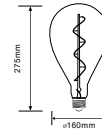

LED SMOKY SPIRAL FILAMENT A160 BULBS E27

Voltage/Frequency	AC:220-240V,50Hz
Beam Angle	300°
PF	>0.5
CRI	>80

DECORATIVE BULBS

SKU	Model	Watts	Lumens	EQ .Watts	Base	Shape	Size(mm)	Box Qty
23167 - 2700K WARM WHITE	VT-2268	4W	120	NA	E27	A160	Ø160X275	

NEW