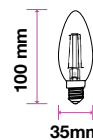

AMBER COVER - FILAMENT-CANDLE-E14

Voltage/Frequency	AC:220-240V,50Hz
Beam Angle	300°
PF	>0.4
CRI	>80

SKU	Model	Watts	Lumens	EQ .Watts	Base	Shape	Size(mm)	Box Qty
217113 - 2200K WARM WHITE	VT-1955-N	4W	350	40W	E14	Candle	Ø35x100	100