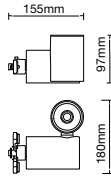

COB TRACK LIGHTS

AC:220-240V,50/60Hz Input Voltage

24° Beam Angle

>0.9 PF

>95 CRI

Aluminium Body

30,000 hr lifespan