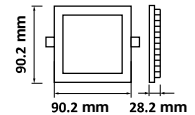

**NEW** BACKLIT RECESSED SERIES-SQUARE

AC:220-240V, 50/60Hz

>80 CRI

Plastic Body

20,000 hr lifespan

| SKU  | Model      | Watts | Lumens                                       | Size(mm)         | Cutting Size(mm) | Box Qty |
|--|------------|-------|--|------------------|------------------|---------|
| 10477 - 3000K WARM WHITE<br>10478 - 4000K DAY WHITE<br>10479 - 6500K WHITE | VT-61003SQ | 3W    | 330  | 90.2x90.2x28.2   | 80x80            | 100     |
| 10480 - 3000K WARM WHITE<br>10481 - 4000K DAY WHITE<br>10482 - 6500K WHITE | VT-61006SQ | 6W    | 660  | 120.5x120.5x28.4 | 110x110          | 80      |
| 10483 - 3000K WARM WHITE<br>10484 - 4000K DAY WHITE<br>10485 - 6500K WHITE | VT-61012SQ | 12W   | 1200   | 170.8x170.8x28.4 | 155x155          | 60      |
| 10486 - 3000K WARM WHITE<br>10487 - 4000K DAY WHITE<br>10488 - 6500K WHITE | VT-61018SQ | 18W   | 3000K - 1850<br>4000K - 1980<br>6500K - 1980 | 220.4x220.4x28.8 | 205x205          | 40      |
| 10489 - 3000K WARM WHITE<br>10490 - 4000K DAY WHITE<br>10491 - 6500K WHITE | VT-61024SQ | 24W   | 3000K - 2500<br>4000K - 2640<br>6500K - 2640 | 295x295x28.6     | 280x280          | 20      |