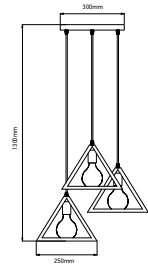

GEOMETRIC SERIES BLACK CANOPY

SKU	Model	Material:	Metal Finish
3927	VT-7144	Holder:	E27
		Dimension:	300x1300mm
		Box Qty:	4