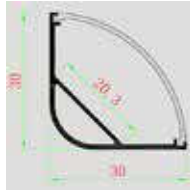

Model	SKU	Size(mm)	Color	Box Qty
VT-8105	3363	2000	Silver	30