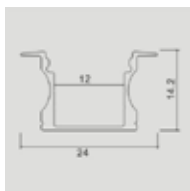

MOUNTING KIT

Model	SKU	Size(mm)	Color	Box Qty
VT-8107	3351	2000x23x15.5	Silver	120