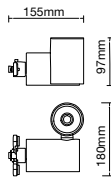

COB TRACK LIGHTS

AC:220-240V,50/60Hz Input Voltage

24° Beam Angle

>0.9 PF

>95 CRI

Aluminium Body

30,000 hr lifespan