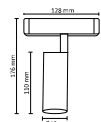

SKU	Model	Watts	Lumens	Size(mm)	Box Qty
10252 - 3000K WARM WHITE 10251 - 4000K DAY WHITE 10253 - 6400K WHITE	VT-42010	11W	1300	46x128x176	30
10255 - 3000K WARM WHITE 10254 - 4000K DAY WHITE 10256 - 6400K WHITE	VT-4221	20W	2200	56x128x210	30