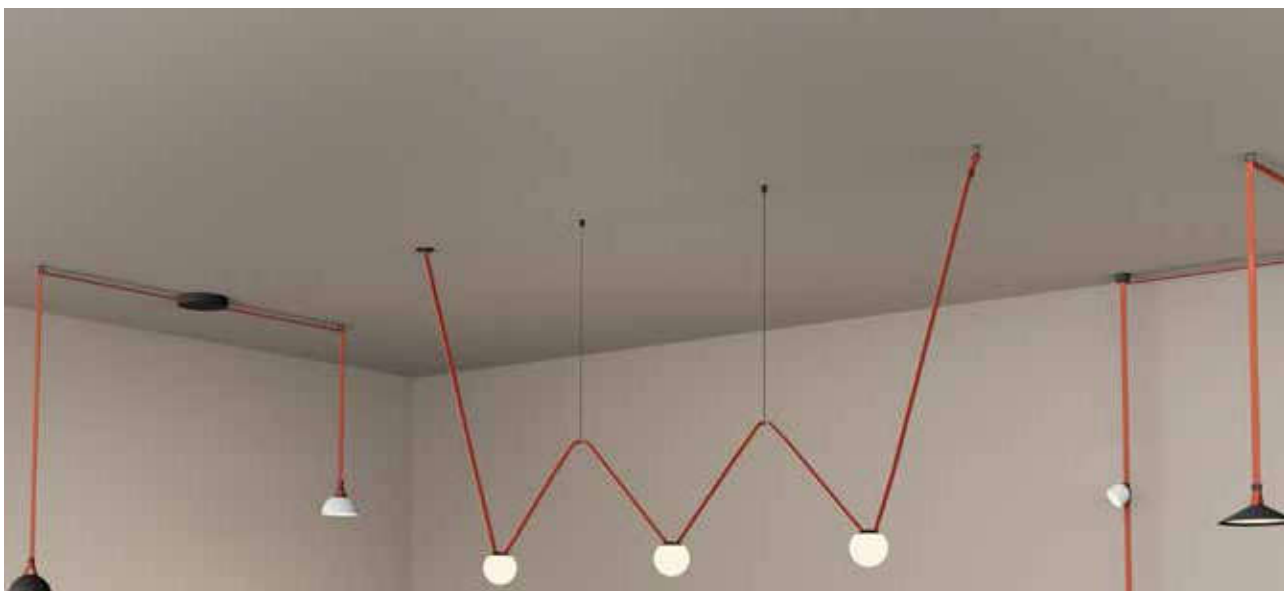

FABRIC BELT SERIES

Imagine a perfect blend of simplicity and innovation? That's what V-TAC offers with its innovative lighting concept, inspired by the design of a belt. It's a blend of materiality and light like never before.

V-TAC offers a top-quality fabric belt that does more than just hold things together. It conducts electricity, transforming it into a conduit for light to efficiently pass through any space. It's a game-changer, and it's here to revolutionize the way professionals think about lighting design.

V-TAC empowers creative minds with a versatile toolkit to craft unique lighting experiences and cultivate distinct atmospheres using various lighting tools. This toolkit isn't the regular collection of lighting system; rather, an agent of possibilities. Within these toolkits, you'll discover an array of elements like component pieces, a collection of colours, as well as diverse textures. The magic happens when you mix and match these elements, tailoring them to the specific features of your space. For designers and architects, this is a powerhouse of creativity, offering an endless canvas to paint with light. With V-TAC, you're not just illuminating a space; you're creating it, shaping its ambiance, and carving an environment that tells a lifelong story.