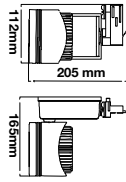

COB 4 LINE TRACK LIGHTS