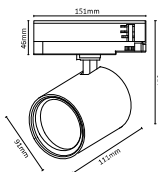

NEW COB 4 LINE TRACK LIGHTS

AC:220-240V, 50Hz Input Voltage
30° Beam Angle
>80 CRI
Aluminium Body
20,000 hr lifespan

SKU	Model	Watts	Lumens	Size(mm)	Box Qty
10281 - 4000K DAY WHITE	VT-4235-B	35W	3000	91x151x159	20