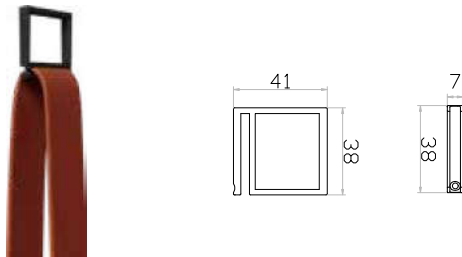

NEW BELT SUPPORT

SKU	Size(mm)	Unit Color
23135	41x7x38	Sandy Black