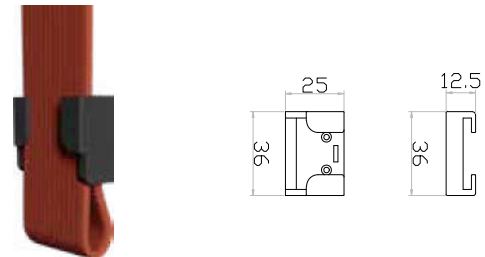

NEW BELT END CAP-DOUBLE WIRES

SKU	Size(mm)	Unit Color
23136	36x12.5x25	Sandy Black