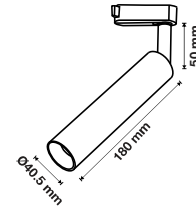

10 LINE TRACKLIGHTS

A complete range of durable 7w to 20w 4-line LED track lights with Aluminium body equipped with LED Chip by Samsung. These COB LEDs are also renowned for its high-CRI rating, perfect for retail lighting. Available in a stylish, clean white finish.

- COB LED Type
- 30,000 hr Lifespan
- 24° Beam Angle
- AC:220-240V,50Hz
- PF: >0.9
- High CRI of > 90
- Aluminium Body

SKU	Unit Color	Model	Watts	Lumens	Box Qty	Size
350 | 3000K WARM WHITE 351 | 4000K DAY WHITE 352 | 5000K WHITE	White	VT-407-W	7W	490	40	180x40.5x50mm
21351 | 4000K DAY WHITE	White	VT-407-W-N	7W	700	40	180x40.5x50mm
353 | 3000K WARM WHITE 354 | 4000K DAY WHITE 355 | 5000K WHITE	Black	VT-407-B	7W	420	40	180x40.5x50mm
21353 | 3000K WARM WHITE 21354 | 4000K DAY WHITE 21355 | 5000K WHITE	Black	VT-407-B-N	7W	700	40	180x40.5x50mm
357 | 4000K DAY WHITE 358 | 5000K WHITE	White	VT-415-W	15W	1200	40	200x50x50mm
21356 | 3000K WARM WHITE 21357 | 4000K DAY WHITE	White	VT-415-W-N	15W	1500	40	200x50x50mm
359 | 3000K WARM WHITE 360 | 4000K DAY WHITE	Black	VT-415-B	15W	1050	40	200x50x50mm
21359 | 3000K WARM WHITE 21360 | 4000K DAY WHITE 21361 | 5000K WHITE	Black	VT-415-B-N	15W	1500	40	200x50x50mm
362 | 3000K WARM WHITE 363 | 4000K DAY WHITE 364 | 5000K WHITE	White	VT-420-W	20W	1600	40	220x60x50mm
365 | 3000K WARM WHITE 366 | 4000K DAY WHITE 367 | 5000K WHITE	Black	VT-420-B	20W	1400	40	220x60x50mm
20486 | 4000K DAY WHITE	Black	VT-11035-B NEW	35W	3000	20	164x80x190mm