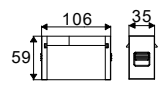

SKU	Model	Watts	Lumens	Size(mm)	Box Qty
7960 | 3000K WARM WHITE 7961 | 4000K DAY WHITE	VT-4143	3W	240	106x35x59mm	36