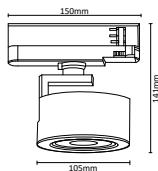

NEW COB 4 LINE TRACK LIGHTS

AC:220-240V, 50Hz Input Voltage
35° Beam Angle
>80 CRI
Aluminium Body
20,000 hr lifespan

SKU	Model	Watts	Lumens	Size(mm)
10371 - 3IN1	VT-4633	30W	3000	105x150x141