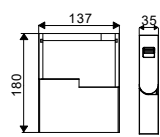

SKU	Model	Watts	Lumens	Size(mm)	Box Qty
7962 | 3000K WARM WHITE 7963 | 4000K DAY WHITE	VT-4210	10W	700	137x35x180mm	16