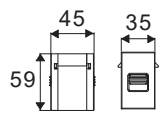

MAGNETIC LINEAR SPOTLIGHT

DC:24V Input Voltage
30° Beam Angle
>90 CRI
Aluminium Body
30,000 hr lifespan
IP20 Rating

SKU	Model	Watts	Lumens	Size(mm)	Box Qty
7958 3000K WARM WHITE 7959 4000K DAY WHITE	VT-4141	1W	35	45x35x59mm	40