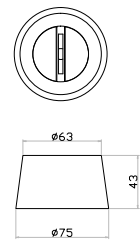

2 FUNCTION REMOTE SURFACE CANOPY

SKU	Size(mm)	Unit Color
23129	63x75x43	Sandy Black