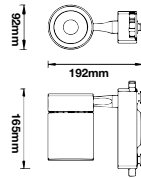

COB 4 LINE TRACK LIGHTS