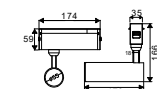

SKU	Model	Watts	Lumens	Size(mm)	Box Qty
7966 | 3000K WARM WHITE 7967 | 4000K DAY WHITE	VT-4215	15W	900	166x100x55mm	16