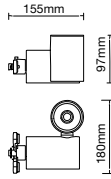

COB TRACK LIGHTS

AC:220-240V,50/60Hz Input Voltage

24° Beam Angle

>0.9 PF

>95 CRI

Aluminium Body

30,000 hr lifespan