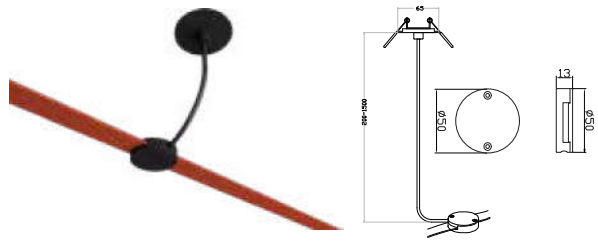

NEW RECESSED WIRE CONNECTOR

SKU	Size(mm)	Unit Color
23131	65x1500	Sandy Black