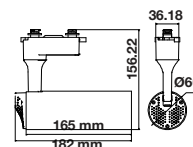

4 LINE TRACKLIGHTS

Experience true colours through our LED Tracklights efficient set of track lights with CRI >90, the latest LED technology from Samsung, and five years of warranty.

- COB LED Type
- 30,000 hr Lifespan
- 24° Beam Angle
- AC:220-240V,50Hz
- PF: >0.9
- High CRI of > 90
- Aluminium Body

SKU	Model	Watts	Lumens	Box Qty	Size
939 | 3000K WARM WHITE 940 | 4000K DAY WHITE	VT-418	18W	1260	20	Ø60x165x156mm
941 | 3000K WARM WHITE 942 | 4000K DAY WHITE	VT-430	30W	2100	20	Ø80x175x180mm

4 LINE SHUTTER TRACKLIGHTS

These durable 4-line LED track lights are equipped with shutters for flexibility — easily adjust them to achieve desired beam angle. These COB LEDs are also renowned for its high-CRI rating, perfect for retail lighting. Available in white and black body.

- COB LED Type
- 30,000 hr Lifespan
- 24°-60° Adjustable
- AC:220-240V,50Hz
- PF: >0.9
- High CRI of > 90
- Aluminium Body