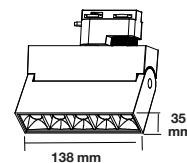

SKU	Model	Watts	Lumens	Box Qty	Size
20003 | 2700K WARM WHITE 20004 | 4000K DAY WHITE	VT-416-W	12W	960	40	35x138mm
20009 | 2700K WARM WHITE 20010 | 4000K DAY WHITE	VT-431-W	25W	2000	20	35x270mm