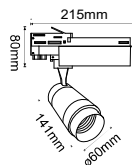

SMART COB TRACK LIGHTS

AC:220-240V,50/60Hz Input Voltage

18°-48° Beam Angle

>0.5 PF

>80 CRI

Aluminium Body

30,000 hr lifespan