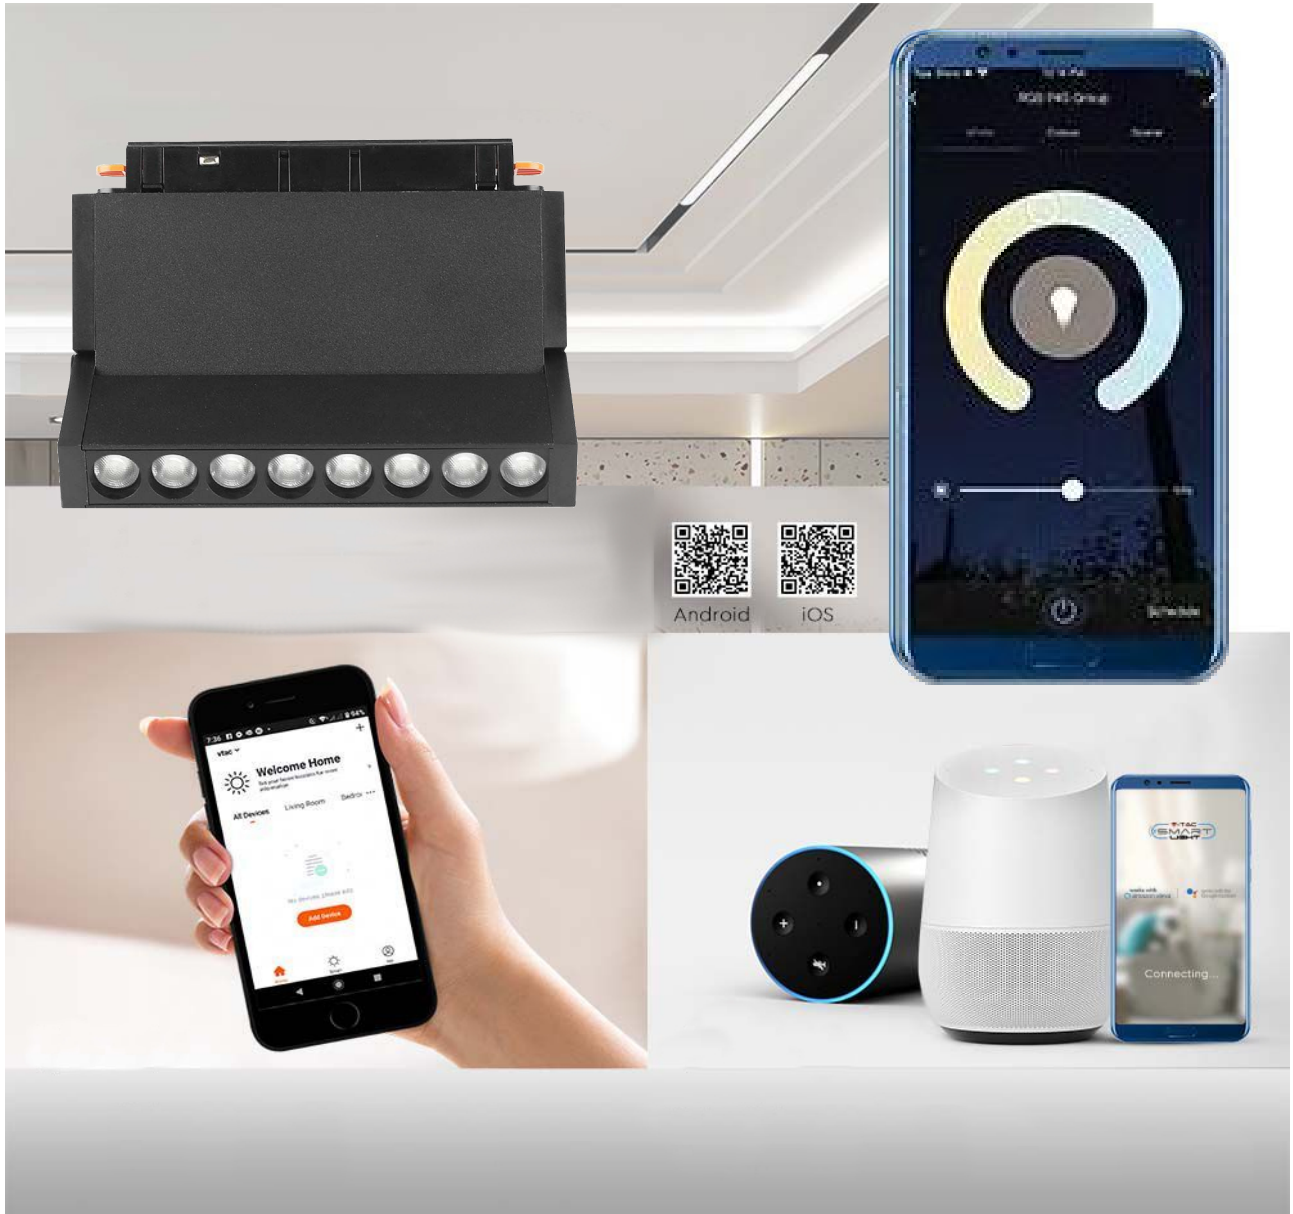

LED CCT SMART 48V Tracklights

Track lights uniquely utilize magnets' fast adsorption characteristics and are made up by combining the magnetic track and light. The track itself comes in multiple variations, with surface mounted, recessed, suspended and borderless embedding options available. The light has anti-glare line light, anti-glare high power light, soft light lamp, suspension light, and decorative lamp. The light can be used alone or assembled at will. Lighting effect can achieve point, line, the surface combination can meet the needs of various lighting effects. Its convenient installation, fashionable style, and can greatly enhance the decorative effect, in line with the modern architectural design concept, is a fashionable, high-end LED lights leading the trend in the future, is the ideal choice of office, exhibition hall, exclusive stores, hotels, villas, and clubs.