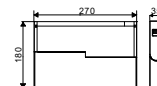

SKU	Model	Watts	Lumens	Size(mm)	Box Qty
7964 | 3000K WARM WHITE 7965 | 4000K DAY WHITE	VT-4220	20W	1200	270x35x180mm	8