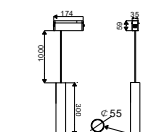

SKU	Model	Watts	Lumens	Size(mm)	Box Qty
7968 | 3000K WARM WHITE 7969 | 4000K DAY WHITE	VT-4315	15W	1000	300x55mm	12