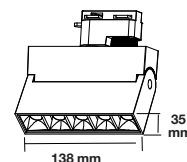

LINEAR TRACKLIGHTS-BLACK BODY

Experience true colours through our LED Linear Tracklights efficient set of track lights with CRI >90, UGR<19 and flicker free. The latest LED technology from Samsung, and five years of warranty.

- 30,000 hr Lifespan
- 30° Beam Angle
- AC:220-240V,50Hz
- Flicker Free
- High CRI of > 90
- Aluminium Body
- UGR<19

SKU	Model	Watts	Lumens	Box Qty	Size
20000 | 2700K WARM WHITE 20001 | 4000K DAY WHITE	VT-416-B	12W	960	40	35x138mm
20006 | 2700K WARM WHITE 20007 | 4000K DAY WHITE	VT-431-B	25W	2000	20	35x270mm

LINEAR TRACKLIGHTS-WHITE BODY

Experience true colours through our LED Linear Tracklights efficient set of track lights with CRI >90, UGR<19 and flicker free. The latest LED technology from Samsung, and five years of warranty.

- 30,000 hr Lifespan
- 30° Beam Angle
- AC:220-240V,50Hz
- Flicker Free
- High CRI of > 90
- Aluminium Body
- UGR<19