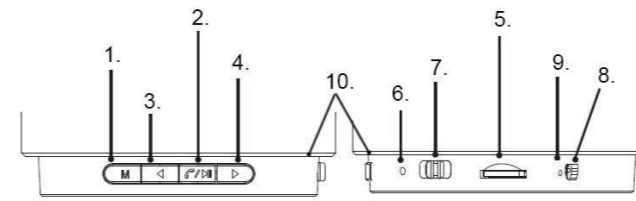

VT-6133

V-TAC®

Description of Parts

1	Mode Switch button	To switch Bluetooth / Radio / TF card / LINE IN mode
2	Answer / end a call / Play / Pause / FM stations	Once call coming, long press the button to refused the call. A short press the button to play / pause / answer / end calls. Press the button twice to redial the last call. Long press the button, it can scan all FM stations.
3	Previous track / Volume down	Short press this button to switch to the previous song Long press this button to decrease the volume
4	Next track / Volume Up	Short press this button to switch to the next track Long press this button to increase the volume
5	TF card slot	TF card play music (MAX.16G)
6	MIC	Microphone
7	Power switch ON/ OFF	Push the button to turn ON / OFF
8	Charging port /LINE IN	USB charging port /LINE IN play music
9	Charging LED indicator	Charging LED indicator
10	LED light	Blue LED light