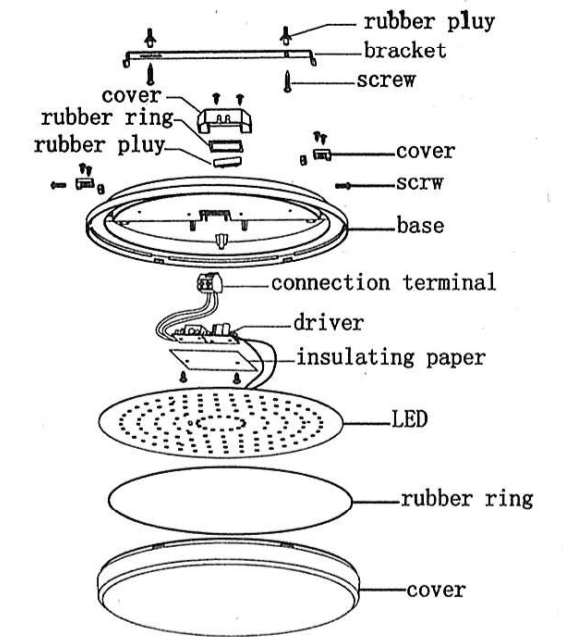

WEEE Number: 80133970

INSTALLATION INSTRUCTION

LED LIGHT

TECHNICAL DATA:

Model No.	VT-8033 RD
Power:	15W
Input Voltage:	AC:220-240V,50/60Hz
Lumens:	1500lm
Beam Angle:	110
CRI:	>80
Protection Rating:	IP44

STRUCTURE & SIZE

INSTALLATION DIAGRAM: