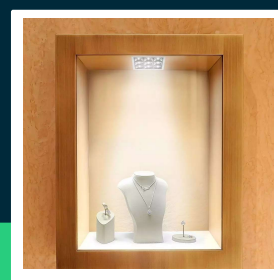

LED downlight SAMSUNG CHIP 36W SMD reflector 36° 5700K

SKU 997 EAN 3800157650502 VT-2-36-1

Related products (SKUs): 998, 999

TECHNICAL SPECIFICATION

Power	36W	CRI	90+	Brand	V-TAC
Luminous flux (lm)	2880 lm	Material	Aluminium	Warranty	5y
Light color	Cool white	Housing color	White	Certifications	CE, EMC, ROHS
Color temperature	5700K	Dimming	NIE	Efficacy (lm/W)	80 lm/W
Beam angle	38°	IP rating	IP20	Additional information	UGR<19 CRI90+
Voltage	230V	Rotation	NIE	ETIM	ECO02892
SKU	SKU 997	Ignition time (100%)	0.001s	CN code	8539 51 00
EAN barcode	3800157650502	Color consistency	<6	EPREL	987617
Product code	VT-2-36-1	Size	130x130x47mm		
Series	Downlight	Mounting size	120x120mm		
Energy class	F	Product weight	0,852		
Base	Integrated LED fixture	Volume	0,001232		
Shape	Square	Pack length	160mm		
LED module type	SAMSUNG	Pack width	140mm		
Lifetime	30000h	Pack height	55mm		
Power factor	>0,9	Master carton	20		

**LED downlight SAMSUNG CHIP 36W SMD reflector 36°
5700K**

SKU 997 EAN 3800157650502 VT-2-36-1

Related products (SKUs): 998, 999

Product description

- Excellent color rendering index CRI 90+
- 5-year warranty
- SAMSUNG LED chip
- Various colors of light - warm, neutral and cold
- High-quality aluminum body
- No flickering - Flicker Free
- UGR <19
- Available beam angles 12° / 38°
- Available colors 2700K / 4000K / 5700K
- Life time 30 000h
- Quick connector included