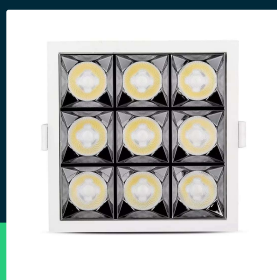

LED downlight SAMSUNG CHIP 36W SMD reflector 36° 5700K

SKU 997 EAN 3800157650502 VT-2-36-1

Related products (SKUs): 998, 999

TECHNICAL SPECIFICATION

Power	36W	CRI	90+	Brand	V-TAC
Luminous flux (lm)	2880 lm	Material	Aluminium	Warranty	5y
Light color	Cool white	Housing color	White	Certifications	CE, EMC, ROHS
Color temperature	5700K	Dimming	NIE	Efficacy (lm/W)	80 lm/W
Beam angle	38°	IP rating	IP20	Additional information	UGR<19 CRI90+
Voltage	230V	Rotation	NIE	ETIM	ECO02892
SKU	SKU 997	Ignition time (100%)	0.001s	CN code	8539 51 00
EAN barcode	3800157650502	Color consistency	<6	EPREL	987617
Product code	VT-2-36-1	Size	130x130x47mm		
Series	Downlight	Mounting size	120x120mm		
Energy class	F	Product weight	0,852		
Base	Integrated LED fixture	Volume	0,001232		
Shape	Square	Pack length	160mm		
LED module type	SAMSUNG	Pack width	140mm		
Lifetime	30000h	Pack height	55mm		
Power factor	>0,9	Master carton	20		

**LED downlight SAMSUNG CHIP 36W SMD reflector 36°
5700K**

SKU 997 EAN 3800157650502 VT-2-36-1

Related products (SKUs): 998, 999

Product description

- Excellent color rendering index CRI 90+
- 5-year warranty
- SAMSUNG LED chip
- Various colors of light - warm, neutral and cold
- High-quality aluminum body
- No flickering - Flicker Free
- UGR <19
- Available beam angles 12° / 38°
- Available colors 2700K / 4000K / 5700K
- Life time 30 000h
- Quick connector included