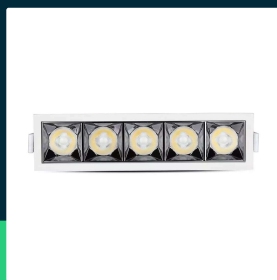

LED downlight SAMSUNG CHIP 20W SMD reflector 36° 5700K

SKU 994 EAN 3800157650472 VT-2-21-1

Related products (SKUs): 995, 996

TECHNICAL SPECIFICATION

Power	20W	CRI	90+	Brand	V-TAC
Luminous flux (lm)	1600 lm	Material	Aluminium	Warranty	5y
Light color	Cool white	Housing color	White	Certifications	CE, EMC, ROHS
Color temperature	5700K	Dimming	NIE	Efficacy (lm/W)	80 lm/W
Beam angle	38°	IP rating	IP20	Additional information	UGR<19 CRI90+
Voltage	230V	Rotation	NIE	ETIM	ECO02892
SKU	SKU 994	Ignition time (100%)	0.001s	CN code	8539 51 00
EAN barcode	3800157650472	Color consistency	<6	EPREL	987614
Product code	VT-2-21-1	Size	207x54x47mm		
Series	Downlight	Mounting size	200x45mm		
Energy class	F	Product weight	0,589		
Base	Integrated LED fixture	Volume	0,000968		
Shape	Rectangle	Pack length	220mm		
LED module type	SAMSUNG	Pack width	55mm		
Lifetime	30000h	Pack height	80mm		
Power factor	>0,9	Master carton	20		

**LED downlight SAMSUNG CHIP 20W SMD reflector 36° 5700K**

SKU 994 EAN 3800157650472 VT-2-21-1

Related products (SKUs): 995, 996

Product description

- Excellent color rendering index CRI 90+
- 5-year warranty
- SAMSUNG LED chip
- Various colors of light - warm, neutral and cold
- High-quality aluminum body
- No flickering - Flicker Free
- UGR <19
- Available beam angles 12° / 38°
- Available colors 2700K / 4000K / 5700K
- Life time 30 000h
- Quick connector included