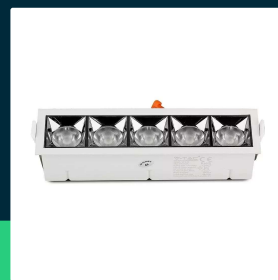

LED downlight SAMSUNG CHIP 20W SMD reflector 36° 5700K

SKU 994 EAN 3800157650472 VT-2-21-1

Related products (SKUs): 995, 996

TECHNICAL SPECIFICATION

Power	20W	CRI	90+	Brand	V-TAC
Luminous flux (lm)	1600 lm	Material	Aluminium	Warranty	5y
Light color	Cool white	Housing color	White	Certifications	CE, EMC, ROHS
Color temperature	5700K	Dimming	NIE	Efficacy (lm/W)	80 lm/W
Beam angle	38°	IP rating	IP20	Additional information	UGR<19 CRI90+
Voltage	230V	Rotation	NIE	ETIM	ECO02892
SKU	SKU 994	Ignition time (100%)	0.001s	CN code	8539 51 00
EAN barcode	3800157650472	Color consistency	<6	EPREL	987614
Product code	VT-2-21-1	Size	207x54x47mm		
Series	Downlight	Mounting size	200x45mm		
Energy class	F	Product weight	0,589		
Base	Integrated LED fixture	Volume	0,000968		
Shape	Rectangle	Pack length	220mm		
LED module type	SAMSUNG	Pack width	55mm		
Lifetime	30000h	Pack height	80mm		
Power factor	>0,9	Master carton	20		

**LED downlight SAMSUNG CHIP 20W SMD reflector 36° 5700K**

SKU 994 EAN 3800157650472 VT-2-21-1

Related products (SKUs): 995, 996

Product description

- Excellent color rendering index CRI 90+
- 5-year warranty
- SAMSUNG LED chip
- Various colors of light - warm, neutral and cold
- High-quality aluminum body
- No flickering - Flicker Free
- UGR <19
- Available beam angles 12° / 38°
- Available colors 2700K / 4000K / 5700K
- Life time 30 000h
- Quick connector included