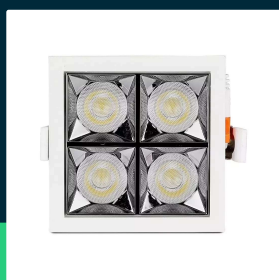

**LED downlight SAMSUNG CHIP 16W SMD reflector 36° 5700K**

SKU 991 EAN 3800157650441 VT-2-16-1

Related products (SKUs): 993, 992

**TECHNICAL SPECIFICATION**

Power	16W	CRI	90+	Brand	V-TAC
Luminous flux (lm)	1280 lm	Material	Aluminium	Warranty	5y
Light color	Cool white	Housing color	White	Certifications	CE, EMC, ROHS
Color temperature	5700K	Dimming	NIE	Efficacy (lm/W)	80 lm/W
Beam angle	38°	IP rating	IP20	Additional information	UGR<19 CRI90+
Voltage	230V	Rotation	NIE	ETIM	ECO02892
SKU	SKU 991	Ignition time (100%)	0.001s	CN code	8539 51 00
EAN barcode	3800157650441	Color consistency	<6	EPREL	987611
Product code	VT-2-16-1	Size	93x93x47mm		
Series	Downlight	Mounting size	85x85mm		
Energy class	F	Product weight	0,467		
Base	Integrated LED fixture	Volume	0,000726		
Shape	Square	Pack length	120mm		
LED module type	SAMSUNG	Pack width	110mm		
Lifetime	30000h	Pack height	55mm		
Power factor	>0,9	Master carton	50		

**LED downlight SAMSUNG CHIP 16W SMD reflector 36°  
5700K**

SKU 991    EAN 3800157650441    VT-2-16-1

Related products (SKUs): 993, 992

## Product description

- Excellent color rendering index CRI 90+
- 5-year warranty
- SAMSUNG LED chip
- Various colors of light - warm, neutral and cold
- High-quality aluminum body
- No flickering - Flicker Free
- UGR <19
- Available beam angles 12° / 38°
- Available colors 2700K / 4000K / 5700K
- Life time 30 000h
- Quick connector included