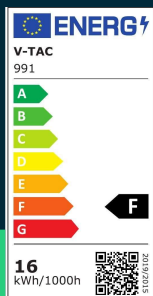

**LED downlight SAMSUNG CHIP 16W SMD reflector 36° 5700K**

SKU 991 EAN 3800157650441 VT-2-16-1

Related products (SKUs): 993, 992

**TECHNICAL SPECIFICATION**

Power	16W	CRI	90+	Brand	V-TAC
Luminous flux (lm)	1280 lm	Material	Aluminium	Warranty	5y
Light color	Cool white	Housing color	White	Certifications	CE, EMC, ROHS
Color temperature	5700K	Dimming	NIE	Efficacy (lm/W)	80 lm/W
Beam angle	38°	IP rating	IP20	Additional information	UGR<19 CRI90+
Voltage	230V	Rotation	NIE	ETIM	ECO02892
SKU	SKU 991	Ignition time (100%)	0.001s	CN code	8539 51 00
EAN barcode	3800157650441	Color consistency	<6	EPREL	987611
Product code	VT-2-16-1	Size	93x93x47mm		
Series	Downlight	Mounting size	85x85mm		
Energy class	F	Product weight	0,467		
Base	Integrated LED fixture	Volume	0,000726		
Shape	Square	Pack length	120mm		
LED module type	SAMSUNG	Pack width	110mm		
Lifetime	30000h	Pack height	55mm		
Power factor	>0,9	Master carton	50		

**LED downlight SAMSUNG CHIP 16W SMD reflector 36°  
5700K**

SKU 991    EAN 3800157650441    VT-2-16-1

Related products (SKUs): 993, 992

## Product description

- Excellent color rendering index CRI 90+
- 5-year warranty
- SAMSUNG LED chip
- Various colors of light - warm, neutral and cold
- High-quality aluminum body
- No flickering - Flicker Free
- UGR <19
- Available beam angles 12° / 38°
- Available colors 2700K / 4000K / 5700K
- Life time 30 000h
- Quick connector included