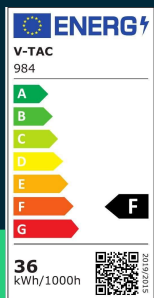

**LED downlight SAMSUNG CHIP 36W SMD reflector 12° 2700K**

SKU 984 EAN 3800157650373 VT-2-36

Related products (SKUs): 983, 982

**TECHNICAL SPECIFICATION**

Power	36W	CRI	90+	Brand	V-TAC
Luminous flux (lm)	2880 lm	Material	Aluminium	Warranty	5y
Light color	Warm white	Housing color	White	Certifications	CE, EMC, ROHS
Color temperature	2700K	Dimming	NIE	Efficacy (lm/W)	80 lm/W
Beam angle	12°	IP rating	IP20	Additional information	UGR<19 CRI90+
Voltage	230V	Rotation	NIE	ETIM	ECO02892
SKU	SKU 984	Ignition time (100%)	0.001s	CN code	8539 51 00
EAN barcode	3800157650373	Color consistency	<6	EPREL	987604
Product code	VT-2-36	Size	130x130x47mm		
Series	Downlight	Mounting size	120x120mm		
Energy class	F	Product weight	0,852		
Base	Integrated LED fixture	Volume	0,001232		
Shape	Square	Pack length	160mm		
LED module type	SAMSUNG	Pack width	140mm		
Lifetime	30000h	Pack height	55mm		
Power factor	>0,9	Master carton	20		

**LED downlight SAMSUNG CHIP 36W SMD reflector 12° 2700K**

SKU 984    EAN 3800157650373    VT-2-36

Related products (SKUs): 983, 982

## Product description

- Excellent color rendering index CRI 90+
- 5-year warranty
- SAMSUNG LED chip
- Various colors of light - warm, neutral and cold
- High-quality aluminum body
- No flickering - Flicker Free
- UGR <19
- Available beam angles 12° / 38°
- Available colors 2700K / 4000K / 5700K
- Life time 30 000h
- Quick connector included