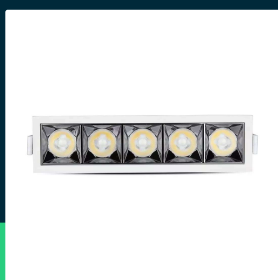

LED downlight SAMSUNG CHIP 20W SMD reflector 12° 5700K

SKU 979 EAN 3800157650328 VT-2-21

Related products (SKUs): 980, 981

TECHNICAL SPECIFICATION

Power	20W	CRI	90+	Brand	V-TAC
Luminous flux (lm)	1600 lm	Material	Aluminium	Warranty	5y
Light color	Cool white	Housing color	White	Certifications	CE, EMC, ROHS
Color temperature	5700K	Dimming	NIE	Efficacy (lm/W)	80 lm/W
Beam angle	12°	IP rating	IP20	Additional information	UGR<19 CRI90+
Voltage	230V	Rotation	NIE	ETIM	ECO02892
SKU	SKU 979	Ignition time (100%)	0.001s	CN code	8539 51 00
EAN barcode	3800157650328	Color consistency	<6	EPREL	987599
Product code	VT-2-21	Size	207x54x47mm		
Series	Downlight	Mounting size	200x45mm		
Energy class	F	Product weight	0,589		
Base	Integrated LED fixture	Volume	0,000968		
Shape	Rectangle	Pack length	220mm		
LED module type	SAMSUNG	Pack width	55mm		
Lifetime	30000h	Pack height	80mm		
Power factor	>0,9	Master carton	20		

LED downlight SAMSUNG CHIP 20W SMD reflector 12° 5700K

SKU 979 EAN 3800157650328 VT-2-21

Related products (SKUs): 980, 981

Product description

- Excellent color rendering index CRI 90+
- 5-year warranty
- SAMSUNG LED chip
- Various colors of light - warm, neutral and cold
- High-quality aluminum body
- No flickering - Flicker Free
- UGR <19
- Available beam angles 12° / 38°
- Available colors 2700K / 4000K / 5700K
- Life time 30 000h
- Quick connector included