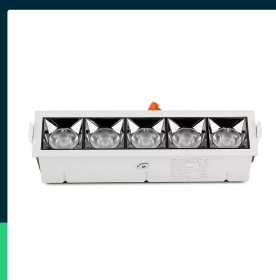

LED downlight SAMSUNG CHIP 20W SMD reflector 12° 5700K

SKU 979 EAN 3800157650328 VT-2-21

Related products (SKUs): 980, 981

TECHNICAL SPECIFICATION

Power	20W	CRI	90+	Brand	V-TAC
Luminous flux (lm)	1600 lm	Material	Aluminium	Warranty	5y
Light color	Cool white	Housing color	White	Certifications	CE, EMC, ROHS
Color temperature	5700K	Dimming	NIE	Efficacy (lm/W)	80 lm/W
Beam angle	12°	IP rating	IP20	Additional information	UGR<19 CRI90+
Voltage	230V	Rotation	NIE	ETIM	ECO02892
SKU	SKU 979	Ignition time (100%)	0.001s	CN code	8539 51 00
EAN barcode	3800157650328	Color consistency	<6	EPREL	987599
Product code	VT-2-21	Size	207x54x47mm		
Series	Downlight	Mounting size	200x45mm		
Energy class	F	Product weight	0,589		
Base	Integrated LED fixture	Volume	0,000968		
Shape	Rectangle	Pack length	220mm		
LED module type	SAMSUNG	Pack width	55mm		
Lifetime	30000h	Pack height	80mm		
Power factor	>0,9	Master carton	20		

LED downlight SAMSUNG CHIP 20W SMD reflector 12° 5700K

SKU 979 EAN 3800157650328 VT-2-21

Related products (SKUs): 980, 981

Product description

- Excellent color rendering index CRI 90+
- 5-year warranty
- SAMSUNG LED chip
- Various colors of light - warm, neutral and cold
- High-quality aluminum body
- No flickering - Flicker Free
- UGR <19
- Available beam angles 12° / 38°
- Available colors 2700K / 4000K / 5700K
- Life time 30 000h
- Quick connector included