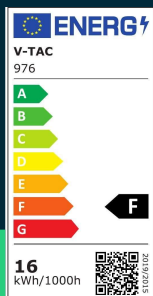

LED downlight SAMSUNG CHIP 16W SMD reflector 12° 5700K

SKU 976 EAN 3800157650298 VT-2-16

Related products (SKUs): 977, 978

TECHNICAL SPECIFICATION

Power	16W	CRI	90+	Brand	V-TAC
Luminous flux (lm)	1280 lm	Material	Aluminium	Warranty	5y
Light color	Cool white	Housing color	White	Certifications	CE, EMC, ROHS
Color temperature	5700K	Dimming	NIE	Efficacy (lm/W)	80 lm/W
Beam angle	12°	IP rating	IP20	Additional information	UGR<19 CRI90+
Voltage	230V	Rotation	NIE	ETIM	ECO02892
SKU	SKU 976	Ignition time (100%)	0.001s	CN code	8539 51 00
EAN barcode	3800157650298	Color consistency	<6	EPREL	987596
Product code	VT-2-16	Size	93x93x47mm		
Series	Downlight	Mounting size	85x85mm		
Energy class	F	Product weight	0,467		
Base	Integrated LED fixture	Volume	0,000726		
Shape	Square	Pack length	120mm		
LED module type	SAMSUNG	Pack width	110mm		
Lifetime	30000h	Pack height	55mm		
Power factor	>0,9	Master carton	50		

**LED downlight SAMSUNG CHIP 16W SMD reflector 12° 5700K**

SKU 976 EAN 3800157650298 VT-2-16

Related products (SKUs): 977, 978

Product description

- Excellent color rendering index CRI 90+
- 5-year warranty
- SAMSUNG LED chip
- Various colors of light - warm, neutral and cold
- High-quality aluminum body
- No flickering - Flicker Free
- UGR <19
- Available beam angles 12° / 38°
- Available colors 2700K / 4000K / 5700K
- Life time 30 000h
- Quick connector included