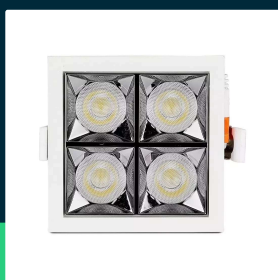

LED downlight SAMSUNG CHIP 16W SMD reflector 12° 5700K

SKU 976 EAN 3800157650298 VT-2-16

Related products (SKUs): 977, 978

TECHNICAL SPECIFICATION

Power	16W	CRI	90+	Brand	V-TAC
Luminous flux (lm)	1280 lm	Material	Aluminium	Warranty	5y
Light color	Cool white	Housing color	White	Certifications	CE, EMC, ROHS
Color temperature	5700K	Dimming	NIE	Efficacy (lm/W)	80 lm/W
Beam angle	12°	IP rating	IP20	Additional information	UGR<19 CRI90+
Voltage	230V	Rotation	NIE	ETIM	ECO02892
SKU	SKU 976	Ignition time (100%)	0.001s	CN code	8539 51 00
EAN barcode	3800157650298	Color consistency	<6	EPREL	987596
Product code	VT-2-16	Size	93x93x47mm		
Series	Downlight	Mounting size	85x85mm		
Energy class	F	Product weight	0,467		
Base	Integrated LED fixture	Volume	0,000726		
Shape	Square	Pack length	120mm		
LED module type	SAMSUNG	Pack width	110mm		
Lifetime	30000h	Pack height	55mm		
Power factor	>0,9	Master carton	50		

**LED downlight SAMSUNG CHIP 16W SMD reflector 12° 5700K**

SKU 976 EAN 3800157650298 VT-2-16

Related products (SKUs): 977, 978

Product description

- Excellent color rendering index CRI 90+
- 5-year warranty
- SAMSUNG LED chip
- Various colors of light - warm, neutral and cold
- High-quality aluminum body
- No flickering - Flicker Free
- UGR <19
- Available beam angles 12° / 38°
- Available colors 2700K / 4000K / 5700K
- Life time 30 000h
- Quick connector included