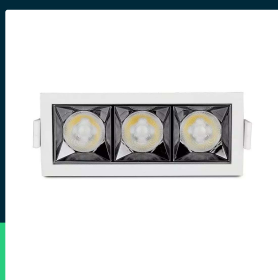

**LED downlight SAMSUNG CHIP 12W SMD reflector 12° 5700K**

SKU 973 EAN 3800157650267 VT-2-12

Related products (SKUs): 974, 975, 990, 23450

**TECHNICAL SPECIFICATION**

Power	12W	CRI	90+	Brand	V-TAC
Luminous flux (lm)	960 lm	Material	Aluminium	Warranty	5y
Light color	Cool white	Housing color	White	Certifications	CE, EMC, ROHS
Color temperature	5700K	Dimming	NIE	Efficacy (lm/W)	80 lm/W
Beam angle	12°	IP rating	IP20	Additional information	UGR<19 CRI90+
Voltage	230V	Rotation	NIE	ETIM	ECO02892
SKU	SKU 973	Ignition time (100%)	0.001s	CN code	8539 51 00
EAN barcode	3800157650267	Color consistency	<6	EPREL	987593
Product code	VT-2-12	Size	130x54x47mm		
Series	Downlight	Mounting size	120x45mm		
Energy class	F	Product weight	0,384		
Base	Integrated LED fixture	Volume	0,000638		
Shape	Rectangle	Pack length	145mm		
LED module type	SAMSUNG	Pack width	80mm		
Lifetime	30000h	Pack height	55mm		
Power factor	>0,6	Master carton	50		

**LED downlight SAMSUNG CHIP 12W SMD reflector 12° 5700K**

SKU 973    EAN 3800157650267    VT-2-12

Related products (SKUs): 974, 975, 990, 23450

## Product description

- Excellent color rendering index CRI 90+
- 5-year warranty
- SAMSUNG LED chip
- Various colors of light - warm, neutral and cold
- High-quality aluminum body
- No flickering - Flicker Free
- UGR <19
- Available beam angles 12° / 38°
- Available colors 2700K / 4000K / 5700K
- Life time 30 000h
- Quick connector included