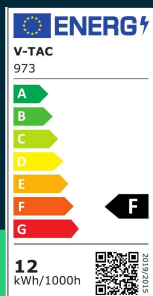

**LED downlight SAMSUNG CHIP 12W SMD reflector 12° 5700K**

SKU 973 EAN 3800157650267 VT-2-12

Related products (SKUs): 974, 975, 990, 23450

**TECHNICAL SPECIFICATION**

Power	12W	CRI	90+	Brand	V-TAC
Luminous flux (lm)	960 lm	Material	Aluminium	Warranty	5y
Light color	Cool white	Housing color	White	Certifications	CE, EMC, ROHS
Color temperature	5700K	Dimming	NIE	Efficacy (lm/W)	80 lm/W
Beam angle	12°	IP rating	IP20	Additional information	UGR<19 CRI90+
Voltage	230V	Rotation	NIE	ETIM	ECO02892
SKU	SKU 973	Ignition time (100%)	0.001s	CN code	8539 51 00
EAN barcode	3800157650267	Color consistency	<6	EPREL	987593
Product code	VT-2-12	Size	130x54x47mm		
Series	Downlight	Mounting size	120x45mm		
Energy class	F	Product weight	0,384		
Base	Integrated LED fixture	Volume	0,000638		
Shape	Rectangle	Pack length	145mm		
LED module type	SAMSUNG	Pack width	80mm		
Lifetime	30000h	Pack height	55mm		
Power factor	>0,6	Master carton	50		

**LED downlight SAMSUNG CHIP 12W SMD reflector 12° 5700K**

SKU 973    EAN 3800157650267    VT-2-12

Related products (SKUs): 974, 975, 990, 23450

## Product description

- Excellent color rendering index CRI 90+
- 5-year warranty
- SAMSUNG LED chip
- Various colors of light - warm, neutral and cold
- High-quality aluminum body
- No flickering - Flicker Free
- UGR <19
- Available beam angles 12° / 38°
- Available colors 2700K / 4000K / 5700K
- Life time 30 000h
- Quick connector included