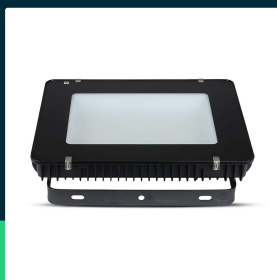

**400W LED floodlight SMD SAMSUNG CHIP slim black body  
6400K 120 lm/W**

SKU 965 EAN 3800157649735 VT-405

Related products (SKUs): 964

## TECHNICAL SPECIFICATION

Power	400W	IK rating	IK08	Brand	V-TAC
Luminous flux (lm)	48000 lm	Housing color	Black	Warranty	5y
Light color	Cool white	Type	SLIM Series	Certifications	CE, EMC, ROHS
Color temperature	6400K	Dimming	NIE	Efficacy (lm/W)	120 lm/W
Beam angle	100°	IP rating	IP65	ETIM	ECO01959
Voltage	230V	Ignition time (100%)	0.001s	CN code	8539 52 00
SKU	SKU 965	Color consistency	<6	EPREL	954907
EAN barcode	3800157649735	Size	580x505x155mm		
Product code	VT-405	Mounting size	1m.		
Energy class	D	Cable length	1m		
Base	Integrated LED fixture	Product weight	14,7		
LED module type	SAMSUNG	Volume	0,086043		
Lifetime	30000h	Pack length	690mm		
Power factor	>0,9	Pack width	580mm		
CRI	70+	Pack height	215mm		
Material	Aluminium	Master carton	1		

## Product description

- SAMSUNG LED chip
- Warranty 5 Years
- Very high efficiency - 120lm/W
- Various colors of light - warm, neutral and cold
- High-quality aluminum body
- Corrosion resistance
- The glass is sealed with silicone rubber ensuring excellent waterproofness and tightness
- Built-in DC power supply