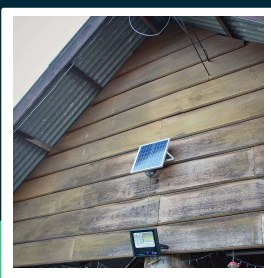

**20W LED Solar floodlight 6000K**

SKU 94010 EAN 3800157645768 VT-60W

Related products (SKUs): 8575, 10408, 10409

**TECHNICAL SPECIFICATION**

Power	20W	Housing color	Black	Master carton	5
Luminous flux (lm)	1650 lm	Type	Solar	Brand	V-TAC
Light color	Cool white	Dimming	TAK	Warranty	2y
Color temperature	6000K	IP rating	IP65	Certifications	CE, EMC, ROHS
Beam angle	120°	Charging time	4h solar	Efficacy (lm/W)	85 lm/W
Voltage	Solar	Operating time	8h	ETIM	EC000301
SKU	SKU 94010	Battery capacity	10000 mAh	CN code	8539 52 00
EAN barcode	3800157645768	Ignition time (100%)	0.001s		
Product code	VT-60W	Operating conditions	-20° +45°		
Base	Integrated LED fixture	Size	278x70x238mm		
LED module type	SMD	Cable length	5m		
Lifetime	20000h	Product weight	3,538		
Input voltage	3.2V DC; DC 6V Panel	Volume	0,014256		
CRI	70+	Pack length	360mm		
Material	Aluminium	Pack width	110mm		
IK rating	IK06	Pack height	3600mm		

**20W LED Solar floodlight 6000K**

SKU 94010 EAN 3800157645768 VT-60W

Related products (SKUs): 8575, 10408, 10409

## Product description

- LED solar projector with external solar panel
- Solar panel with power 20W
- Remote control, AUTO, Timer functions
- No UV or IR radiation
- Instant start and 100% light
- Low operating temperature
- Direct replacement for traditional fixtures