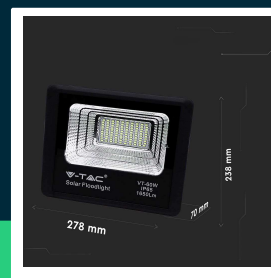

**20W LED Solar floodlight 6000K**

SKU 94010 EAN 3800157645768 VT-60W

Related products (SKUs): 8575, 10408, 10409

**TECHNICAL SPECIFICATION**

Power	20W	Housing color	Black	Master carton	5
Luminous flux (lm)	1650 lm	Type	Solar	Brand	V-TAC
Light color	Cool white	Dimming	TAK	Warranty	2y
Color temperature	6000K	IP rating	IP65	Certifications	CE, EMC, ROHS
Beam angle	120°	Charging time	4h solar	Efficacy (lm/W)	85 lm/W
Voltage	Solar	Operating time	8h	ETIM	EC000301
SKU	SKU 94010	Battery capacity	10000 mAh	CN code	8539 52 00
EAN barcode	3800157645768	Ignition time (100%)	0.001s		
Product code	VT-60W	Operating conditions	-20° +45°		
Base	Integrated LED fixture	Size	278x70x238mm		
LED module type	SMD	Cable length	5m		
Lifetime	20000h	Product weight	3,538		
Input voltage	3.2V DC; DC 6V Panel	Volume	0,014256		
CRI	70+	Pack length	360mm		
Material	Aluminium	Pack width	110mm		
IK rating	IK06	Pack height	3600mm		

**20W LED Solar floodlight 6000K**

SKU 94010 EAN 3800157645768 VT-60W

Related products (SKUs): 8575, 10408, 10409

## Product description

- LED solar projector with external solar panel
- Solar panel with power 20W
- Remote control, AUTO, Timer functions
- No UV or IR radiation
- Instant start and 100% light
- Low operating temperature
- Direct replacement for traditional fixtures