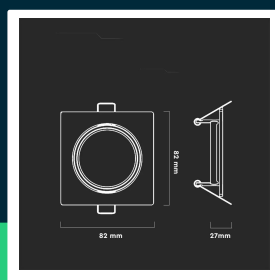

GU10 square spotlight fitting chome 2 pcs/box 82x82

SKU 8943 EAN 3800157657969 VT-817-SQ-CH

Related products (SKUs): ---

TECHNICAL SPECIFICATION

Voltage	230V	Pack height	100mm
SKU	SKU 8943	Master carton	50
EAN barcode	3800157657969	Brand	V-TAC
Product code	VT-817-SQ-CH	Warranty	3y
Series	Ceiling lighting	Certifications	CE, EMC, ROHS
Base	GU10	Parameters	Movable
Shape	Square	ETIM	ECO02896
Material	Steel	CN code	8539 51 00
Housing color	Chrome		
Type	Movable		
IP rating	IP20		
Size	82x82x27mm		
Product weight	0,106		
Volume	0,0006		
Pack length	100mm		
Pack width	60mm		

GU10 square spotlight fitting chome 2 pcs/box 82x82

SKU 8943 EAN 3800157657969 VT-817-SQ-CH

Related products (SKUs): ---

Product description

- Price per package 2 pcs
- Universal eyelet for all light sources 51mm GU10
- The package contains 2 frames