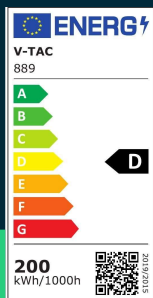

LED street light SAMSUNG CHIP 200W 4000K class II aluminium dimmable 140 lm/W

SKU 889 EAN 3800157646079 VT-202ST

Related products (SKUs): 890

TECHNICAL SPECIFICATION

Power	200W	Power factor	>0,9	Master carton	1
Luminous flux (lm)	28000 lm	CRI	80+	Brand	V-TAC
Light color	Neutral white	Material	Aluminium	Warranty	5y
Color temperature	4000K	IK rating	IK08	Certifications	CE, EMC, ROHS
Beam angle	153-70°	Housing color	Grey	Efficacy (lm/W)	140 lm/W
Voltage	230V	Dimming	TAK	ETIM	EC000062
SKU	SKU 889	IP rating	IP65	CN code	8539 51 00
EAN barcode	3800157646079	Ignition time (100%)	0.001s	EPREL	966948
Product code	VT-202°	Color consistency	<6		
Series	Street lighting	Declared intensity (cd)	11442 Cd Max.		
Energy class	D	Size	748x300x85mm		
Base	Integrated LED fixture	Product weight	9		
LED module type	SAMSUNG	Volume	0,0387125		
Lifetime	30000h	Pack length	815mm		
Input voltage	AC90-305V	Pack width	380mm		
Frequency	50Hz	Pack height	125mm		

**LED street light SAMSUNG CHIP 200W 4000K clas ii aluminium dimmable 140 lm/W**

SKU 889 EAN 3800157646079 VT-202ST

Related products (SKUs): 890

Product description

- SAMSUNG Chip
- 5-year warranty
- Efficiency - 140lm/W
- Type III lenses with an angle of 153x70°
- Surge protection class 4KV/6KV for 50W and 6KV/10KV for 100W and 150W
- PF >0,9
- High quality AC power supply:90-305V,50Hz
- Dimensions - 652x73.5x180mm
- Mounting diameter - 60mm
- IP65 rating