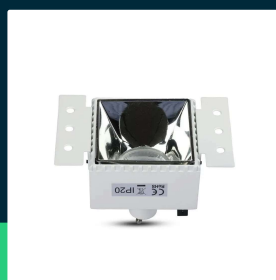

GU10 fitting square with white frame + chrome reflector

SKU 8880 EAN 3800157648677 VT-890

Related products (SKUs): ---

TECHNICAL SPECIFICATION

Voltage	230V	Pack height	60mm
SKU	SKU 8880	Master carton	50
EAN barcode	3800157648677	Brand	V-TAC
Product code	VT-890	Warranty	2y
Series	Ceiling lighting	Certifications	CE, EMC, ROHS
Base	GU10	ETIM	ECO02892
Shape	Square	CN code	8539 51 00
Material	Aluminium		
Housing color	Chrome		
Type	Fixed		
Size	128x75x55mm		
Mounting size	79x75mm/85x75mm		
Product weight	0,15		
Volume	0,000624		
Pack length	130mm		
Pack width	80mm		

**GU10 fitting square with white frame + chrome reflector**

SKU 8880 EAN 3800157648677 VT-890

Related products (SKUs): ---

Product description

- Modern ceiling fixture
- Round and square versions available
- Mounting hole - 79-75/85-75mm
- Suitable for all GU10 light sources
- Material - Aluminum
- Dimensions 75x75-128x55mm