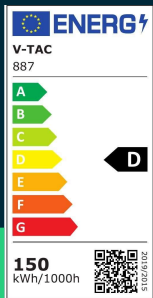

**LED street light SAMSUNG CHIP 150W 4000K class II aluminium dimmable 140 lm/W**

SKU 887 EAN 3800157646055 VT-152ST

Related products (SKUs): 888

## TECHNICAL SPECIFICATION

Power	150W	Power factor	>0,9	Master carton	1
Luminous flux (lm)	21000 lm	CRI	80+	Brand	V-TAC
Light color	Neutral white	Material	Aluminium	Warranty	5y
Color temperature	4000K	IK rating	IK08	Certifications	CE, EMC, ROHS
Beam angle	153-70°	Housing color	Grey	Efficacy (lm/W)	140 lm/W
Voltage	230V	Dimming	TAK	ETIM	EC000062
SKU	SKU 887	IP rating	IP65	CN code	8539 51 00
EAN barcode	3800157646055	Ignition time (100%)	0.001s	EPREL	966946
Product code	VT-152°	Color consistency	<6		
Series	Street lighting	Declared intensity (cd)	8948 Cd Max.		
Energy class	D	Size	748x300x85mm		
Base	Integrated LED fixture	Product weight	8,4		
LED module type	SAMSUNG	Volume	0,038475		
Lifetime	30000h	Pack length	810mm		
Input voltage	AC176-305V	Pack width	380mm		
Frequency	50Hz	Pack height	125mm		

**LED street light SAMSUNG CHIP 150W 4000K clas ii aluminium dimmable 140 lm/W**

SKU 887 EAN 3800157646055 VT-152ST

Related products (SKUs): 888

## Product description

- SAMSUNG Chip
- 5-year warranty
- Efficiency - 140lm/W
- Type III lenses with an angle of 153x70°
- Surge protection class 4KV/6KV for 50W and 6KV/10KV for 100W and 150W
- PF >0,9
- High quality AC power supply:176V-305V,50Hz
- Dimensions - 652x73.5x180mm
- Mounting diameter - 60mm
- IP65 rating