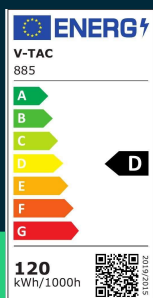

**LED street light SAMSUNG CHIP 120W 4000K clas ii  
aluminium dimmable 140 lm/W**

SKU 885 EAN 3800157646031 VT-122ST

Related products (SKUs): 886

## TECHNICAL SPECIFICATION

Power	120W	Power factor	>0,9	Master carton	2
Luminous flux (lm)	16800 lm	CRI	80+	Brand	V-TAC
Light color	Neutral white	Material	Aluminium	Warranty	5y
Color temperature	4000K	IK rating	IK08	Certifications	CE, EMC, ROHS
Beam angle	153-70°	Housing color	Grey	Efficacy (lm/W)	140 lm/W
Voltage	230V	Dimming	TAK	ETIM	EC000062
SKU	SKU 885	IP rating	IP65	CN code	8539 51 00
EAN barcode	3800157646031	Ignition time (100%)	0.001s	EPREL	966944
Product code	VT-122°	Color consistency	<6		
Series	Street lighting	Declared intensity (cd)	6414 Cd Max.		
Energy class	D	Size	658x270x85mm		
Base	Integrated LED fixture	Product weight	6,4		
LED module type	SAMSUNG	Volume	0,033228		
Lifetime	30000h	Pack length	720mm		
Input voltage	AC176-305V	Pack width	355mm		
Frequency	50Hz	Pack height	130mm		

## Product description

- SAMSUNG Chip
- 5-year warranty
- Efficiency - 140lm/W
- Type III lenses with an angle of 153x70°
- Surge protection class 4KV/6KV for 50W and 6KV/10KV for 100W and 150W
- PF >0,9
- High quality AC power supply:176-305V,50Hz
- Dimensions - 652x73.5x180mm
- Mounting diameter - 60mm
- IP65 rating