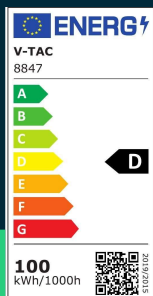

100W LED floodlight SAMSUNG CHIP black body 6500K super bright 135lm/W

SKU 8847 EAN 3800170203372 VT-44101

Related products (SKUs): 8846, 232006, 232186, 232196

TECHNICAL SPECIFICATION

Power	100W	Material	Aluminium	Efficacy (lm/W)	115 lm/W
Luminous flux (lm)	11480 lm	Housing color	Black	ETIM	EC001959
Light color	Cool white	Type	PRO SERIES 135lm/W	CN code	8539 52 00
Color temperature	6500K	Dimming	NIE	EPREL	1541041
Beam angle	115°	IP rating	IP65		
Voltage	230V	Operating conditions	-20° +45°		
SKU	SKU 8847	Size	253.5x40x242.5mm		
EAN barcode	3800170203372	Product weight	1,43		
Product code	VT-44101	Volume	0,003643		
Series	PRO SERIES 135lm/W	Pack length	256mm		
Energy class	D	Pack width	45mm		
Base	Integrated LED fixture	Pack height	246mm		
LED module type	SAMSUNG	Master carton	4		
Lifetime	25000h	Brand	V-TAC		
Input voltage	AC:220-240V, 50Hz	Warranty	5y		
CRI	70+	Certifications	CE, EMC, ROHS		

**100W LED floodlight SAMSUNG CHIP black body 6500K super bright 135lm/W**

SKU 8847 EAN 3800170203372 VT-44101

Related products (SKUs): 8846, 232006, 232186, 232196

Product description

- High light efficiency of 135Lm/W
- SAMSUNG Chip
- 5-year warranty
- Durable aluminum construction resistant to corrosion
- IP65
- Total luminous efficacy 135lm/W, flux at the given beam angle given in the detailed specification