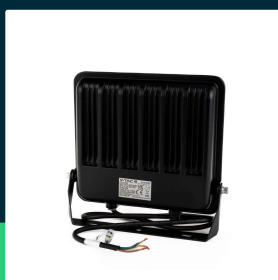

100W LED floodlight SAMSUNG CHIP black body 6500K super bright 135lm/W

SKU 8847 EAN 3800170203372 VT-44101

Related products (SKUs): 8846, 232006, 232186, 232196

TECHNICAL SPECIFICATION

Power	100W	Material	Aluminium	Efficacy (lm/W)	115 lm/W
Luminous flux (lm)	11480 lm	Housing color	Black	ETIM	EC001959
Light color	Cool white	Type	PRO SERIES 135lm/W	CN code	8539 52 00
Color temperature	6500K	Dimming	NIE	EPREL	1541041
Beam angle	115°	IP rating	IP65		
Voltage	230V	Operating conditions	-20° +45°		
SKU	SKU 8847	Size	253.5x40x242.5mm		
EAN barcode	3800170203372	Product weight	1,43		
Product code	VT-44101	Volume	0,003643		
Series	PRO SERIES 135lm/W	Pack length	256mm		
Energy class	D	Pack width	45mm		
Base	Integrated LED fixture	Pack height	246mm		
LED module type	SAMSUNG	Master carton	4		
Lifetime	25000h	Brand	V-TAC		
Input voltage	AC:220-240V, 50Hz	Warranty	5y		
CRI	70+	Certifications	CE, EMC, ROHS		

**100W LED floodlight SAMSUNG CHIP black body 6500K super bright 135lm/W**

SKU 8847 EAN 3800170203372 VT-44101

Related products (SKUs): 8846, 232006, 232186, 232196

Product description

- High light efficiency of 135Lm/W
- SAMSUNG Chip
- 5-year warranty
- Durable aluminum construction resistant to corrosion
- IP65
- Total luminous efficacy 135lm/W, flux at the given beam angle given in the detailed specification