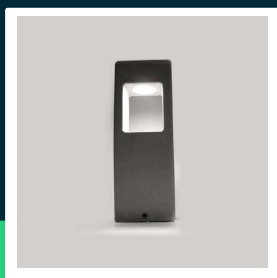

12W LED concrete lawn lamp light grey IP65 3000K

SKU 8699 EAN 3800157655408 VT-898

Related products (SKUs): 8698

TECHNICAL SPECIFICATION

Power	12W	Material	Concrete	Certifications	CE, EMC, ROHS
Luminous flux (lm)	720 lm	Housing color	Grey	Efficacy (lm/W)	60 lm/W
Light color	Warm white	Type	Bollard	ETIM	EC000301
Color temperature	3000K	Dimming	NIE	CN code	8539 51 00
Beam angle	24°	IP rating	IP65	EPREL	986544
Voltage	230V	Ignition time (100%)	0.001s		
SKU	SKU 8699	Color consistency	<6		
EAN barcode	3800157655408	Size	495x180x120mm		
Product code	VT-898	Product weight	12,5		
Series	Garden bollards	Volume	0,027075		
Energy class	G	Pack length	250mm		
Base	Integrated LED fixture	Pack width	190mm		
Shape	Rectangle	Pack height	570mm		
Lifetime	20000h	Master carton	1		
Input voltage	AC:220-240V,50/60Hz	Brand	V-TAC		
CRI	80+	Warranty	2y		

12W LED concrete lawn lamp light grey IP65 3000K

SKU 8699 EAN 3800157655408 VT-898

Related products (SKUs): 8698

Product description

- A perfect replacement for traditional fixtures
- Perfect for extreme temperatures from -20° to + 45°
- Specially designed for outdoor use
- IP65
- Low operating costs