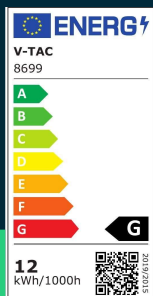

12W LED concrete lawn lamp light grey IP65 3000K

SKU 8699 EAN 3800157655408 VT-898

Related products (SKUs): 8698

TECHNICAL SPECIFICATION

Power	12W	Material	Concrete	Certifications	CE, EMC, ROHS
Luminous flux (lm)	720 lm	Housing color	Grey	Efficacy (lm/W)	60 lm/W
Light color	Warm white	Type	Bollard	ETIM	EC000301
Color temperature	3000K	Dimming	NIE	CN code	8539 51 00
Beam angle	24°	IP rating	IP65	EPREL	986544
Voltage	230V	Ignition time (100%)	0.001s		
SKU	SKU 8699	Color consistency	<6		
EAN barcode	3800157655408	Size	495x180x120mm		
Product code	VT-898	Product weight	12,5		
Series	Garden bollards	Volume	0,027075		
Energy class	G	Pack length	250mm		
Base	Integrated LED fixture	Pack width	190mm		
Shape	Rectangle	Pack height	570mm		
Lifetime	20000h	Master carton	1		
Input voltage	AC:220-240V,50/60Hz	Brand	V-TAC		
CRI	80+	Warranty	2y		

12W LED concrete lawn lamp light grey IP65 3000K

SKU 8699 EAN 3800157655408 VT-898

Related products (SKUs): 8698

Product description

- A perfect replacement for traditional fixtures
- Perfect for extreme temperatures from -20° to + 45°
- Specially designed for outdoor use
- IP65
- Low operating costs