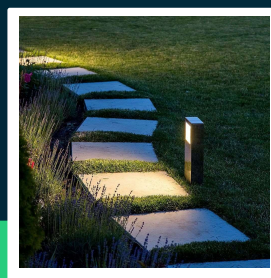

12W LED concrete lawn lamp light grey IP65 3000K

SKU 8699 EAN 3800157655408 VT-898

Related products (SKUs): 8698

TECHNICAL SPECIFICATION

Power	12W	Material	Concrete	Certifications	CE, EMC, ROHS
Luminous flux (lm)	720 lm	Housing color	Grey	Efficacy (lm/W)	60 lm/W
Light color	Warm white	Type	Bollard	ETIM	EC000301
Color temperature	3000K	Dimming	NIE	CN code	8539 51 00
Beam angle	24°	IP rating	IP65	EPREL	986544
Voltage	230V	Ignition time (100%)	0.001s		
SKU	SKU 8699	Color consistency	<6		
EAN barcode	3800157655408	Size	495x180x120mm		
Product code	VT-898	Product weight	12,5		
Series	Garden bollards	Volume	0,027075		
Energy class	G	Pack length	250mm		
Base	Integrated LED fixture	Pack width	190mm		
Shape	Rectangle	Pack height	570mm		
Lifetime	20000h	Master carton	1		
Input voltage	AC:220-240V,50/60Hz	Brand	V-TAC		
CRI	80+	Warranty	2y		

12W LED concrete lawn lamp light grey IP65 3000K

SKU 8699 EAN 3800157655408 VT-898

Related products (SKUs): 8698

Product description

- A perfect replacement for traditional fixtures
- Perfect for extreme temperatures from -20° to + 45°
- Specially designed for outdoor use
- IP65
- Low operating costs