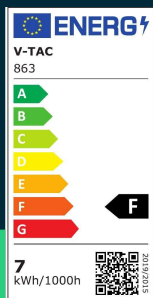

7W P45 plastic bulb with SAMSUNG CHIP 3000K E14

SKU 863 EAN 3800157640084 VT-270

Related products (SKUs): 864, 865, 21863, 21864, 21865, 24018, 24019, 24020, 218636, 218646, 218656

TECHNICAL SPECIFICATION

Power	7W	Frequency	50Hz	Volume	0,00019125
Equivalent power	45W	Power factor	>0,5	Pack length	50mm
Luminous flux (lm)	600 lm	CRI	80+	Pack width	45mm
Light color	Warm white	Material	Plastic	Pack height	85mm
Color temperature	3000K	Housing color	Matte opal	Master carton	200
Beam angle	180°	Type	Light sources	Brand	V-TAC
Voltage	230V	Dimming	NIE	Warranty	5y
SKU	SKU 863	IP rating	IP20	Certifications	CE, EMC, ROHS
EAN barcode	3800157640084	Ignition time (100%)	0.001s	Efficacy (lm/W)	85 lm/W
Product code	VT-270	Color consistency	<6	ETIM	EC001959
Energy class	F	Declared intensity (cd)	95.4 Cd Max.	CN code	8539 52 00
Base	E14	On/Off cycles	>20000	EPREL	1025051
Shape	Ball	Operating conditions	-20° +45°		
LED module type	SAMSUNG	Lumen maintenance	0,7		
Lifetime	30000h	Size	45x81mm		
Input voltage	220-240V	Product weight	0,026		