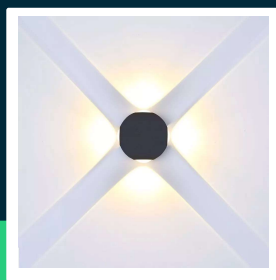

4W LED wall light black body round 4000K IP65

SKU 8554 EAN 3800157640480 VT-834

Related products (SKUs): 8551, 8552, 8553

TECHNICAL SPECIFICATION

Power	4W	Power factor	>0,45	Pack height	110mm
Luminous flux (lm)	440 lm	CRI	80+	Master carton	20
Light color	Neutral white	Material	Aluminium	Brand	V-TAC
Color temperature	4000K	Housing color	Black	Warranty	2y
Voltage	230V	Type	Wall	Certifications	CE, EMC, ROHS
SKU	SKU 8554	Dimming	NIE	Efficacy (lm/W)	110 lm/W
EAN barcode	3800157640480	IP rating	IP65	ETIM	ECO02892
Product code	VT-834	Ignition time (100%)	0.001s	CN code	8539 51 00
Series	Wall sconces	Color consistency	<6	EPREL	1028017
Energy class	F	On/Off cycles	15000		
Base	Integrated LED fixture	Operating conditions	-20° +45°		
Shape	Round	Size	112mm		
LED module type	SMD	Product weight	0,64		
Lifetime	30000h	Volume	0,001331		
Input voltage	220-240V	Pack length	110mm		
Frequency	50/60Hz	Pack width	110mm		

**4W LED wall light black body round 4000K IP65**

SKU 8554 EAN 3800157640480 VT-834

Related products (SKUs): 8551, 8552, 8553

Product description

- Modern illumination of facades, walls and window recesses
- IP65 rating
- Light angle 4x90°
- Available light colors 3000K and 4000K
- High-quality aluminum body
- Available in black and white color options
- Dimensions 112mm
- Easy installation