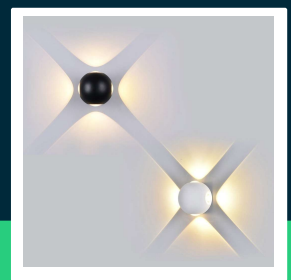

4W LED wall light black body round 4000K IP65

SKU 8554 EAN 3800157640480 VT-834

Related products (SKUs): 8551, 8552, 8553

TECHNICAL SPECIFICATION

Power	4W	Power factor	>0,45	Pack height	110mm
Luminous flux (lm)	440 lm	CRI	80+	Master carton	20
Light color	Neutral white	Material	Aluminium	Brand	V-TAC
Color temperature	4000K	Housing color	Black	Warranty	2y
Voltage	230V	Type	Wall	Certifications	CE, EMC, ROHS
SKU	SKU 8554	Dimming	NIE	Efficacy (lm/W)	110 lm/W
EAN barcode	3800157640480	IP rating	IP65	ETIM	ECO02892
Product code	VT-834	Ignition time (100%)	0.001s	CN code	8539 51 00
Series	Wall sconces	Color consistency	<6	EPREL	1028017
Energy class	F	On/Off cycles	15000		
Base	Integrated LED fixture	Operating conditions	-20° +45°		
Shape	Round	Size	112mm		
LED module type	SMD	Product weight	0,64		
Lifetime	30000h	Volume	0,001331		
Input voltage	220-240V	Pack length	110mm		
Frequency	50/60Hz	Pack width	110mm		

**4W LED wall light black body round 4000K IP65**

SKU 8554 EAN 3800157640480 VT-834

Related products (SKUs): 8551, 8552, 8553

Product description

- Modern illumination of facades, walls and window recesses
- IP65 rating
- Light angle 4x90°
- Available light colors 3000K and 4000K
- High-quality aluminum body
- Available in black and white color options
- Dimensions 112mm
- Easy installation