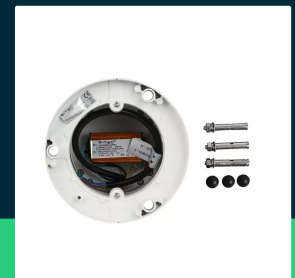

**10W LED wall light white body 25cm height 6400K**

SKU 8318 EAN 3800157632294 VT-830

Related products (SKUs): 8317, 8319, 8320, 8321, 8322, 8323, 8324, 218323, 128317, 128318, 128319, 128320, 128321, 128322, 128323, 128324

**TECHNICAL SPECIFICATION**

Power	10W	Power factor	>0,5	Volume	0,00918
Luminous flux (lm)	450 lm	CRI	80+	Pack length	180mm
Light color	Cool white	Material	Aluminium	Pack width	170mm
Color temperature	6400K	Housing color	White	Pack height	300mm
Beam angle	72°	Type	Bollard	Master carton	8
Voltage	230V	Dimming	NIE	Quantity per pallet	120
SKU	SKU 8318	IP rating	IP65	Brand	V-TAC
EAN barcode	3800157632294	Rotation	NIE	Warranty	2y
Product code	VT-830	Ignition time (100%)	0.001s	Certifications	CE, EMC, ROHS
Series	Garden bollards	Color consistency	<6	Efficacy (lm/W)	45 lm/W
Energy class	G	Declared intensity (cd)	375.00 Cd Max.	Additional information	LED by CREE
Base	Integrated LED fixture	On/Off cycles	15000	ETIM	EC000301
Shape	Round	Operating conditions	-20° +45°	CN code	8539 51 00
LED module type	COB	Size	108x250mm	EPREL	986523
Lifetime	20000h	Height	25cm		
Frequency	50/60Hz	Product weight	1,16		

## Product description

- High-quality CREE LED chip
- A perfect replacement for traditional fixtures
- Available colors: black, white and gray
- Available light colors 3000K, 4000K and 5000K
- Available heights 25cm and 80cm
- High-quality aluminum body
- Operates in extreme temperatures from -20° to +45°
- Specially designed for outdoor use
- IP65 protection rating for safety
- Low operating costs