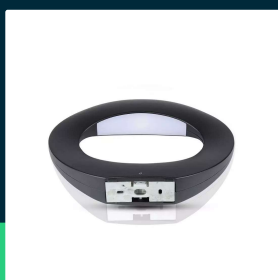

10W LED wall light black body 3000K

SKU 8309 EAN 3800157630030 VT-811

Related products (SKUs): 8310, 8307, 8308, 218309

TECHNICAL SPECIFICATION

Power	10W	Power factor	>0,45	Pack length	230mm
Luminous flux (lm)	1100 lm	CRI	80+	Pack width	70mm
Light color	Warm white	Material	Aluminium	Pack height	310mm
Color temperature	3000K	Housing color	Black	Master carton	20
Beam angle	360°	Type	Wall	Quantity per pallet	240
Voltage	230V	Dimming	NIE	Brand	V-TAC
SKU	SKU 8309	IP rating	IP65	Warranty	2y
EAN barcode	3800157630030	Ignition time (100%)	0.001s	Certifications	CE, EMC, ROHS
Product code	VT-811	Color consistency	<6	Efficacy (lm/W)	110 lm/W
Series	Wall sconces	Declared intensity (cd)	87.5 Cd Max.	ETIM	ECO02892
Energy class	F	On/Off cycles	15000	CN code	8539 51 00
Base	Integrated LED fixture	Operating conditions	-20° +45°	EPREL	1027989
LED module type	SMD	Compatibility	Sensor		
Lifetime	30000h	Size	300x215x60mm		
Input voltage	220-240V	Product weight	1,157		
Frequency	50/60Hz	Volume	0,004991		

TOW LED wall light black body 3000K

SKU 8309 EAN 3800157630030 VT-811

Related products (SKUs): 8310, 8307, 8308, 218309

Product description

- High quality LED chip
- IP65 rating
- Modern illumination of facades and walls
- Available light colors 3000K and 4000K
- Available colors: black and white
- High-quality aluminum body
- Dimensions 300x215x60mm
- Easy installation