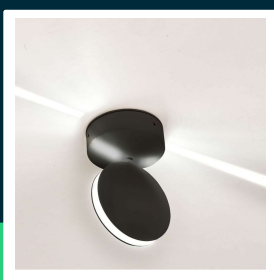

7W LED wall light black body 4000K IP65

SKU 8220 EAN 3800157623377 VT-707

Related products (SKUs): 8217, 8218, 8219, 218217

TECHNICAL SPECIFICATION

Power	7W	CRI	80+	Pack height	130mm
Equivalent power	60W	Material	Aluminium	Master carton	20
Luminous flux (lm)	770 lm	Housing color	Black	Quantity per pallet	300
Light color	Neutral white	Type	Wall	Brand	V-TAC
Color temperature	4000K	Dimming	NIE	Warranty	2y
Beam angle	360°	IP rating	IP65	Certifications	CE, EMC, ROHS
Voltage	230V	Ignition time (100%)	0.001s	Efficacy (lm/W)	110 lm/W
SKU	SKU 8220	Color consistency	<6	ETIM	EC002892
EAN barcode	3800157623377	Declared intensity (cd)	61.2 Cd Max.	CN code	8539 51 00
Product code	VT-707	On/Off cycles	15000	EPREL	1027944
Energy class	F	Operating conditions	-20° +45°		
Base	Integrated LED fixture	Size	110x120x170mm		
Lifetime	20000h	Product weight	0,921		
Input voltage	220-240V	Volume	0,002704		
Frequency	50/60Hz	Pack length	160mm		
Power factor	>0,5	Pack width	130mm		

**7W LED wall light black body 4000K IP65**

SKU 8220 EAN 3800157623377 VT-707

Related products (SKUs): 8217, 8218, 8219, 218217

Product description

- Modern illumination of facades, walls and window recesses
- Light angle 360°
- IP65 rating
- Available light colors 3000K and 4000K
- High-quality aluminum body
- Available in black and white color options
- Dimensions 110x120x170mm
- Easy installation