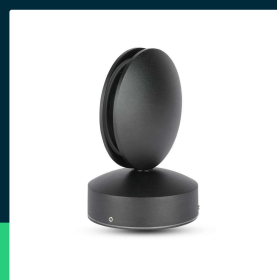

7W LED wall light black body 4000K IP65

SKU 8220 EAN 3800157623377 VT-707

Related products (SKUs): 8217, 8218, 8219, 218217

TECHNICAL SPECIFICATION

Power	7W	CRI	80+	Pack height	130mm
Equivalent power	60W	Material	Aluminium	Master carton	20
Luminous flux (lm)	770 lm	Housing color	Black	Quantity per pallet	300
Light color	Neutral white	Type	Wall	Brand	V-TAC
Color temperature	4000K	Dimming	NIE	Warranty	2y
Beam angle	360°	IP rating	IP65	Certifications	CE, EMC, ROHS
Voltage	230V	Ignition time (100%)	0.001s	Efficacy (lm/W)	110 lm/W
SKU	SKU 8220	Color consistency	<6	ETIM	EC002892
EAN barcode	3800157623377	Declared intensity (cd)	61.2 Cd Max.	CN code	8539 51 00
Product code	VT-707	On/Off cycles	15000	EPREL	1027944
Energy class	F	Operating conditions	-20° +45°		
Base	Integrated LED fixture	Size	110x120x170mm		
Lifetime	20000h	Product weight	0,921		
Input voltage	220-240V	Volume	0,002704		
Frequency	50/60Hz	Pack length	160mm		
Power factor	>0,5	Pack width	130mm		

**7W LED wall light black body 4000K IP65**

SKU 8220 EAN 3800157623377 VT-707

Related products (SKUs): 8217, 8218, 8219, 218217

Product description

- Modern illumination of facades, walls and window recesses
- Light angle 360°
- IP65 rating
- Available light colors 3000K and 4000K
- High-quality aluminum body
- Available in black and white color options
- Dimensions 110x120x170mm
- Easy installation