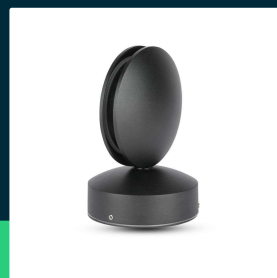

7W LED wall light black body 3000K IP65

SKU 8219 EAN 3800157623360 VT-707

Related products (SKUs): 8217, 8218, 8220, 218217

TECHNICAL SPECIFICATION

Power	7W	CRI	80+	Pack height	130mm
Equivalent power	60W	Material	Aluminium	Master carton	20
Luminous flux (lm)	770 lm	Housing color	Black	Quantity per pallet	300
Light color	Warm white	Type	Wall	Brand	V-TAC
Color temperature	3000K	Dimming	NIE	Warranty	2y
Beam angle	360°	IP rating	IP65	Certifications	CE, EMC, ROHS
Voltage	230V	Ignition time (100%)	0.001s	Efficacy (lm/W)	110 lm/W
SKU	SKU 8219	Color consistency	<6	ETIM	EC002892
EAN barcode	3800157623360	Declared intensity (cd)	61.2 Cd Max.	CN code	8539 51 00
Product code	VT-707	On/Off cycles	15000	EPREL	1027943
Energy class	F	Operating conditions	-20° +45°		
Base	Integrated LED fixture	Size	110x120x170mm		
Lifetime	20000h	Product weight	0,921		
Input voltage	220-240V	Volume	0,003724		
Frequency	50/60Hz	Pack length	160mm		
Power factor	>0,5	Pack width	130mm		

**7W LED wall light black body 3000K IP65**

SKU 8219 EAN 3800157623360 VT-707

Related products (SKUs): 8217, 8218, 8220, 218217

Product description

- Modern illumination of facades, walls and window recesses
- Light angle 360°
- IP65 rating
- Available light colors 3000K and 4000K
- High-quality aluminum body
- Available in black and white color options
- Dimensions 110x120x170mm
- Easy installation