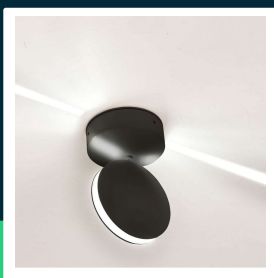

7W LED wall light black body 3000K IP65

SKU 8219 EAN 3800157623360 VT-707

Related products (SKUs): 8217, 8218, 8220, 218217

TECHNICAL SPECIFICATION

Power	7W	CRI	80+	Pack height	130mm
Equivalent power	60W	Material	Aluminium	Master carton	20
Luminous flux (lm)	770 lm	Housing color	Black	Quantity per pallet	300
Light color	Warm white	Type	Wall	Brand	V-TAC
Color temperature	3000K	Dimming	NIE	Warranty	2y
Beam angle	360°	IP rating	IP65	Certifications	CE, EMC, ROHS
Voltage	230V	Ignition time (100%)	0.001s	Efficacy (lm/W)	110 lm/W
SKU	SKU 8219	Color consistency	<6	ETIM	EC002892
EAN barcode	3800157623360	Declared intensity (cd)	61.2 Cd Max.	CN code	8539 51 00
Product code	VT-707	On/Off cycles	15000	EPREL	1027943
Energy class	F	Operating conditions	-20° +45°		
Base	Integrated LED fixture	Size	110x120x170mm		
Lifetime	20000h	Product weight	0,921		
Input voltage	220-240V	Volume	0,003724		
Frequency	50/60Hz	Pack length	160mm		
Power factor	>0,5	Pack width	130mm		

**7W LED wall light black body 3000K IP65**

SKU 8219 EAN 3800157623360 VT-707

Related products (SKUs): 8217, 8218, 8220, 218217

Product description

- Modern illumination of facades, walls and window recesses
- Light angle 360°
- IP65 rating
- Available light colors 3000K and 4000K
- High-quality aluminum body
- Available in black and white color options
- Dimensions 110x120x170mm
- Easy installation