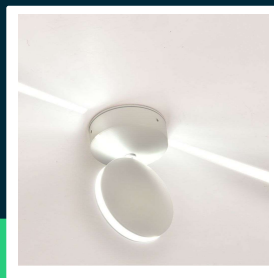

7W LED wall light white body 4000K IP65

SKU 8218 EAN 3800157623353 VT-707

Related products (SKUs): 8217, 8219, 8220, 218217

TECHNICAL SPECIFICATION

Power	7W	CRI	80+	Pack height	130mm
Equivalent power	60W	Material	Aluminium	Master carton	20
Luminous flux (lm)	770 lm	Housing color	White	Quantity per pallet	300
Light color	Neutral white	Type	Wall	Brand	V-TAC
Color temperature	4000K	Dimming	NIE	Warranty	2y
Beam angle	360°	IP rating	IP65	Certifications	CE, EMC, ROHS
Voltage	230V	Ignition time (100%)	0.001s	Efficacy (lm/W)	110 lm/W
SKU	SKU 8218	Color consistency	<6	ETIM	EC002892
EAN barcode	3800157623353	Declared intensity (cd)	61.2 Cd Max.	CN code	8539 51 00
Product code	VT-707	On/Off cycles	15000	EPREL	1027942
Energy class	F	Operating conditions	-20° +45°		
Base	Integrated LED fixture	Size	110x120x170mm		
Lifetime	20000h	Product weight	0,921		
Input voltage	220-240V	Volume	0,002704		
Frequency	50/60Hz	Pack length	160mm		
Power factor	>0,5	Pack width	130mm		

**7W LED wall light white body 4000K IP65**

SKU 8218 EAN 3800157623353 VT-707

Related products (SKUs): 8217, 8219, 8220, 218217

Product description

- Modern illumination of facades, walls and window recesses
- Light angle 360°
- IP65 rating
- Available light colors 3000K and 4000K
- High-quality aluminum body
- Available in black and white color options
- Dimensions 110x120x170mm
- Easy installation