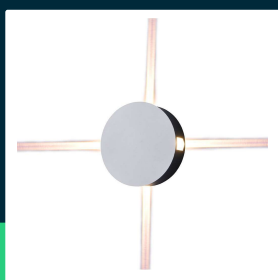

**4W LED wall light white body round 4000K IP65**

SKU 8214 EAN 3800157623315 VT-706

Related products (SKUs): 8213, 8215, 8216, 218214, 218215

**TECHNICAL SPECIFICATION**

Power	4W	Power factor	>0,5	Pack height	55mm
Equivalent power	40W	CRI	80+	Master carton	20
Luminous flux (lm)	440 lm	Material	Aluminium, acrylic	Quantity per pallet	720
Light color	Neutral white	Housing color	White	Brand	V-TAC
Color temperature	4000K	Type	Wall	Warranty	2y
Beam angle	360°	Dimming	NIE	Certifications	CE, EMC, ROHS
Voltage	230V	IP rating	IP65	Efficacy (lm/W)	110 lm/W
SKU	SKU 8214	Ignition time (100%)	0.001s	ETIM	EC002892
EAN barcode	3800157623315	Color consistency	<6	CN code	8539 51 00
Product code	VT-706	On/Off cycles	15000	EPREL	1027938
Energy class	F	Operating conditions	-20° +45°		
Base	Integrated LED fixture	Size	150x50mm		
Shape	Round	Product weight	0,784		
Lifetime	20000h	Volume	0,001584		
Input voltage	220-240V	Pack length	180mm		
Frequency	50/60Hz	Pack width	160mm		

**4W LED wall light white body round 4000K IP65**

SKU 8214 EAN 3800157623315 VT-706

Related products (SKUs): 8213, 8215, 8216, 218214, 218215

## Product description

- High quality LED chip
- A perfect replacement for traditional fixtures
- Black and white colors available
- Available light colors 3000K and 4000K
- Dimensions 150x50mm
- High-quality aluminum body
- Operates in extreme temperatures from -20° to +45°
- IP65 protection rating for safety
- Low operating costs