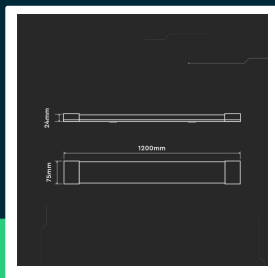

**40W LED grill fitting 120cm 6400K**

SKU 8049 EAN 3800170203075 VT-8340

Related products (SKUs): 8048, 8050, 8054, 23788

**TECHNICAL SPECIFICATION**

Power	40W	Material	Plastic	Efficacy (lm/W)	120 lm/W
Luminous flux (lm)	4800 lm	Housing color	White	ETIM	ECO00109
Light color	Cool white	Dimming	NIE	CN code	8539 51 00
Color temperature	6500K	IP rating	IP20	EPREL	1506850
Beam angle	120°	Operating conditions	-20° +45°		
Voltage	230V	Size	1200x75x24mm		
SKU	SKU 8049	Length	120cm		
EAN barcode	3800170203075	Product weight	0,42		
Product code	VT-8340	Volume	0,003026		
Series	Ceiling lighting	Pack length	1230mm		
Energy class	E	Pack width	75mm		
Base	Integrated LED fixture	Pack height	25mm		
LED module type	SMD	Master carton	30		
Lifetime	25000h	Brand	V-TAC		
Input voltage	AC:220-240V, 50Hz	Warranty	3y		
Power factor	>0,9	Certifications	CE, EMC, ROHS		