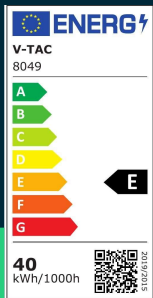

**40W LED grill fitting 120cm 6400K**

SKU 8049 EAN 3800170203075 VT-8340

Related products (SKUs): 8048, 8050, 8054, 23788

**TECHNICAL SPECIFICATION**

Power	40W	Material	Plastic	Efficacy (lm/W)	120 lm/W
Luminous flux (lm)	4800 lm	Housing color	White	ETIM	ECO00109
Light color	Cool white	Dimming	NIE	CN code	8539 51 00
Color temperature	6500K	IP rating	IP20	EPREL	1506850
Beam angle	120°	Operating conditions	-20° +45°		
Voltage	230V	Size	1200x75x24mm		
SKU	SKU 8049	Length	120cm		
EAN barcode	3800170203075	Product weight	0,42		
Product code	VT-8340	Volume	0,003026		
Series	Ceiling lighting	Pack length	1230mm		
Energy class	E	Pack width	75mm		
Base	Integrated LED fixture	Pack height	25mm		
LED module type	SMD	Master carton	30		
Lifetime	25000h	Brand	V-TAC		
Input voltage	AC:220-240V, 50Hz	Warranty	3y		
Power factor	>0,9	Certifications	CE, EMC, ROHS		