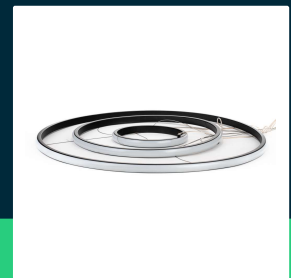

32W LED hanging decorative lamp 600*400*200 black body 3000K

SKU 8017 EAN 3800170202535 VT-7816

Related products (SKUs): 8019, 8018

TECHNICAL SPECIFICATION

Power	32W	Housing color	Black	Efficacy (lm/W)	120 lm/W
Luminous flux (lm)	3880 lm	Type	Suspended	ETIM	EC001743
Light color	Warm white	Dimming	NIE	CN code	8539 51 00
Color temperature	3000K	IP rating	IP20	EPREL	1539070
Beam angle	180°	Ignition time (100%)	0.001s		
Voltage	230V	On/Off cycles	>15000		
SKU	SKU 8017	Size	600x1000mm		
EAN barcode	3800170202535	Product weight	1,9		
Product code	VT-7816	Volume	0,027787		
Series	Ceiling lighting	Pack length	610mm		
Energy class	E	Pack width	610mm		
Base	Integrated LED fixture	Pack height	60mm		
LED module type	SMD	Master carton	1		
Lifetime	20000h	Brand	V-TAC		
Input voltage	AC:220-240V, 50/60Hz	Warranty	2y		
CRI	80+	Certifications	CE, EMC, ROHS		

**32W LED hanging decorative lamp 600*400*200 black body
3000K**

SKU 8017 EAN 3800170202535 VT-7816

Related products (SKUs): 8019, 8018

Product description

- Modern fixture with built-in LEDs
- Elegant finish
- Easy installation