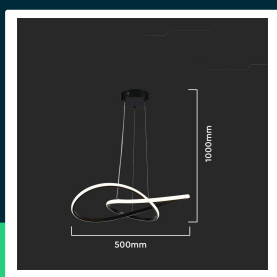

20W LED hanging decorative lamp ?500 black body 3000K

SKU 8012 EAN 3800170202504 VT-7799

Related products (SKUs): 8014, 8013

TECHNICAL SPECIFICATION

Power	20W	Housing color	Black	Efficacy (lm/W)	125 lm/W
Luminous flux (lm)	2540 lm	Type	Suspended	ETIM	EC001743
Light color	Warm white	Dimming	NIE	CN code	8539 51 00
Color temperature	3000K	IP rating	IP20	EPREL	1539067
Beam angle	180°	Ignition time (100%)	0.001s		
Voltage	230V	On/Off cycles	>15000		
SKU	SKU 8012	Size	500x1000mm		
EAN barcode	3800170202504	Product weight	1,5		
Product code	VT-7799	Volume	0,02716		
Series	Ceiling lighting	Pack length	555mm		
Energy class	E	Pack width	510mm		
Base	Integrated LED fixture	Pack height	75mm		
LED module type	SMD	Master carton	5		
Lifetime	20000h	Brand	V-TAC		
Input voltage	AC:220-240V, 50/60Hz	Warranty	2y		
CRI	80+	Certifications	CE, EMC, ROHS		

20W LED hanging decorative lamp ?500 black body 3000K

SKU 8012 EAN 3800170202504 VT-7799

Related products (SKUs): 8014, 8013

Product description

- Modern fixture with built-in LEDs
- Elegant finish
- Easy installation