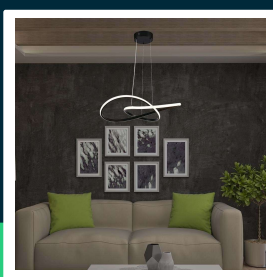

20W LED hanging decorative lamp ?500 black body 3000K

SKU 8012 EAN 3800170202504 VT-7799

Related products (SKUs): 8014, 8013

TECHNICAL SPECIFICATION

Power	20W	Housing color	Black	Efficacy (lm/W)	125 lm/W
Luminous flux (lm)	2540 lm	Type	Suspended	ETIM	EC001743
Light color	Warm white	Dimming	NIE	CN code	8539 51 00
Color temperature	3000K	IP rating	IP20	EPREL	1539067
Beam angle	180°	Ignition time (100%)	0.001s		
Voltage	230V	On/Off cycles	>15000		
SKU	SKU 8012	Size	500x1000mm		
EAN barcode	3800170202504	Product weight	1,5		
Product code	VT-7799	Volume	0,02716		
Series	Ceiling lighting	Pack length	555mm		
Energy class	E	Pack width	510mm		
Base	Integrated LED fixture	Pack height	75mm		
LED module type	SMD	Master carton	5		
Lifetime	20000h	Brand	V-TAC		
Input voltage	AC:220-240V, 50/60Hz	Warranty	2y		
CRI	80+	Certifications	CE, EMC, ROHS		

20W LED hanging decorative lamp ?500 black body 3000K

SKU 8012 EAN 3800170202504 VT-7799

Related products (SKUs): 8014, 8013

Product description

- Modern fixture with built-in LEDs
- Elegant finish
- Easy installation