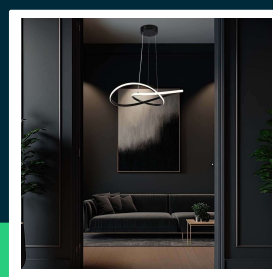

20W LED hanging decorative lamp ?500 black body 3000K

SKU 8012 EAN 3800170202504 VT-7799

Related products (SKUs): 8014, 8013

TECHNICAL SPECIFICATION

Power	20W	Housing color	Black	Efficacy (lm/W)	125 lm/W
Luminous flux (lm)	2540 lm	Type	Suspended	ETIM	EC001743
Light color	Warm white	Dimming	NIE	CN code	8539 51 00
Color temperature	3000K	IP rating	IP20	EPREL	1539067
Beam angle	180°	Ignition time (100%)	0.001s		
Voltage	230V	On/Off cycles	>15000		
SKU	SKU 8012	Size	500x1000mm		
EAN barcode	3800170202504	Product weight	1,5		
Product code	VT-7799	Volume	0,02716		
Series	Ceiling lighting	Pack length	555mm		
Energy class	E	Pack width	510mm		
Base	Integrated LED fixture	Pack height	75mm		
LED module type	SMD	Master carton	5		
Lifetime	20000h	Brand	V-TAC		
Input voltage	AC:220-240V, 50/60Hz	Warranty	2y		
CRI	80+	Certifications	CE, EMC, ROHS		

20W LED hanging decorative lamp ?500 black body 3000K

SKU 8012 EAN 3800170202504 VT-7799

Related products (SKUs): 8014, 8013

Product description

- Modern fixture with built-in LEDs
- Elegant finish
- Easy installation