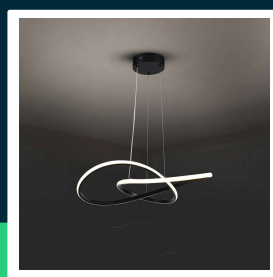

20W LED hanging decorative lamp ?500 black body 3000K

SKU 8012 EAN 3800170202504 VT-7799

Related products (SKUs): 8014, 8013

TECHNICAL SPECIFICATION

Power	20W	Housing color	Black	Efficacy (lm/W)	125 lm/W
Luminous flux (lm)	2540 lm	Type	Suspended	ETIM	EC001743
Light color	Warm white	Dimming	NIE	CN code	8539 51 00
Color temperature	3000K	IP rating	IP20	EPREL	1539067
Beam angle	180°	Ignition time (100%)	0.001s		
Voltage	230V	On/Off cycles	>15000		
SKU	SKU 8012	Size	500x1000mm		
EAN barcode	3800170202504	Product weight	1,5		
Product code	VT-7799	Volume	0,02716		
Series	Ceiling lighting	Pack length	555mm		
Energy class	E	Pack width	510mm		
Base	Integrated LED fixture	Pack height	75mm		
LED module type	SMD	Master carton	5		
Lifetime	20000h	Brand	V-TAC		
Input voltage	AC:220-240V, 50/60Hz	Warranty	2y		
CRI	80+	Certifications	CE, EMC, ROHS		

20W LED hanging decorative lamp ?500 black body 3000K

SKU 8012 EAN 3800170202504 VT-7799

Related products (SKUs): 8014, 8013

Product description

- Modern fixture with built-in LEDs
- Elegant finish
- Easy installation