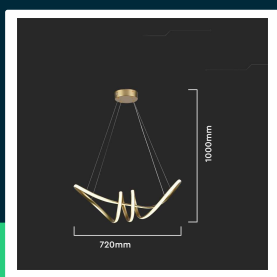

**24W LED hanging decorative lamp 720\*300 champagne gold body 3000K**

SKU 8011 EAN 3800170202498 VT-7798

Related products (SKUs): 8010

## TECHNICAL SPECIFICATION

Power	24W	Housing color	Champagne gold	Efficacy (lm/W)	135 lm/W
Luminous flux (lm)	3240 lm	Type	Suspended	ETIM	EC001743
Light color	Warm white	Dimming	NIE	CN code	8539 51 00
Color temperature	3000K	IP rating	IP20	EPREL	1539066
Beam angle	270°	Ignition time (100%)	0.001s		
Voltage	230V	On/Off cycles	>15000		
SKU	SKU 8011	Size	720x300mm		
EAN barcode	3800170202498	Product weight	1,85		
Product code	VT-7798	Volume	0,04292		
Series	Ceiling lighting	Pack length	730mm		
Energy class	D	Pack width	285mm		
Base	Integrated LED fixture	Pack height	200mm		
LED module type	SMD	Master carton	1		
Lifetime	20000h	Brand	V-TAC		
Input voltage	AC:220-240V, 50/60Hz	Warranty	2y		
CRI	80+	Certifications	CE, EMC, ROHS		

## Product description

- Modern fixture with built-in LEDs
- Elegant finish
- Easy installation