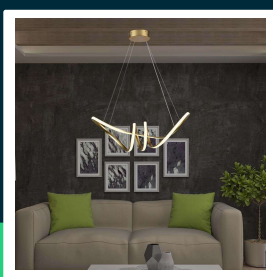

**24W LED hanging decorative lamp 720\*300 champagne gold body 3000K**

SKU 8011 EAN 3800170202498 VT-7798

Related products (SKUs): 8010

## TECHNICAL SPECIFICATION

Power	24W	Housing color	Champagne gold	Efficacy (lm/W)	135 lm/W
Luminous flux (lm)	3240 lm	Type	Suspended	ETIM	EC001743
Light color	Warm white	Dimming	NIE	CN code	8539 51 00
Color temperature	3000K	IP rating	IP20	EPREL	1539066
Beam angle	270°	Ignition time (100%)	0.001s		
Voltage	230V	On/Off cycles	>15000		
SKU	SKU 8011	Size	720x300mm		
EAN barcode	3800170202498	Product weight	1,85		
Product code	VT-7798	Volume	0,04292		
Series	Ceiling lighting	Pack length	730mm		
Energy class	D	Pack width	285mm		
Base	Integrated LED fixture	Pack height	200mm		
LED module type	SMD	Master carton	1		
Lifetime	20000h	Brand	V-TAC		
Input voltage	AC:220-240V, 50/60Hz	Warranty	2y		
CRI	80+	Certifications	CE, EMC, ROHS		

## Product description

- Modern fixture with built-in LEDs
- Elegant finish
- Easy installation