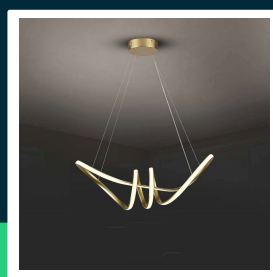

**24W LED hanging decorative lamp 720\*300 champagne gold body 3000K**

SKU 8011 EAN 3800170202498 VT-7798

Related products (SKUs): 8010

## TECHNICAL SPECIFICATION

Power	24W	Housing color	Champagne gold	Efficacy (lm/W)	135 lm/W
Luminous flux (lm)	3240 lm	Type	Suspended	ETIM	EC001743
Light color	Warm white	Dimming	NIE	CN code	8539 51 00
Color temperature	3000K	IP rating	IP20	EPREL	1539066
Beam angle	270°	Ignition time (100%)	0.001s		
Voltage	230V	On/Off cycles	>15000		
SKU	SKU 8011	Size	720x300mm		
EAN barcode	3800170202498	Product weight	1,85		
Product code	VT-7798	Volume	0,04292		
Series	Ceiling lighting	Pack length	730mm		
Energy class	D	Pack width	285mm		
Base	Integrated LED fixture	Pack height	200mm		
LED module type	SMD	Master carton	1		
Lifetime	20000h	Brand	V-TAC		
Input voltage	AC:220-240V, 50/60Hz	Warranty	2y		
CRI	80+	Certifications	CE, EMC, ROHS		

## Product description

- Modern fixture with built-in LEDs
- Elegant finish
- Easy installation