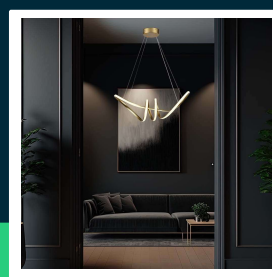

**24W LED hanging decorative lamp 720\*300 champagne gold body 3000K**

SKU 8011 EAN 3800170202498 VT-7798

Related products (SKUs): 8010

## TECHNICAL SPECIFICATION

Power	24W	Housing color	Champagne gold	Efficacy (lm/W)	135 lm/W
Luminous flux (lm)	3240 lm	Type	Suspended	ETIM	EC001743
Light color	Warm white	Dimming	NIE	CN code	8539 51 00
Color temperature	3000K	IP rating	IP20	EPREL	1539066
Beam angle	270°	Ignition time (100%)	0.001s		
Voltage	230V	On/Off cycles	>15000		
SKU	SKU 8011	Size	720x300mm		
EAN barcode	3800170202498	Product weight	1,85		
Product code	VT-7798	Volume	0,04292		
Series	Ceiling lighting	Pack length	730mm		
Energy class	D	Pack width	285mm		
Base	Integrated LED fixture	Pack height	200mm		
LED module type	SMD	Master carton	1		
Lifetime	20000h	Brand	V-TAC		
Input voltage	AC:220-240V, 50/60Hz	Warranty	2y		
CRI	80+	Certifications	CE, EMC, ROHS		

## Product description

- Modern fixture with built-in LEDs
- Elegant finish
- Easy installation