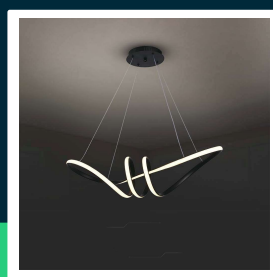

24W LED hanging decorative lamp 720*300 black body 3000K

SKU 8010 EAN 3800170202481 VT-7798

Related products (SKUs): 8011

TECHNICAL SPECIFICATION

Power	24W	Housing color	Black	Efficacy (lm/W)	135 lm/W
Luminous flux (lm)	3240 lm	Type	Suspended	ETIM	EC001743
Light color	Warm white	Dimming	NIE	CN code	8539 51 00
Color temperature	3000K	IP rating	IP20	EPREL	1539065
Beam angle	270°	Ignition time (100%)	0.001s		
Voltage	230V	On/Off cycles	>15000		
SKU	SKU 8010	Size	720x300mm		
EAN barcode	3800170202481	Product weight	1,85		
Product code	VT-7798	Volume	0,04292		
Series	Ceiling lighting	Pack length	740mm		
Energy class	D	Pack width	290mm		
Base	Integrated LED fixture	Pack height	200mm		
LED module type	SMD	Master carton	1		
Lifetime	20000h	Brand	V-TAC		
Input voltage	AC:220-240V, 50/60Hz	Warranty	2y		
CRI	80+	Certifications	CE, EMC, ROHS		

**24W LED hanging decorative lamp 720*300 black body
3000K**

SKU 8010 EAN 3800170202481 VT-7798

Related products (SKUs): 8011

Product description

- Modern fixture with built-in LEDs
- Elegant finish
- Easy installation