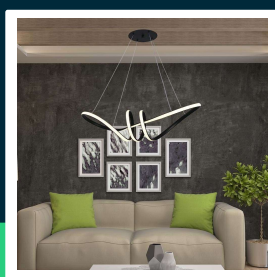

24W LED hanging decorative lamp 720*300 black body 3000K

SKU 8010 EAN 3800170202481 VT-7798

Related products (SKUs): 8011

TECHNICAL SPECIFICATION

Power	24W	Housing color	Black	Efficacy (lm/W)	135 lm/W
Luminous flux (lm)	3240 lm	Type	Suspended	ETIM	EC001743
Light color	Warm white	Dimming	NIE	CN code	8539 51 00
Color temperature	3000K	IP rating	IP20	EPREL	1539065
Beam angle	270°	Ignition time (100%)	0.001s		
Voltage	230V	On/Off cycles	>15000		
SKU	SKU 8010	Size	720x300mm		
EAN barcode	3800170202481	Product weight	1,85		
Product code	VT-7798	Volume	0,04292		
Series	Ceiling lighting	Pack length	740mm		
Energy class	D	Pack width	290mm		
Base	Integrated LED fixture	Pack height	200mm		
LED module type	SMD	Master carton	1		
Lifetime	20000h	Brand	V-TAC		
Input voltage	AC:220-240V, 50/60Hz	Warranty	2y		
CRI	80+	Certifications	CE, EMC, ROHS		

**24W LED hanging decorative lamp 720*300 black body
3000K**

SKU 8010 EAN 3800170202481 VT-7798

Related products (SKUs): 8011

Product description

- Modern fixture with built-in LEDs
- Elegant finish
- Easy installation