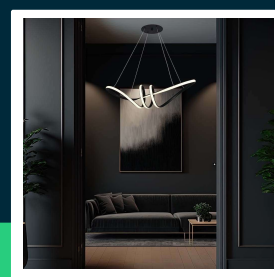

24W LED hanging decorative lamp 720*300 black body 3000K

SKU 8010 EAN 3800170202481 VT-7798

Related products (SKUs): 8011

TECHNICAL SPECIFICATION

Power	24W	Housing color	Black	Efficacy (lm/W)	135 lm/W
Luminous flux (lm)	3240 lm	Type	Suspended	ETIM	EC001743
Light color	Warm white	Dimming	NIE	CN code	8539 51 00
Color temperature	3000K	IP rating	IP20	EPREL	1539065
Beam angle	270°	Ignition time (100%)	0.001s		
Voltage	230V	On/Off cycles	>15000		
SKU	SKU 8010	Size	720x300mm		
EAN barcode	3800170202481	Product weight	1,85		
Product code	VT-7798	Volume	0,04292		
Series	Ceiling lighting	Pack length	740mm		
Energy class	D	Pack width	290mm		
Base	Integrated LED fixture	Pack height	200mm		
LED module type	SMD	Master carton	1		
Lifetime	20000h	Brand	V-TAC		
Input voltage	AC:220-240V, 50/60Hz	Warranty	2y		
CRI	80+	Certifications	CE, EMC, ROHS		

**24W LED hanging decorative lamp 720*300 black body
3000K**

SKU 8010 EAN 3800170202481 VT-7798

Related products (SKUs): 8011

Product description

- Modern fixture with built-in LEDs
- Elegant finish
- Easy installation