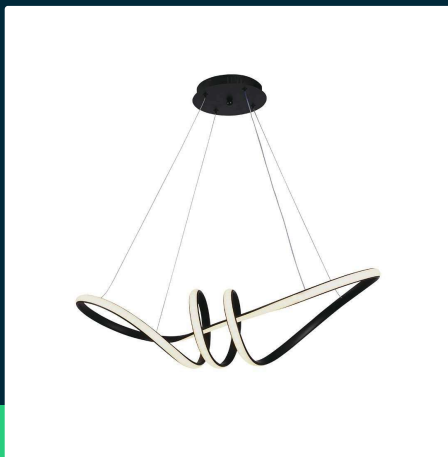

24W LED hanging decorative lamp 720*300 black body 3000K

SKU 8010 EAN 3800170202481 VT-7798

Related products (SKUs): 8011

TECHNICAL SPECIFICATION

Power	24W	Housing color	Black	Efficacy (lm/W)	135 lm/W
Luminous flux (lm)	3240 lm	Type	Suspended	ETIM	EC001743
Light color	Warm white	Dimming	NIE	CN code	8539 51 00
Color temperature	3000K	IP rating	IP20	EPREL	1539065
Beam angle	270°	Ignition time (100%)	0.001s		
Voltage	230V	On/Off cycles	>15000		
SKU	SKU 8010	Size	720x300mm		
EAN barcode	3800170202481	Product weight	1,85		
Product code	VT-7798	Volume	0,04292		
Series	Ceiling lighting	Pack length	740mm		
Energy class	D	Pack width	290mm		
Base	Integrated LED fixture	Pack height	200mm		
LED module type	SMD	Master carton	1		
Lifetime	20000h	Brand	V-TAC		
Input voltage	AC:220-240V, 50/60Hz	Warranty	2y		
CRI	80+	Certifications	CE, EMC, ROHS		

**24W LED hanging decorative lamp 720*300 black body
3000K**

SKU 8010 EAN 3800170202481 VT-7798

Related products (SKUs): 8011

Product description

- Modern fixture with built-in LEDs
- Elegant finish
- Easy installation