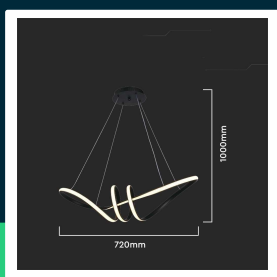

24W LED hanging decorative lamp 720*300 black body 3000K

SKU 8010 EAN 3800170202481 VT-7798

Related products (SKUs): 8011

TECHNICAL SPECIFICATION

Power	24W	Housing color	Black	Efficacy (lm/W)	135 lm/W
Luminous flux (lm)	3240 lm	Type	Suspended	ETIM	EC001743
Light color	Warm white	Dimming	NIE	CN code	8539 51 00
Color temperature	3000K	IP rating	IP20	EPREL	1539065
Beam angle	270°	Ignition time (100%)	0.001s		
Voltage	230V	On/Off cycles	>15000		
SKU	SKU 8010	Size	720x300mm		
EAN barcode	3800170202481	Product weight	1,85		
Product code	VT-7798	Volume	0,04292		
Series	Ceiling lighting	Pack length	740mm		
Energy class	D	Pack width	290mm		
Base	Integrated LED fixture	Pack height	200mm		
LED module type	SMD	Master carton	1		
Lifetime	20000h	Brand	V-TAC		
Input voltage	AC:220-240V, 50/60Hz	Warranty	2y		
CRI	80+	Certifications	CE, EMC, ROHS		

**24W LED hanging decorative lamp 720*300 black body
3000K**

SKU 8010 EAN 3800170202481 VT-7798

Related products (SKUs): 8011

Product description

- Modern fixture with built-in LEDs
- Elegant finish
- Easy installation