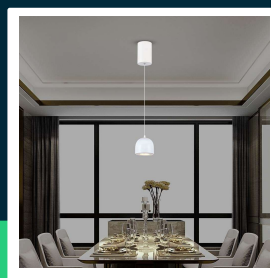

## TECHNICAL SPECIFICATION

Power	8,5W	Housing color	White	ETIM	EC001743
Luminous flux (lm)	850 lm	Type	Suspended	CN code	8539 51 00
Light color	Warm white	Dimming	NIE	EPREL	1539057
Color temperature	3000K	IP rating	IP20		
Beam angle	120°	Ignition time (100%)	0.001s		
Voltage	230V	Size	100x1600mm		
SKU	SKU 7996	Product weight	0,96		
EAN barcode	3800170202405	Volume	0,004727		
Product code	VT-7795	Pack length	130mm		
Series	Ceiling lighting	Pack width	120mm		
Energy class	F	Pack height	260mm		
Base	Integrated LED fixture	Master carton	10		
LED module type	SMD	Brand	V-TAC		
Lifetime	20000h	Warranty	2y		
Input voltage	AC:220-240V, 50/60Hz	Certifications	CE, EMC, ROHS		
CRI	80+	Efficacy (lm/W)	100 lm/W		