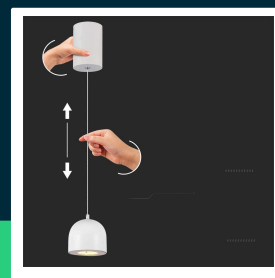

**8.5W LED hanging lamp ?100 adjustable wire touch on/of white body 3000K**

SKU 7996 EAN 3800170202405 VT-7795

Related products (SKUs): 7995, 7997

## TECHNICAL SPECIFICATION

Power	8,5W	Housing color	White	ETIM	EC001743
Luminous flux (lm)	850 lm	Type	Suspended	CN code	8539 51 00
Light color	Warm white	Dimming	NIE	EPREL	1539057
Color temperature	3000K	IP rating	IP20		
Beam angle	120°	Ignition time (100%)	0.001s		
Voltage	230V	Size	100x1600mm		
SKU	SKU 7996	Product weight	0,96		
EAN barcode	3800170202405	Volume	0,004727		
Product code	VT-7795	Pack length	130mm		
Series	Ceiling lighting	Pack width	120mm		
Energy class	F	Pack height	260mm		
Base	Integrated LED fixture	Master carton	10		
LED module type	SMD	Brand	V-TAC		
Lifetime	20000h	Warranty	2y		
Input voltage	AC:220-240V, 50/60Hz	Certifications	CE, EMC, ROHS		
CRI	80+	Efficacy (lm/W)	100 lm/W		

## Product description

- The luminaire is equipped with high-quality LED chips
- Top quality materials
- Easy installation
- Touch switch
- Built-in easy height adjustment