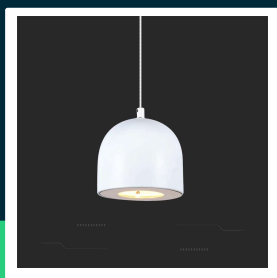

**8.5W LED hanging lamp ?100 adjustable wire touch on/of white body 3000K**

SKU 7996 EAN 3800170202405 VT-7795

Related products (SKUs): 7995, 7997

## TECHNICAL SPECIFICATION

Power	8,5W	Housing color	White	ETIM	EC001743
Luminous flux (lm)	850 lm	Type	Suspended	CN code	8539 51 00
Light color	Warm white	Dimming	NIE	EPREL	1539057
Color temperature	3000K	IP rating	IP20		
Beam angle	120°	Ignition time (100%)	0.001s		
Voltage	230V	Size	100x1600mm		
SKU	SKU 7996	Product weight	0,96		
EAN barcode	3800170202405	Volume	0,004727		
Product code	VT-7795	Pack length	130mm		
Series	Ceiling lighting	Pack width	120mm		
Energy class	F	Pack height	260mm		
Base	Integrated LED fixture	Master carton	10		
LED module type	SMD	Brand	V-TAC		
Lifetime	20000h	Warranty	2y		
Input voltage	AC:220-240V, 50/60Hz	Certifications	CE, EMC, ROHS		
CRI	80+	Efficacy (lm/W)	100 lm/W		

## Product description

- The luminaire is equipped with high-quality LED chips
- Top quality materials
- Easy installation
- Touch switch
- Built-in easy height adjustment