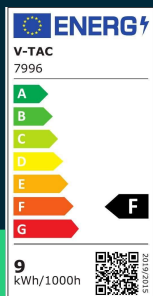

**8.5W LED hanging lamp ?100 adjustable wire touch on/of white body 3000K**

SKU 7996 EAN 3800170202405 VT-7795

Related products (SKUs): 7995, 7997

## TECHNICAL SPECIFICATION

Power	8,5W	Housing color	White	ETIM	EC001743
Luminous flux (lm)	850 lm	Type	Suspended	CN code	8539 51 00
Light color	Warm white	Dimming	NIE	EPREL	1539057
Color temperature	3000K	IP rating	IP20		
Beam angle	120°	Ignition time (100%)	0.001s		
Voltage	230V	Size	100x1600mm		
SKU	SKU 7996	Product weight	0,96		
EAN barcode	3800170202405	Volume	0,004727		
Product code	VT-7795	Pack length	130mm		
Series	Ceiling lighting	Pack width	120mm		
Energy class	F	Pack height	260mm		
Base	Integrated LED fixture	Master carton	10		
LED module type	SMD	Brand	V-TAC		
Lifetime	20000h	Warranty	2y		
Input voltage	AC:220-240V, 50/60Hz	Certifications	CE, EMC, ROHS		
CRI	80+	Efficacy (lm/W)	100 lm/W		