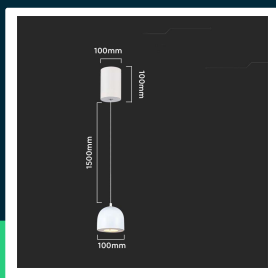

**8.5W LED hanging lamp ?100 adjustable wire touch on/of white body 3000K**

SKU 7996 EAN 3800170202405 VT-7795

Related products (SKUs): 7995, 7997

## TECHNICAL SPECIFICATION

Power	8,5W	Housing color	White	ETIM	EC001743
Luminous flux (lm)	850 lm	Type	Suspended	CN code	8539 51 00
Light color	Warm white	Dimming	NIE	EPREL	1539057
Color temperature	3000K	IP rating	IP20		
Beam angle	120°	Ignition time (100%)	0.001s		
Voltage	230V	Size	100x1600mm		
SKU	SKU 7996	Product weight	0,96		
EAN barcode	3800170202405	Volume	0,004727		
Product code	VT-7795	Pack length	130mm		
Series	Ceiling lighting	Pack width	120mm		
Energy class	F	Pack height	260mm		
Base	Integrated LED fixture	Master carton	10		
LED module type	SMD	Brand	V-TAC		
Lifetime	20000h	Warranty	2y		
Input voltage	AC:220-240V, 50/60Hz	Certifications	CE, EMC, ROHS		
CRI	80+	Efficacy (lm/W)	100 lm/W		