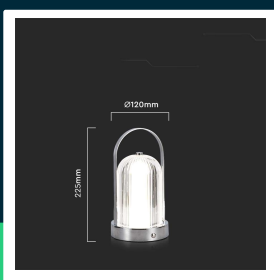

LED table lamp 1800mah battery d:120*190c chrome body 3in1

SKU 7990 EAN 3800170202344 VT-1057

Related products (SKUs): 7989, 7991

TECHNICAL SPECIFICATION

Power	1W	Type	Rechargeable	Additional information	USB Type-C charging port
Luminous flux (lm)	55 lm	Dimming	TAK	ETIM	EC000302
Light color	CCT tunable white	IP rating	IP20	CN code	9405 29 40
Color temperature	3000K-6000K	Ignition time (100%)	0.001s		
Beam angle	180°	Size	120x225mm		
Voltage	Battery	Cable length	1m (included)		
SKU	SKU 7990	Product weight	1		
EAN barcode	3800170202344	Volume	1		
Product code	VT-1057	Pack length	155mm		
Series	Desk lighting	Pack width	155mm		
Base	Integrated LED fixture	Pack height	245mm		
LED module type	SMD	Master carton	10		
Input voltage	DC:5V, 1A	Brand	V-TAC		
CRI	80+	Warranty	2y		
Material	Metal, acrylic	Certifications	CE, EMC, ROHS		
Housing color	Chrome	Efficacy (lm/W)	55 lm/W		

**LED table lamp 1800mah battery d:120*190c chrome body 3in1**

SKU 7990 EAN 3800170202344 VT-1057

Related products (SKUs): 7989, 7991

Product description

- High-quality and durable LED lamp
- Perfect for use at home, living room, bedroom as well as in restaurants, bars, gardens and camping
- Rechargeable
- Touch switch with dimming function
- Extremely low energy consumption
- Available in various colors