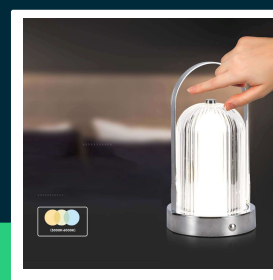

LED table lamp 1800mah battery d:120*190c chrome body 3in1

SKU 7990 EAN 3800170202344 VT-1057

Related products (SKUs): 7989, 7991

TECHNICAL SPECIFICATION

Power	1W	Type	Rechargeable	Additional information	USB Type-C charging port
Luminous flux (lm)	55 lm	Dimming	TAK	ETIM	EC000302
Light color	CCT tunable white	IP rating	IP20	CN code	9405 29 40
Color temperature	3000K-6000K	Ignition time (100%)	0.001s		
Beam angle	180°	Size	120x225mm		
Voltage	Battery	Cable length	1m (included)		
SKU	SKU 7990	Product weight	1		
EAN barcode	3800170202344	Volume	1		
Product code	VT-1057	Pack length	155mm		
Series	Desk lighting	Pack width	155mm		
Base	Integrated LED fixture	Pack height	245mm		
LED module type	SMD	Master carton	10		
Input voltage	DC:5V, 1A	Brand	V-TAC		
CRI	80+	Warranty	2y		
Material	Metal, acrylic	Certifications	CE, EMC, ROHS		
Housing color	Chrome	Efficacy (lm/W)	55 lm/W		

**LED table lamp 1800mah battery d:120*190c chrome body 3in1**

SKU 7990 EAN 3800170202344 VT-1057

Related products (SKUs): 7989, 7991

Product description

- High-quality and durable LED lamp
- Perfect for use at home, living room, bedroom as well as in restaurants, bars, gardens and camping
- Rechargeable
- Touch switch with dimming function
- Extremely low energy consumption
- Available in various colors