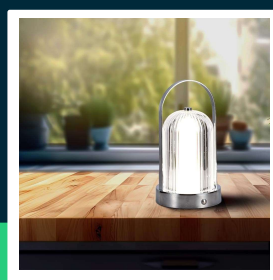

LED table lamp 1800mah battery d:120*190c chrome body 3in1

SKU 7990 EAN 3800170202344 VT-1057

Related products (SKUs): 7989, 7991

TECHNICAL SPECIFICATION

Power	1W	Type	Rechargeable	Additional information	USB Type-C charging port
Luminous flux (lm)	55 lm	Dimming	TAK	ETIM	EC000302
Light color	CCT tunable white	IP rating	IP20	CN code	9405 29 40
Color temperature	3000K-6000K	Ignition time (100%)	0.001s		
Beam angle	180°	Size	120x225mm		
Voltage	Battery	Cable length	1m (included)		
SKU	SKU 7990	Product weight	1		
EAN barcode	3800170202344	Volume	1		
Product code	VT-1057	Pack length	155mm		
Series	Desk lighting	Pack width	155mm		
Base	Integrated LED fixture	Pack height	245mm		
LED module type	SMD	Master carton	10		
Input voltage	DC:5V, 1A	Brand	V-TAC		
CRI	80+	Warranty	2y		
Material	Metal, acrylic	Certifications	CE, EMC, ROHS		
Housing color	Chrome	Efficacy (lm/W)	55 lm/W		

**LED table lamp 1800mah battery d:120*190c chrome body 3in1**

SKU 7990 EAN 3800170202344 VT-1057

Related products (SKUs): 7989, 7991

Product description

- High-quality and durable LED lamp
- Perfect for use at home, living room, bedroom as well as in restaurants, bars, gardens and camping
- Rechargeable
- Touch switch with dimming function
- Extremely low energy consumption
- Available in various colors