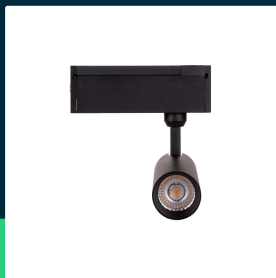

15W LED magnetic spotlight IP20 24V black 4000K

SKU 7967 EAN 3800157652858 VT-4215

Related products (SKUs): 7966

TECHNICAL SPECIFICATION

Power	15W	Material	Aluminium	Certifications	CE, EMC, ROHS
Luminous flux (lm)	900 lm	Housing color	Black	Efficacy (lm/W)	60 lm/W
Light color	Neutral white	Type	Magnetic track system 24V	Additional information	UGR<19 CRI90+
Color temperature	4000K	Dimming	NIE	ETIM	EC000101
Beam angle	36°	IP rating	IP20	CN code	8539 51 00
Voltage	24V	Ignition time (100%)	0.001s	EPREL	969205
SKU	SKU 7967	Color consistency	<6		
EAN barcode	3800157652858	Size	166x100x55mm		
Product code	VT-4215	Product weight	0,971		
Series	Lighting track rails	Volume	0,004294625		
Energy class	G	Pack length	235mm		
Base	Integrated LED fixture	Pack width	85mm		
LED module type	COB	Pack height	215mm		
Lifetime	30000h	Master carton	16		
Input voltage	DC: 24V	Brand	V-TAC		
CRI	90+	Warranty	3y		

**15W LED magnetic spotlight IP20 24V black 4000K**

SKU 7967 EAN 3800157652858 VT-4215

Related products (SKUs): 7966

Product description

- Modern universal V-TAC Magnetic Rail System
- Available system elements: projectors, hangings, rails with lengths 50/100/150/200cm, handles, cables, etc..
- Samsung's cutting-edge COB technology
- CRI>90
- Safe voltage 24V
- Instant start and 100% light
- Low operating temperature
- UGR<19