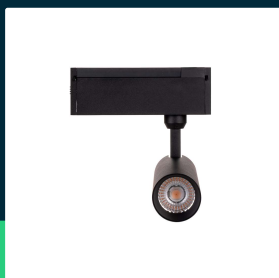

15W LED magnetic spotlight IP20 24V black 3000K

SKU 7966 EAN 3800157652841 VT-4215

Related products (SKUs): 7967

TECHNICAL SPECIFICATION

Power	15W	Material	Aluminium	Certifications	CE, EMC, ROHS
Luminous flux (lm)	900 lm	Housing color	Black	Efficacy (lm/W)	60 lm/W
Light color	Warm white	Type	Magnetic track system 24V	Additional information	UGR<19 CRI90+
Color temperature	3000K	Dimming	NIE	ETIM	EC000101
Beam angle	36°	IP rating	IP20	CN code	8539 51 00
Voltage	24V	Ignition time (100%)	0.001s	EPREL	969204
SKU	SKU 7966	Color consistency	<6		
EAN barcode	3800157652841	Size	166x100x55mm		
Product code	VT-4215	Product weight	0,971		
Series	Lighting track rails	Volume	0,004294625		
Energy class	F	Pack length	235mm		
Base	Integrated LED fixture	Pack width	85mm		
LED module type	COB	Pack height	215mm		
Lifetime	30000h	Master carton	16		
Input voltage	DC: 24V	Brand	V-TAC		
CRI	90+	Warranty	3y		

15W LED magnetic spotlight IP20 24V black 3000K

SKU 7966 EAN 3800157652841 VT-4215

Related products (SKUs): 7967

Product description

- Modern universal V-TAC Magnetic Rail System
- Available system elements: projectors, hangings, rails with lengths 50/100/150/200cm, handles, cables, etc..
- Samsung's cutting-edge COB technology
- CRI>90
- Safe voltage 24V
- Instant start and 100% light
- Low operating temperature
- UGR<19