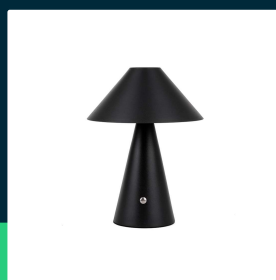

LED table lamp 1800mah battery 180*240 3in1 black body

SKU 7947 EAN 3800170202269 VT-1051

Related products (SKUs): 7948, 7949

TECHNICAL SPECIFICATION

Power	3W	Type	Rechargeable	Additional information	USB Type-C charging port
Luminous flux (lm)	200 lm	Dimming	TAK	ETIM	EC000302
Light color	CCT tunable white	IP rating	IP20	CN code	9405 29 40
Color temperature	3000K-6000K	Ignition time (100%)	0.001s		
Beam angle	120°	Size	180x240mm		
Voltage	Battery	Cable length	1m (included)		
SKU	SKU 7947	Product weight	0,938		
EAN barcode	3800170202269	Volume	0,013975		
Product code	VT-1051	Pack length	215mm		
Series	Desk lighting	Pack width	215mm		
Base	Integrated LED fixture	Pack height	265mm		
LED module type	SMD	Master carton	10		
Input voltage	DC:5V, 1A	Brand	V-TAC		
CRI	80+	Warranty	2y		
Material	Metal	Certifications	CE, EMC, ROHS		
Housing color	Black	Efficacy (lm/W)	65 lm/W		

**LED table lamp 1800mah battery 180*240 3in1 black body**

SKU 7947 EAN 3800170202269 VT-1051

Related products (SKUs): 7948, 7949

Product description

- High-quality and durable LED lamp
- Perfect for use at home, living room, bedroom as well as in restaurants, bars, gardens and camping
- Rechargeable
- Touch switch with dimming function
- Extremely low energy consumption
- Available in various colors