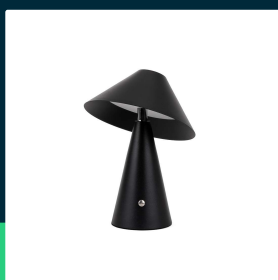

LED table lamp 1800mah battery 180*240 3in1 black body

SKU 7947 EAN 3800170202269 VT-1051

Related products (SKUs): 7948, 7949

TECHNICAL SPECIFICATION

Power	3W	Type	Rechargeable	Additional information	USB Type-C charging port
Luminous flux (lm)	200 lm	Dimming	TAK	ETIM	EC000302
Light color	CCT tunable white	IP rating	IP20	CN code	9405 29 40
Color temperature	3000K-6000K	Ignition time (100%)	0.001s		
Beam angle	120°	Size	180x240mm		
Voltage	Battery	Cable length	1m (included)		
SKU	SKU 7947	Product weight	0,938		
EAN barcode	3800170202269	Volume	0,013975		
Product code	VT-1051	Pack length	215mm		
Series	Desk lighting	Pack width	215mm		
Base	Integrated LED fixture	Pack height	265mm		
LED module type	SMD	Master carton	10		
Input voltage	DC:5V, 1A	Brand	V-TAC		
CRI	80+	Warranty	2y		
Material	Metal	Certifications	CE, EMC, ROHS		
Housing color	Black	Efficacy (lm/W)	65 lm/W		

**LED table lamp 1800mah battery 180*240 3in1 black body**

SKU 7947 EAN 3800170202269 VT-1051

Related products (SKUs): 7948, 7949

Product description

- High-quality and durable LED lamp
- Perfect for use at home, living room, bedroom as well as in restaurants, bars, gardens and camping
- Rechargeable
- Touch switch with dimming function
- Extremely low energy consumption
- Available in various colors