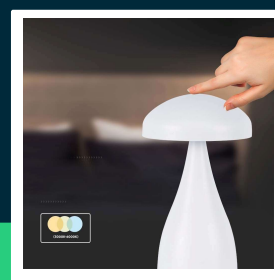

LED table lamp 800mah battery 120*220 3in1 white body

SKU 7896 EAN 3800170202122 VT-1041

Related products (SKUs): 7895, 7897

TECHNICAL SPECIFICATION

Power	1W	Type	Rechargeable	Additional information	USB Type-C charging port
Luminous flux (lm)	55 lm	Dimming	TAK	ETIM	EC000302
Light color	CCT tunable white	IP rating	IP20	CN code	9405 29 40
Color temperature	3000K-6000K	Ignition time (100%)	0.001s		
Beam angle	120°	Size	120x220mm		
Voltage	Battery	Cable length	1m (included)		
SKU	SKU 7896	Product weight	0,62		
EAN barcode	3800170202122	Volume	0,006543		
Product code	VT-1041	Pack length	155mm		
Series	Desk lighting	Pack width	155mm		
Base	Integrated LED fixture	Pack height	235mm		
LED module type	SMD	Master carton	10		
Input voltage	DC:5V, 1A	Brand	V-TAC		
CRI	80+	Warranty	2y		
Material	Metal	Certifications	CE, EMC, ROHS		
Housing color	White	Efficacy (lm/W)	55 lm/W		

**LED table lamp 800mah battery 120*220 3in1 white body**

SKU 7896 EAN 3800170202122 VT-1041

Related products (SKUs): 7895, 7897

Product description

- High-quality and durable LED lamp
- Perfect for use at home, living room, bedroom as well as in restaurants, bars, gardens and camping
- Rechargeable
- Touch switch with dimming function
- Extremely low energy consumption
- Available in various colors