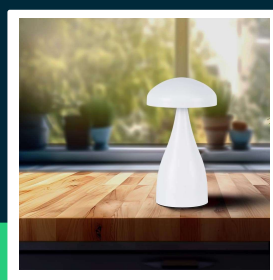

LED table lamp 800mah battery 120*220 3in1 white body

SKU 7896 EAN 3800170202122 VT-1041

Related products (SKUs): 7895, 7897

TECHNICAL SPECIFICATION

Power	1W	Type	Rechargeable	Additional information	USB Type-C charging port
Luminous flux (lm)	55 lm	Dimming	TAK	ETIM	EC000302
Light color	CCT tunable white	IP rating	IP20	CN code	9405 29 40
Color temperature	3000K-6000K	Ignition time (100%)	0.001s		
Beam angle	120°	Size	120x220mm		
Voltage	Battery	Cable length	1m (included)		
SKU	SKU 7896	Product weight	0,62		
EAN barcode	3800170202122	Volume	0,006543		
Product code	VT-1041	Pack length	155mm		
Series	Desk lighting	Pack width	155mm		
Base	Integrated LED fixture	Pack height	235mm		
LED module type	SMD	Master carton	10		
Input voltage	DC:5V, 1A	Brand	V-TAC		
CRI	80+	Warranty	2y		
Material	Metal	Certifications	CE, EMC, ROHS		
Housing color	White	Efficacy (lm/W)	55 lm/W		

**LED table lamp 800mah battery 120*220 3in1 white body**

SKU 7896 EAN 3800170202122 VT-1041

Related products (SKUs): 7895, 7897

Product description

- High-quality and durable LED lamp
- Perfect for use at home, living room, bedroom as well as in restaurants, bars, gardens and camping
- Rechargeable
- Touch switch with dimming function
- Extremely low energy consumption
- Available in various colors