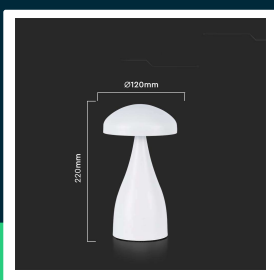

LED table lamp 800mah battery 120*220 3in1 white body

SKU 7896 EAN 3800170202122 VT-1041

Related products (SKUs): 7895, 7897

TECHNICAL SPECIFICATION

Power	1W	Type	Rechargeable	Additional information	USB Type-C charging port
Luminous flux (lm)	55 lm	Dimming	TAK	ETIM	EC000302
Light color	CCT tunable white	IP rating	IP20	CN code	9405 29 40
Color temperature	3000K-6000K	Ignition time (100%)	0.001s		
Beam angle	120°	Size	120x220mm		
Voltage	Battery	Cable length	1m (included)		
SKU	SKU 7896	Product weight	0,62		
EAN barcode	3800170202122	Volume	0,006543		
Product code	VT-1041	Pack length	155mm		
Series	Desk lighting	Pack width	155mm		
Base	Integrated LED fixture	Pack height	235mm		
LED module type	SMD	Master carton	10		
Input voltage	DC:5V, 1A	Brand	V-TAC		
CRI	80+	Warranty	2y		
Material	Metal	Certifications	CE, EMC, ROHS		
Housing color	White	Efficacy (lm/W)	55 lm/W		

**LED table lamp 800mah battery 120*220 3in1 white body**

SKU 7896 EAN 3800170202122 VT-1041

Related products (SKUs): 7895, 7897

Product description

- High-quality and durable LED lamp
- Perfect for use at home, living room, bedroom as well as in restaurants, bars, gardens and camping
- Rechargeable
- Touch switch with dimming function
- Extremely low energy consumption
- Available in various colors