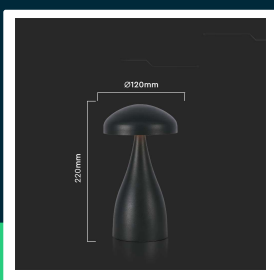

**LED table lamp 800mah battery 120\*220 3in1 black body**

SKU 7895    EAN 3800170202115    VT-1041

Related products (SKUs): 7896, 7897

## TECHNICAL SPECIFICATION

Power	1W	Type	Rechargeable	Additional information	USB Type-C charging port
Luminous flux (lm)	55 lm	Dimming	TAK	ETIM	EC000302
Light color	CCT tunable white	IP rating	IP20	CN code	9405 29 40
Color temperature	3000K-6000K	Ignition time (100%)	0.001s		
Beam angle	120°	Size	120x220mm		
Voltage	Battery	Cable length	1m (included)		
SKU	SKU 7895	Product weight	0,62		
EAN barcode	3800170202115	Volume	0,006541		
Product code	VT-1041	Pack length	155mm		
Series	Desk lighting	Pack width	155mm		
Base	Integrated LED fixture	Pack height	235mm		
LED module type	SMD	Master carton	10		
Input voltage	DC:5V, 1A	Brand	V-TAC		
CRI	80+	Warranty	2y		
Material	Metal	Certifications	CE, EMC, ROHS		
Housing color	Black	Efficacy (lm/W)	55 lm/W		

## Product description

- High-quality and durable LED lamp
- Perfect for use at home, living room, bedroom as well as in restaurants, bars, gardens and camping
- Rechargeable
- Touch switch with dimming function
- Extremely low energy consumption
- Available in various colors