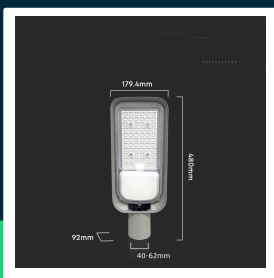

100W LED street light with adapter holder 6500K

SKU 7891 EAN 3800170202023 VT-150100ST

Related products (SKUs): 7890

TECHNICAL SPECIFICATION

Power	100W	CRI	70+	Master carton	1
Luminous flux (lm)	8700 lm	Material	Aluminium	Brand	V-TAC
Light color	Cool white	IK rating	IK08	Warranty	2y
Color temperature	6500K	Housing color	Black	Certifications	CE, EMC, ROHS
Beam angle	115°	Dimming	NIE	Efficacy (lm/W)	85 lm/W
Voltage	230V	IP rating	IP65	Parameters	Protection 1KV/2KV
SKU	SKU 7891	Ignition time (100%)	0.001s	ETIM	EC000062
EAN barcode	3800170202023	On/Off cycles	>15000	CN code	8539 51 00
Product code	VT-150100°	Operating conditions	-20° +45°	EPREL	1576358
Series	Street lighting	Size	480x179.4x92mm		
Energy class	F	Mounting size	40-62mm		
Base	Integrated LED fixture	Product weight	1,41		
LED module type	SMD	Volume	0,00816		
Lifetime	25000h	Pack length	490mm		
Input voltage	AC:220-240V, 50/60Hz	Pack width	190mm		
Power factor	0,9	Pack height	90mm		

**100W LED street light with adapter holder 6500K**

SKU 7891 EAN 3800170202023 VT-150100ST

Related products (SKUs): 7890

Product description

- High-quality V-TAC street luminaire
- IP65 rating
- High efficiency
- Aluminum body
- 115-degree lenses to minimize glare
- PF >0,9
- Long life time 25000 hours
- 2KV/4KV protection
- Mounting adapted to booms with a diameter of 40-62mm