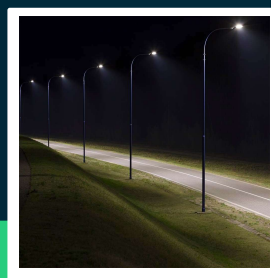

100W LED street light with adapter holder 6500K

SKU 7891 EAN 3800170202023 VT-150100ST

Related products (SKUs): 7890

TECHNICAL SPECIFICATION

Power	100W	CRI	70+	Master carton	1
Luminous flux (lm)	8700 lm	Material	Aluminium	Brand	V-TAC
Light color	Cool white	IK rating	IK08	Warranty	2y
Color temperature	6500K	Housing color	Black	Certifications	CE, EMC, ROHS
Beam angle	115°	Dimming	NIE	Efficacy (lm/W)	85 lm/W
Voltage	230V	IP rating	IP65	Parameters	Protection 1KV/2KV
SKU	SKU 7891	Ignition time (100%)	0.001s	ETIM	EC000062
EAN barcode	3800170202023	On/Off cycles	>15000	CN code	8539 51 00
Product code	VT-150100°	Operating conditions	-20° +45°	EPREL	1576358
Series	Street lighting	Size	480x179.4x92mm		
Energy class	F	Mounting size	40-62mm		
Base	Integrated LED fixture	Product weight	1,41		
LED module type	SMD	Volume	0,00816		
Lifetime	25000h	Pack length	490mm		
Input voltage	AC:220-240V, 50/60Hz	Pack width	190mm		
Power factor	0,9	Pack height	90mm		

**100W LED street light with adapter holder 6500K**

SKU 7891 EAN 3800170202023 VT-150100ST

Related products (SKUs): 7890

Product description

- High-quality V-TAC street luminaire
- IP65 rating
- High efficiency
- Aluminum body
- 115-degree lenses to minimize glare
- PF >0,9
- Long life time 25000 hours
- 2KV/4KV protection
- Mounting adapted to booms with a diameter of 40-62mm