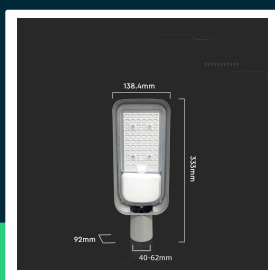

30W LED street light with adapter holder 6500K

SKU 7887 EAN 3800170201989 VT-150030ST

Related products (SKUs): 7886

TECHNICAL SPECIFICATION

Power	30W	CRI	70+	Master carton	1
Luminous flux (lm)	2505 lm	Material	Aluminium	Brand	V-TAC
Light color	Cool white	IK rating	IK08	Warranty	2y
Color temperature	6500K	Housing color	Black	Certifications	CE, EMC, ROHS
Beam angle	115°	Dimming	NIE	Efficacy (lm/W)	85 lm/W
Voltage	230V	IP rating	IP65	Parameters	Protection 1KV/2KV
SKU	SKU 7887	Ignition time (100%)	0.001s	ETIM	EC000062
EAN barcode	3800170201989	On/Off cycles	>15000	CN code	8539 51 00
Product code	VT-150030°	Operating conditions	-20° +45°	EPREL	1576354
Series	Street lighting	Size	333x138.4x92mm		
Energy class	F	Mounting size	40-62mm		
Base	Integrated LED fixture	Product weight	0,72		
LED module type	SMD	Volume	0,004475		
Lifetime	25000h	Pack length	343mm		
Input voltage	AC:220-240V, 50/60Hz	Pack width	145mm		
Power factor	0,9	Pack height	90mm		

**30W LED street light with adapter holder 6500K**

SKU 7887 EAN 3800170201989 VT-150030ST

Related products (SKUs): 7886

Product description

- High-quality V-TAC street luminaire
- IP65 rating
- High efficiency
- Aluminum body
- 115-degree lenses to minimize glare
- PF >0,9
- Long life time 25000 hours
- 1KV/2KV protection
- Mounting adapted to booms with a diameter of 40-62mm