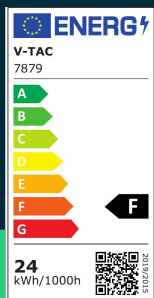

24W LED backlit surface mounted panel round 3000K

SKU 7879 EAN 3800170201903 VT-60024

Related products (SKUs): 10515, 7880, 7881, 10514, 10516, 23023

TECHNICAL SPECIFICATION

Power	24W	CRI	80+	Brand	V-TAC
Luminous flux (lm)	2500 lm	Material	Aluminium	Warranty	2y
Light color	Warm white	Housing color	White	Certifications	EMC, LVD, ROHS
Color temperature	3000K	Type	Surface-mounted	Efficacy (lm/W)	105 lm/W
Voltage	230V	Dimming	NIE	ETIM	ECO02892
SKU	SKU 7879	IP rating	IP20	CN code	8539 51 00
EAN barcode	3800170201903	Ignition time (100%)	0.001s	EPREL	1491276
Product code	VT-60024	On/Off cycles	>15000		
Series	Downlight	Operating conditions	-20° +45°		
Energy class	F	Size	288.6x31.2mm		
Base	Integrated LED fixture	Product weight	0,49		
Shape	Round	Volume	0,00372		
LED module type	SMD	Pack length	300mm		
Lifetime	20000h	Pack width	300mm		
Input voltage	AC:220-240V, 50/60Hz	Pack height	35mm		
Frequency	50/60Hz	Master carton	20		

**24W LED backlit surface mounted panel round 3000K**

SKU 7879 EAN 3800170201903 VT-60024

Related products (SKUs): 10515, 7880, 7881, 10514, 10516, 23023

Product description

- Slim, modern and elegant design
- High quality power supply - no flickering
- The external casing is resistant to damage
- No infrared radiation, does not attract insects
- Easy installation
- No lead or mercury content