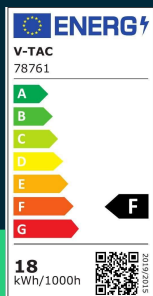

18W LED SAMSUNG CHIP backlit panel surface mounted round 3000K

SKU 78761 EAN 3800170224032 VT-60018RD-S

Related products (SKUs): 78771, 78781

TECHNICAL SPECIFICATION

Power	18W	Dimming	NIE	ETIM	ECO02892
Luminous flux (lm)	1850 lm	IP rating	IP20	CN code	8539 51 00
Light color	Warm white	On/Off cycles	>15000	EPREL	1994790
Color temperature	3000K	Operating conditions	-20° +45°		
SKU	SKU 78761	Size	215.6x30.8mm		
EAN barcode	3800170224032	Product weight	0,29		
Product code	VT-60018RD-S	Volume	0,002125		
Series	Ceiling lighting	Pack length	232mm		
Energy class	F	Pack width	35mm		
Shape	Round	Pack height	220mm		
LED module type	SAMSUNG	Master carton	40		
Lifetime	20000h	Quantity per pallet	640		
Input voltage	AC:220-240V, 50/60Hz	Brand	V-TAC		
CRI	80+	Warranty	5y		
Material	Plastic	Certifications	CE, EMC, ROHS		
Housing color	White	Efficacy (lm/W)	105 lm/W		

**18W LED SAMSUNG CHIP backlit panel surface mounted round 3000K**

SKU 78761 EAN 3800170224032 VT-60018RD-S

Related products (SKUs): 78771, 78781

Product description

- SAMSUNG CHIP
- 5-year warranty
- Strong and durable housing made of high-quality material
- High-quality power supply ensures reliable operation
- Designed with high-performance LED chips
- Lead and mercury free, environmentally friendly