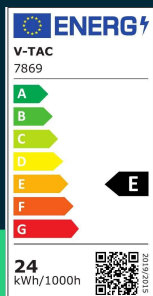

24W LED backlit recessed panel round 6500K
 SKU 7869 EAN 3800170201804 VT-61024

Related products (SKUs): 7867, 7868, 10489, 10490, 10491

TECHNICAL SPECIFICATION

Power	24w	CRI	80+	Brand	V-TAC
Luminous flux (lm)	2640 lm	Material	Aluminium, PMMA, PS	Warranty	2y
Light color	Cool white	Housing color	White	Certifications	CE, EMC, ROHS
Color temperature	6500K	Type	Recessed	ETIM	EC002892
Voltage	230V	Dimming	NIE	CN code	8539 51 00
SKU	SKU 7869	IP rating	IP20	EPREL	1491266
EAN barcode	3800170201804	Ignition time (100%)	0.001s		
Product code	VT-61024	On/Off cycles	>15000		
Series	Downlight	Operating conditions	-20° +45°		
Energy class	E	Size	296x29.1mm		
Base	Integrated LED fixture	Product weight	0,45		
Shape	Round	Volume	0,00422		
LED module type	SMD	Pack length	300mm		
Lifetime	20000h	Pack width	300mm		
Input voltage	AC:220-240V, 50/60Hz	Pack height	40mm		
Frequency	50/60Hz	Master carton	20		

**24W LED backlit recessed panel round 6500K**

SKU 7869 EAN 3800170201804 VT-61024

Related products (SKUs): 7867, 7868, 10489, 10490, 10491

Product description

- Slim, modern and elegant design
- High quality power supply - no flickering
- The external casing is resistant to damage
- No infrared radiation, does not attract insects
- Easy installation
- No lead or mercury content