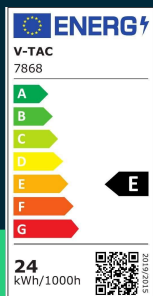

24W LED backlit recessed panel round 4000K

SKU 7868 EAN 3800170201798 VT-61024

Related products (SKUs): 7867, 7869, 10489, 10490, 10491

TECHNICAL SPECIFICATION

Power	24W	CRI	80+	Brand	V-TAC
Luminous flux (lm)	2640 lm	Material	Aluminium, PMMA, PS	Warranty	2y
Light color	Neutral white	Housing color	White	Certifications	CE, EMC, ROHS
Color temperature	4000K	Type	Recessed	Efficacy (lm/W)	110 lm/W
Voltage	230V	Dimming	NIE	ETIM	ECO02892
SKU	SKU 7868	IP rating	IP20	CN code	8539 51 00
EAN barcode	3800170201798	Ignition time (100%)	0.001s	EPREL	1491265
Product code	VT-61024	On/Off cycles	>15000		
Series	Downlight	Operating conditions	-20° +45°		
Energy class	E	Size	296x29.1mm		
Base	Integrated LED fixture	Product weight	0,45		
Shape	Round	Volume	0,004216		
LED module type	SMD	Pack length	300mm		
Lifetime	20000h	Pack width	300mm		
Input voltage	AC:220-240V, 50/60Hz	Pack height	40mm		
Frequency	50/60Hz	Master carton	20		

24W LED backlit recessed panel round 4000K

SKU 7868 EAN 3800170201798 VT-61024

Related products (SKUs): 7867, 7869, 10489, 10490, 10491

Product description

- Slim, modern and elegant design
- High quality power supply - no flickering
- The external casing is resistant to damage
- No infrared radiation, does not attract insects
- Easy installation
- No lead or mercury content