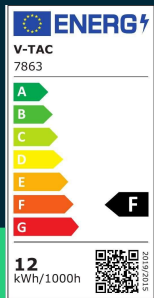

12W LED backlit recessed panel round 6500K

SKU 7863 EAN 3800170201743 VT-61012

Related products (SKUs): 7861, 7862, 10483, 10484, 10485

TECHNICAL SPECIFICATION

Power	12W	CRI	80+	Brand	V-TAC
Luminous flux (lm)	1200 lm	Material	Aluminium, PMMA, PS	Warranty	2y
Light color	Cool white	Housing color	White	Certifications	CE, EMC, ROHS
Color temperature	6500K	Type	Recessed	Efficacy (lm/W)	100 lm/W
Voltage	230V	Dimming	NIE	ETIM	ECO02892
SKU	SKU 7863	IP rating	IP20	CN code	8539 51 00
EAN barcode	3800170201743	Ignition time (100%)	0.001s	EPREL	1491260
Product code	VT-61012	On/Off cycles	>15000		
Series	Downlight	Operating conditions	-20° +45°		
Energy class	F	Size	170.8x28.4mm		
Base	Integrated LED fixture	Product weight	0,17		
Shape	Round	Volume	0,001461		
LED module type	SMD	Pack length	175mm		
Lifetime	20000h	Pack width	175mm		
Input voltage	AC:220-240V, 50/60Hz	Pack height	40mm		
Frequency	50/60Hz	Master carton	60		

**12W LED backlit recessed panel round 6500K**

SKU 7863 EAN 3800170201743 VT-61012

Related products (SKUs): 7861, 7862, 10483, 10484, 10485

Product description

- Slim, modern and elegant design
- High quality power supply - no flickering
- The external casing is resistant to damage
- No infrared radiation, does not attract insects
- Easy installation
- No lead or mercury content