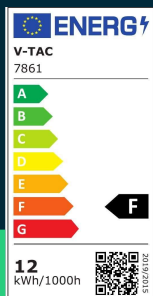

12W LED backlit recessed panel round 3000K

SKU 7861 EAN 3800170201729 VT-61012

Related products (SKUs): 7862, 7863, 10483, 10484, 10485

TECHNICAL SPECIFICATION

Power	12W	CRI	80+	Brand	V-TAC
Luminous flux (lm)	1200 lm	Material	Aluminium, PMMA, PS	Warranty	2y
Light color	Warm white	Housing color	White	Certifications	CE, EMC, ROHS
Color temperature	3000K	Type	Recessed	Efficacy (lm/W)	100 lm/W
Voltage	230V	Dimming	NIE	ETIM	ECO02892
SKU	SKU 7861	IP rating	IP20	CN code	8539 51 00
EAN barcode	3800170201729	Ignition time (100%)	0.001s	EPREL	1491258
Product code	VT-61012	On/Off cycles	>15000		
Series	Downlight	Operating conditions	-20° +45°		
Energy class	F	Size	170.8x28.4mm		
Base	Integrated LED fixture	Product weight	0,17		
Shape	Round	Volume	0,001461		
LED module type	SMD	Pack length	175mm		
Lifetime	20000h	Pack width	40mm		
Input voltage	AC:220-240V, 50/60Hz	Pack height	175mm		
Frequency	50/60Hz	Master carton	60		

**12W LED backlit recessed panel round 3000K**

SKU 7861 EAN 3800170201729 VT-61012

Related products (SKUs): 7862, 7863, 10483, 10484, 10485

Product description

- Slim, modern and elegant design
- High quality power supply - no flickering
- The external casing is resistant to damage
- No infrared radiation, does not attract insects
- Easy installation
- No lead or mercury content