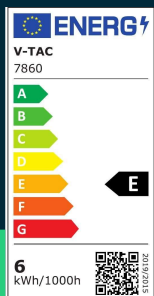

6W LED backlit recessed panel round 6500K

SKU 7860 EAN 3800170201712 VT-61006

Related products (SKUs): 7858, 7859, 10480, 10481, 10482

TECHNICAL SPECIFICATION

Power	6W	CRI	80+	Brand	V-TAC
Luminous flux (lm)	660 lm	Material	Aluminium, PMMA, PS	Warranty	2y
Light color	Cool white	Housing color	White	Certifications	CE, EMC, ROHS
Color temperature	6500K	Type	Recessed	Efficacy (lm/W)	110 lm/W
Voltage	230V	Dimming	NIE	ETIM	ECO02892
SKU	SKU 7860	IP rating	IP20	CN code	8539 51 00
EAN barcode	3800170201712	Ignition time (100%)	0.001s	EPREL	1491257
Product code	VT-61006	On/Off cycles	>15000		
Series	Downlight	Operating conditions	-20° +45°		
Energy class	E	Size	120.5x28.4mm		
Base	Integrated LED fixture	Product weight	0,1		
Shape	Round	Volume	0,00086		
LED module type	SMD	Pack length	125mm		
Lifetime	20000h	Pack width	125mm		
Input voltage	AC:220-240V, 50/60Hz	Pack height	45mm		
Frequency	50/60Hz	Master carton	80		

6W LED backlit recessed panel round 6500K

SKU 7860 EAN 3800170201712 VT-61006

Related products (SKUs): 7858, 7859, 10480, 10481, 10482

Product description

- Slim, modern and elegant design
- High quality power supply - no flickering
- The external casing is resistant to damage
- No infrared radiation, does not attract insects
- Easy installation
- No lead or mercury content