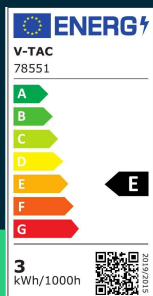

**3W LED SAMSUNG CHIP backlit panel recessed round 3000K**

SKU 78551 EAN 3800170223677 VT-61003RD-S

Related products (SKUs): 78561, 78571

**TECHNICAL SPECIFICATION**

Power	3W	Dimming	NIE	CN code	8539 51 00
Luminous flux (lm)	330 lm	IP rating	IP20	EPREL	1994769
Light color	Warm white	On/Off cycles	>15000		
Color temperature	3000K	Operating conditions	-20° +45°		
SKU	SKU 78551	Size	90.5x28mm		
EAN barcode	3800170223677	Product weight	0,06		
Product code	VT-61003RD-S	Volume	0,000423		
Series	Ceiling lighting	Pack length	108mm		
Energy class	E	Pack width	34mm		
Shape	Round	Pack height	90mm		
LED module type	SAMSUNG	Master carton	100		
Lifetime	20000h	Brand	V-TAC		
Input voltage	AC:220-240V, 50/60Hz	Warranty	5y		
CRI	80+	Certifications	CE, EMC, ROHS		
Material	Plastic	Efficacy (lm/W)	110 lm/W		
Housing color	White	ETIM	EC002892		

## Product description

- SAMSUNG CHIP
- 5-year warranty
- Strong and durable housing made of high-quality material
- High-quality power supply ensures reliable operation
- Designed with high-performance LED chips
- Lead and mercury free, environmentally friendly